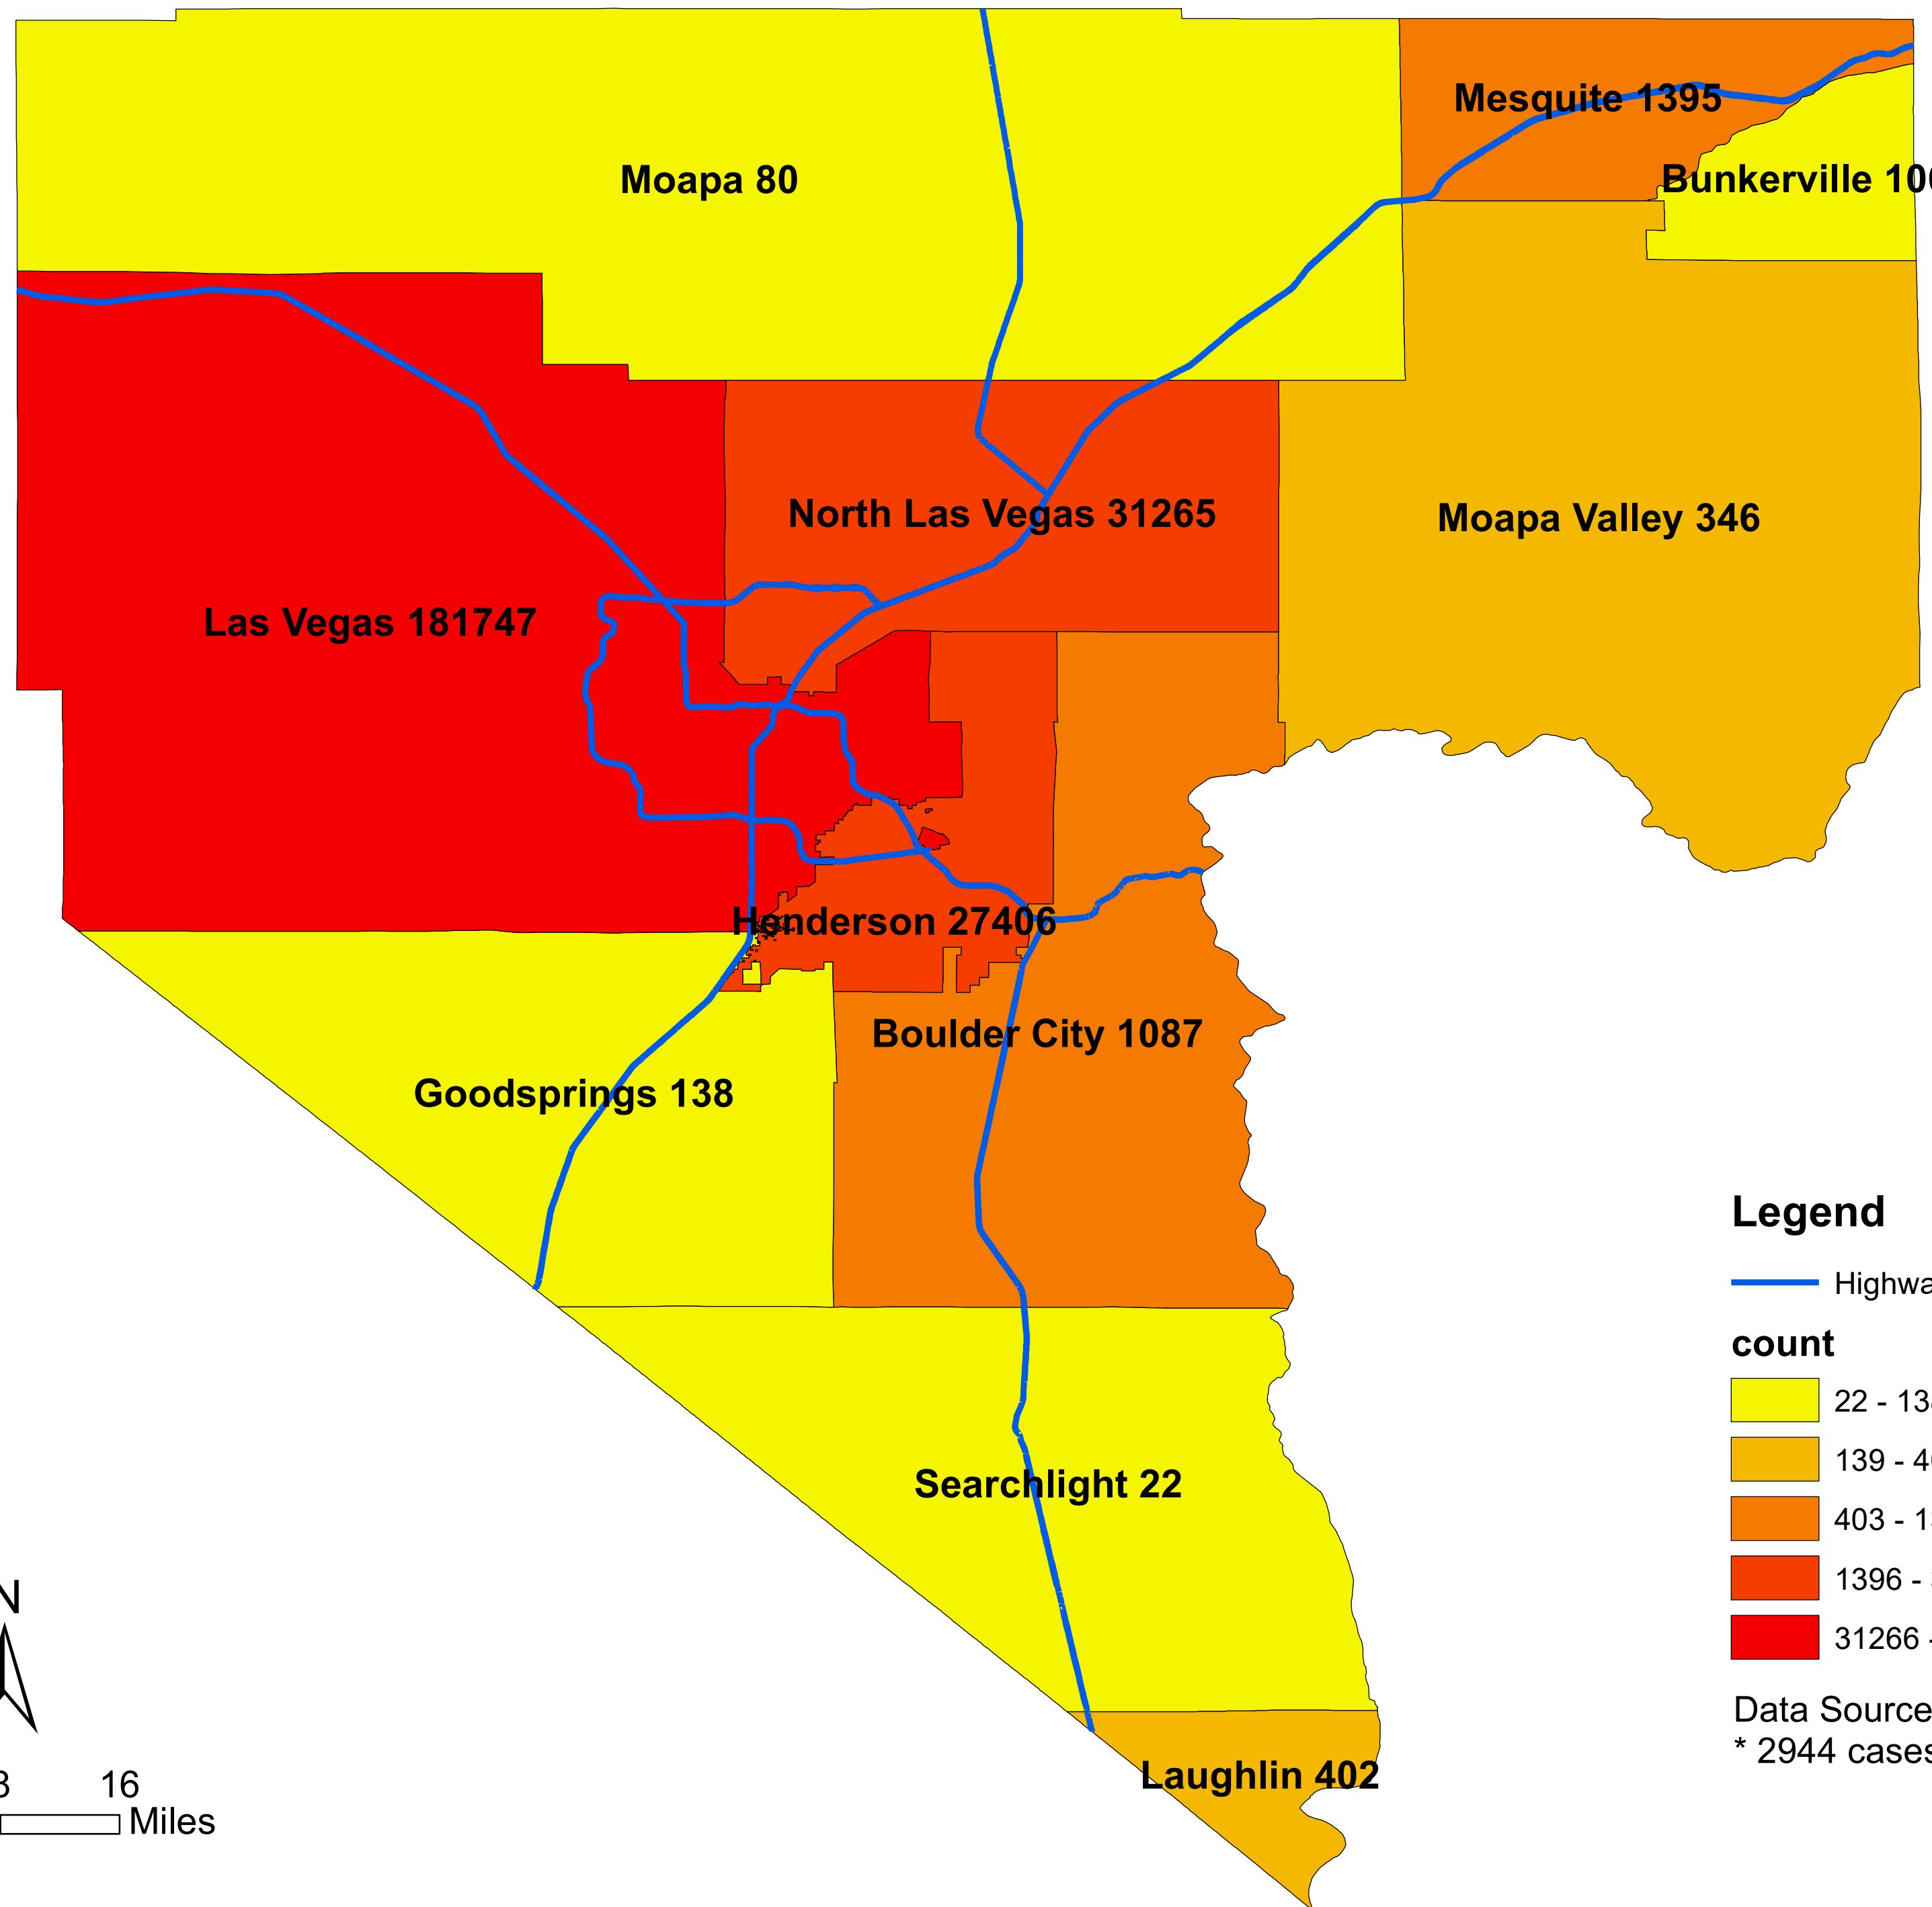

Number of COVID-19 cases by city in Clark county (05.16.2021)

Legend

— Highway

count

- 22 - 138
- 139 - 402
- 403 - 1395
- 1396 - 31265
- 31266 - 181747

Data Source: SNHD

* 2944 cases without city information

0 4 8 16 Miles