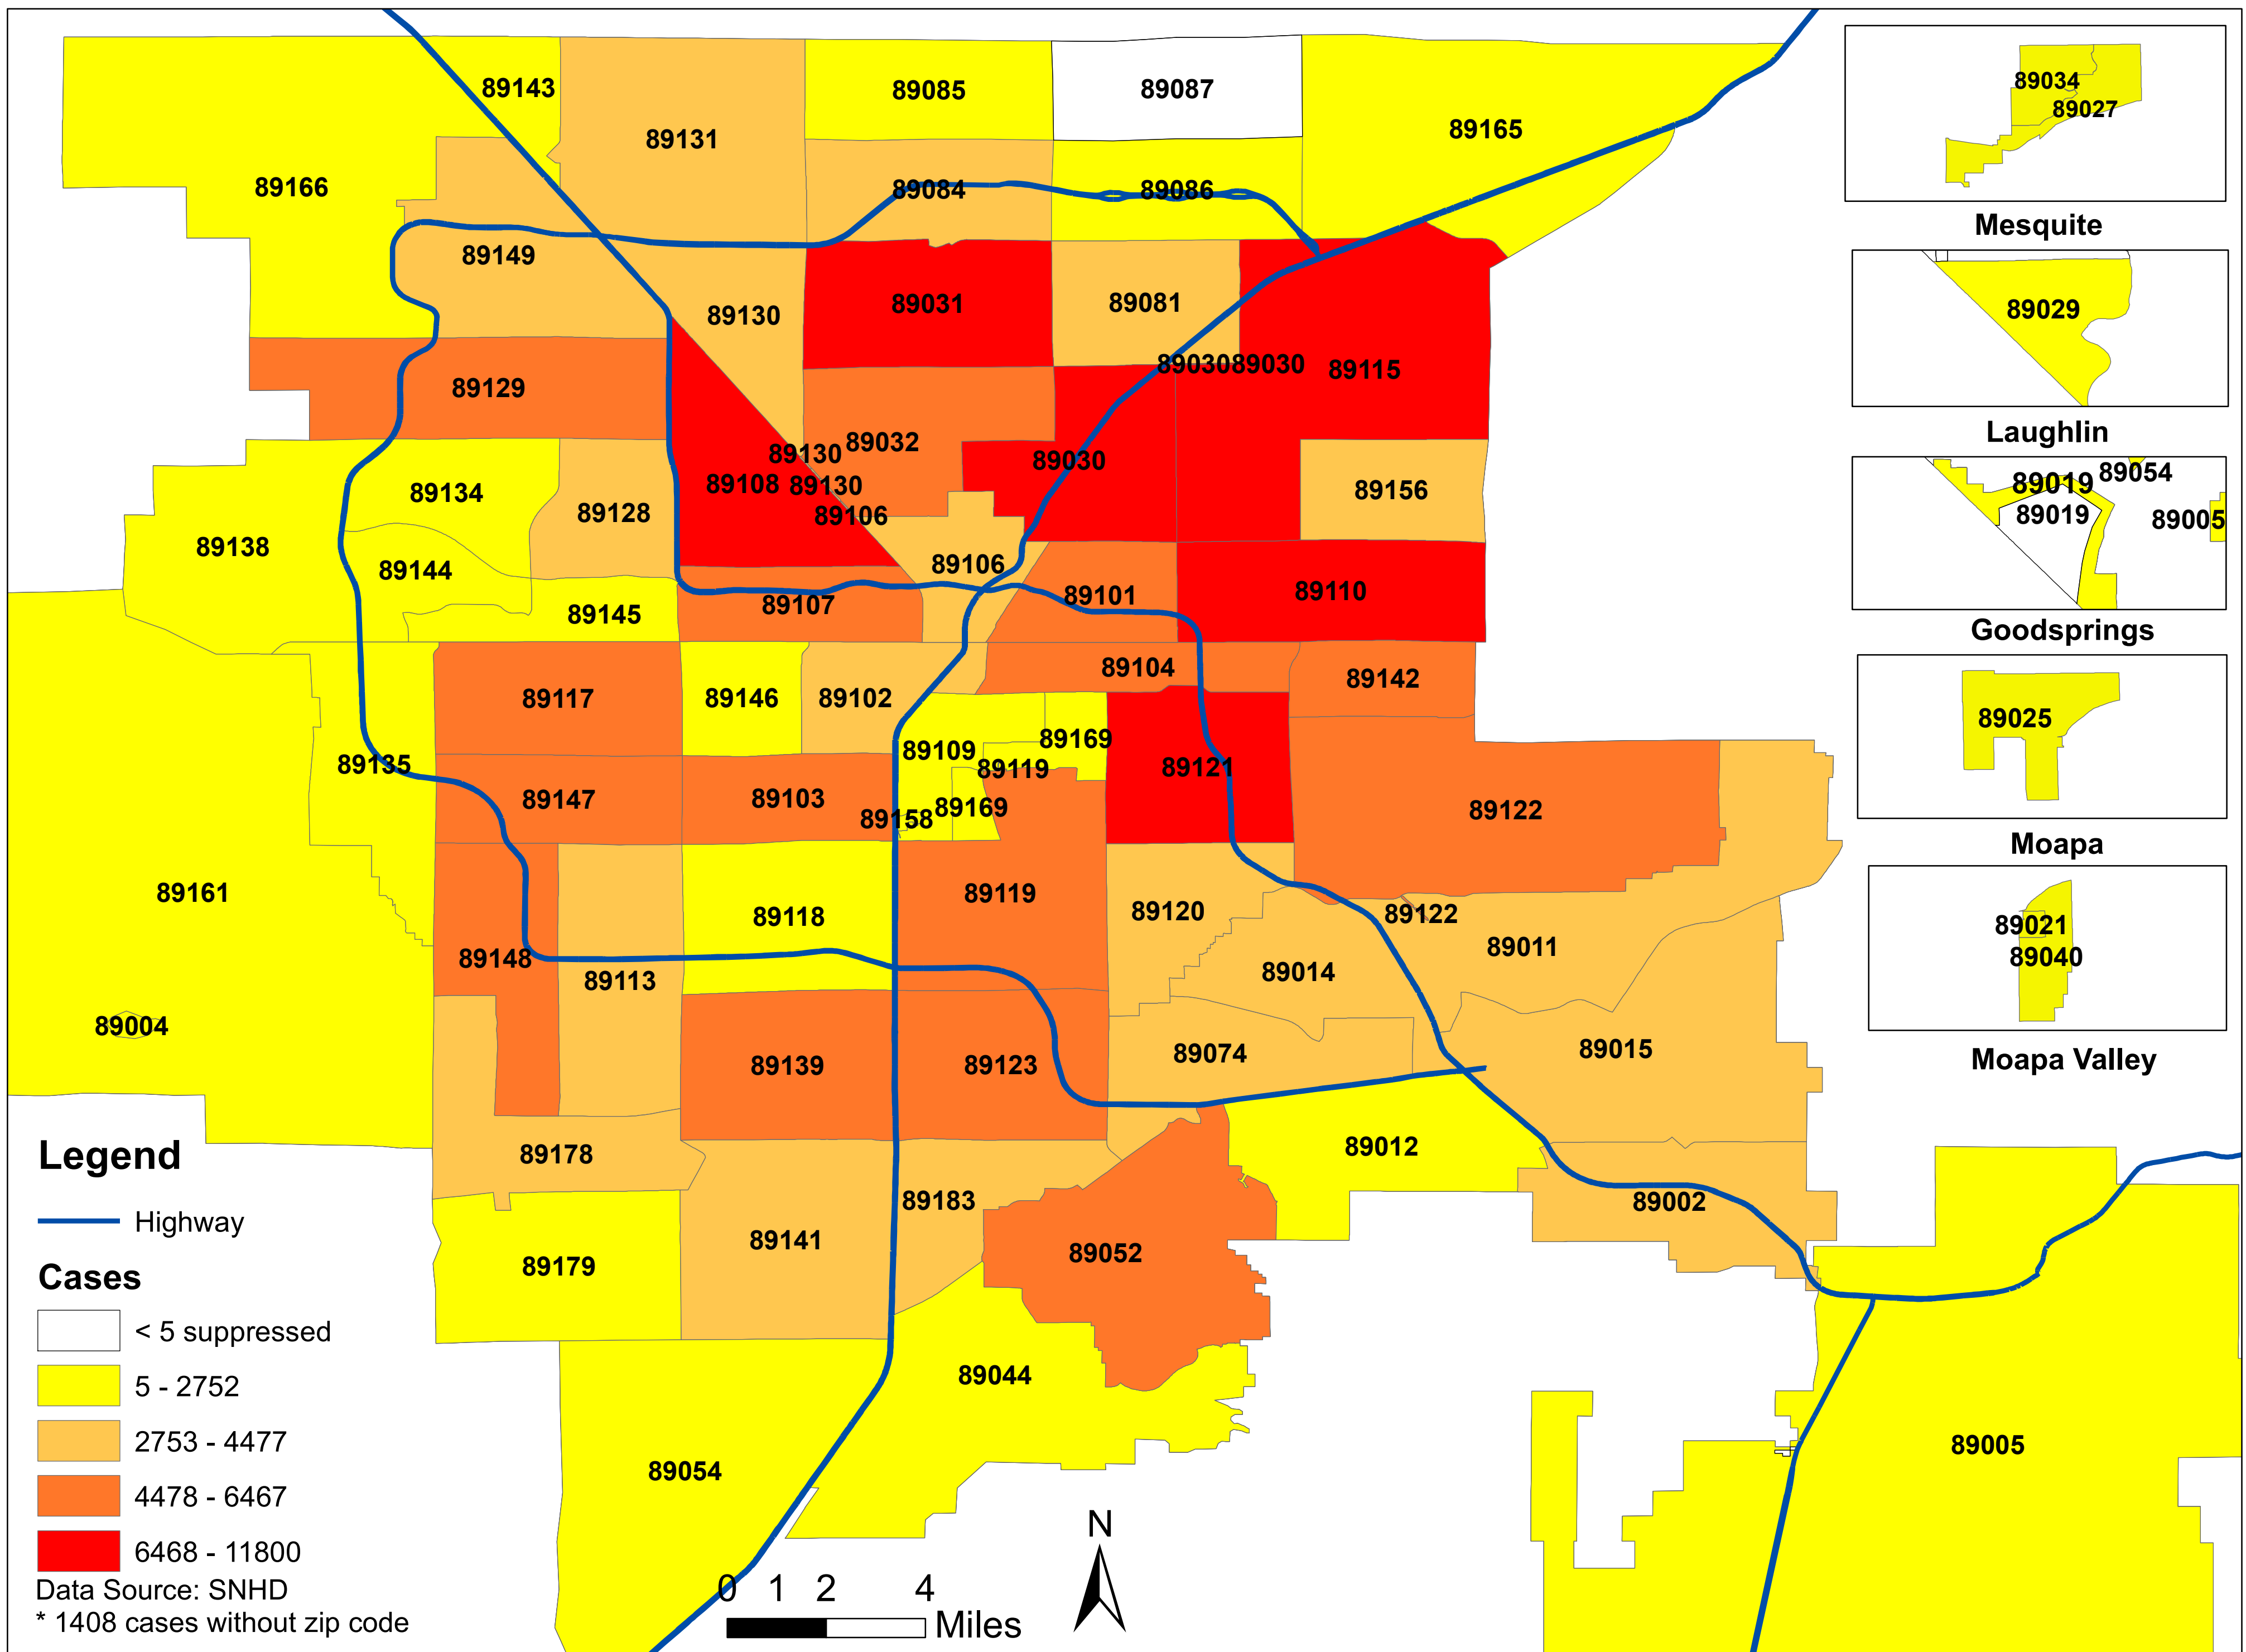

# Number of COVID-19 cases by zip code in Clark county (05.15.2021)

**Note: More than 5 cases reported from 89124**