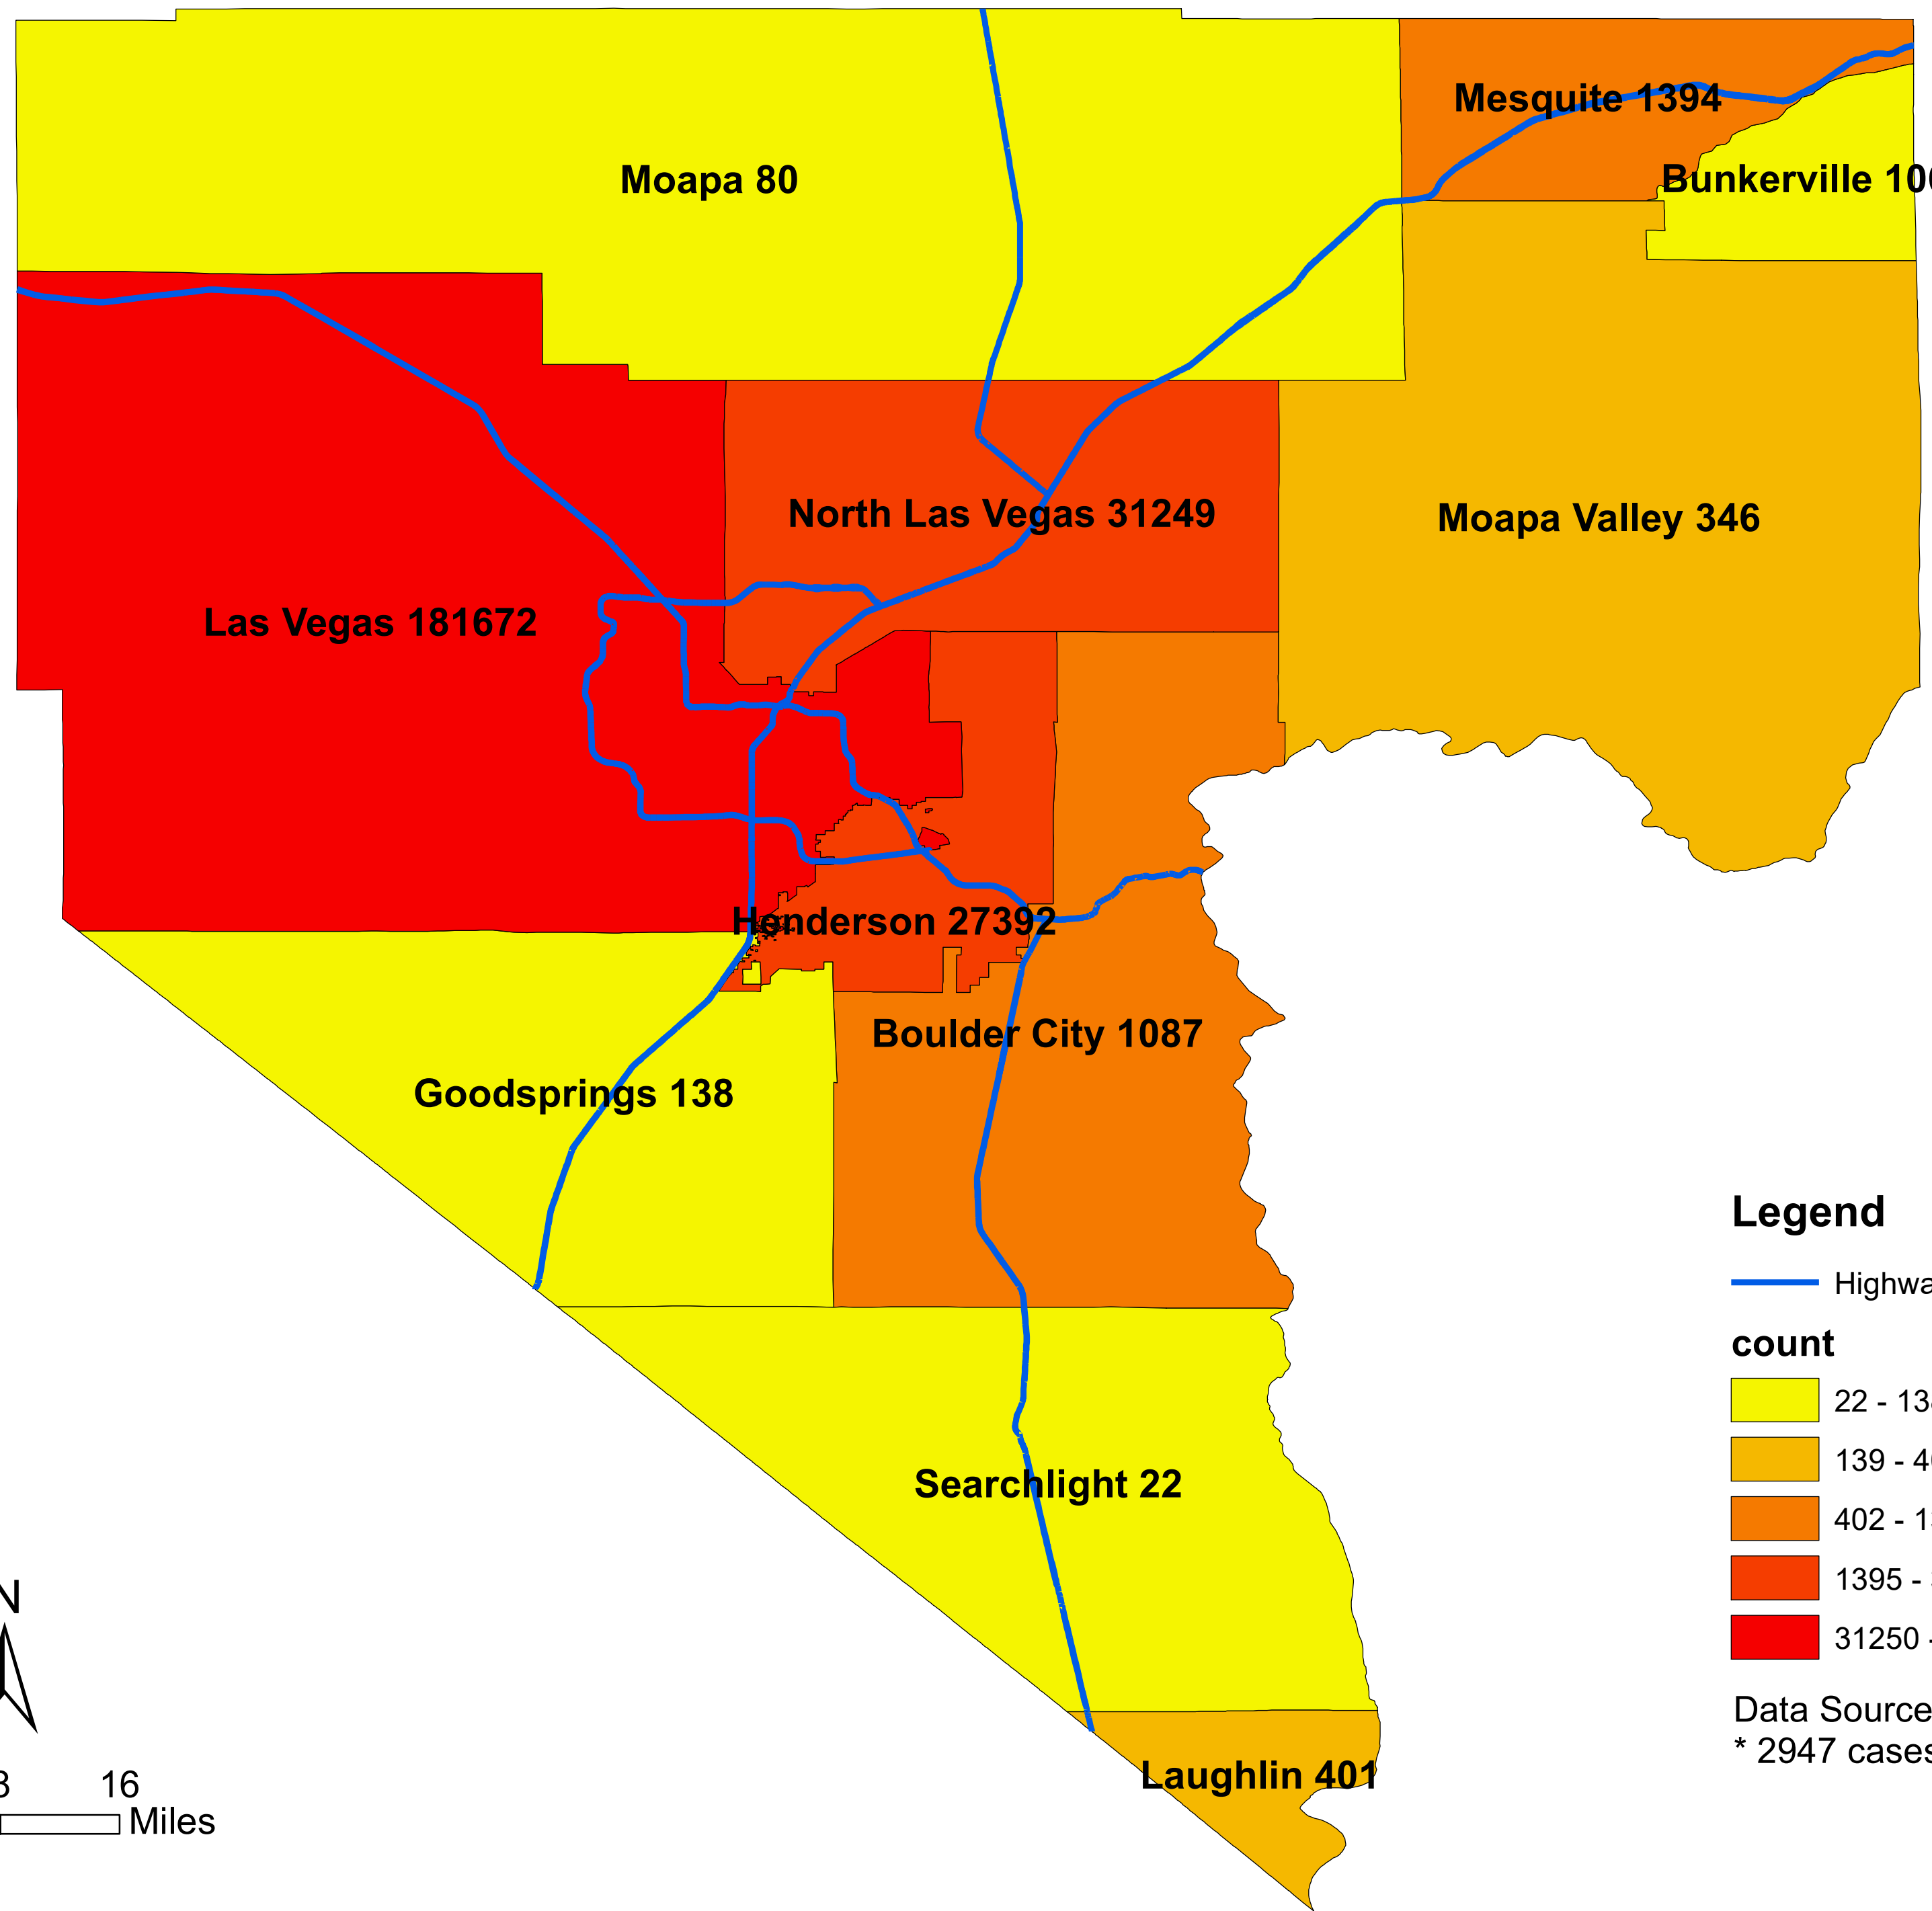

# Number of COVID-19 cases by city in Clark county (05.15.2021)

## Legend

— Highway

### count

Data Source: SNHD

\* 2947 cases without city information

0 4 8 16  
Miles