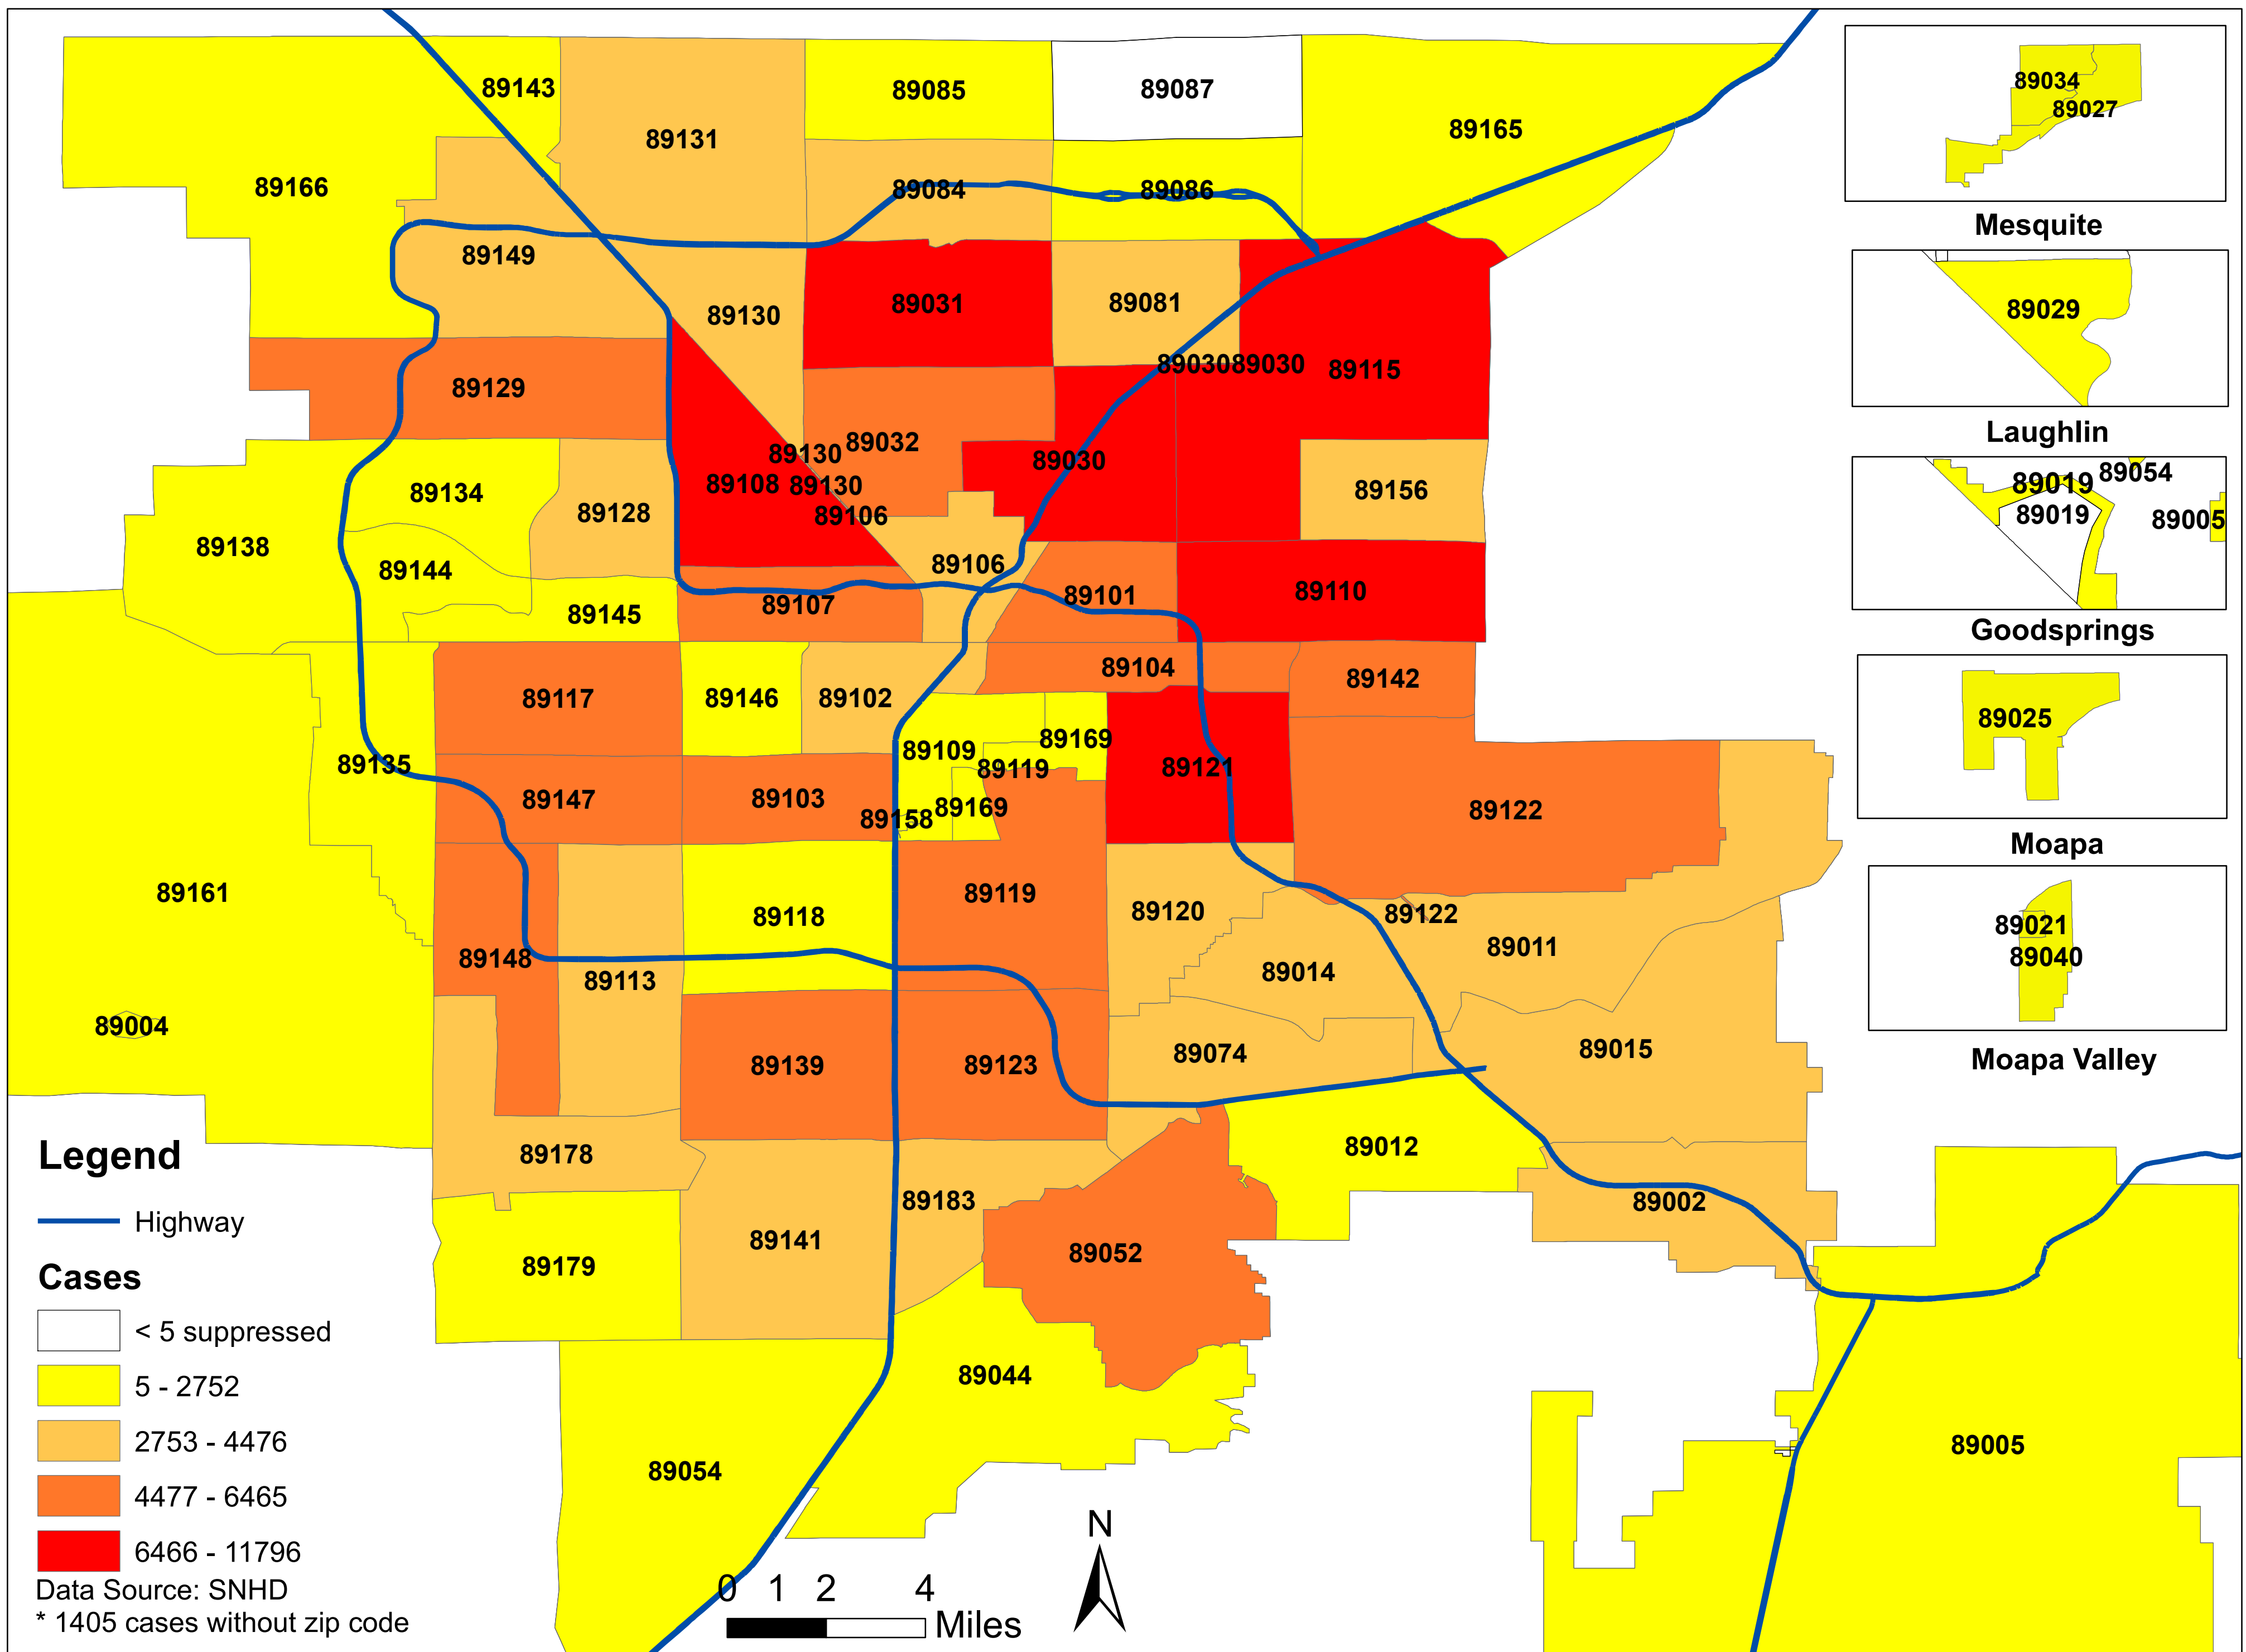

# Number of COVID-19 cases by zip code in Clark county (05.14.2021)

**Note: More than 5 cases reported from 89124**