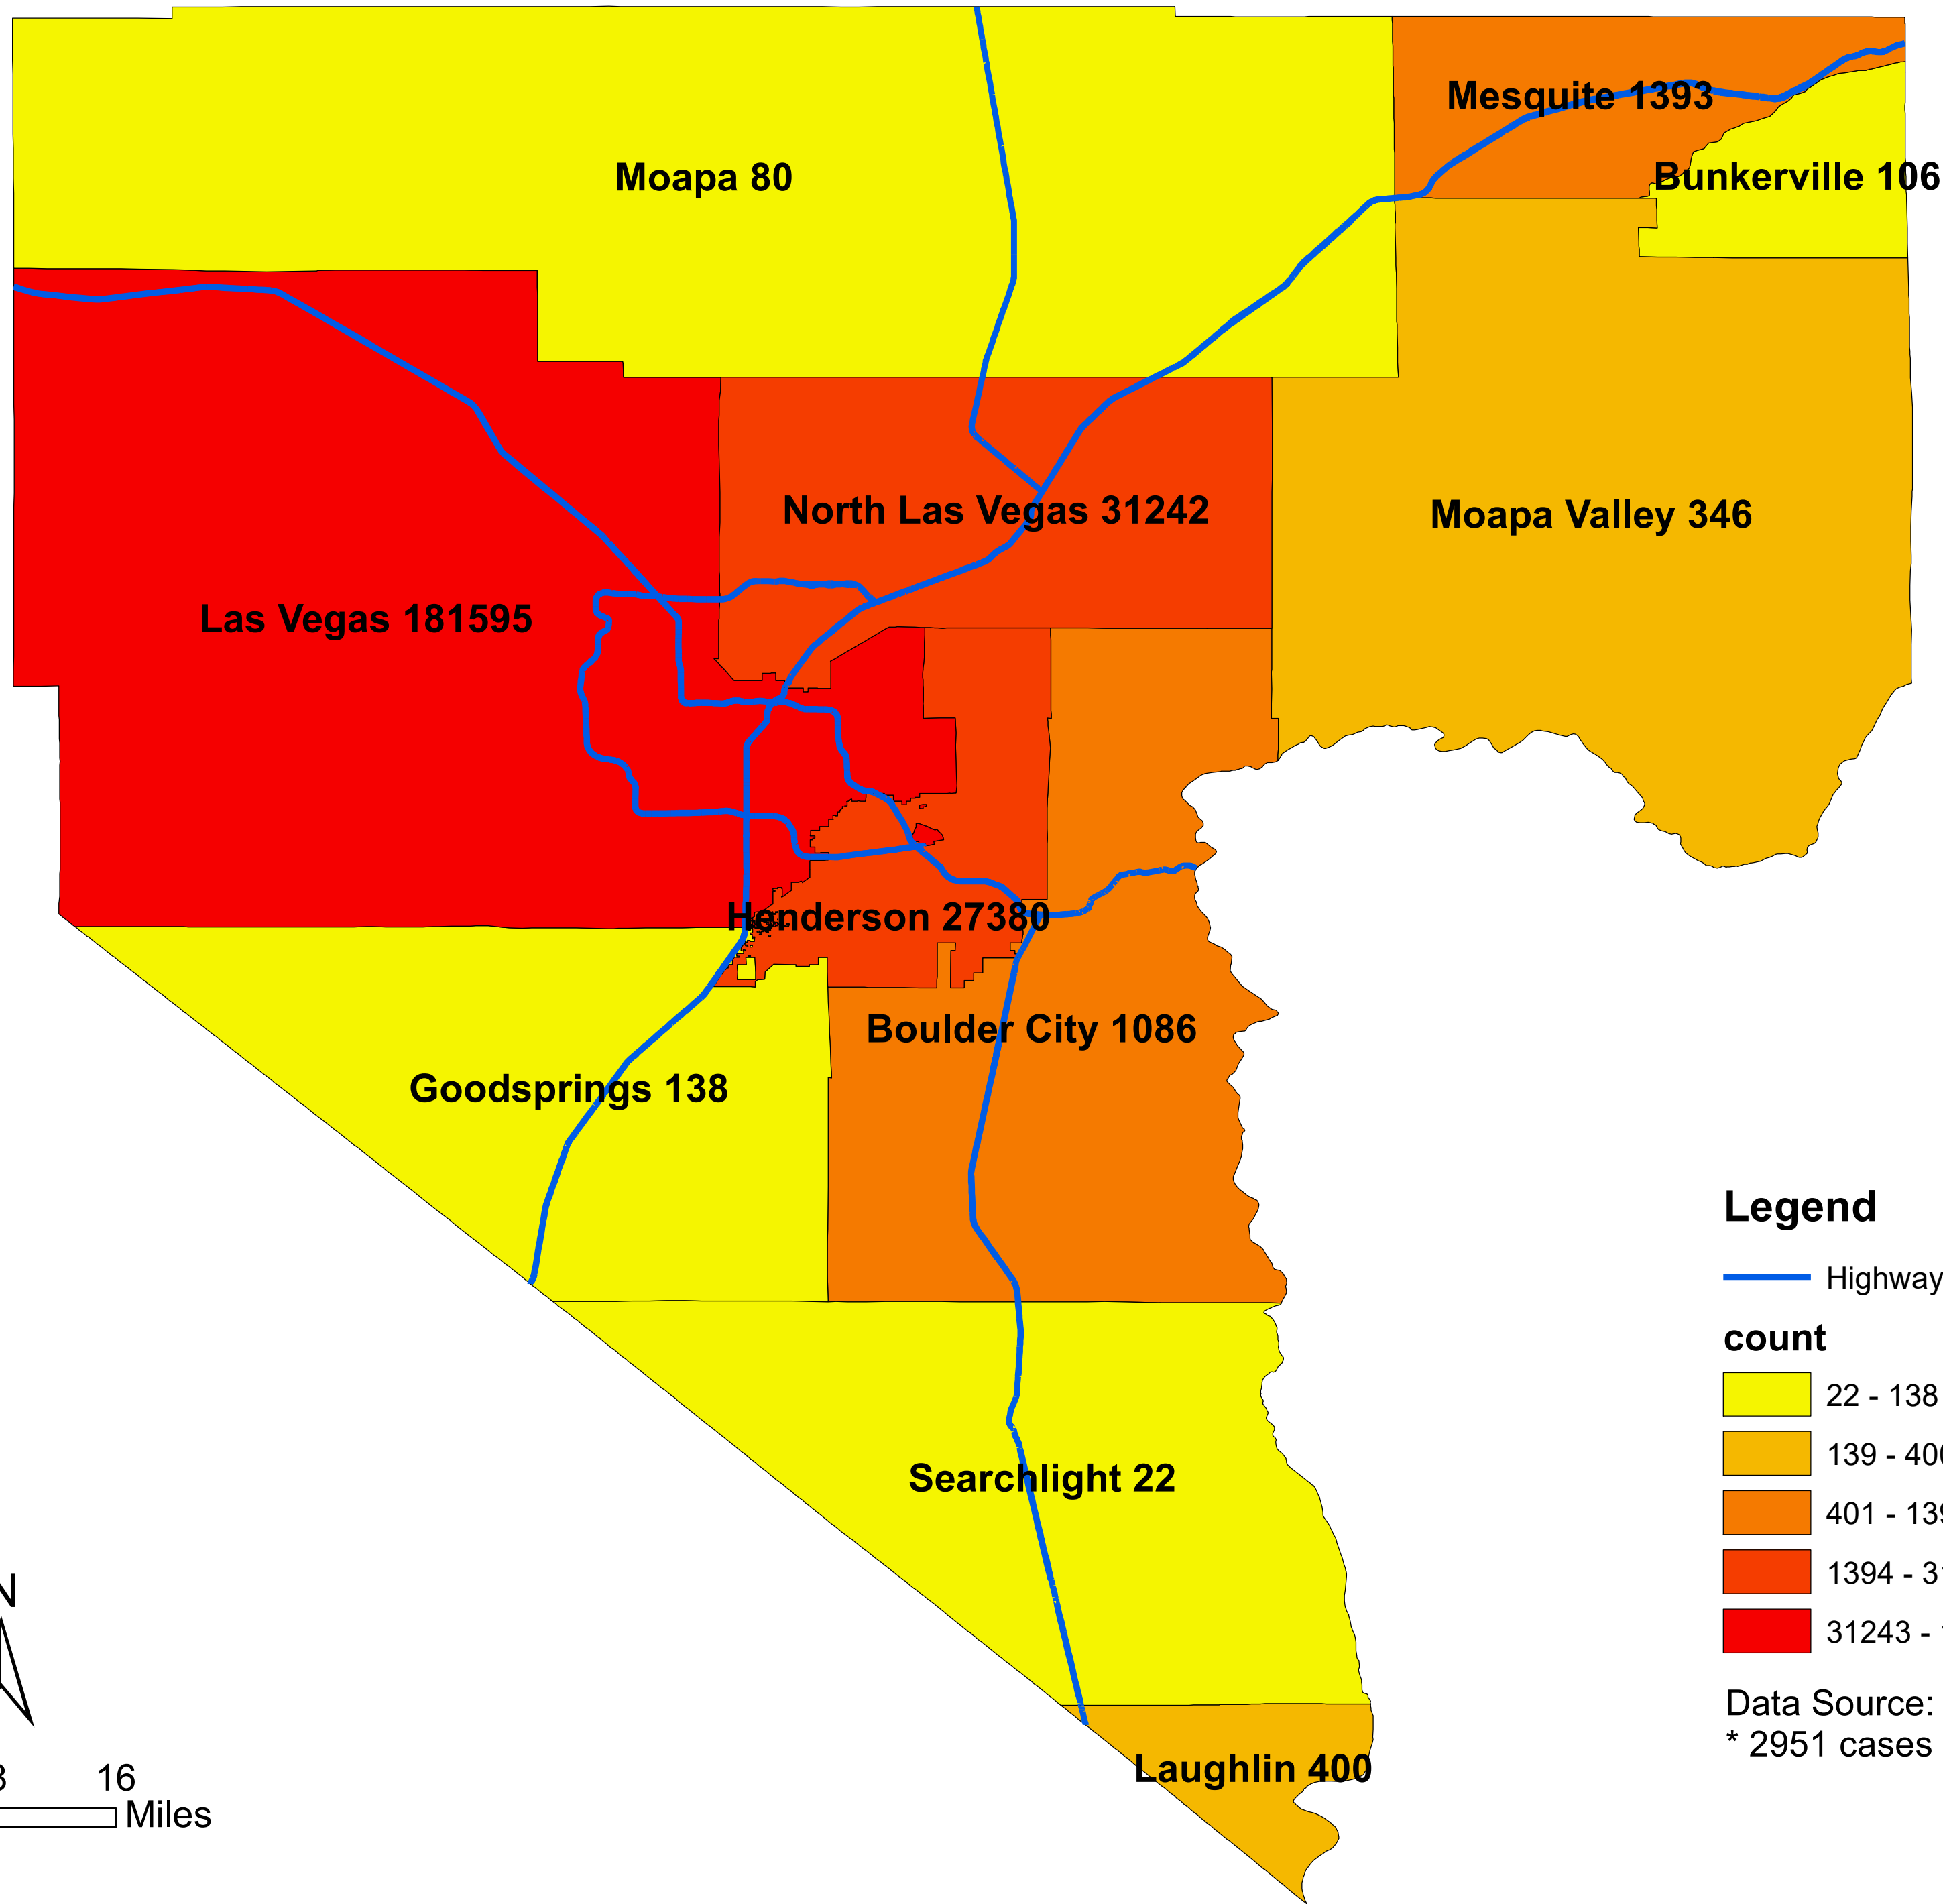

Number of COVID-19 cases by city in Clark county (05.14.2021)

Legend

— Highway

count

- 22 - 138
- 139 - 400
- 401 - 1393
- 1394 - 31242
- 31243 - 181595

Data Source: SNHD

* 2951 cases without city information

0 4 8 16 Miles