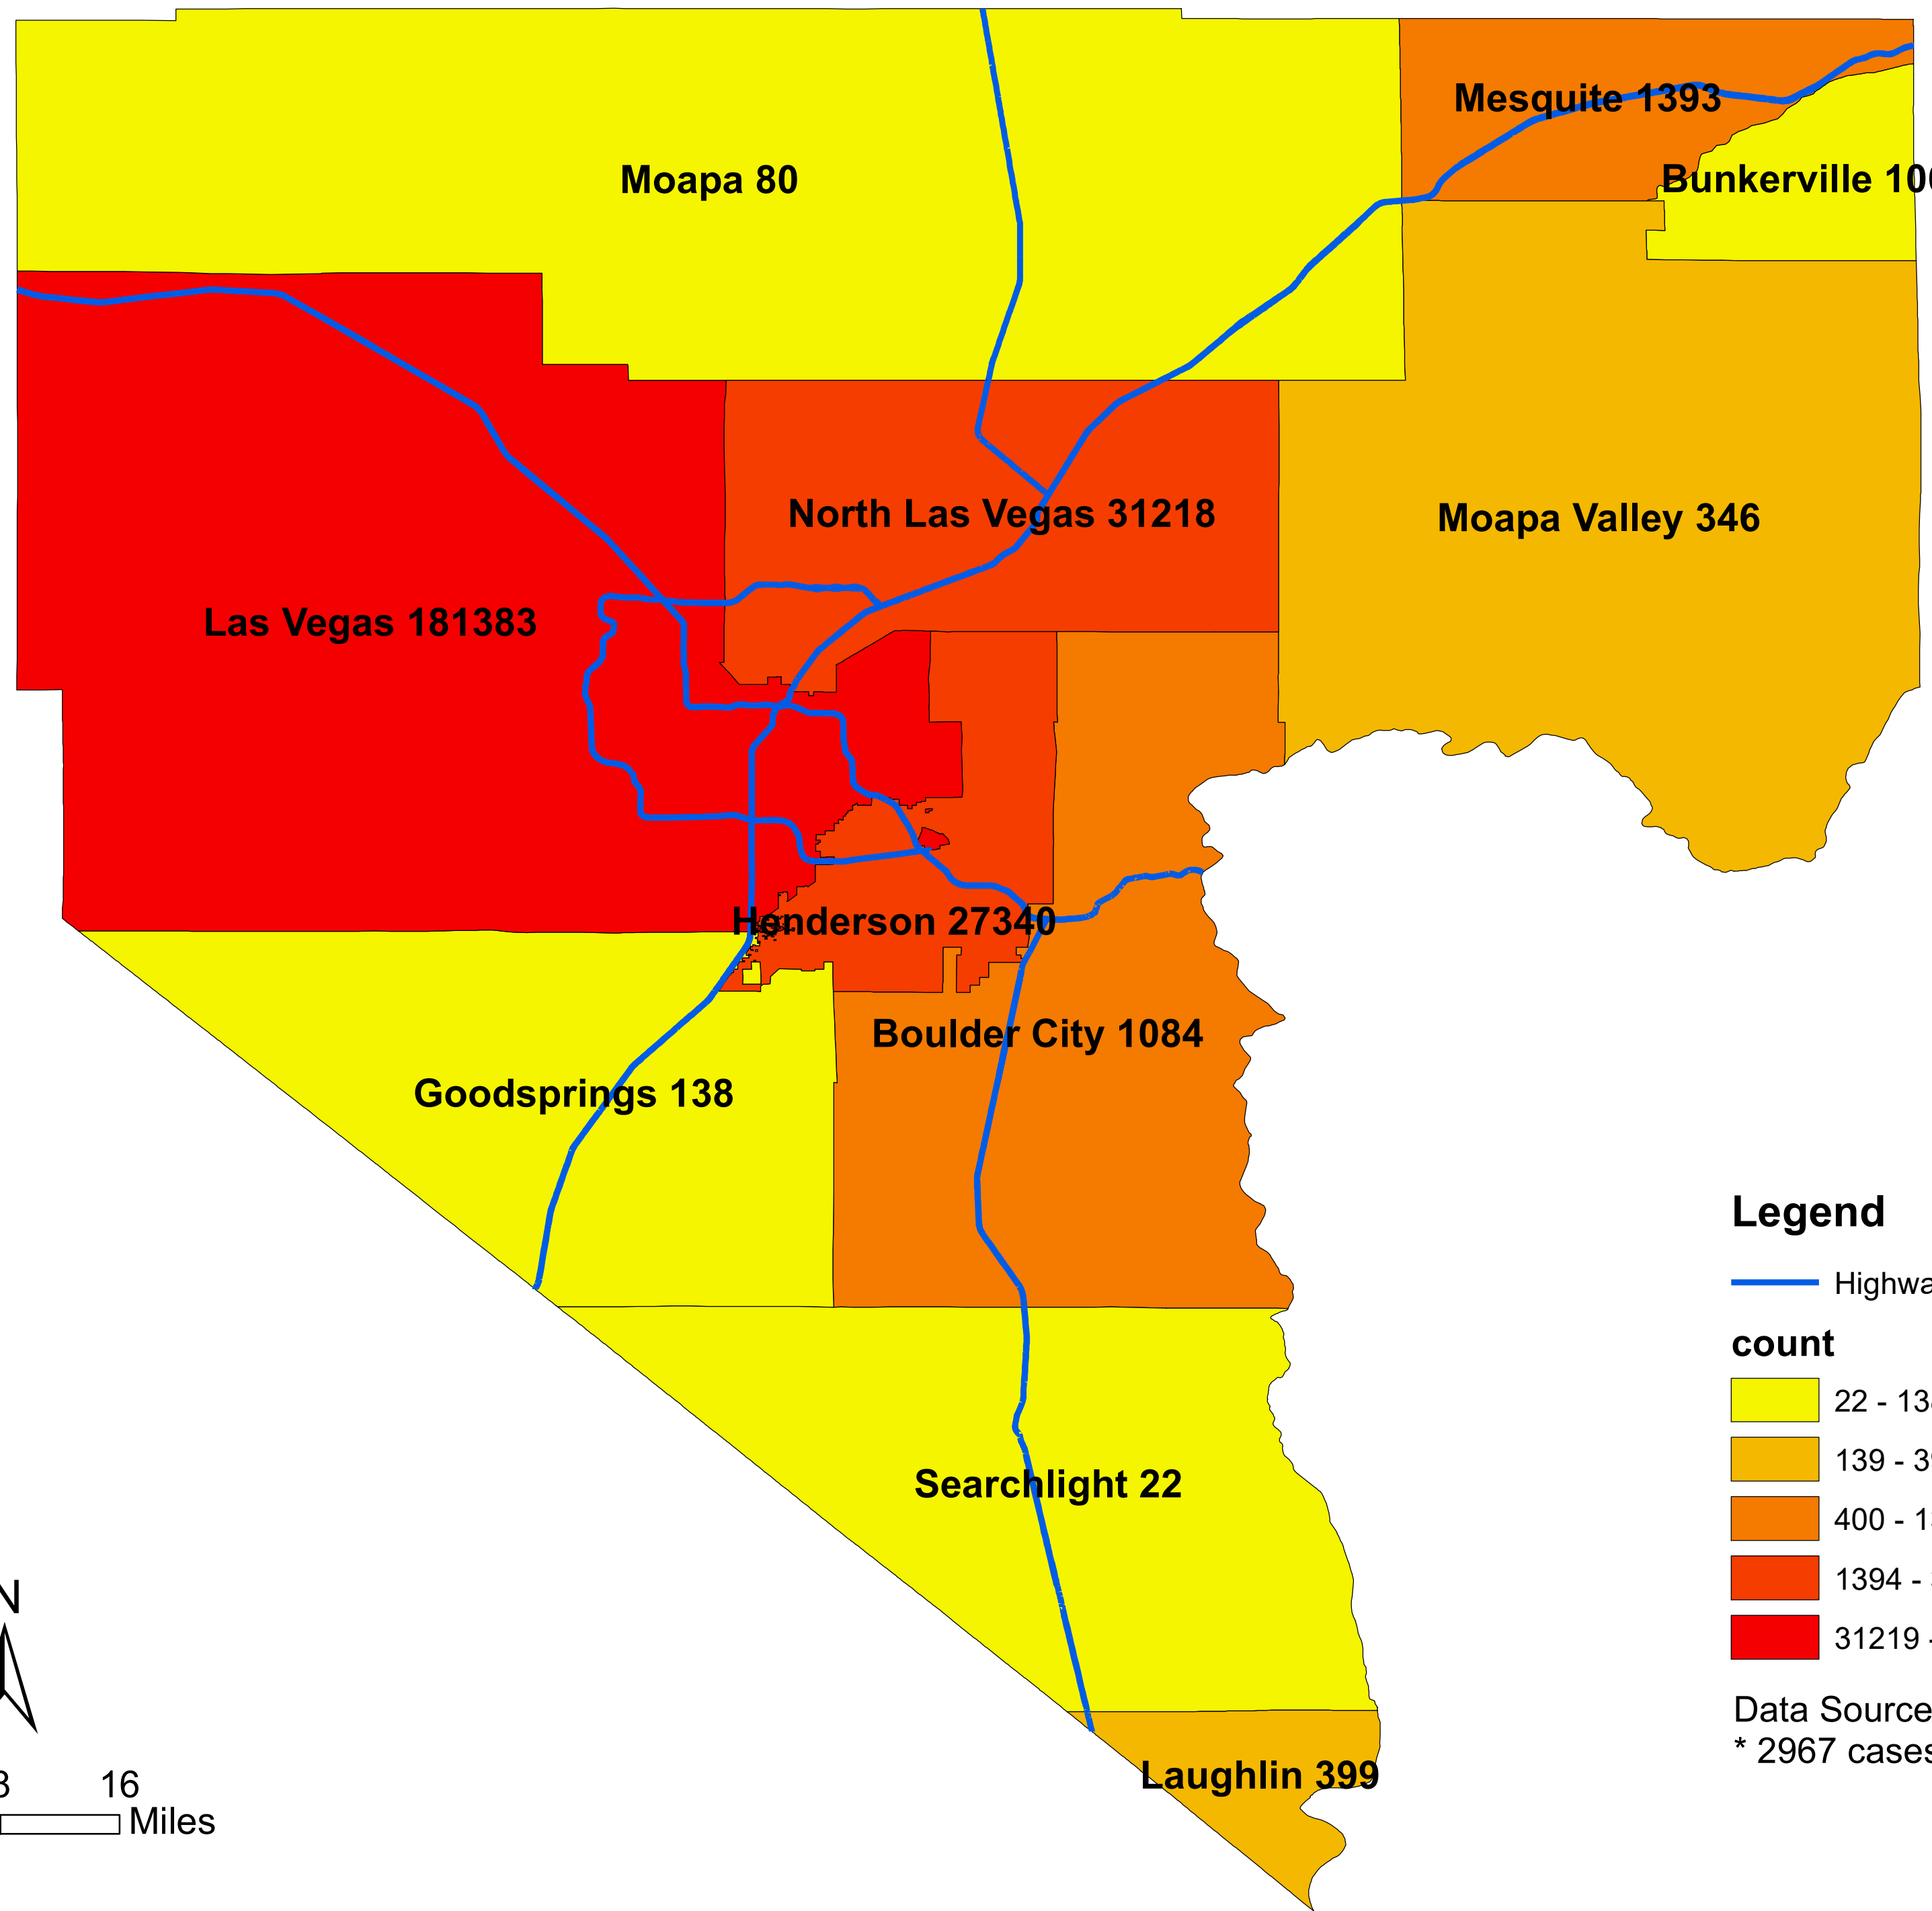

Number of COVID-19 cases by city in Clark county (05.13.2021)

Legend

— Highway

count

Data Source: SNHD

* 2967 cases without city information

0 4 8 16 Miles