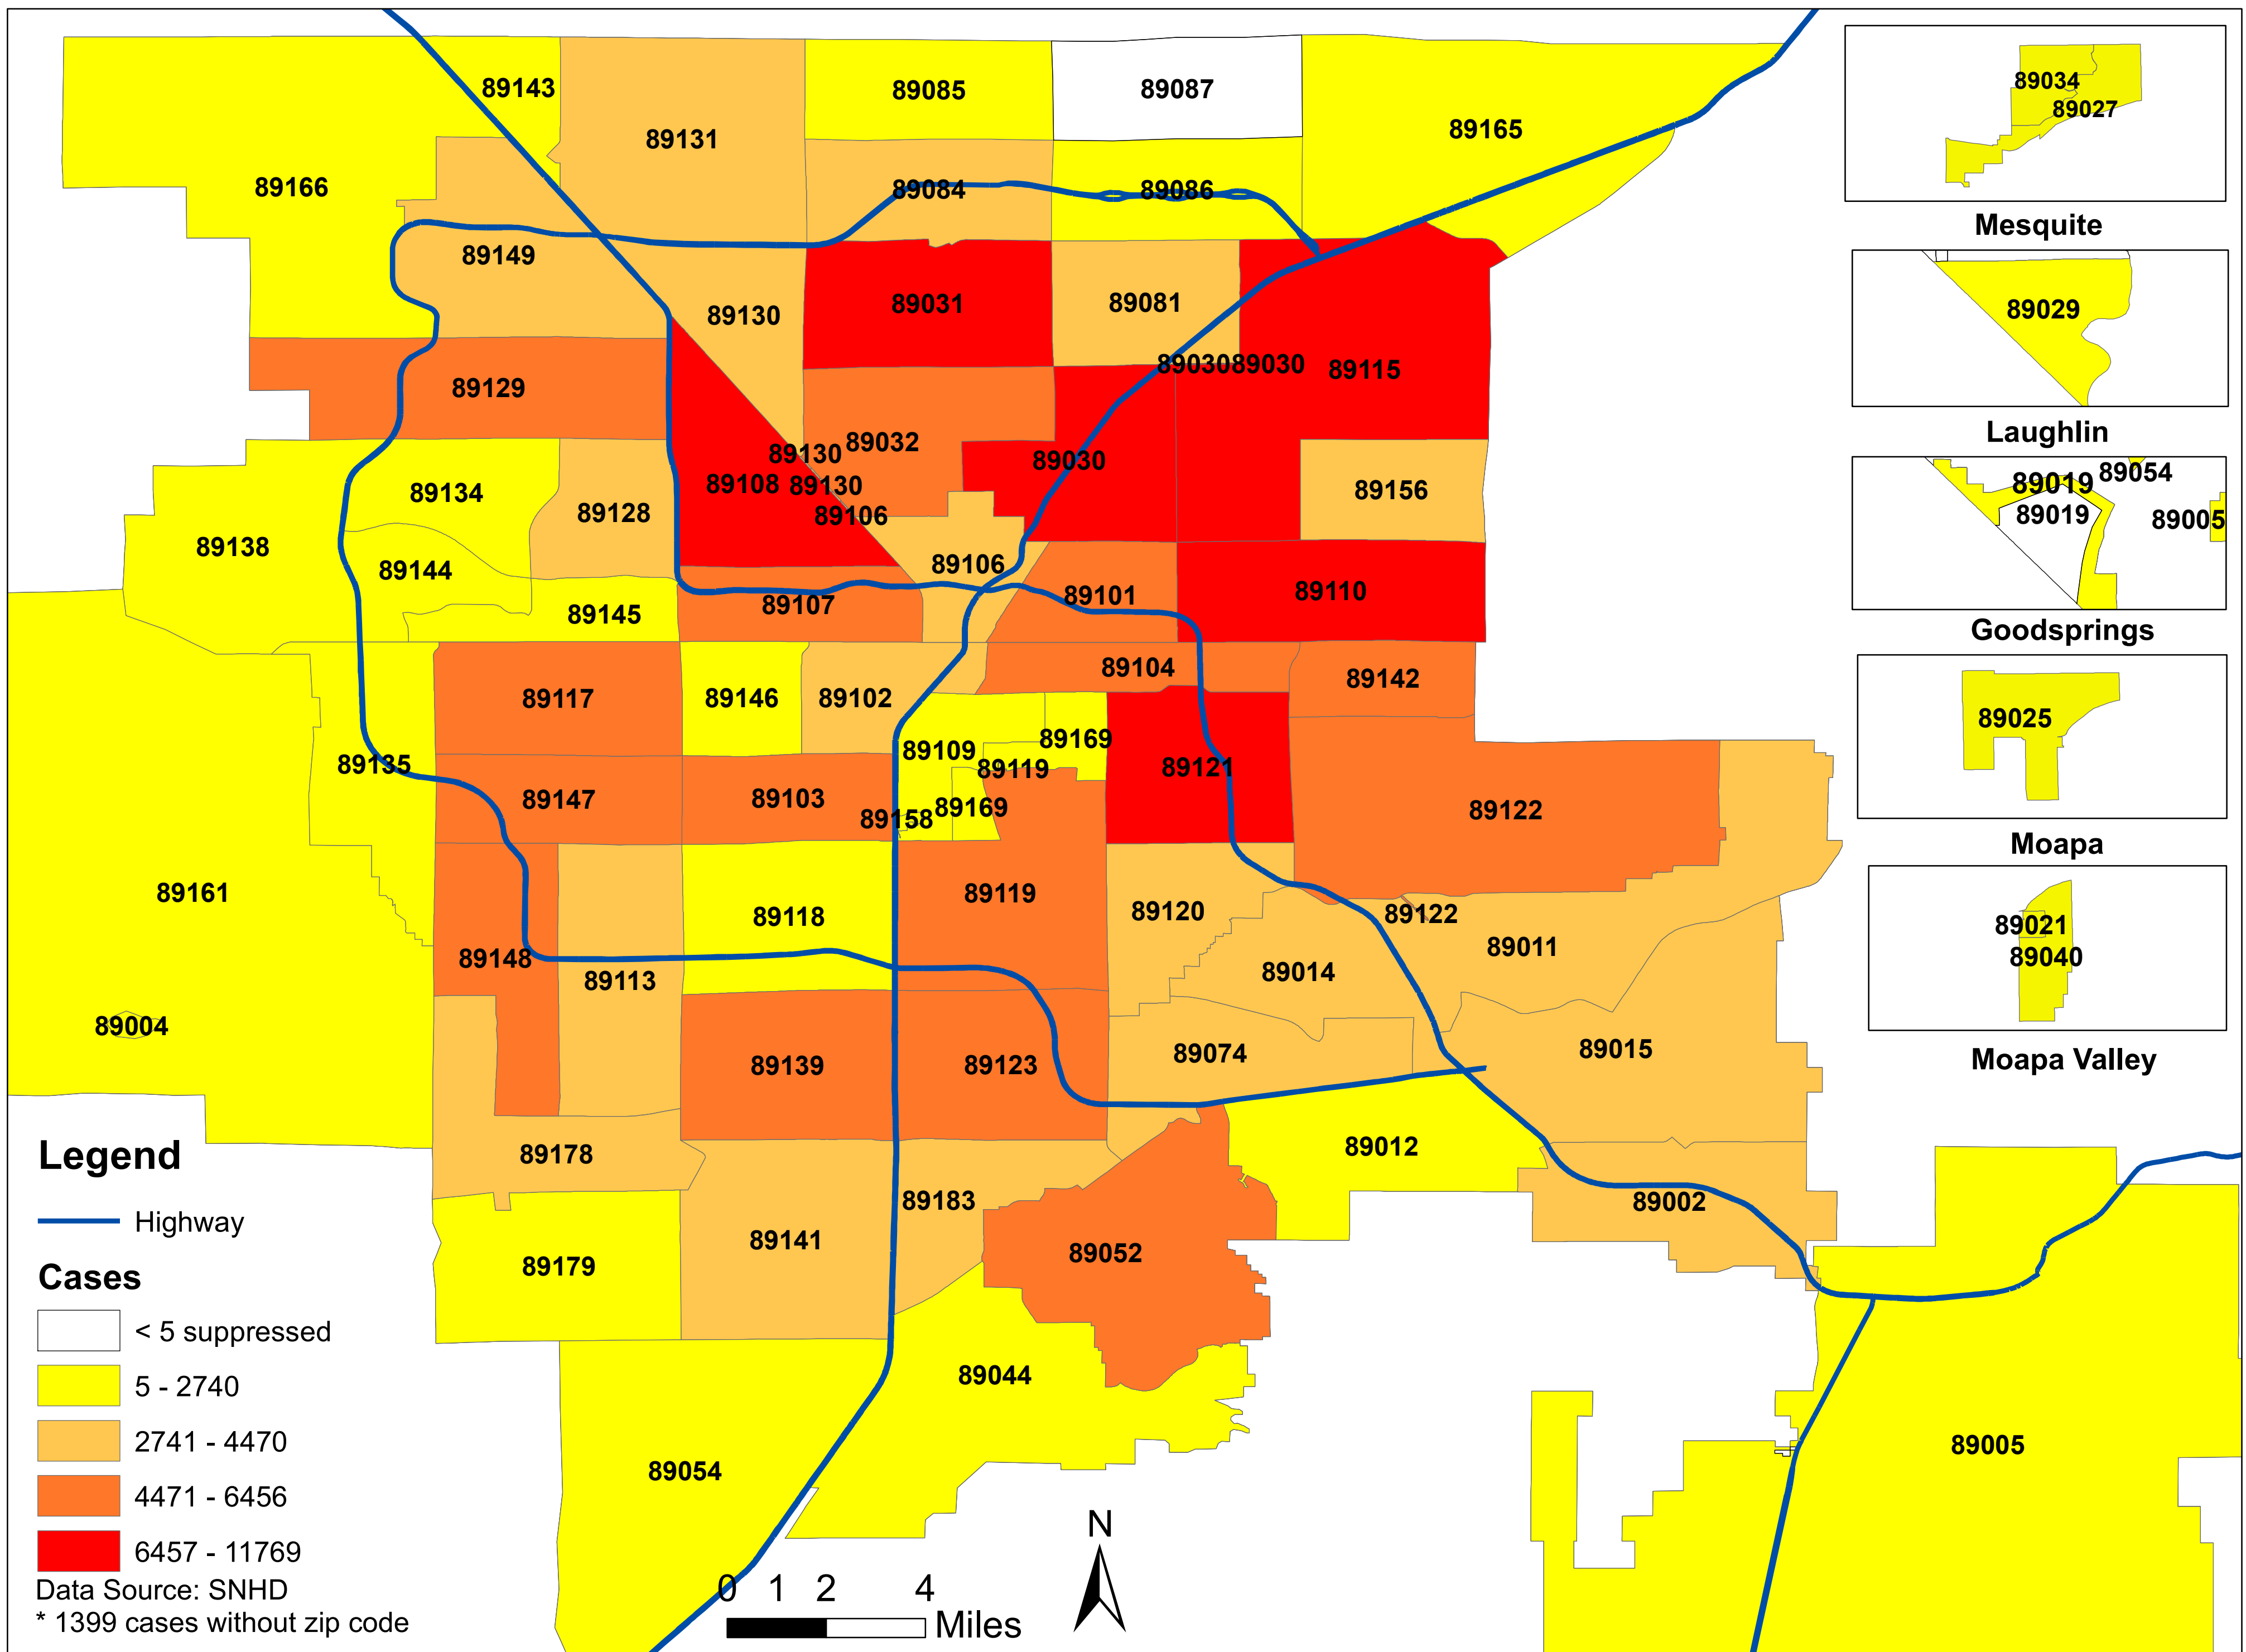

# Number of COVID-19 cases by zip code in Clark county (05.12.2021)

**Note: More than 5 cases reported from 89124**