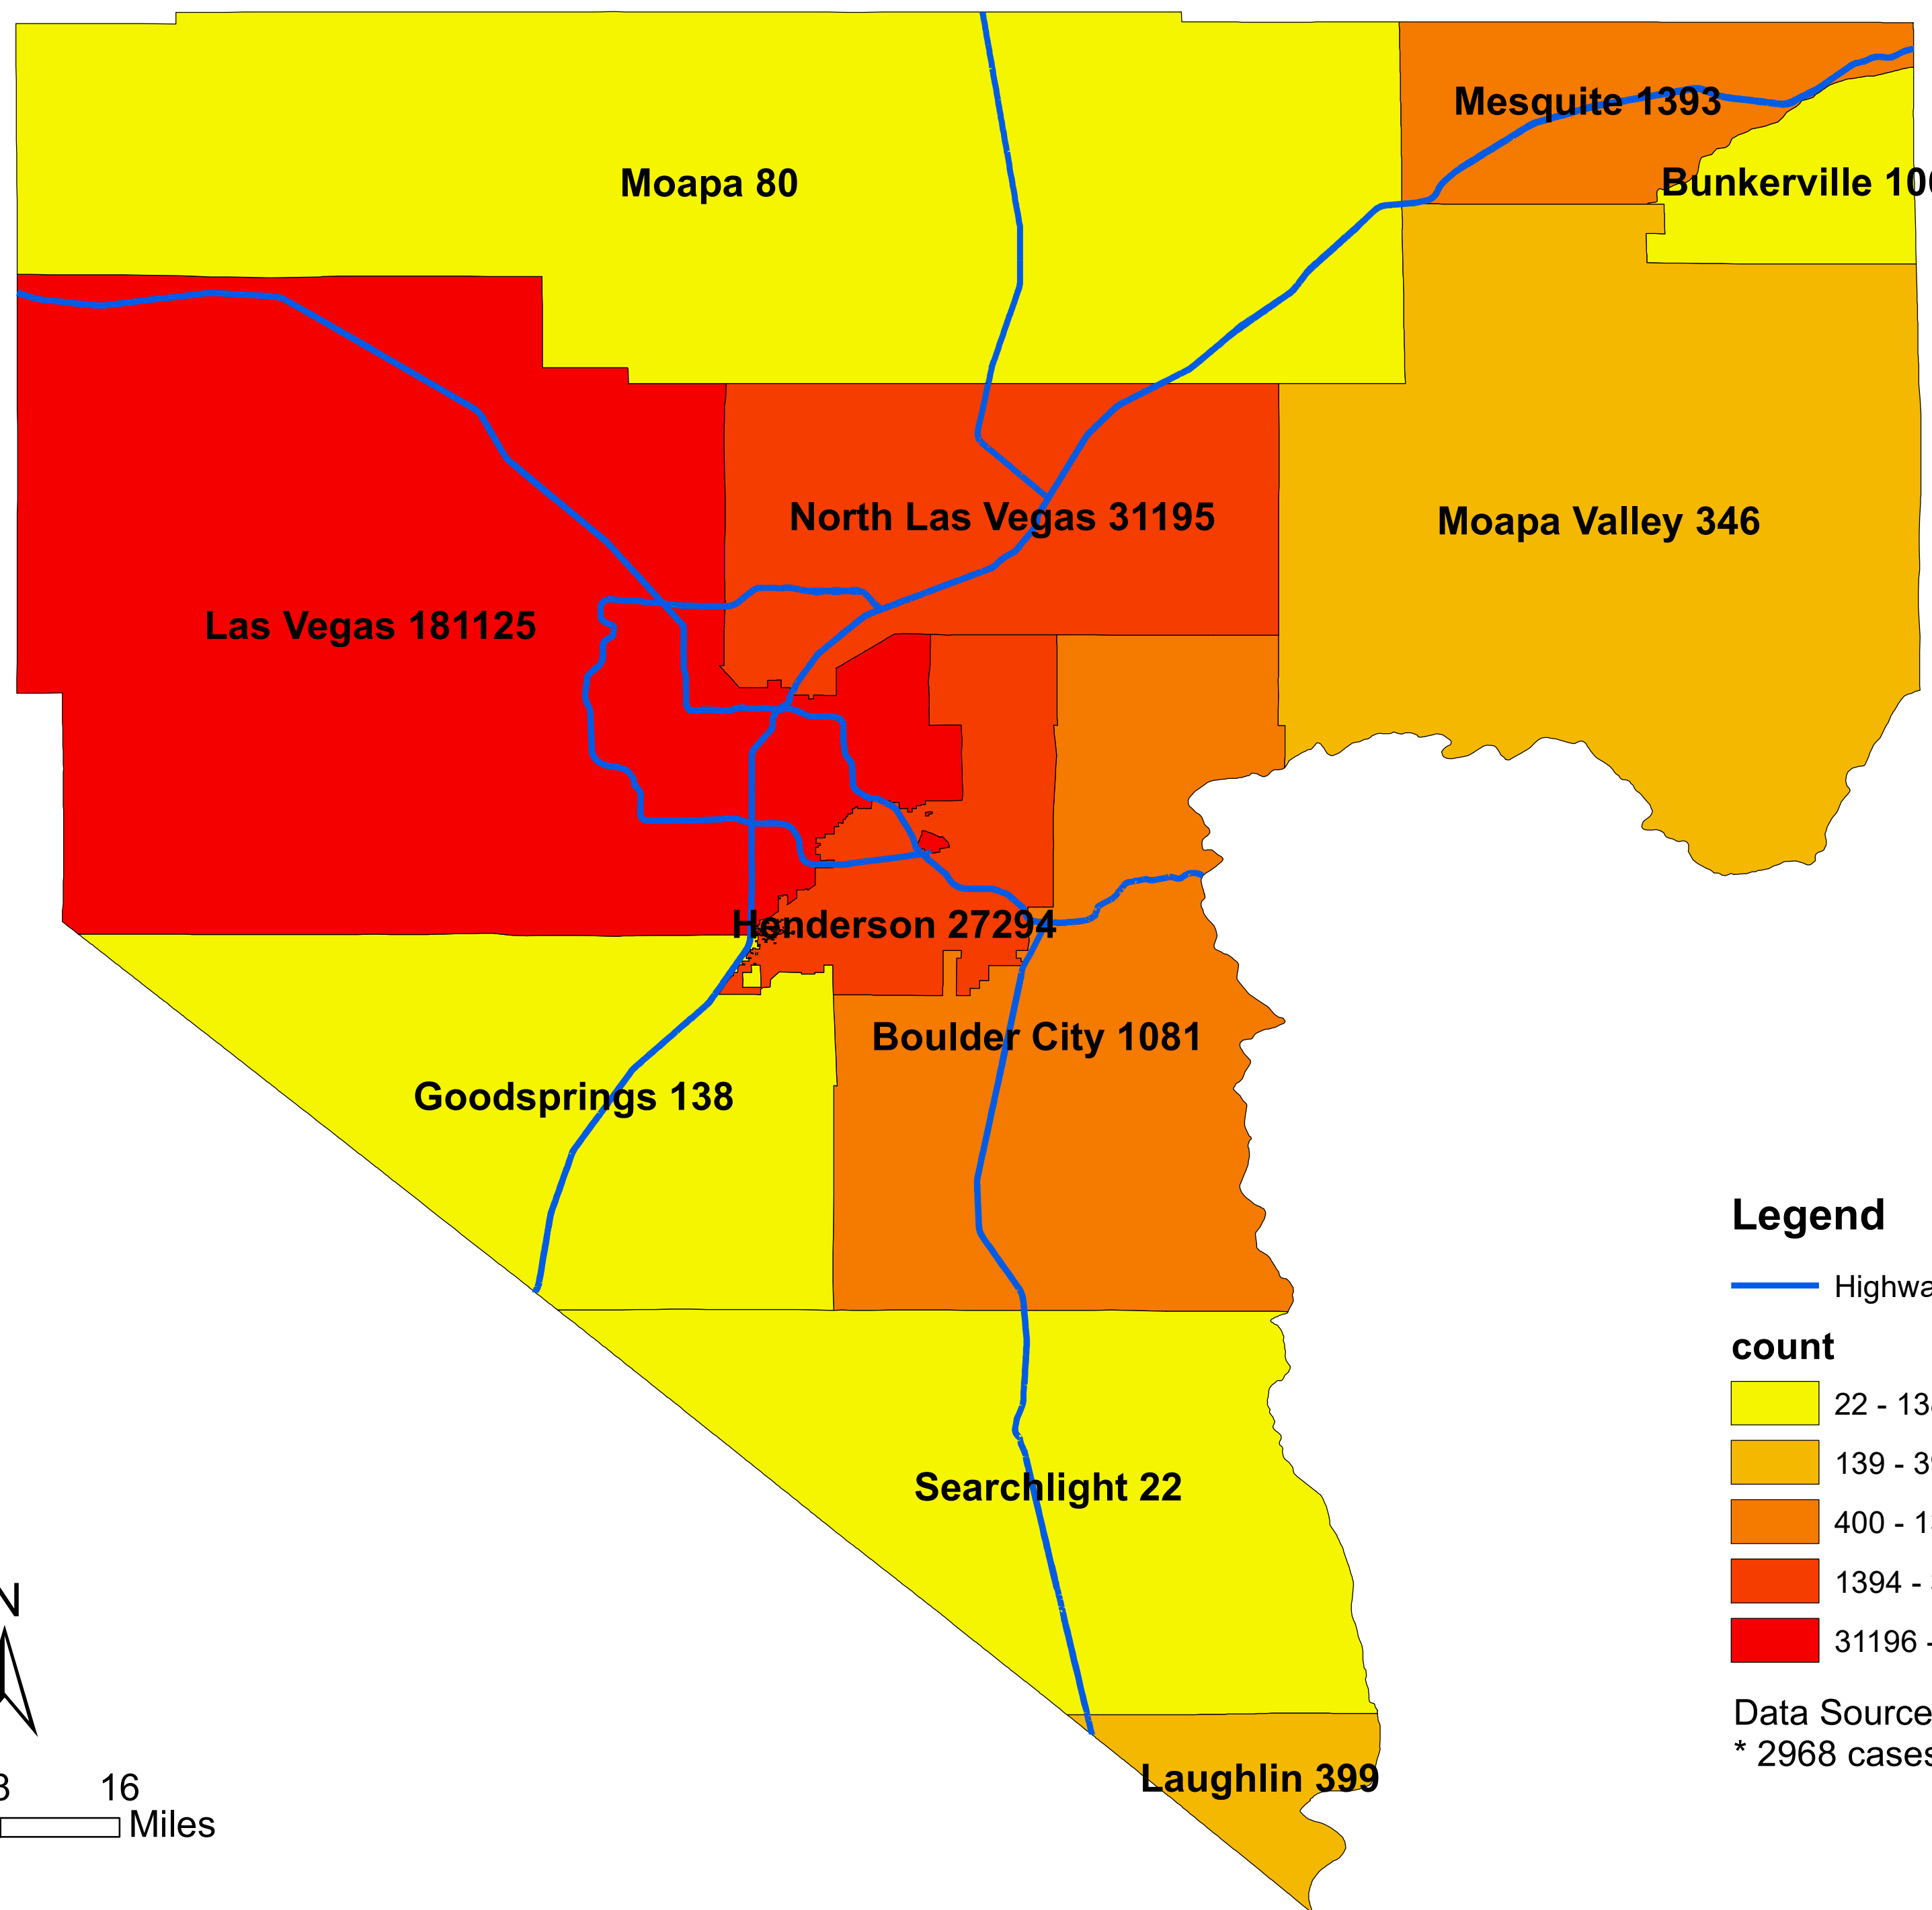

Number of COVID-19 cases by city in Clark county (05.12.2021)

Legend

— Highway

count

- 22 - 138
- 139 - 399
- 400 - 1393
- 1394 - 31195
- 31196 - 181125

Data Source: SNHD
* 2968 cases without city information