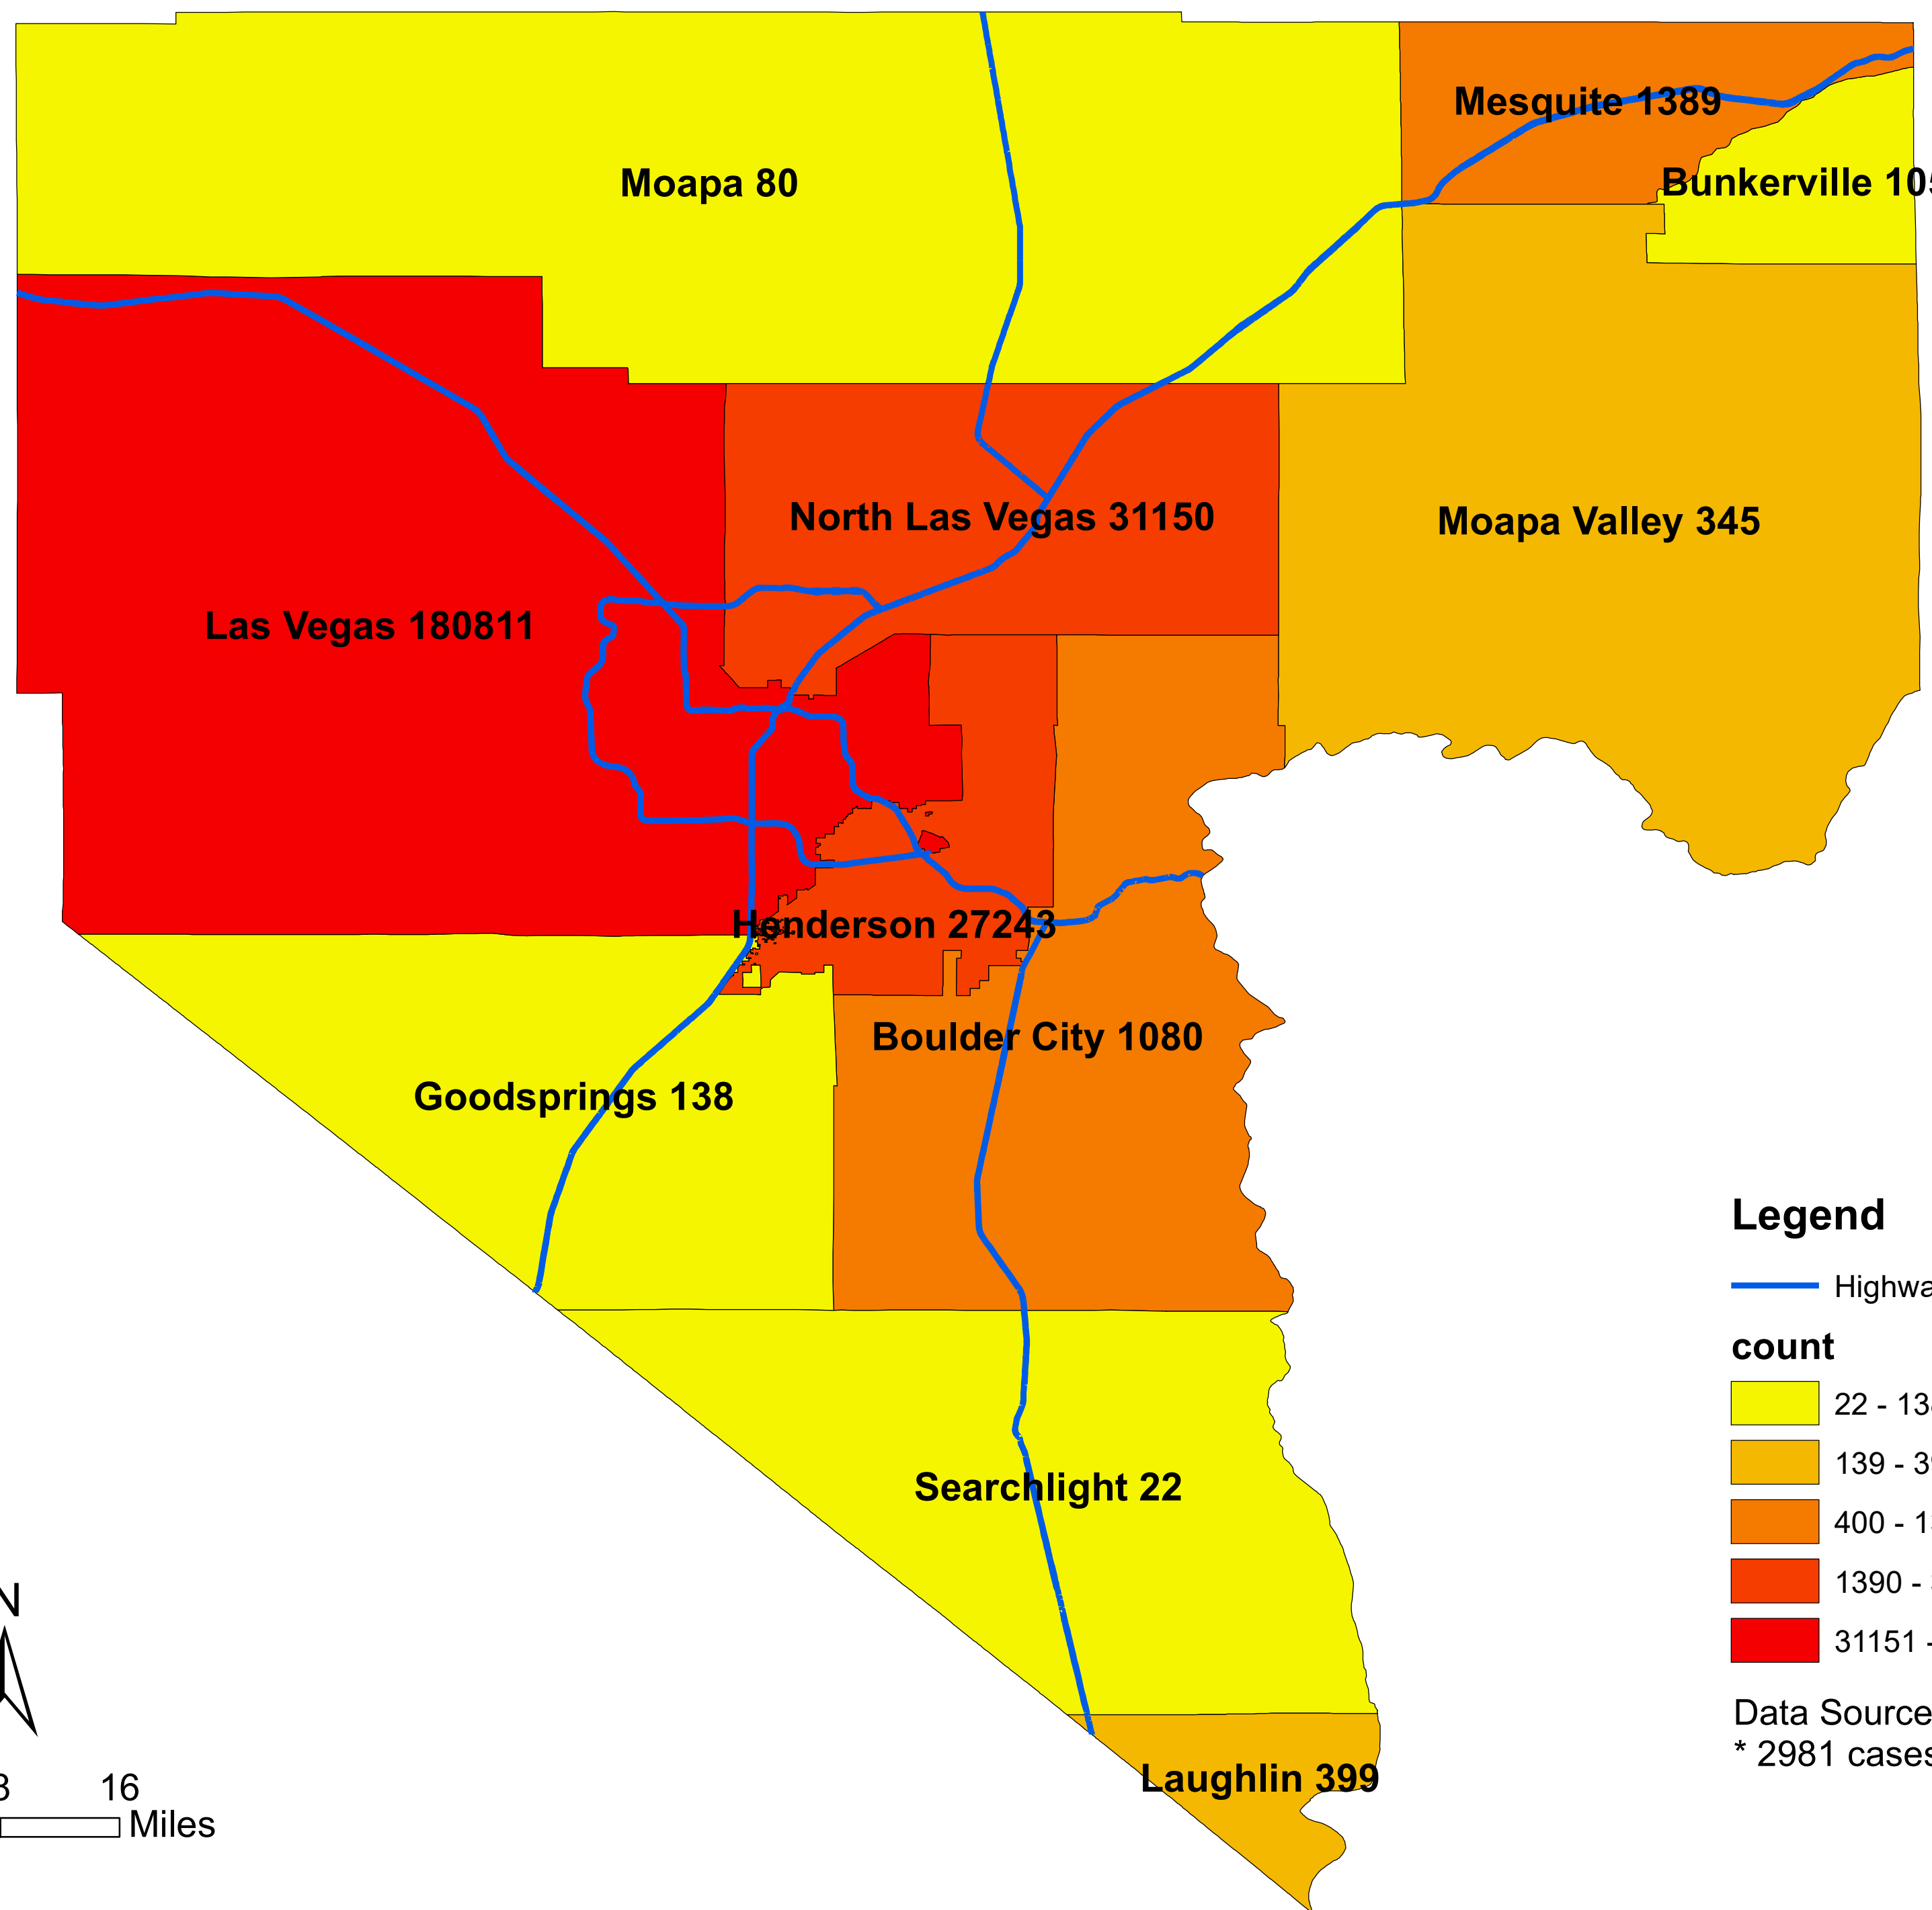

Number of COVID-19 cases by city in Clark county (05.11.2021)

Legend

— Highway

count

- 22 - 138
- 139 - 399
- 400 - 1389
- 1390 - 31150
- 31151 - 180811

Data Source: SNHD
* 2981 cases without city information