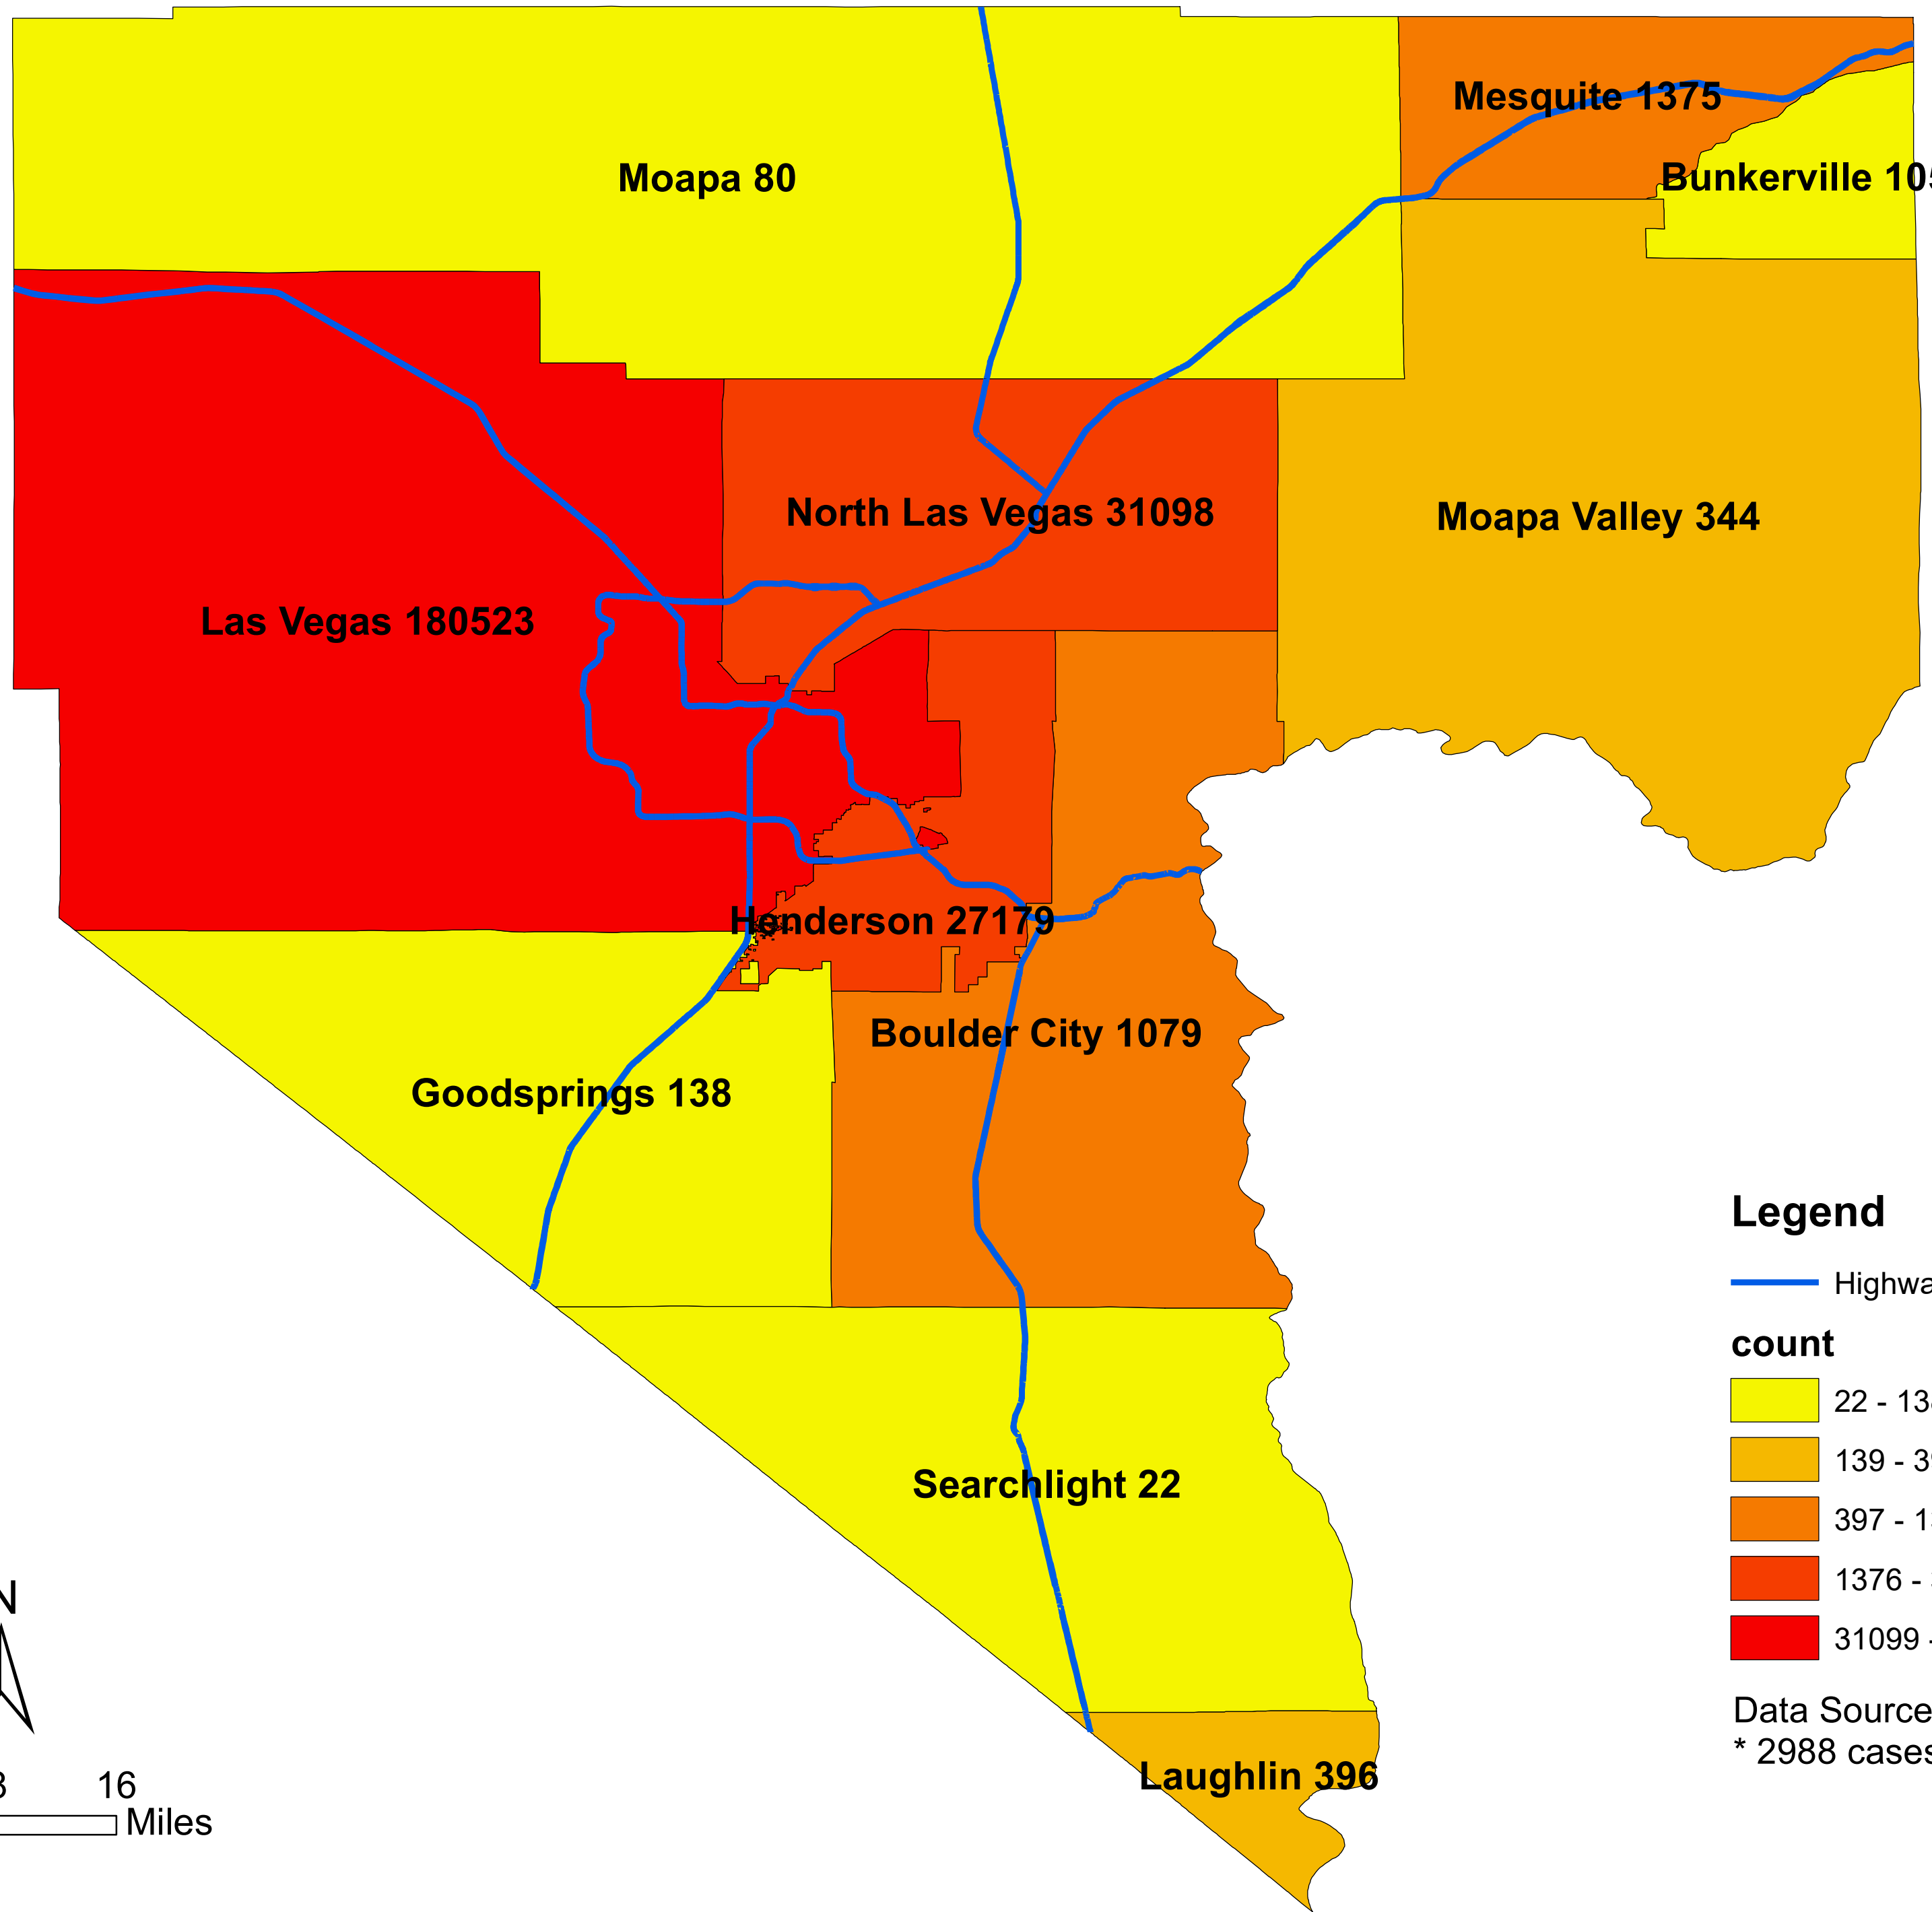

Number of COVID-19 cases by city in Clark county (05.10.2021)

Legend

— Highway

count

- 22 - 138
- 139 - 396
- 397 - 1375
- 1376 - 31098
- 31099 - 180523

Data Source: SNHD

* 2988 cases without city information

0 4 8 16 Miles