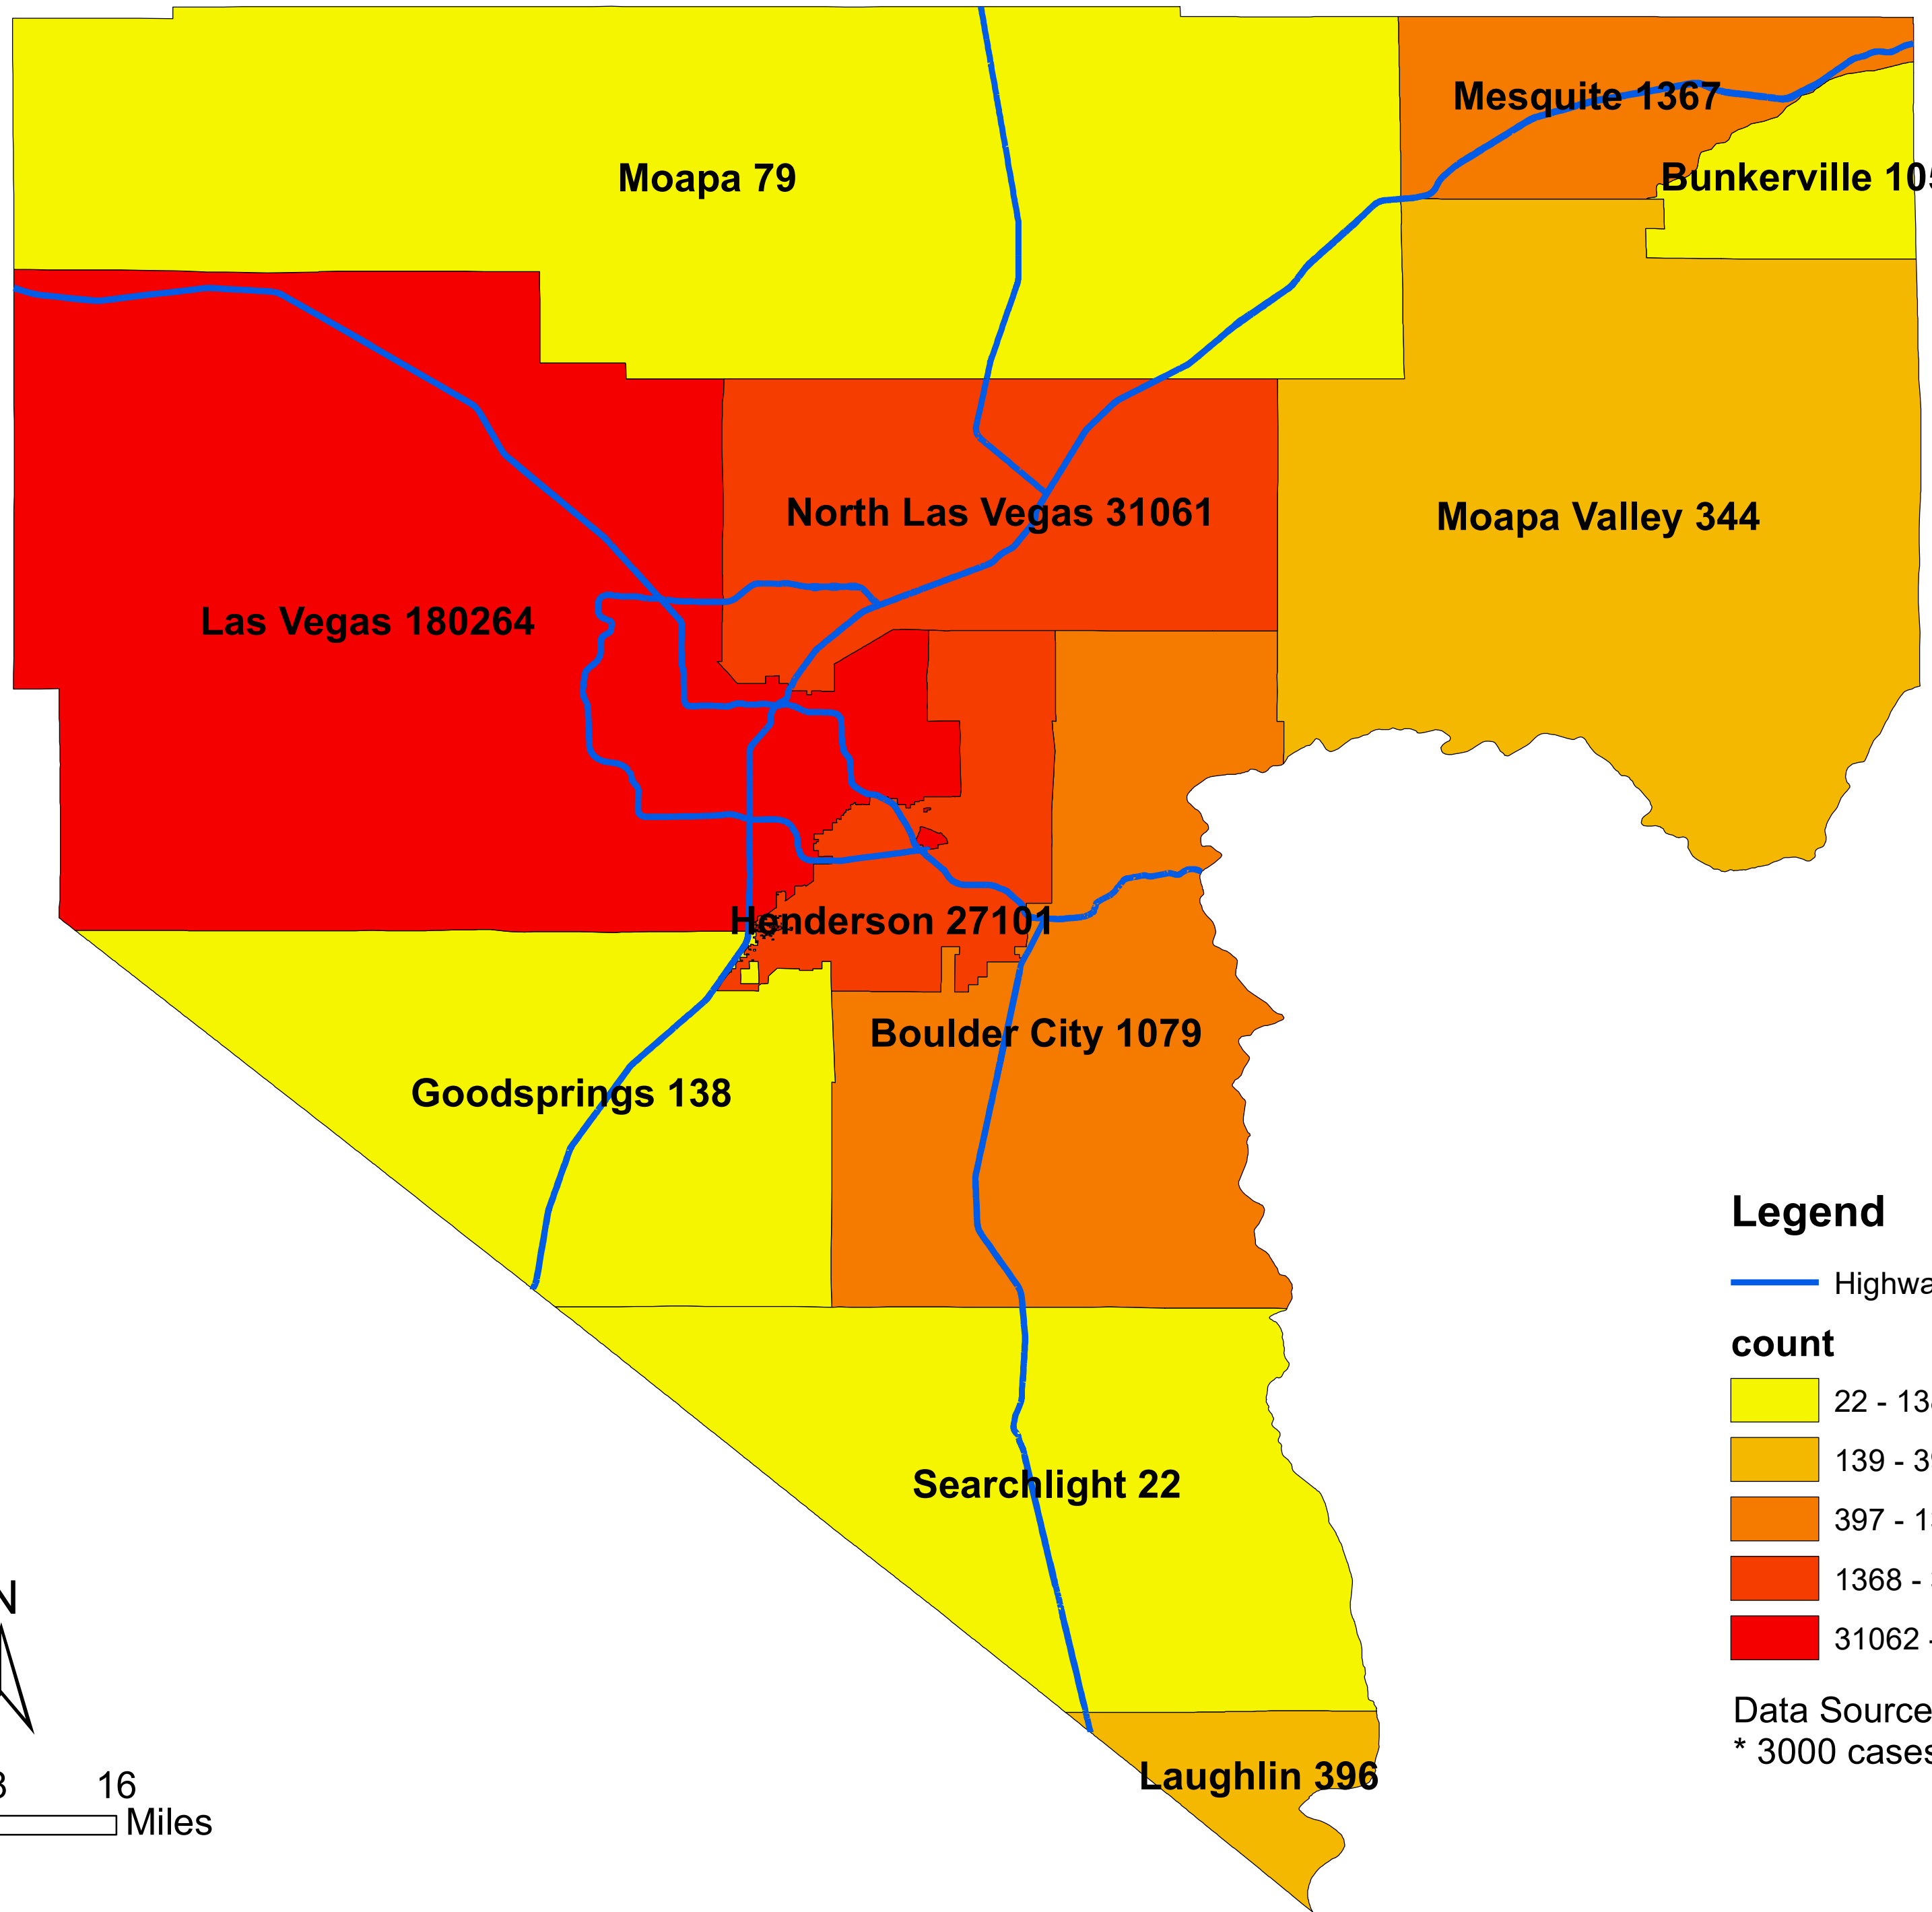

Number of COVID-19 cases by city in Clark county (05.09.2021)

Legend

— Highway

count

Data Source: SNHD

* 3000 cases without city information

0 4 8 16 Miles