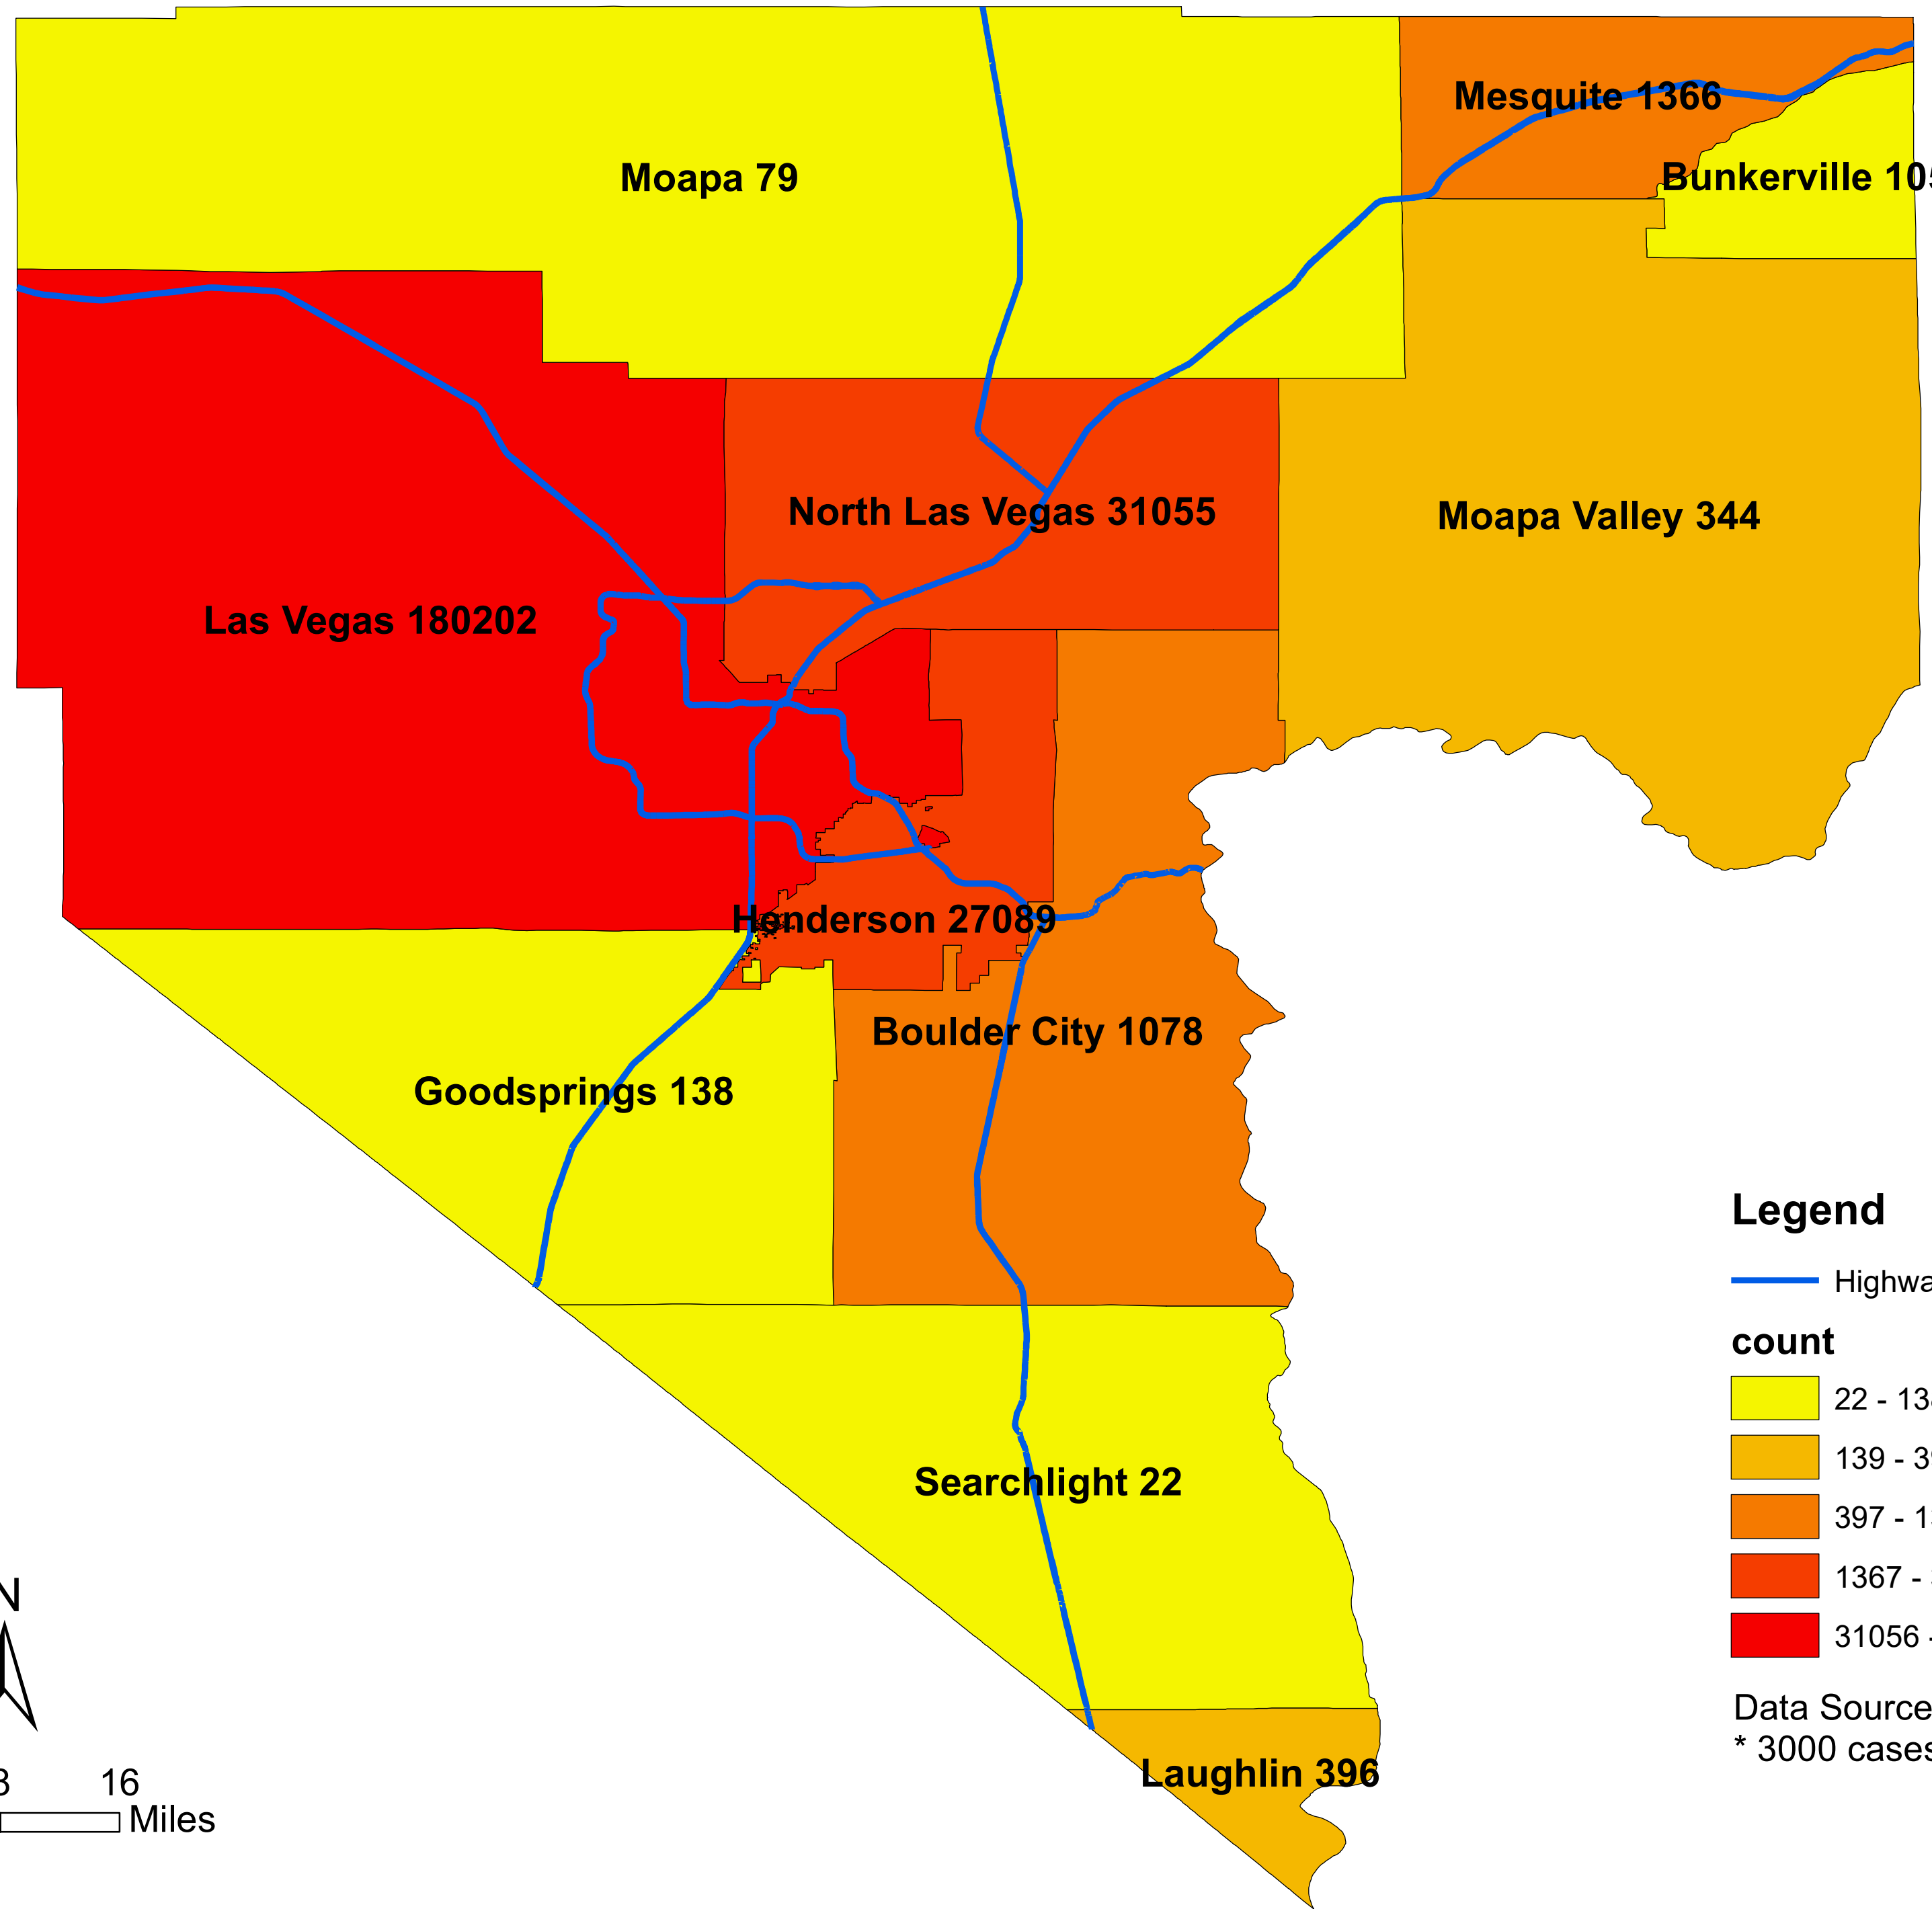

Number of COVID-19 cases by city in Clark county (05.08.2021)

Legend

— Highway

count

- 22 - 138
- 139 - 396
- 397 - 1366
- 1367 - 31055
- 31056 - 180202

Data Source: SNHD

* 3000 cases without city information

0 4 8 16 Miles