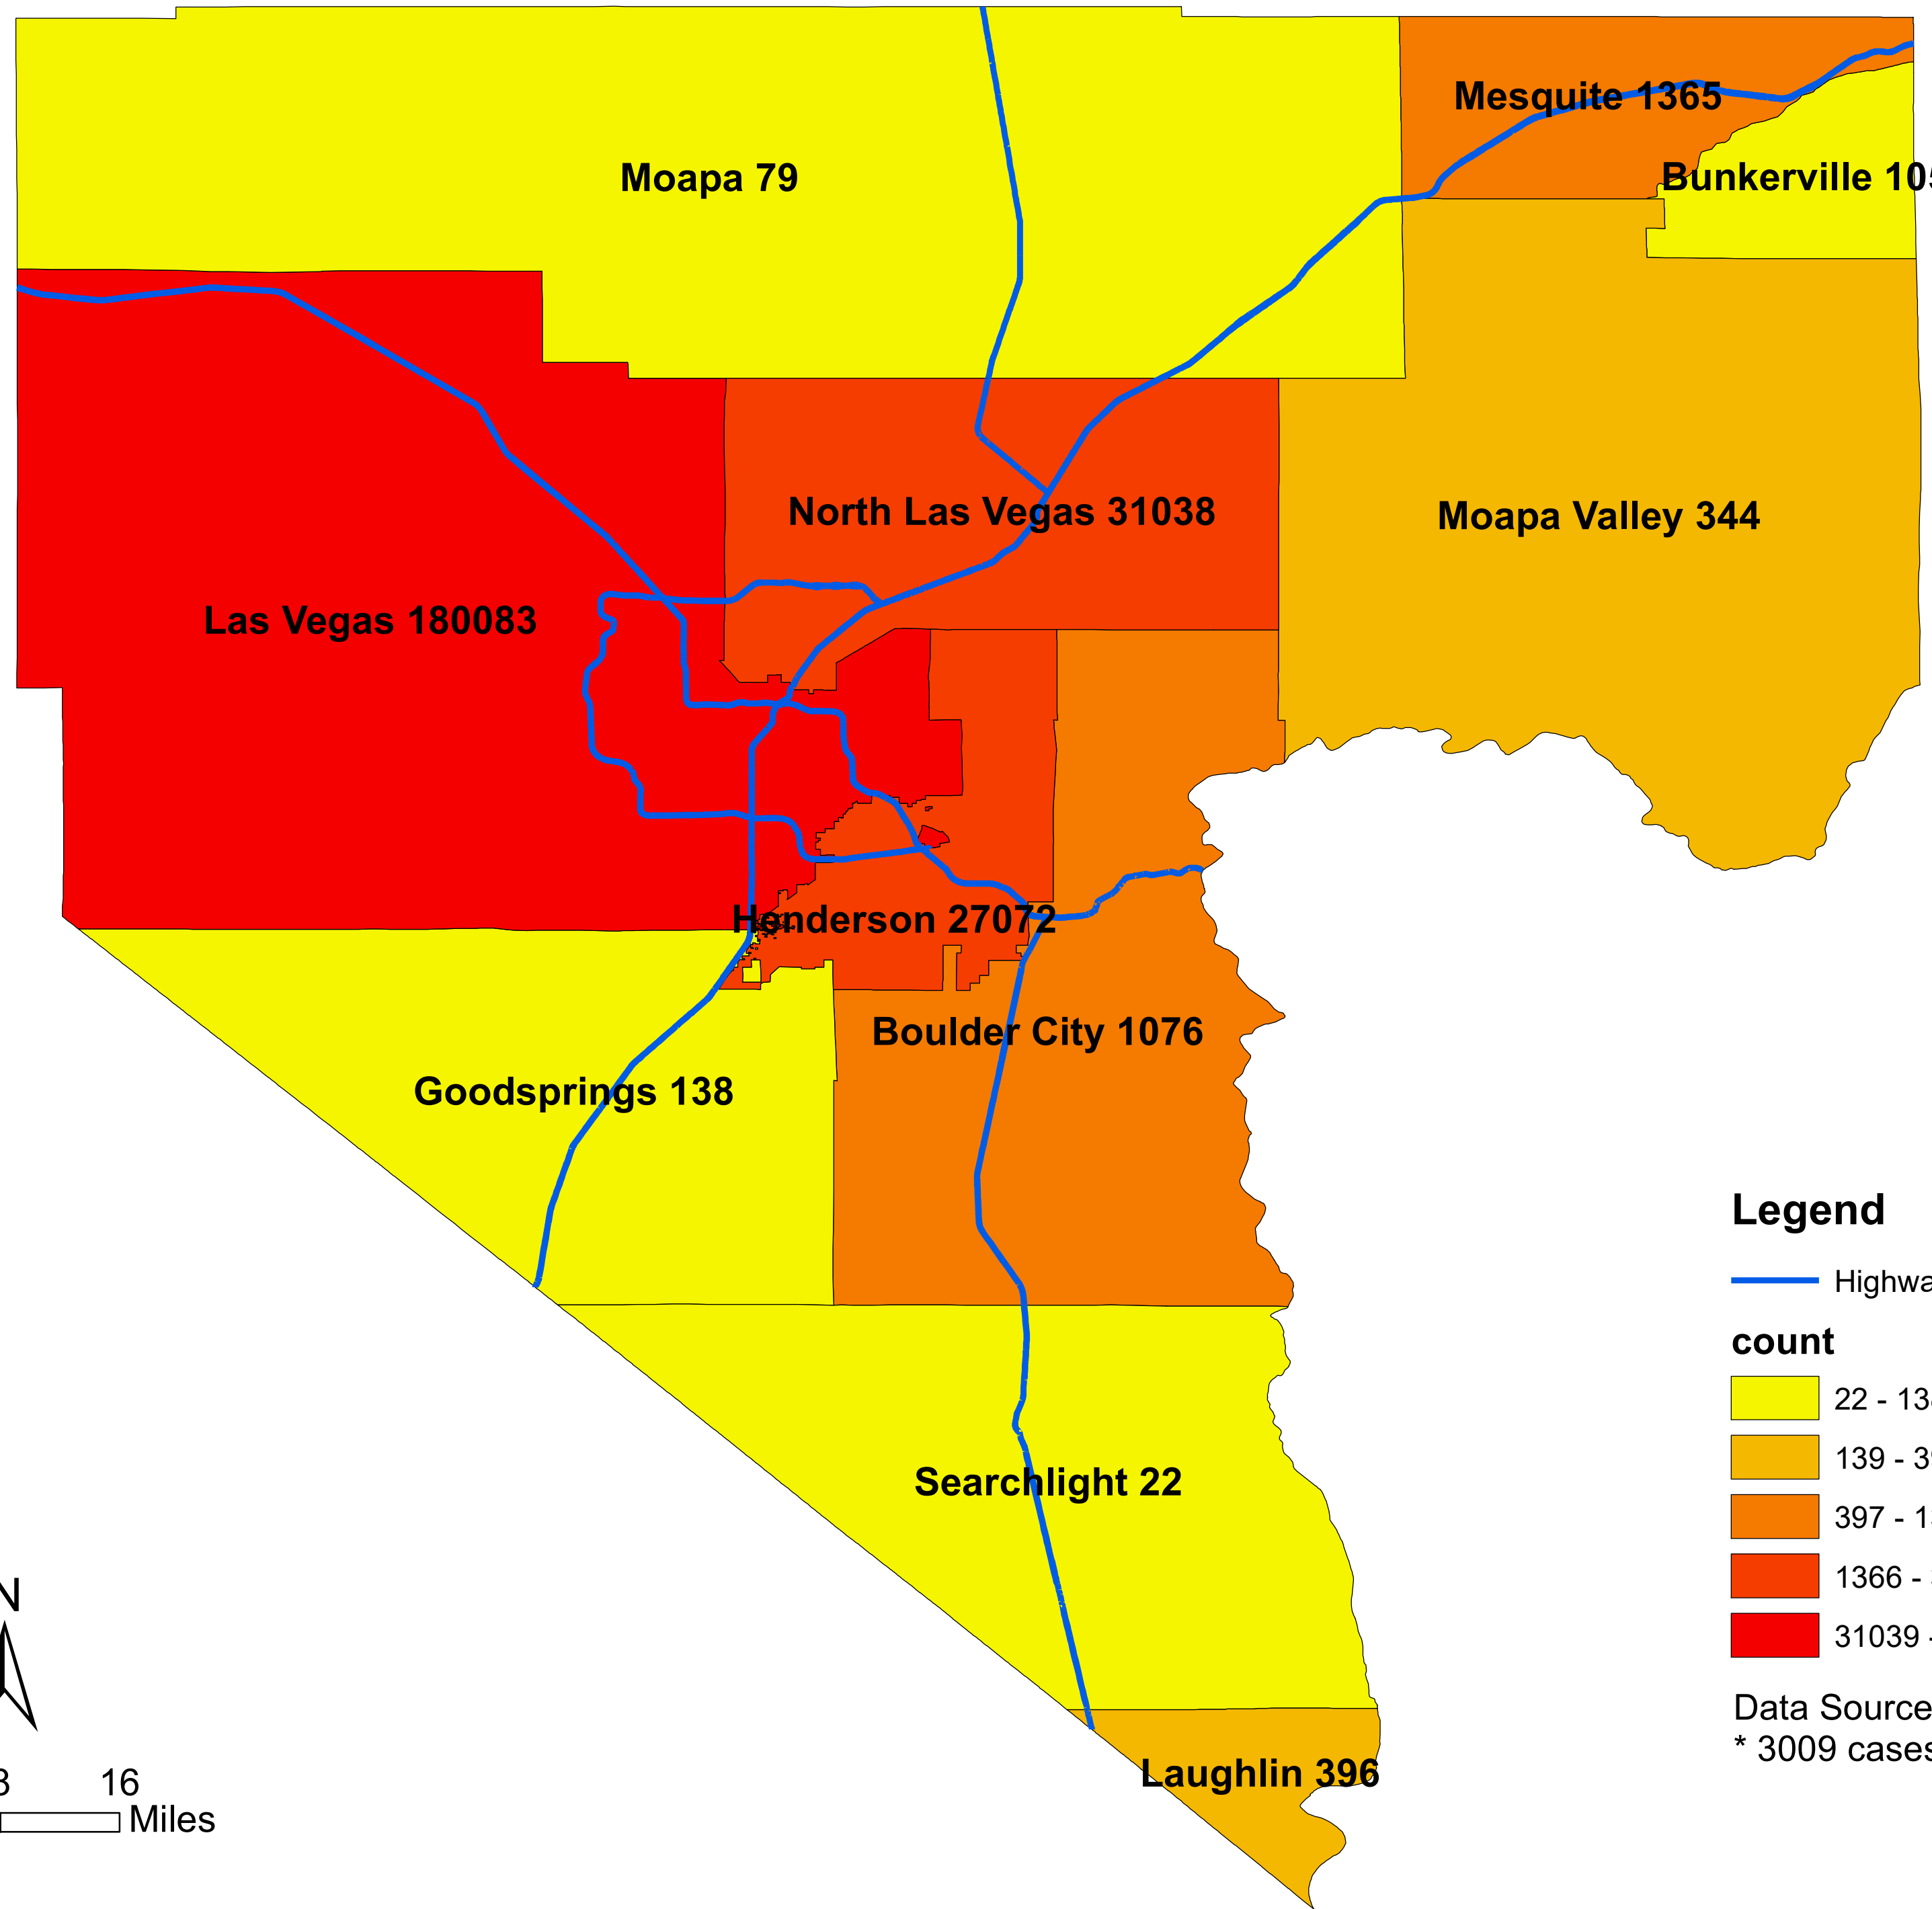

Number of COVID-19 cases by city in Clark county (05.07.2021)

Legend

— Highway

count

- 22 - 138
- 139 - 396
- 397 - 1365
- 1366 - 31038
- 31039 - 180083

Data Source: SNHD

* 3009 cases without city information

0 4 8 16 Miles