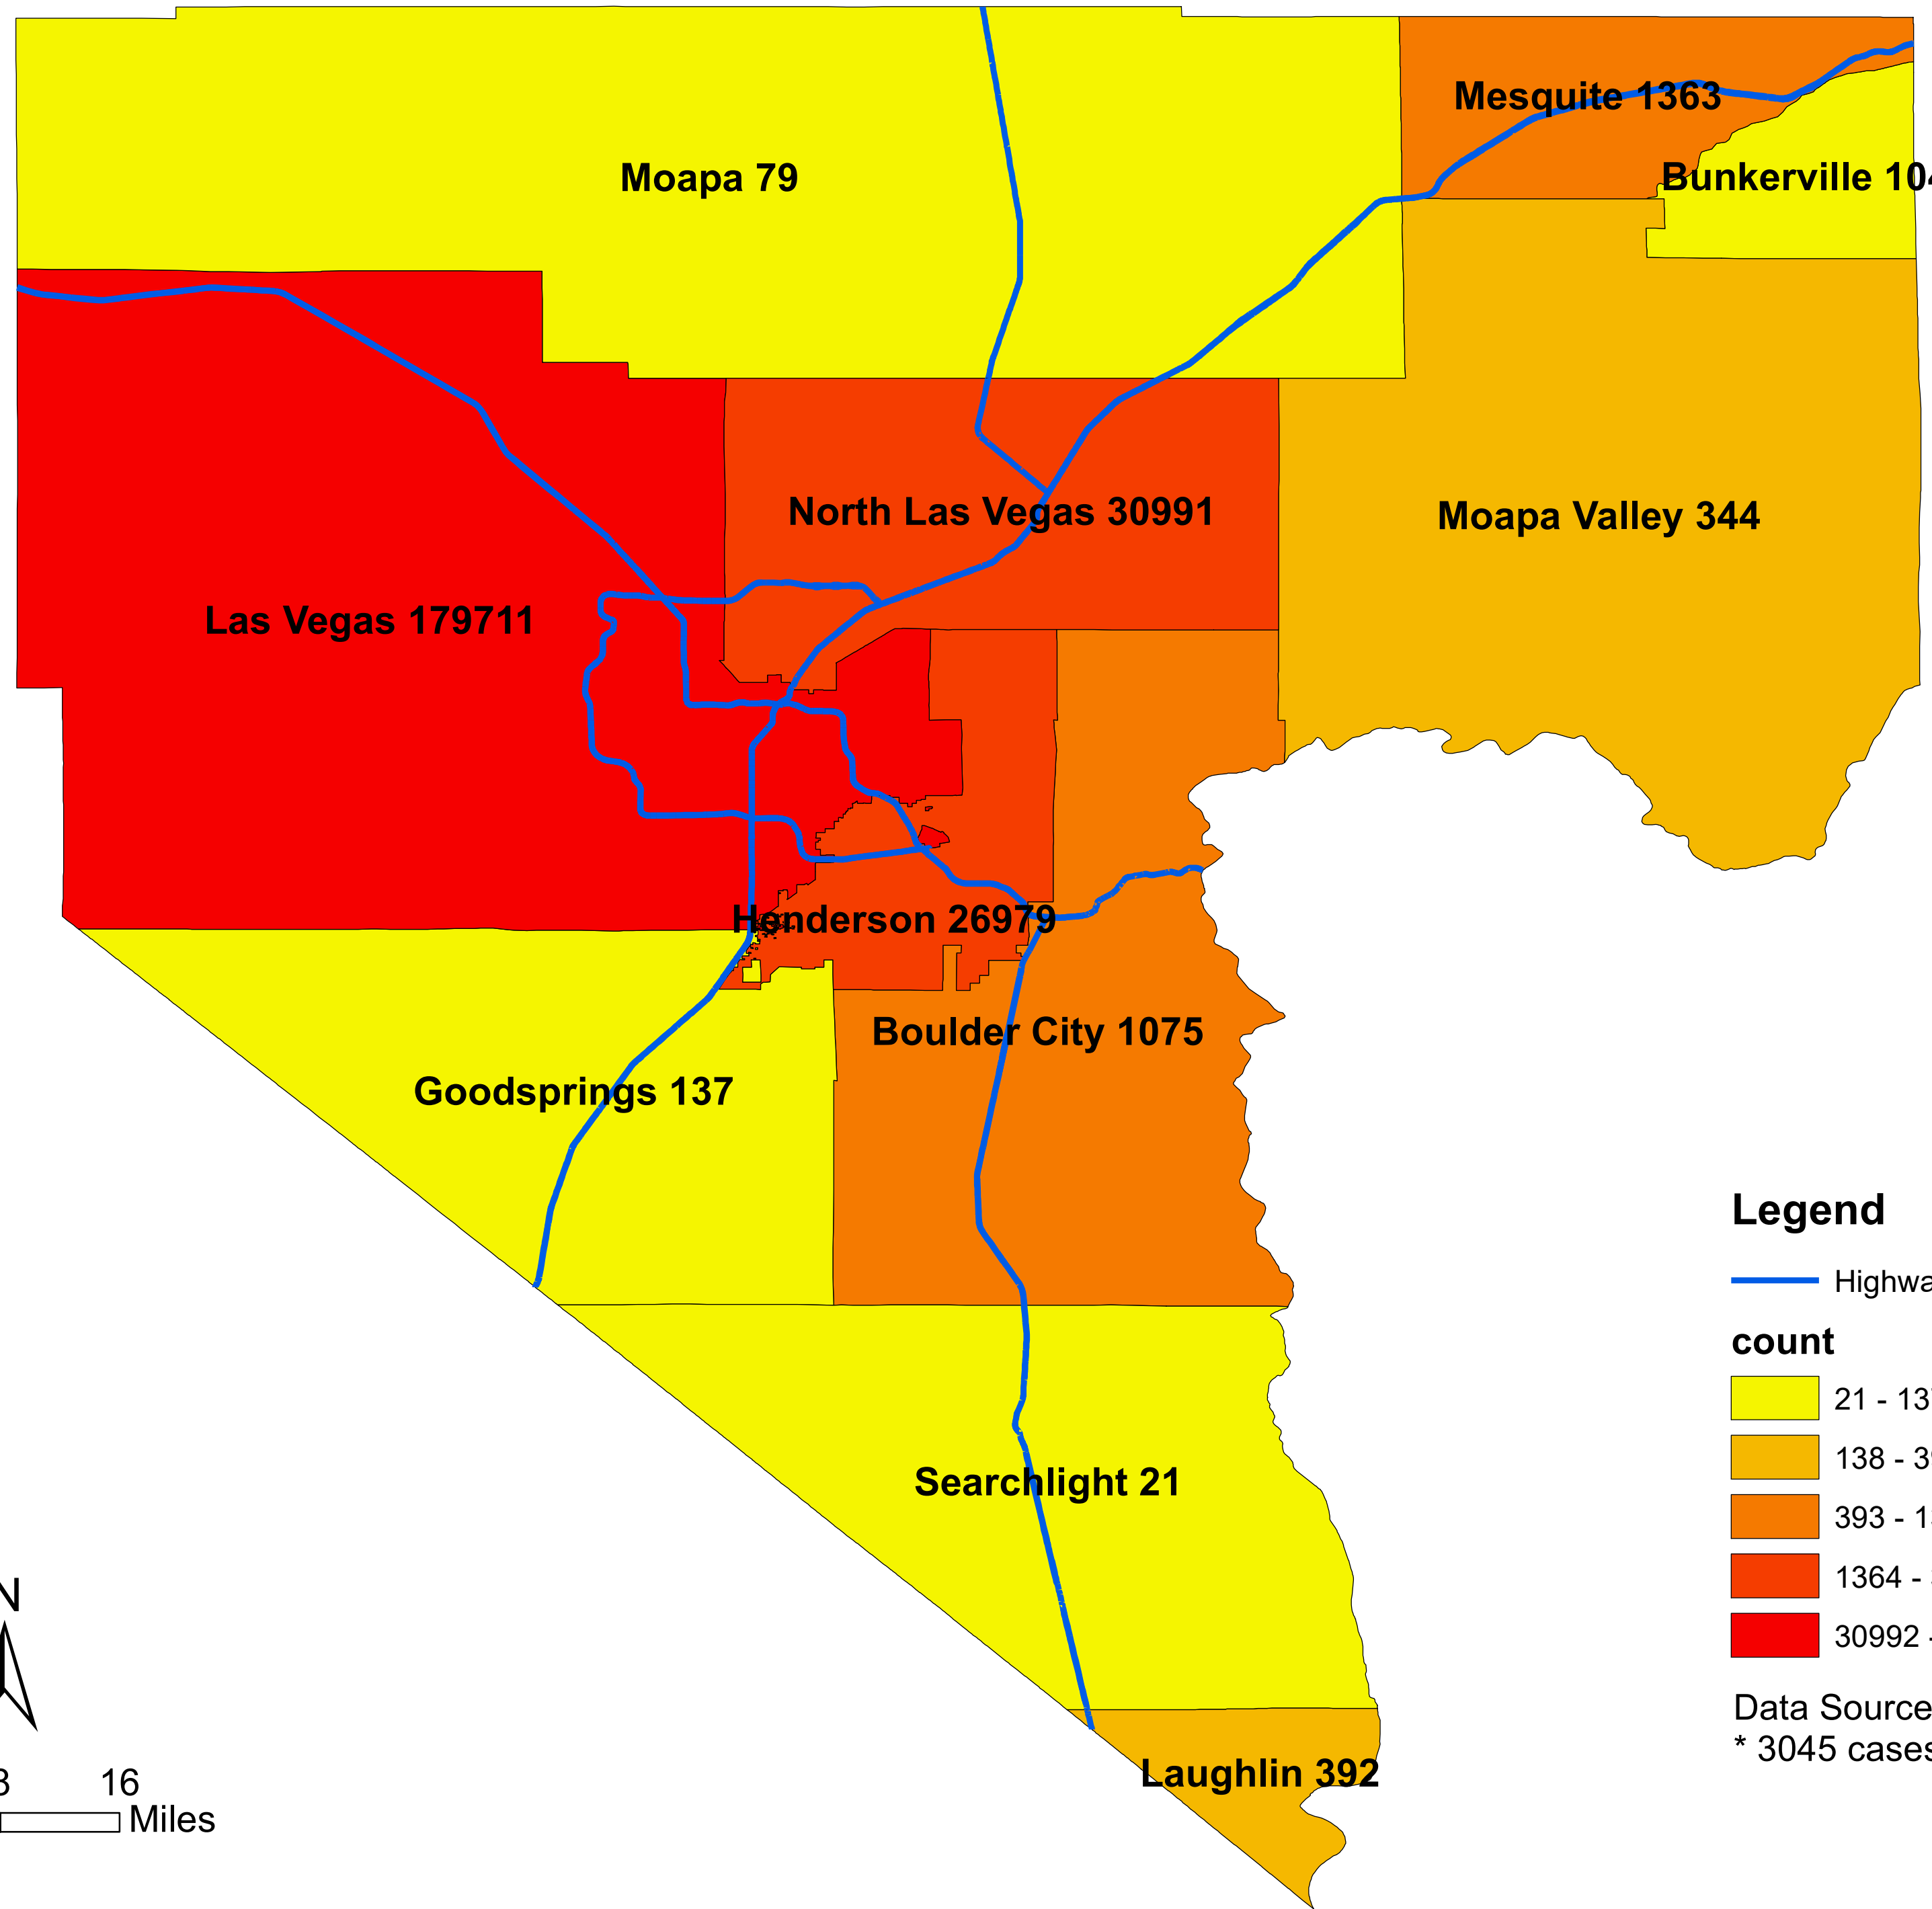

Number of COVID-19 cases by city in Clark county (05.06.2021)

Legend

— Highway

count

- 21 - 137
- 138 - 392
- 393 - 1363
- 1364 - 30991
- 30992 - 179711

Data Source: SNHD

* 3045 cases without city information

0 4 8 16 Miles