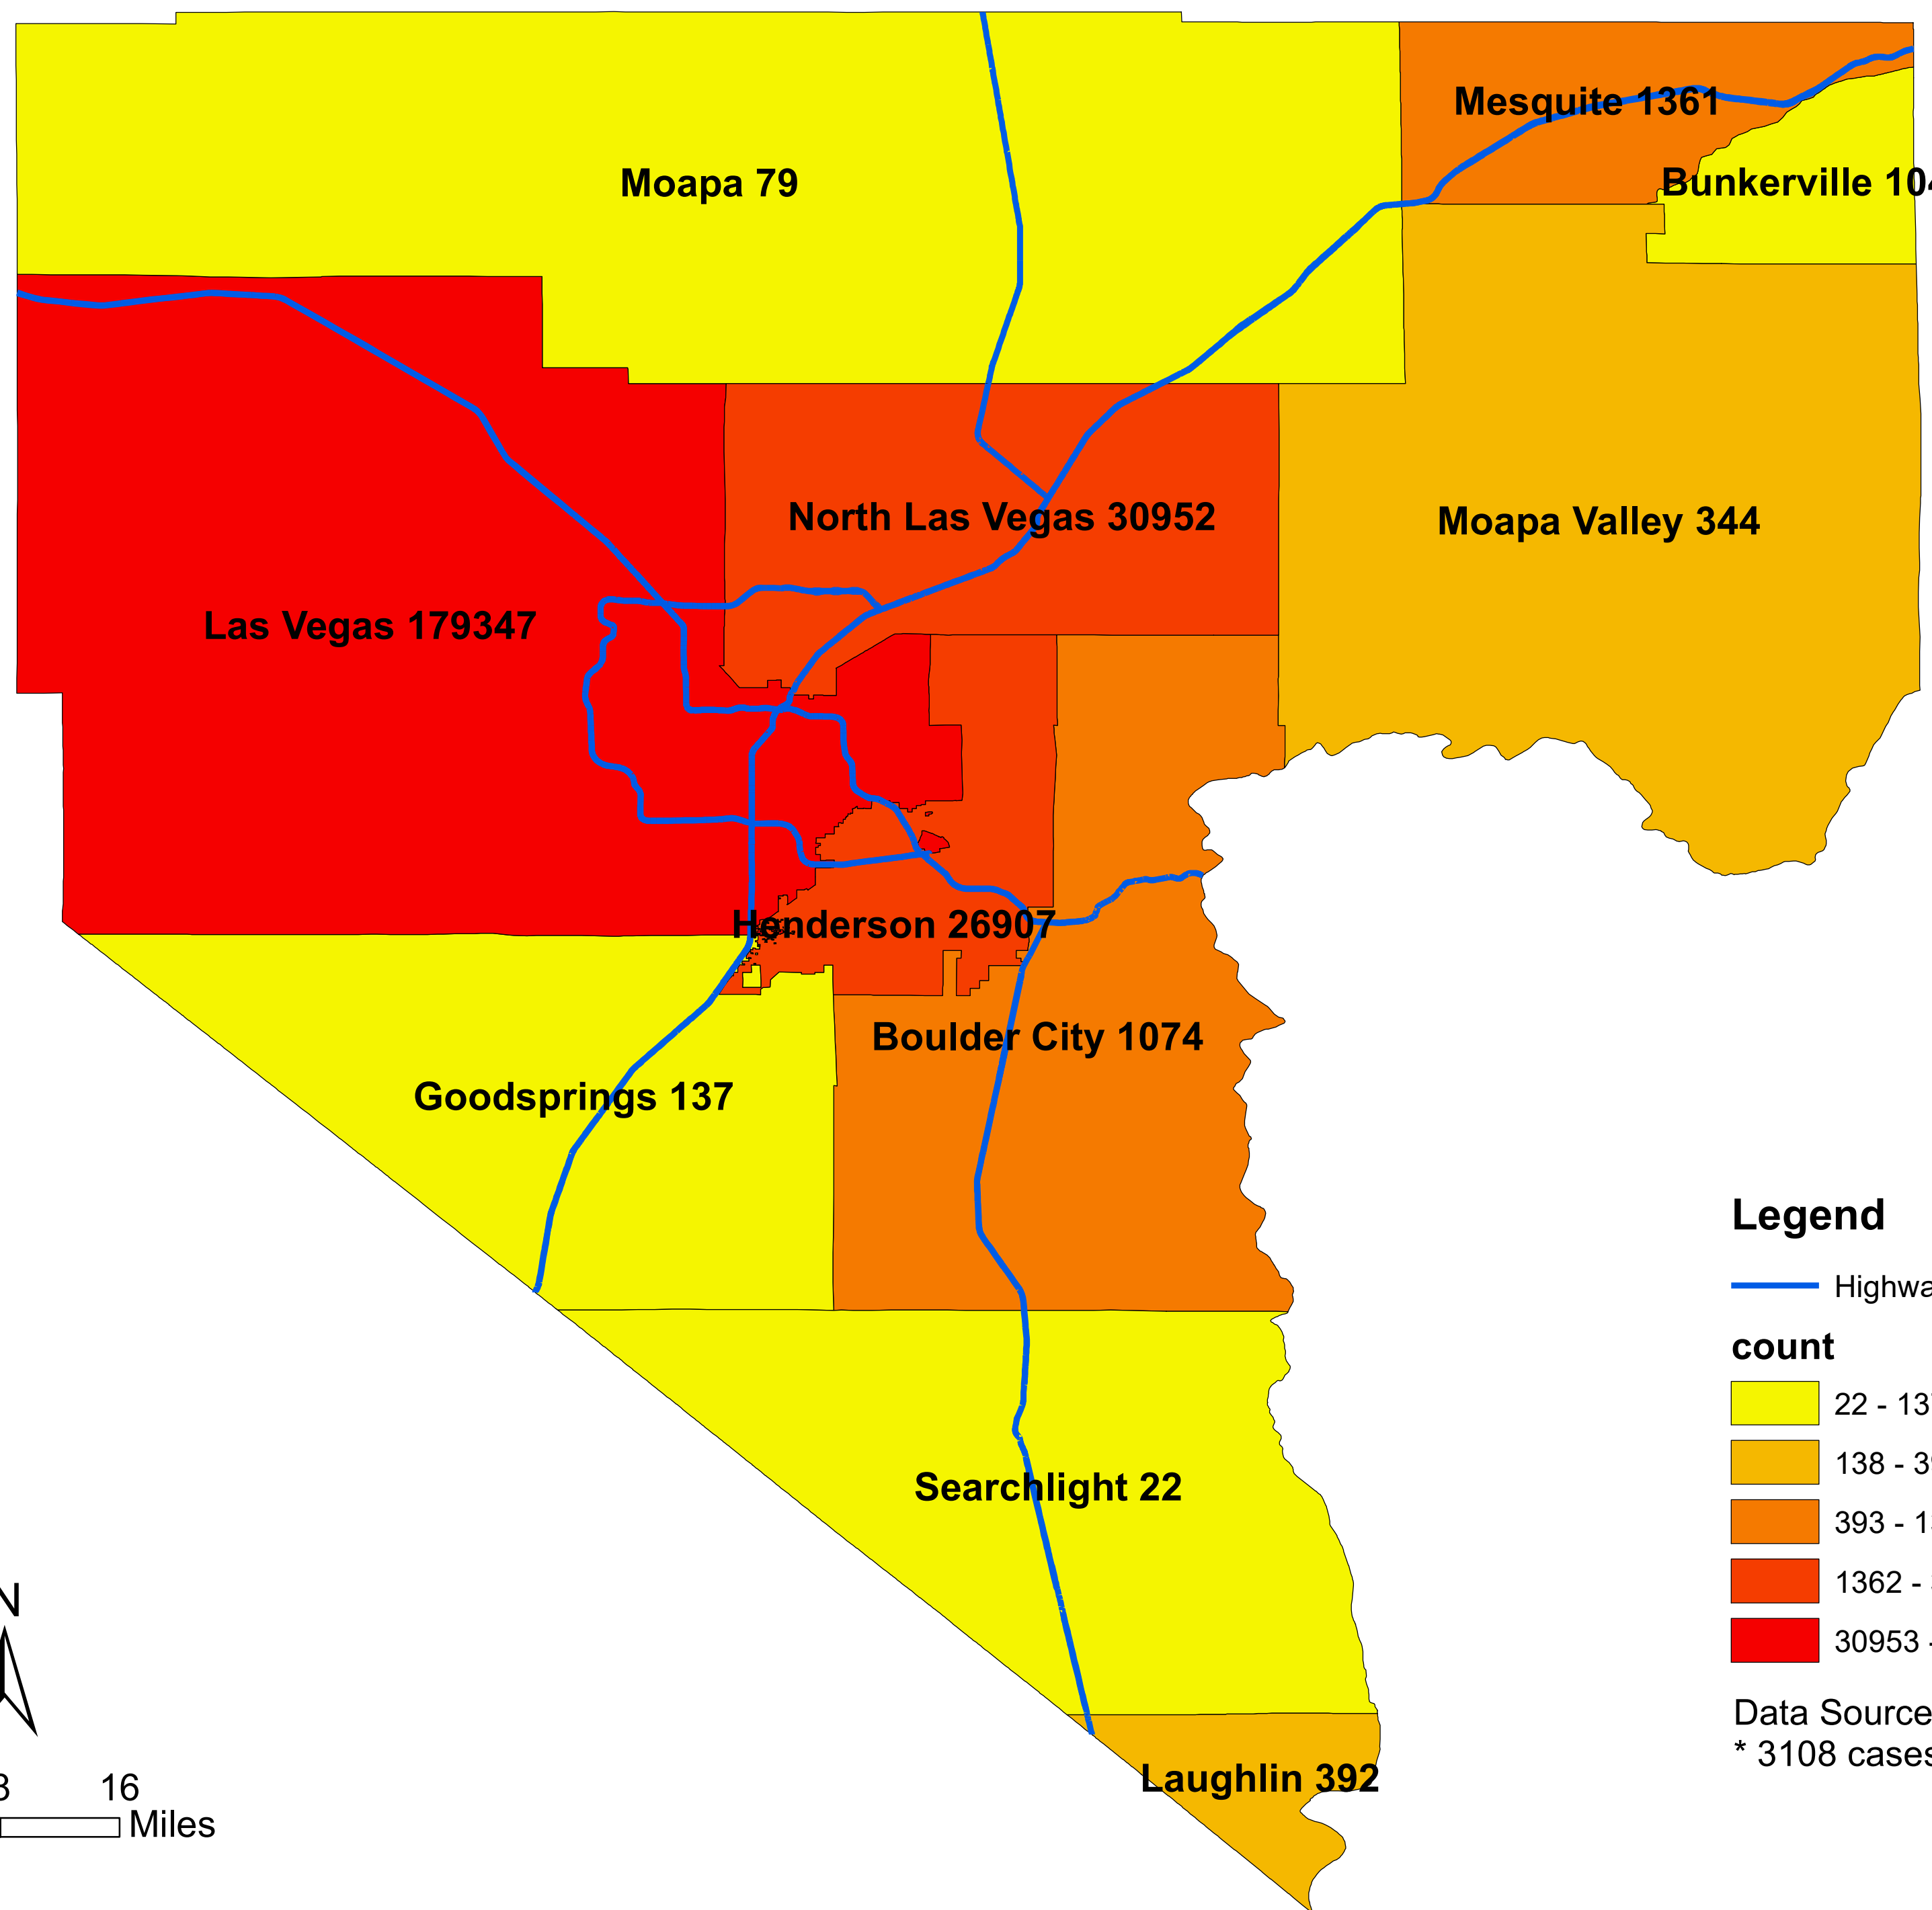

# Number of COVID-19 cases by city in Clark county (05.05.2021)

## Legend

— Highway

### count

- 22 - 137
- 138 - 392
- 393 - 1361
- 1362 - 30952
- 30953 - 179347

Data Source: SNHD  
\* 3108 cases without city information