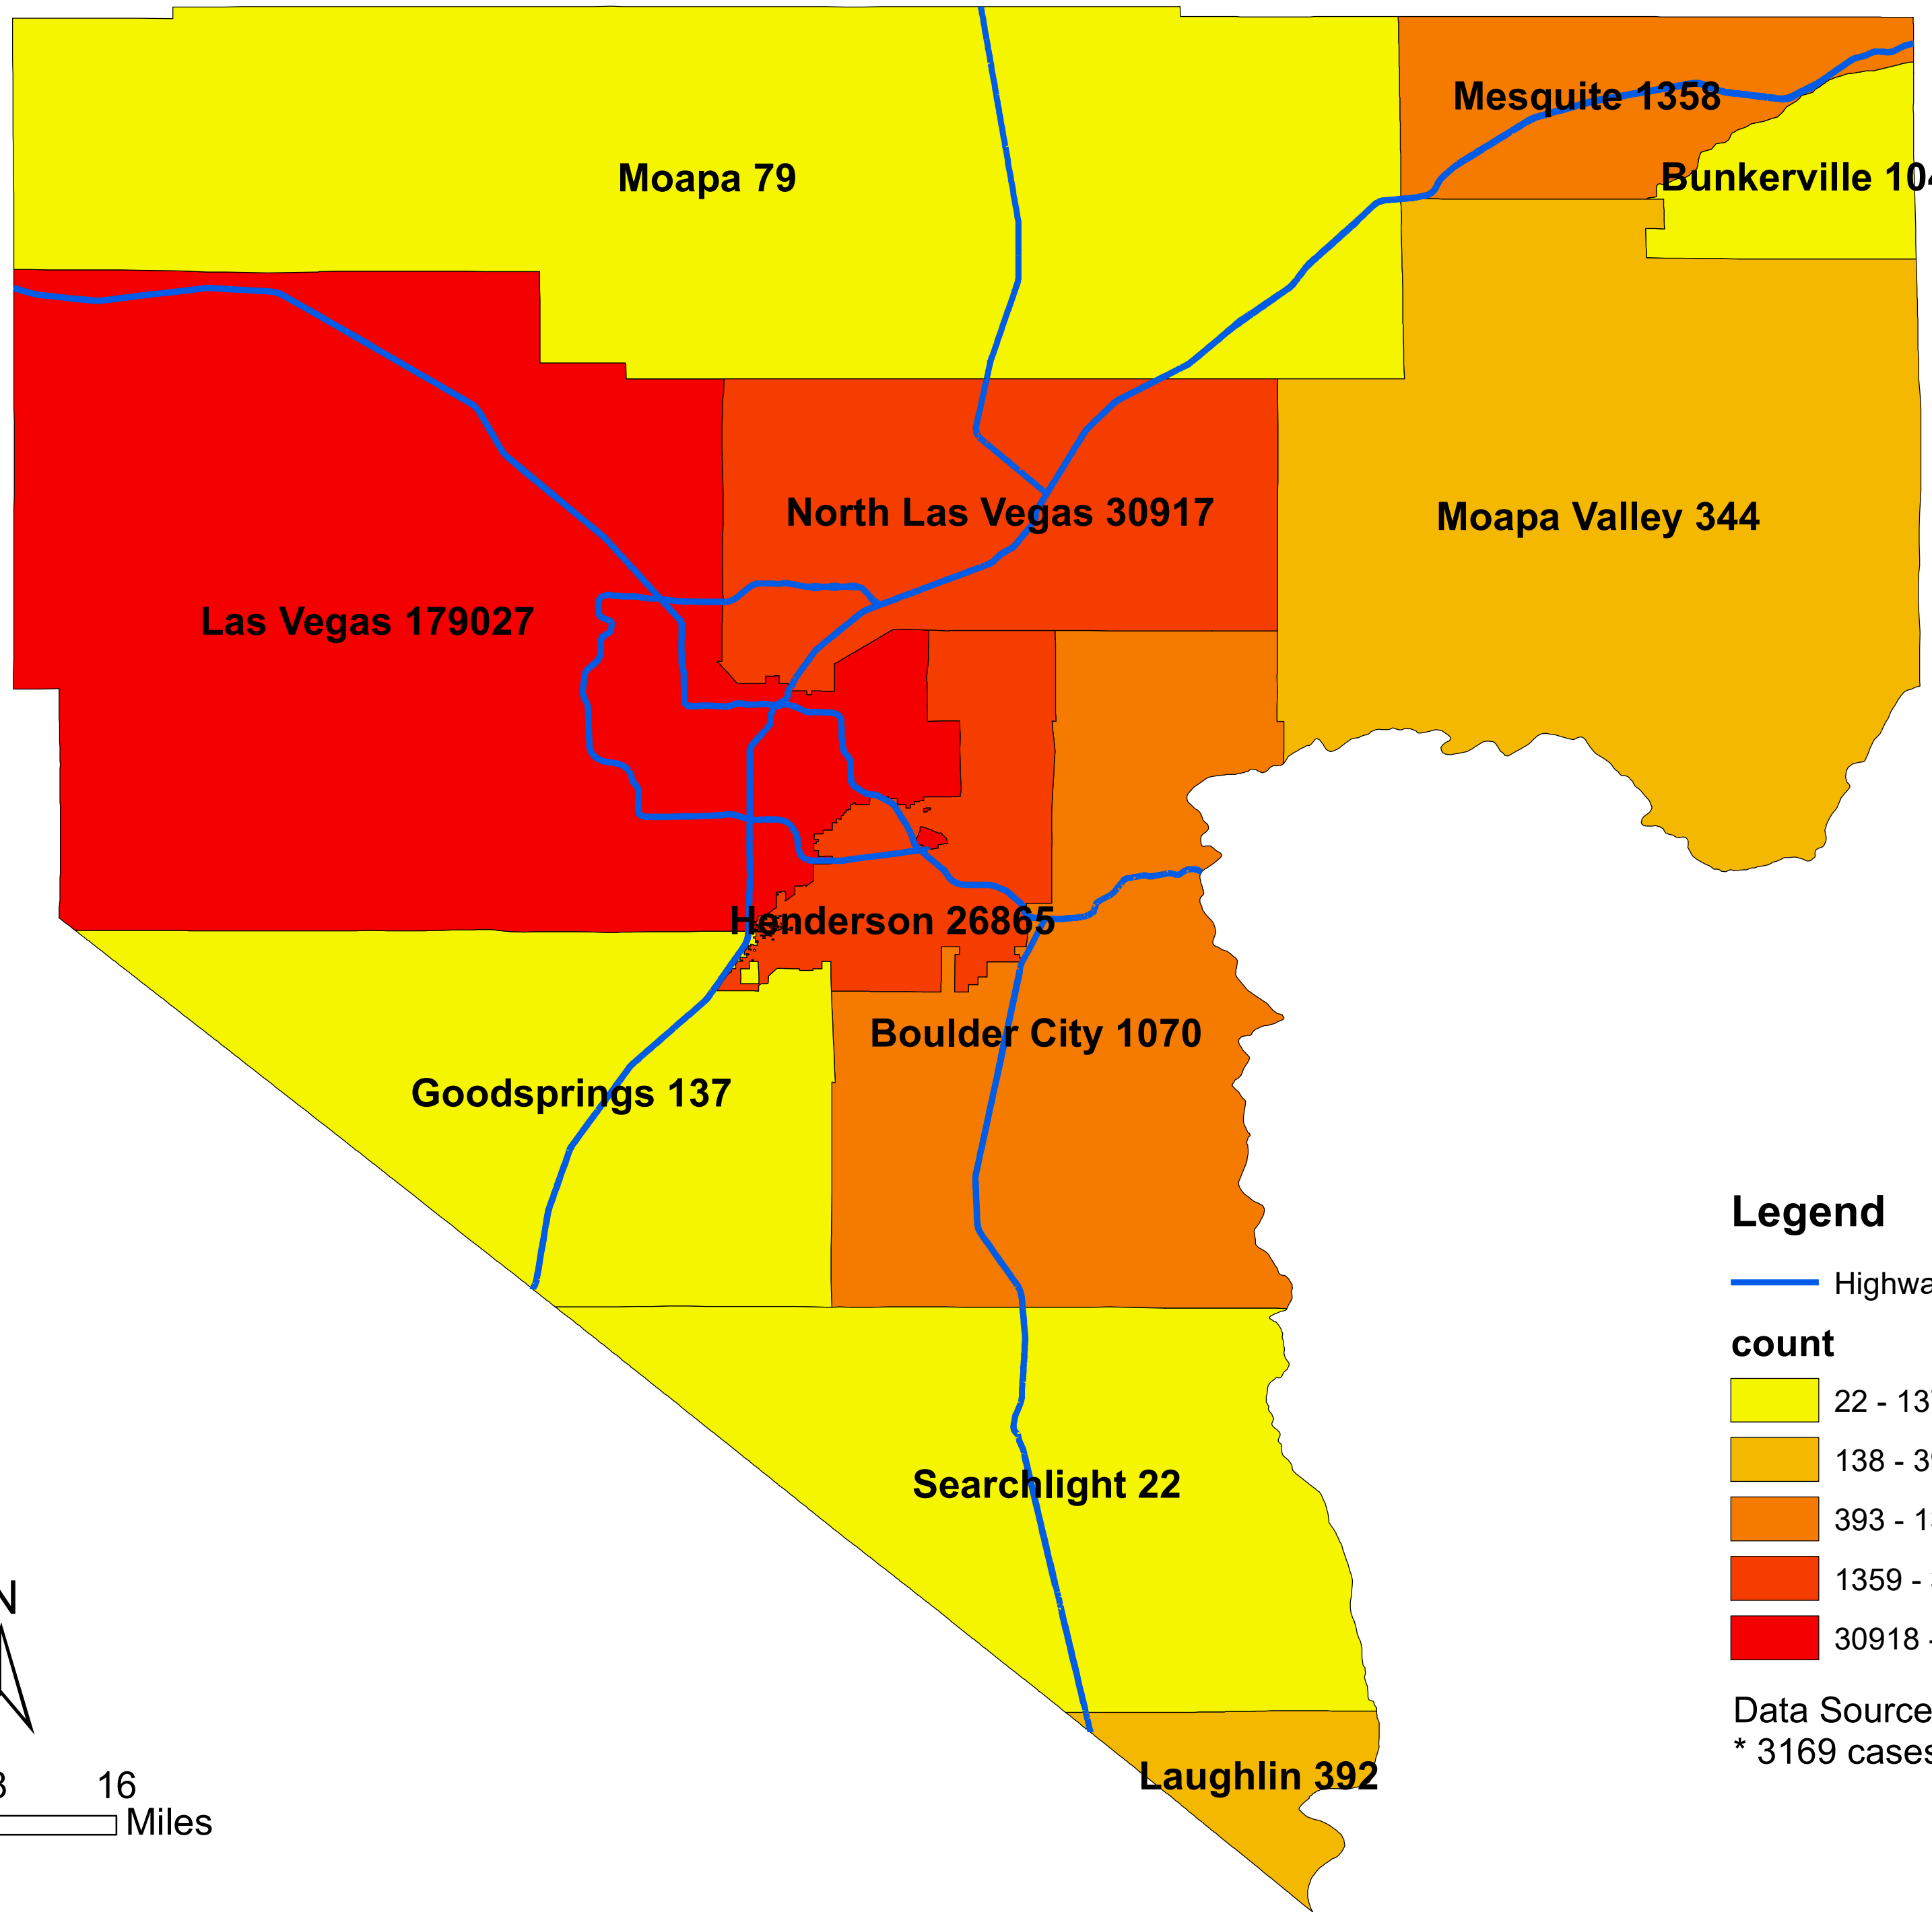

Number of COVID-19 cases by city in Clark county (05.04.2021)

Legend

— Highway

count

Data Source: SNHD

* 3169 cases without city information

0 4 8 16 Miles