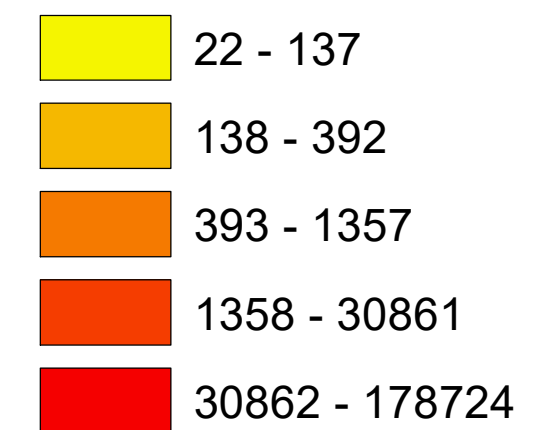

Number of COVID-19 cases by city in Clark county (05.03.2021)

Legend

— Highway

count

Data Source: SNHD

* 3,229 cases without city information

0 4 8 16 Miles