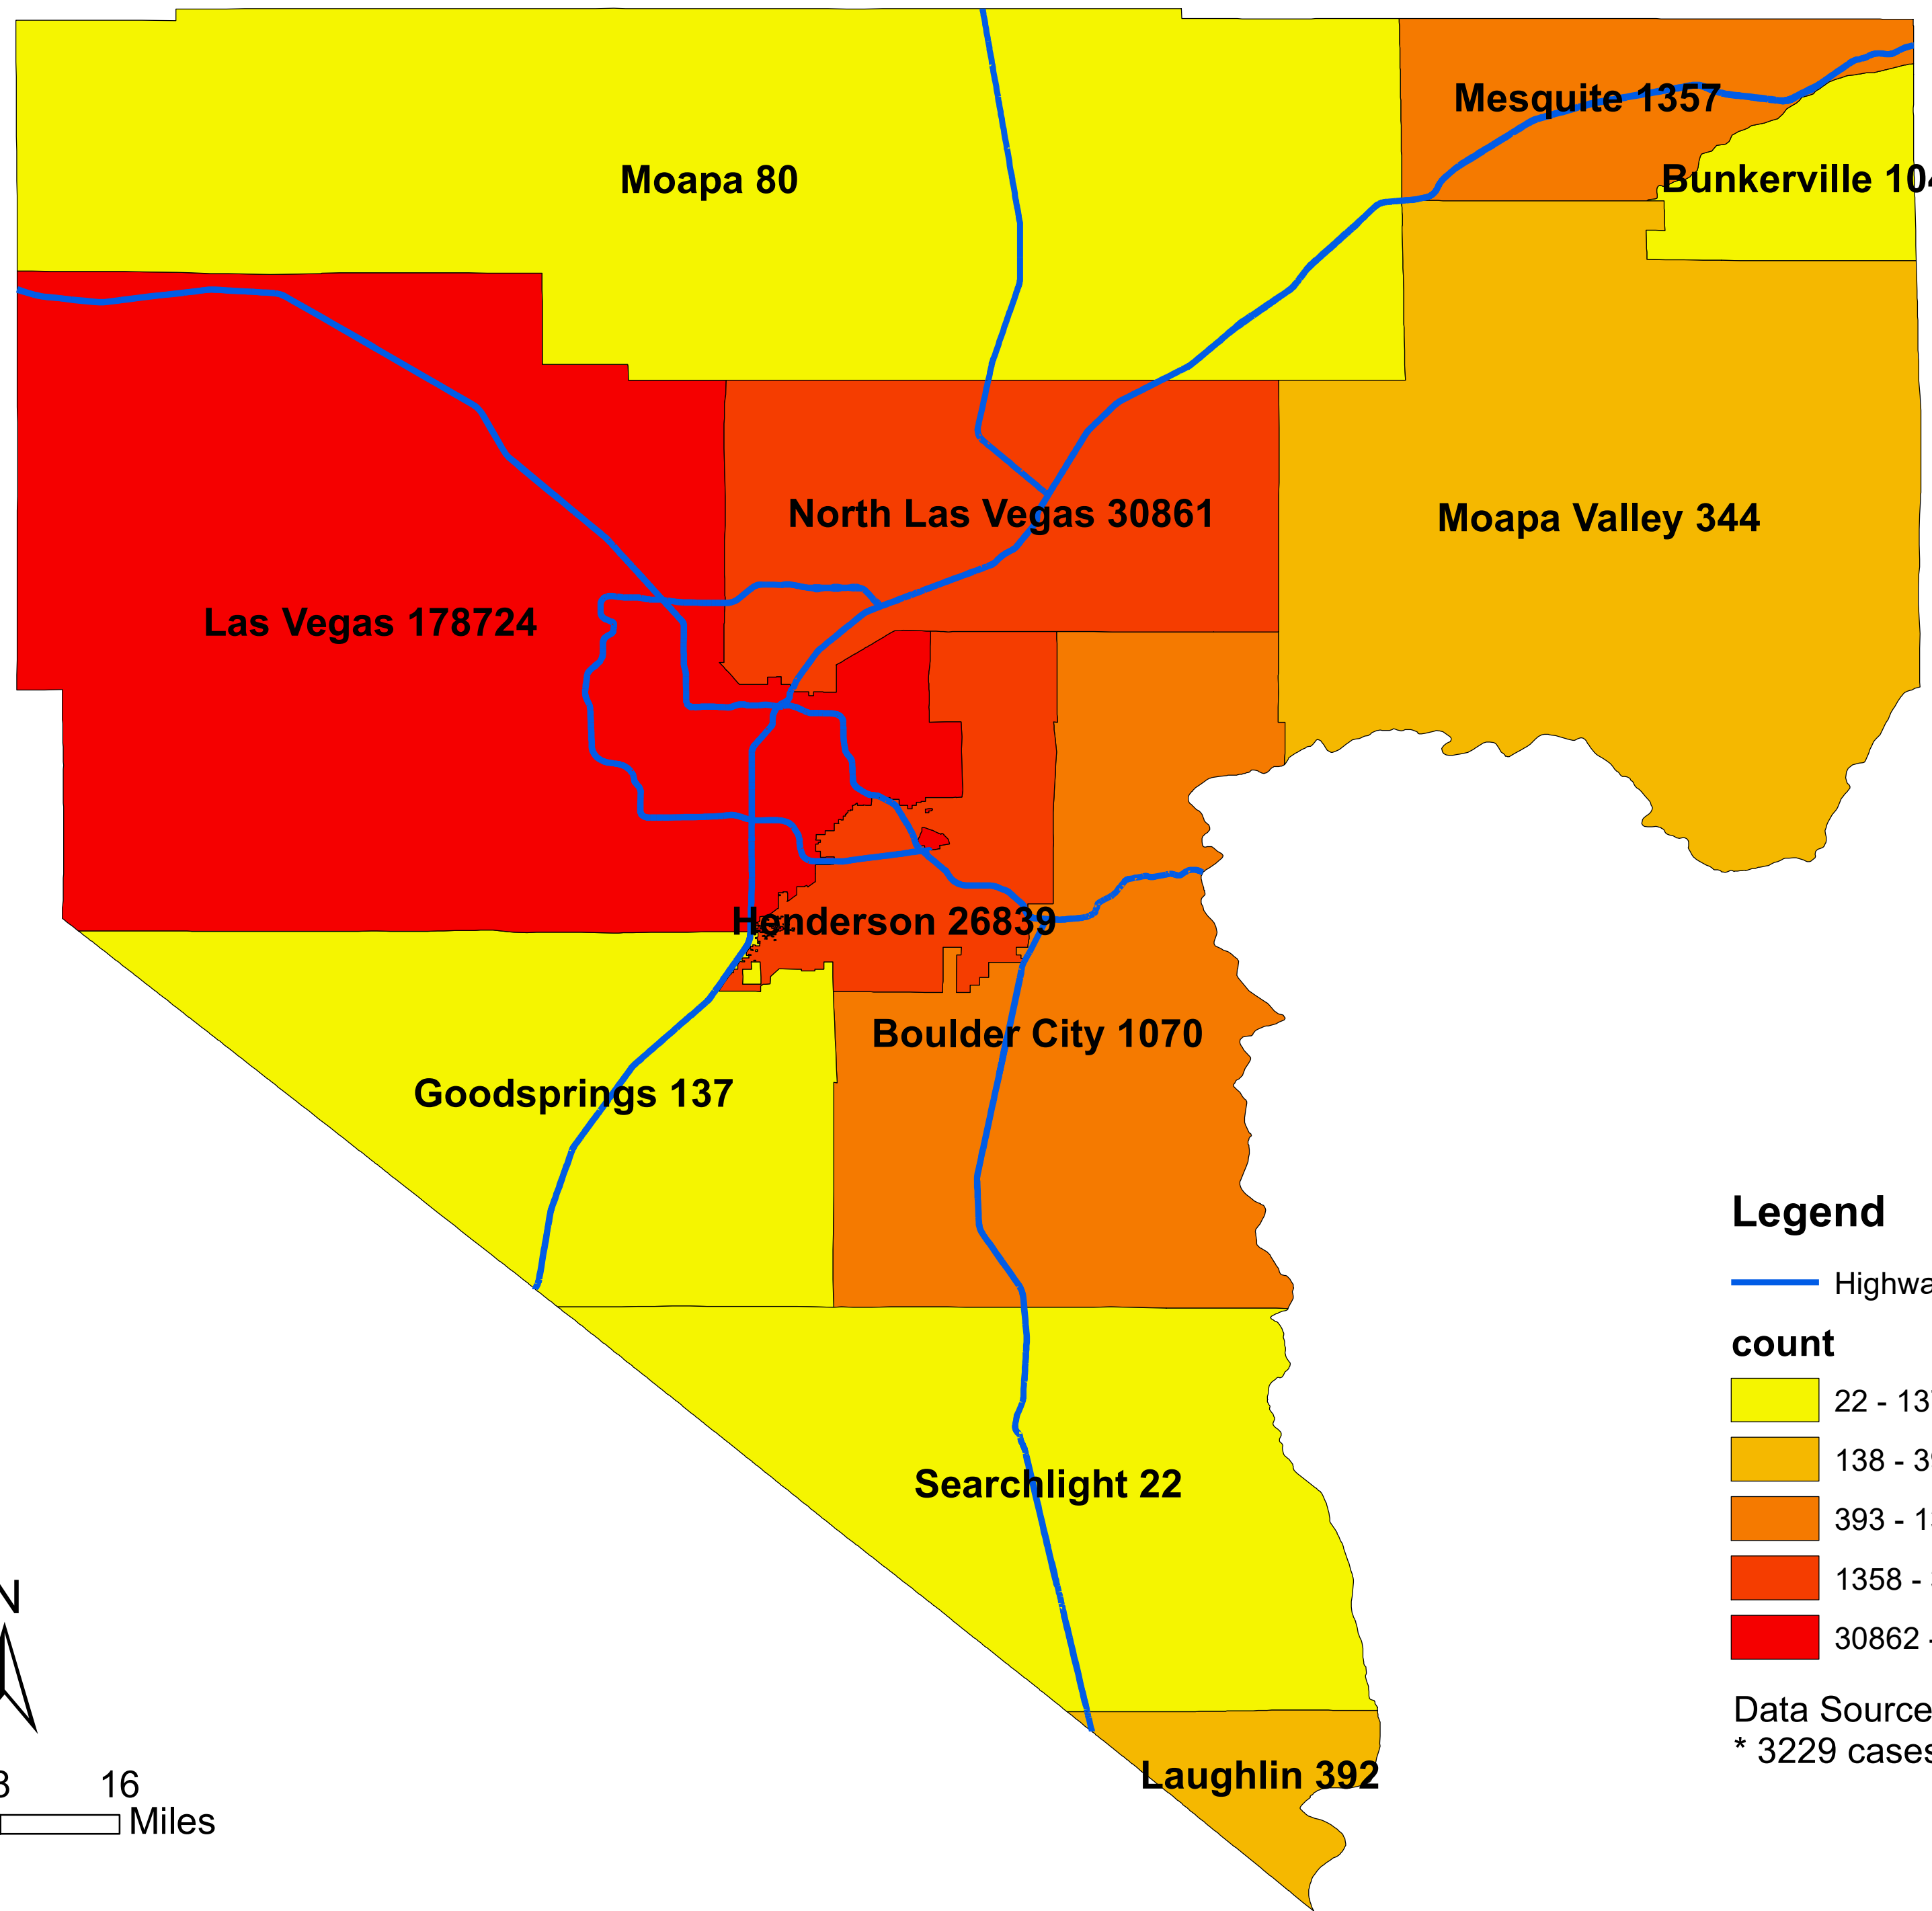

Number of COVID-19 cases by city in Clark county (05.03.2021)

Legend

— Highway

count

Data Source: SNHD

* 3,229 cases without city information

0 4 8 16 Miles