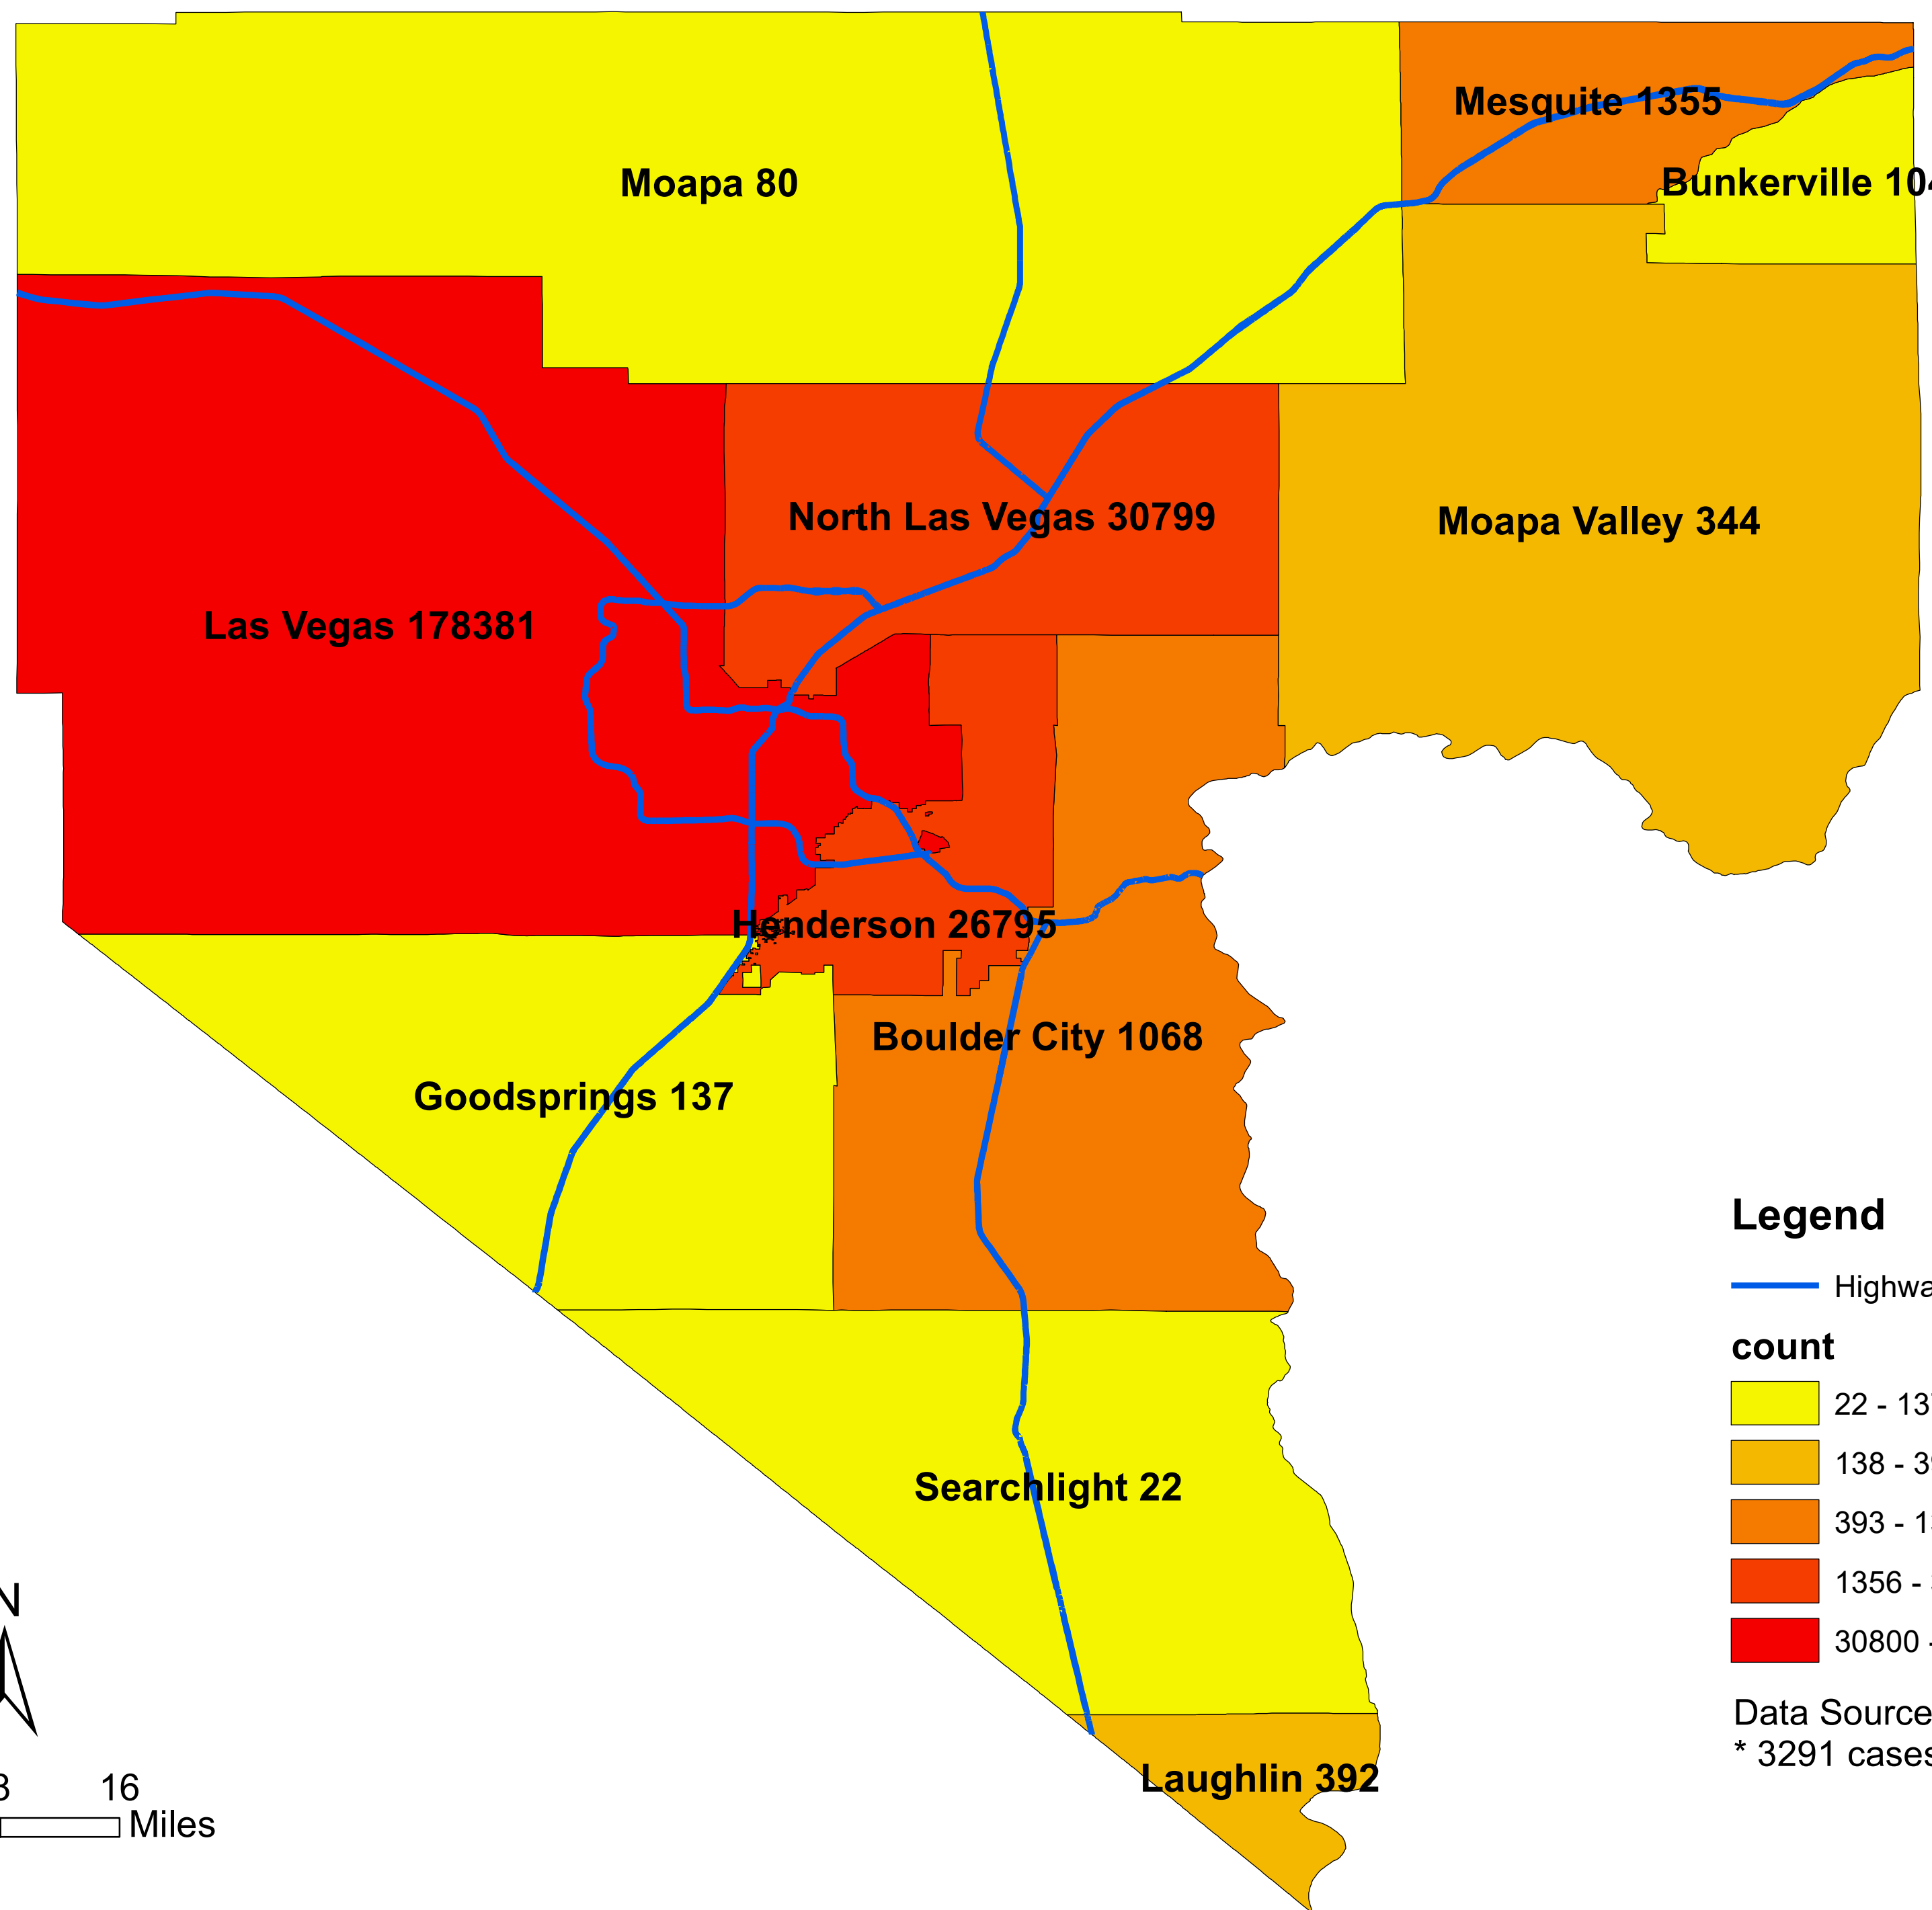

Number of COVID-19 cases by city in Clark county (05.02.2021)

Legend

— Highway

count

- 22 - 137
- 138 - 392
- 393 - 1355
- 1356 - 30799
- 30800 - 178381

Data Source: SNHD
* 3291 cases without city information