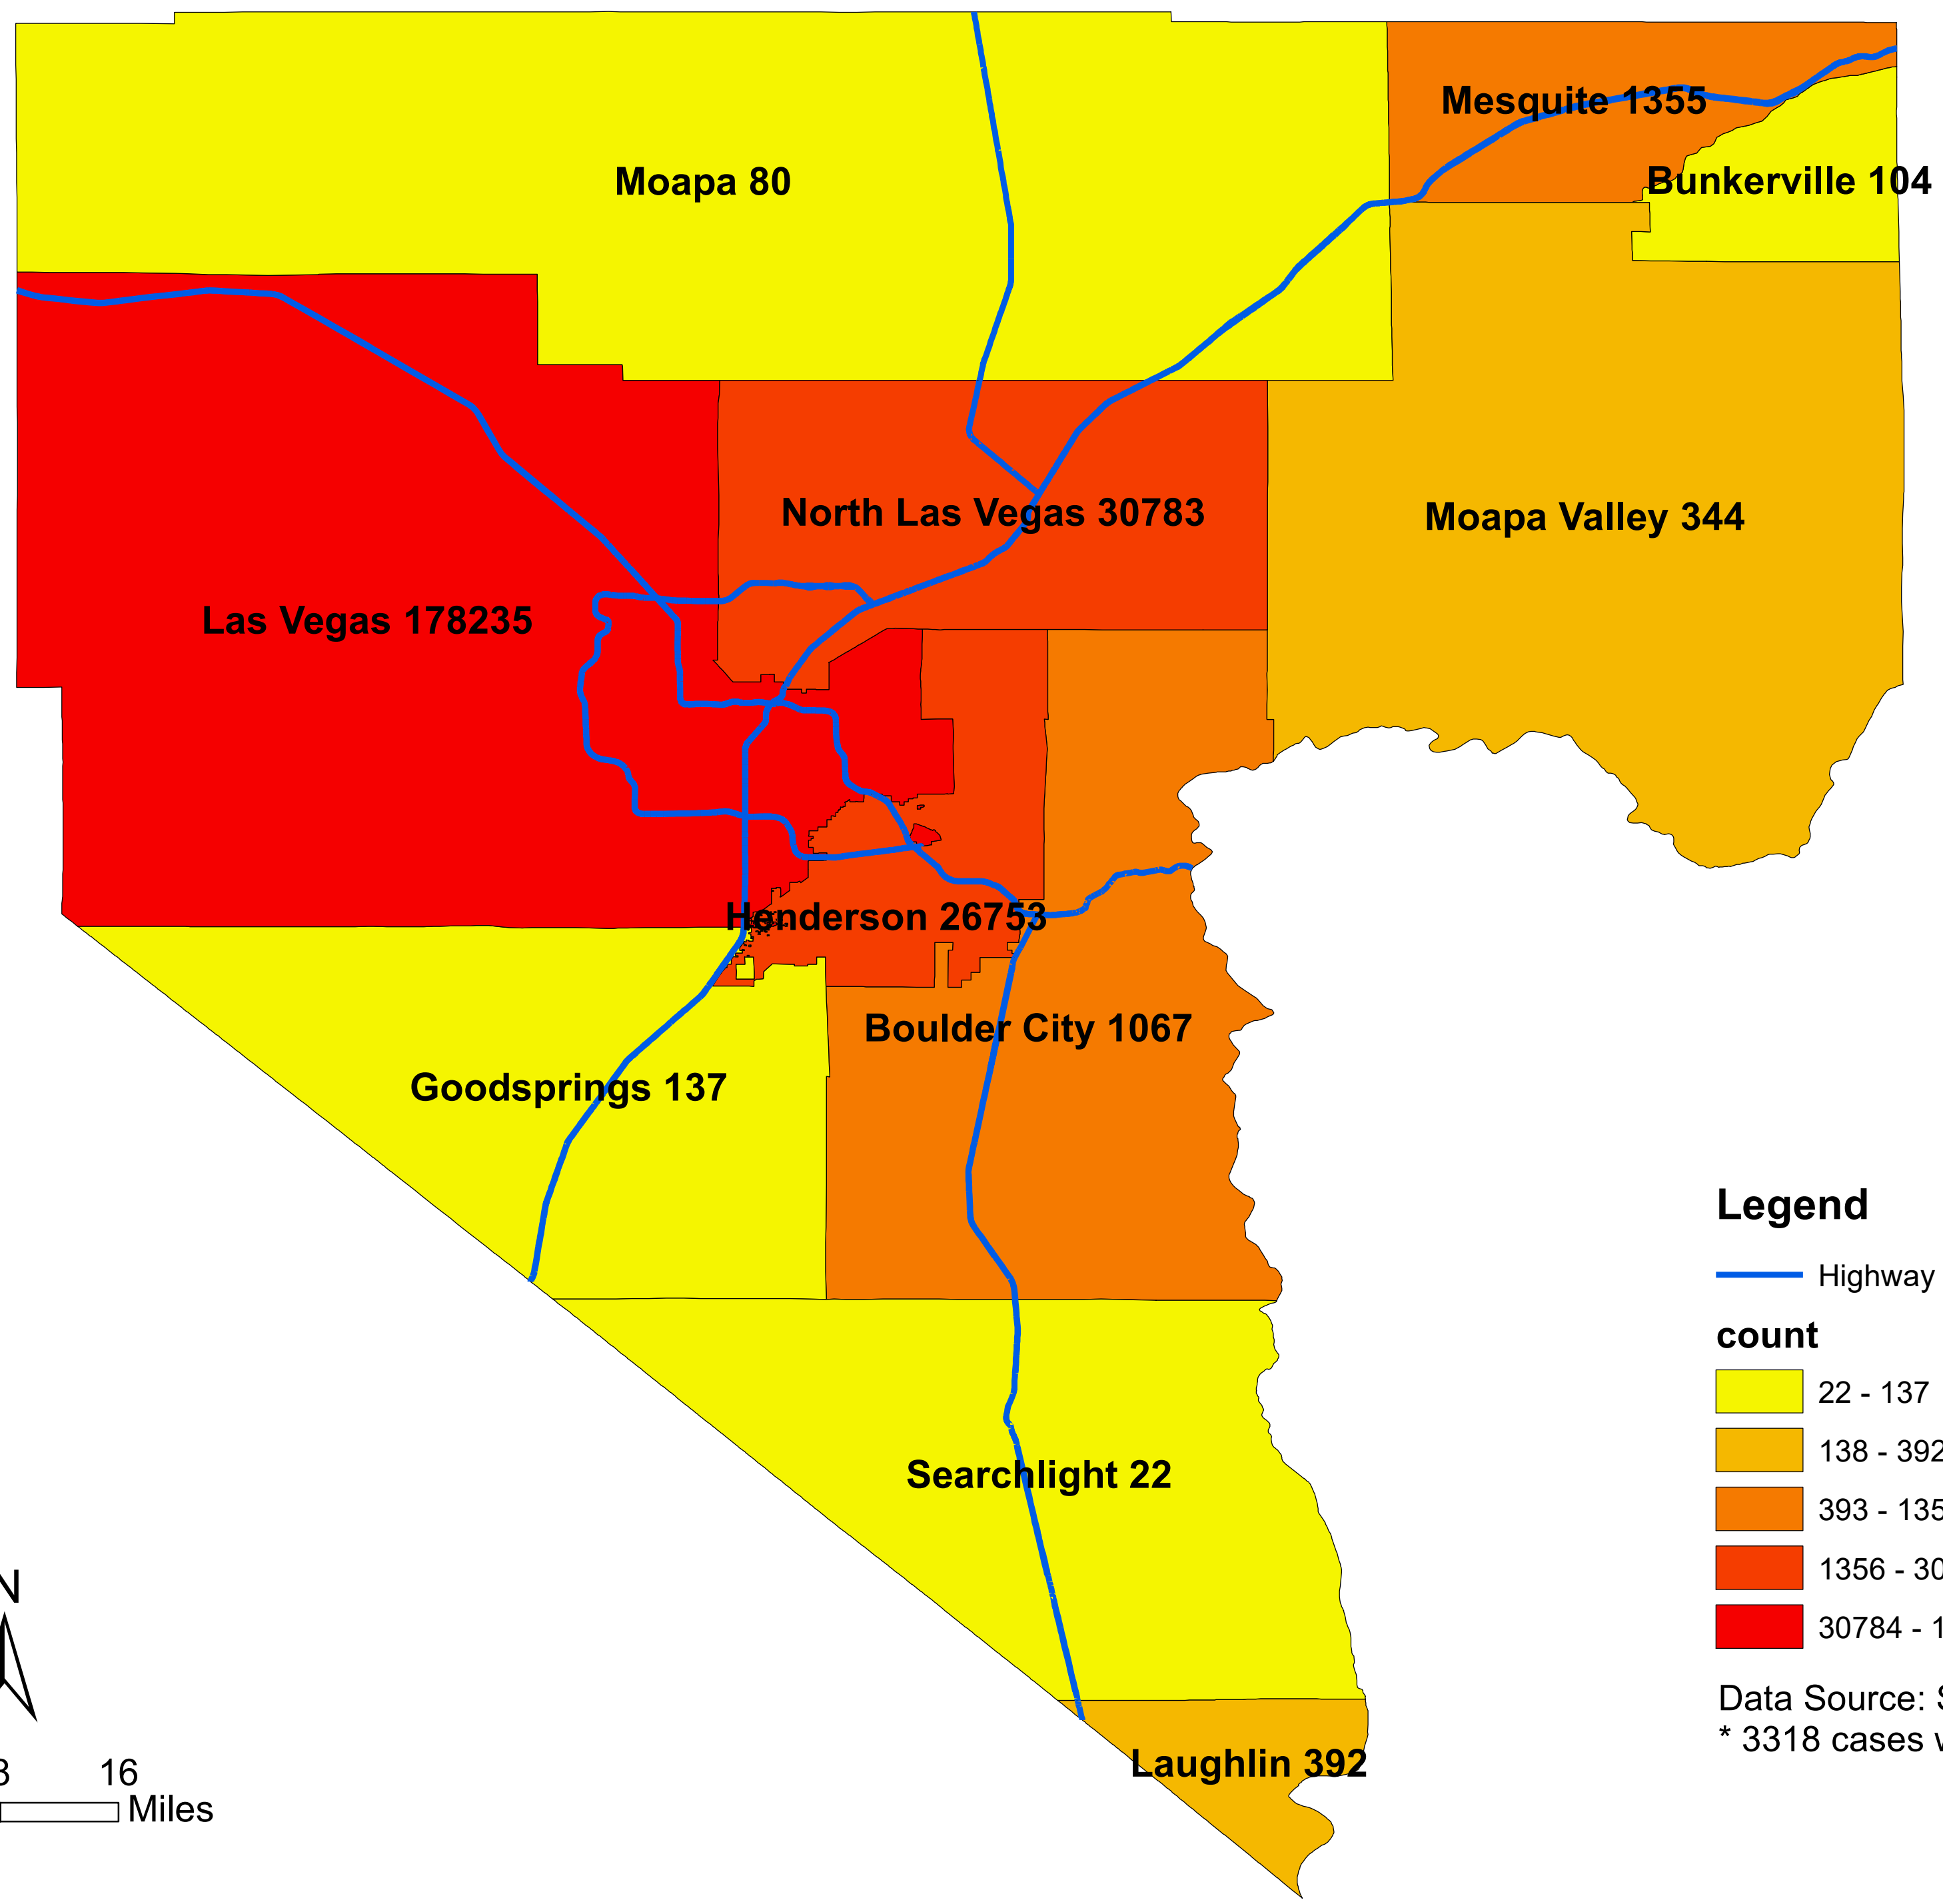

Number of COVID-19 cases by city in Clark county (05.01.2021)

Legend

— Highway

count

- 22 - 137
- 138 - 392
- 393 - 1355
- 1356 - 30783
- 30784 - 178235

Data Source: SNHD
* 3318 cases without city information