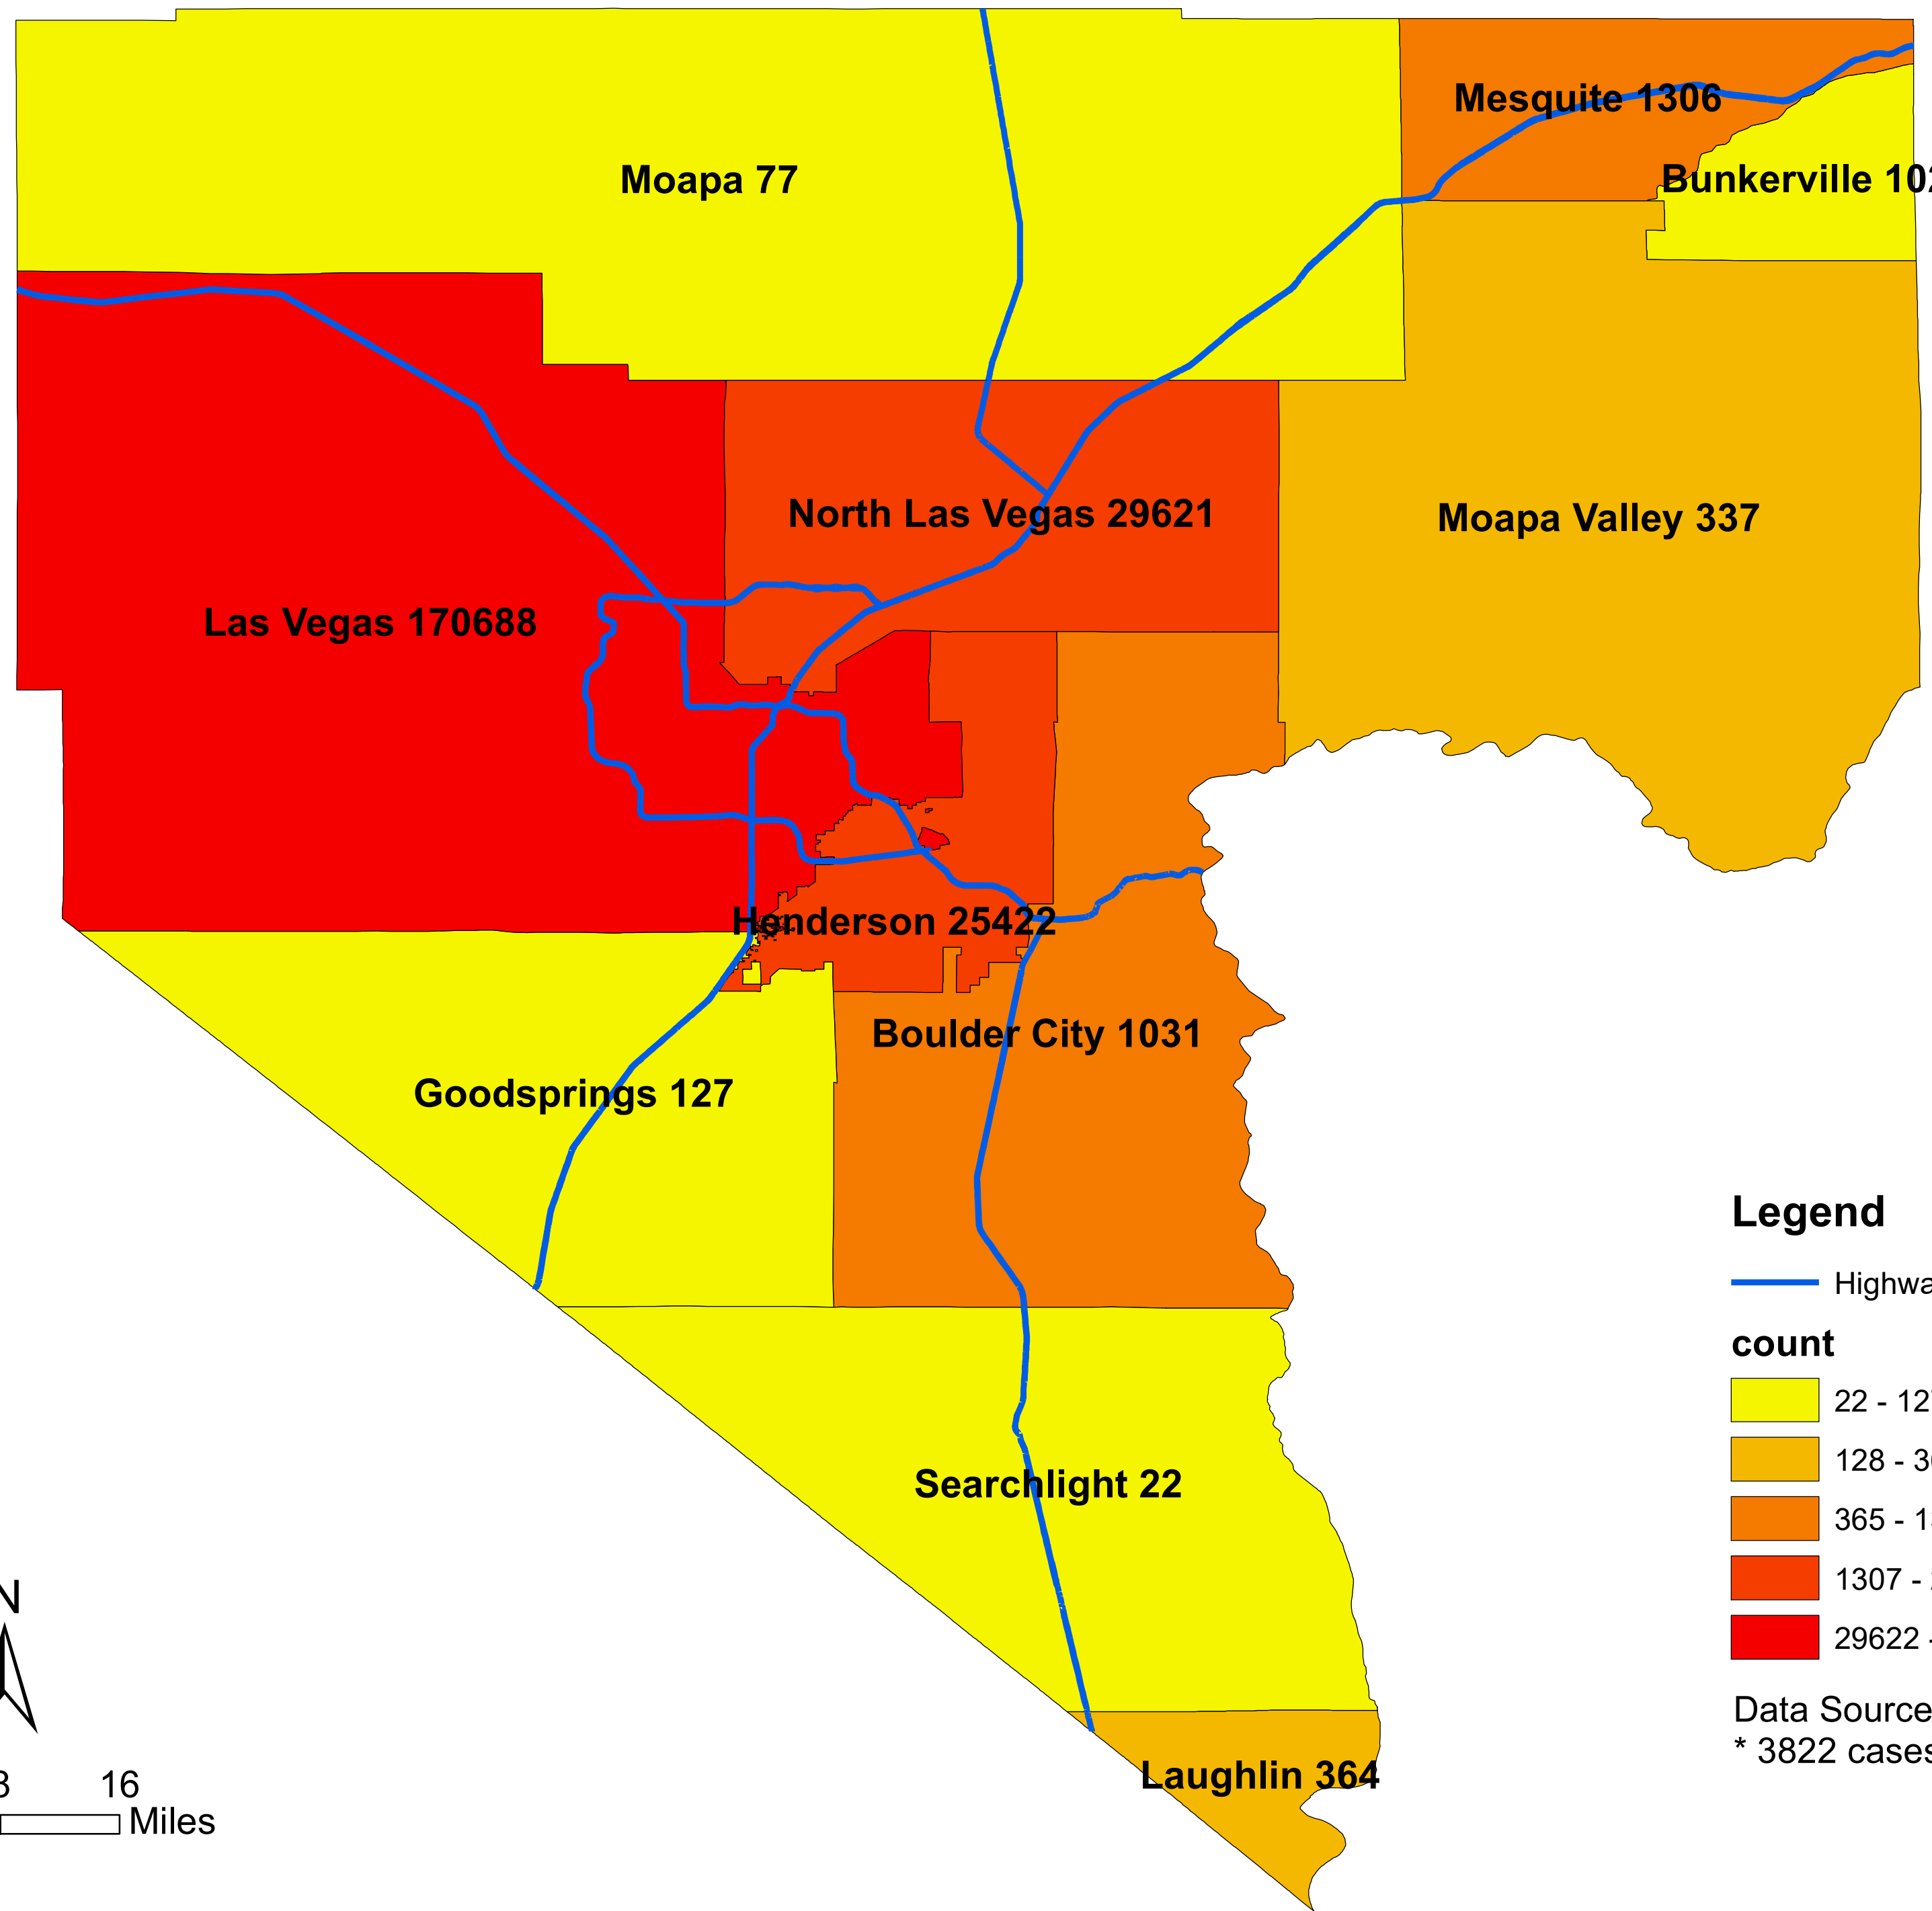

Number of COVID-19 cases by city in Clark county (03.31.2021)

Legend

— Highway

count

Data Source: SNHD

* 3822 cases without city information

0 4 8 16 Miles