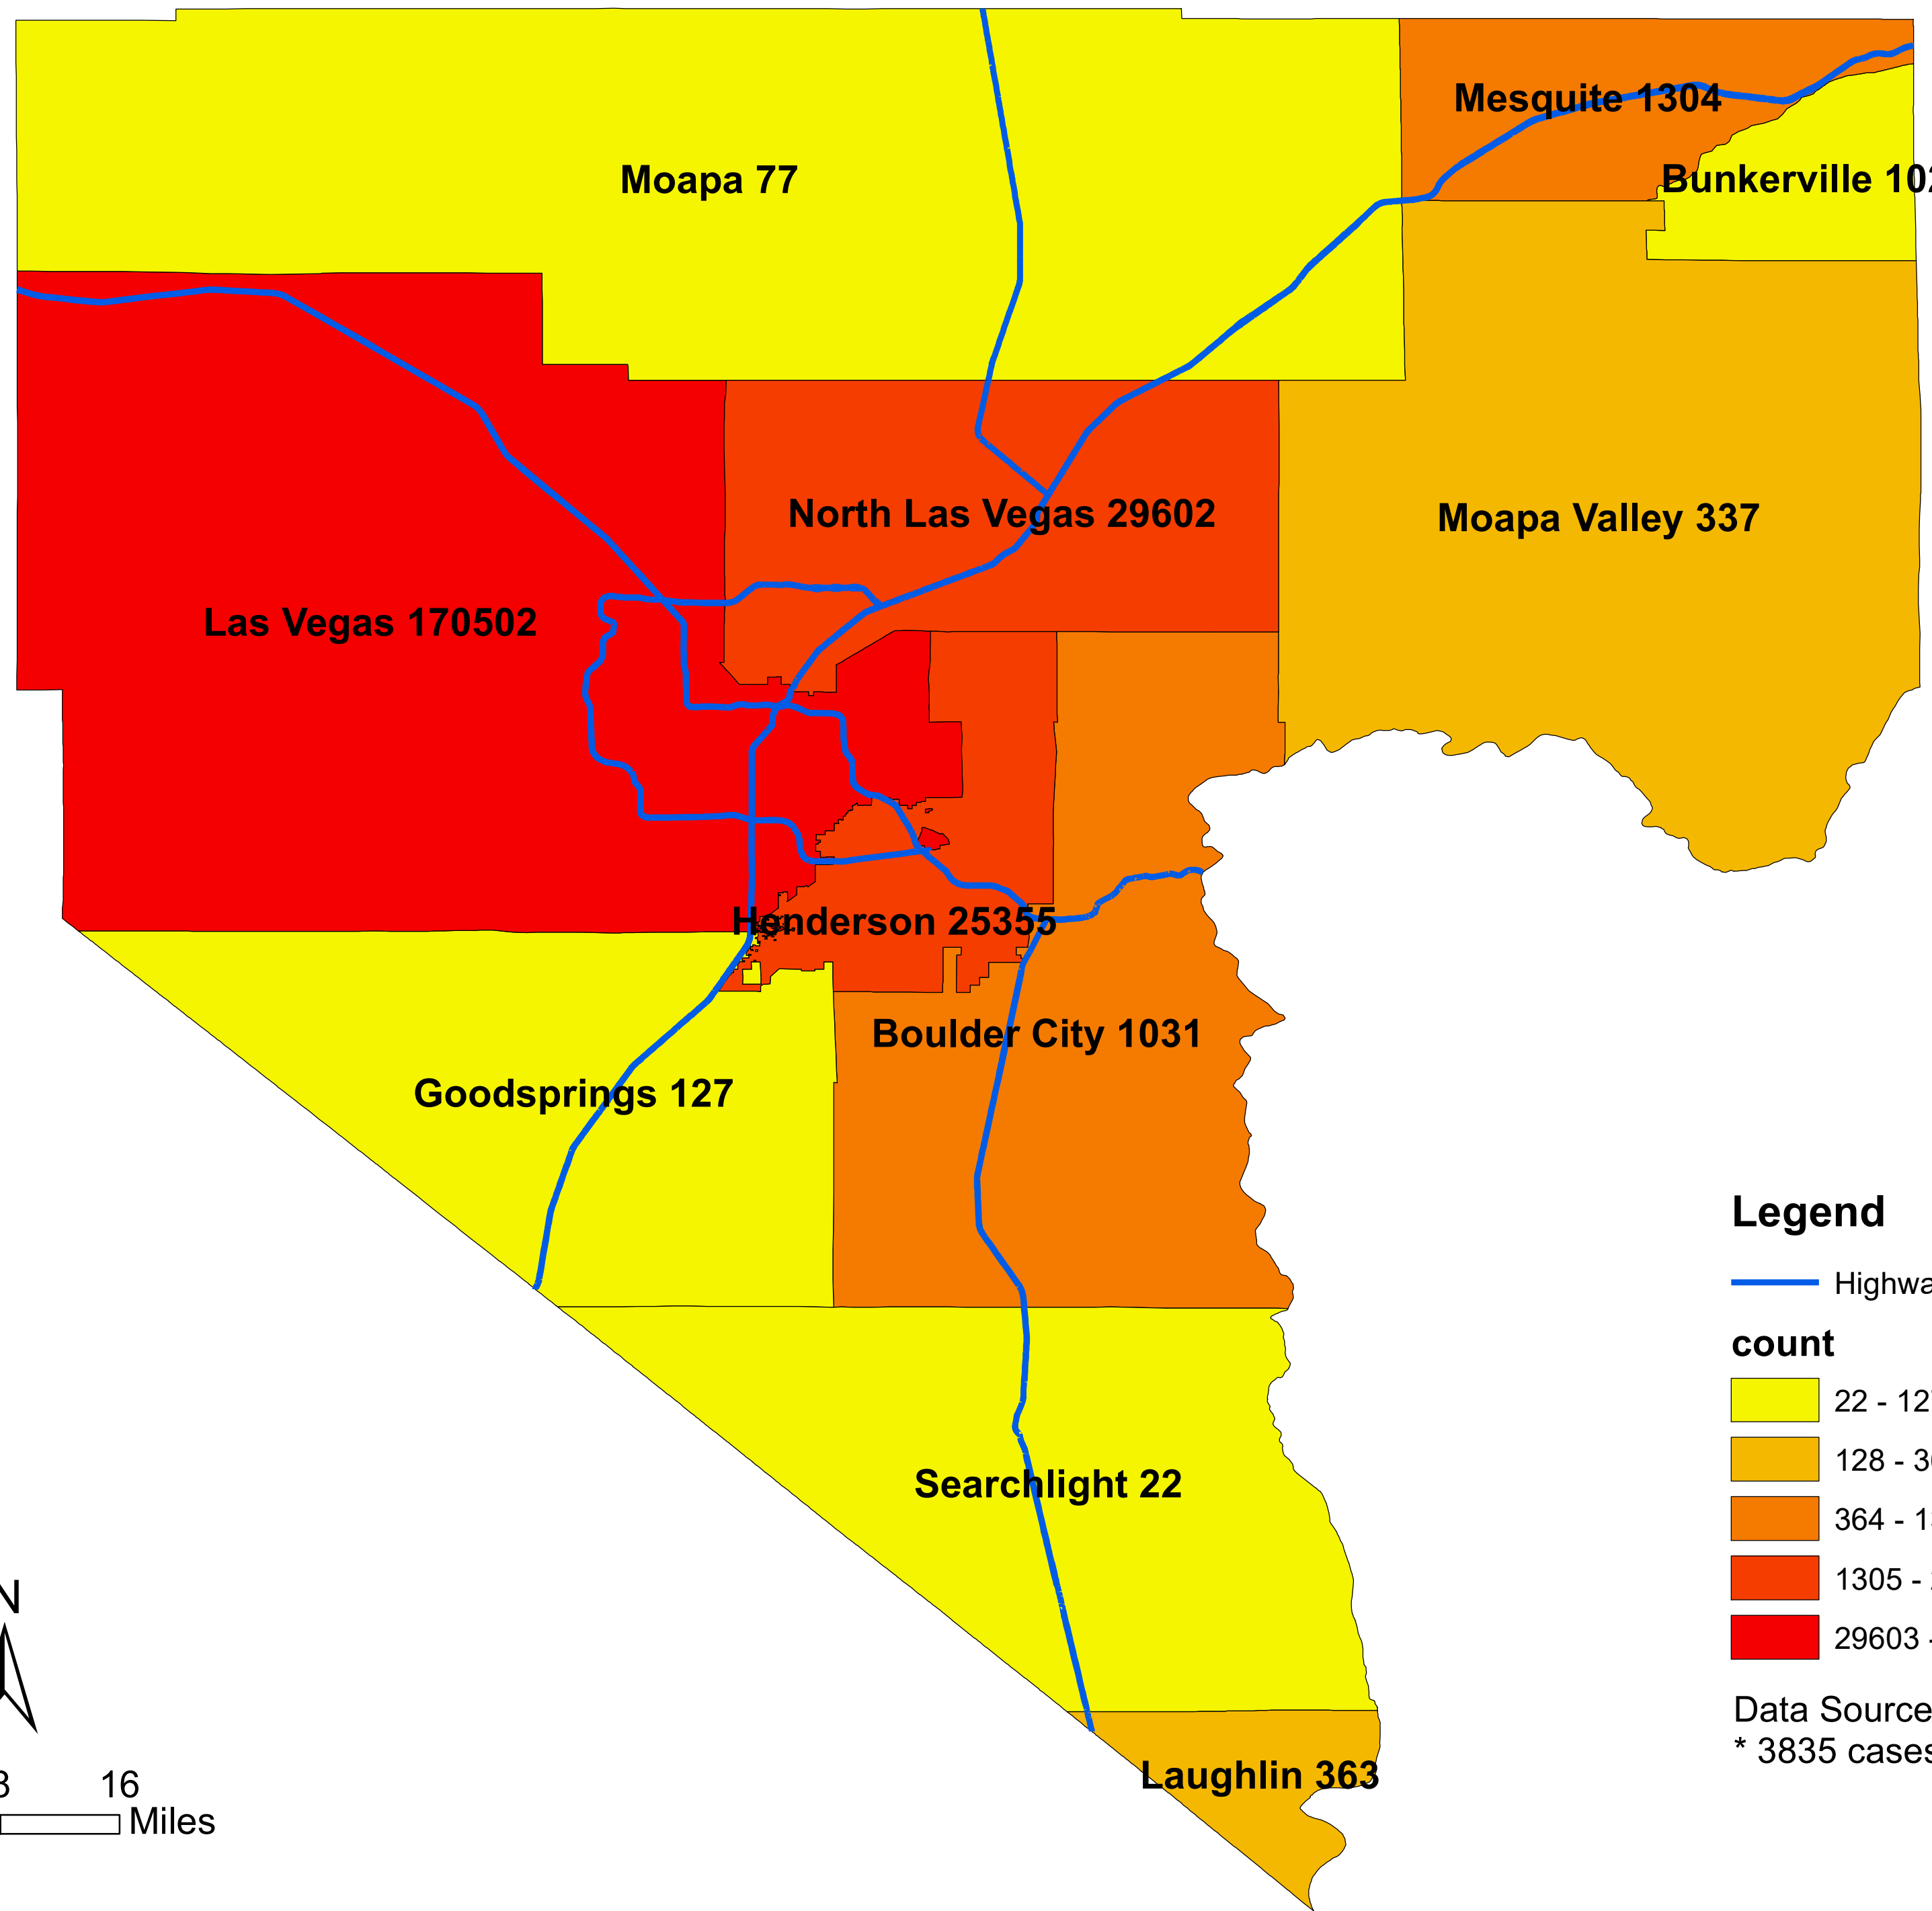

Number of COVID-19 cases by city in Clark county (03.30.2021)

Legend

— Highway

count

Data Source: SNHD

* 3835 cases without city information

0 4 8 16 Miles