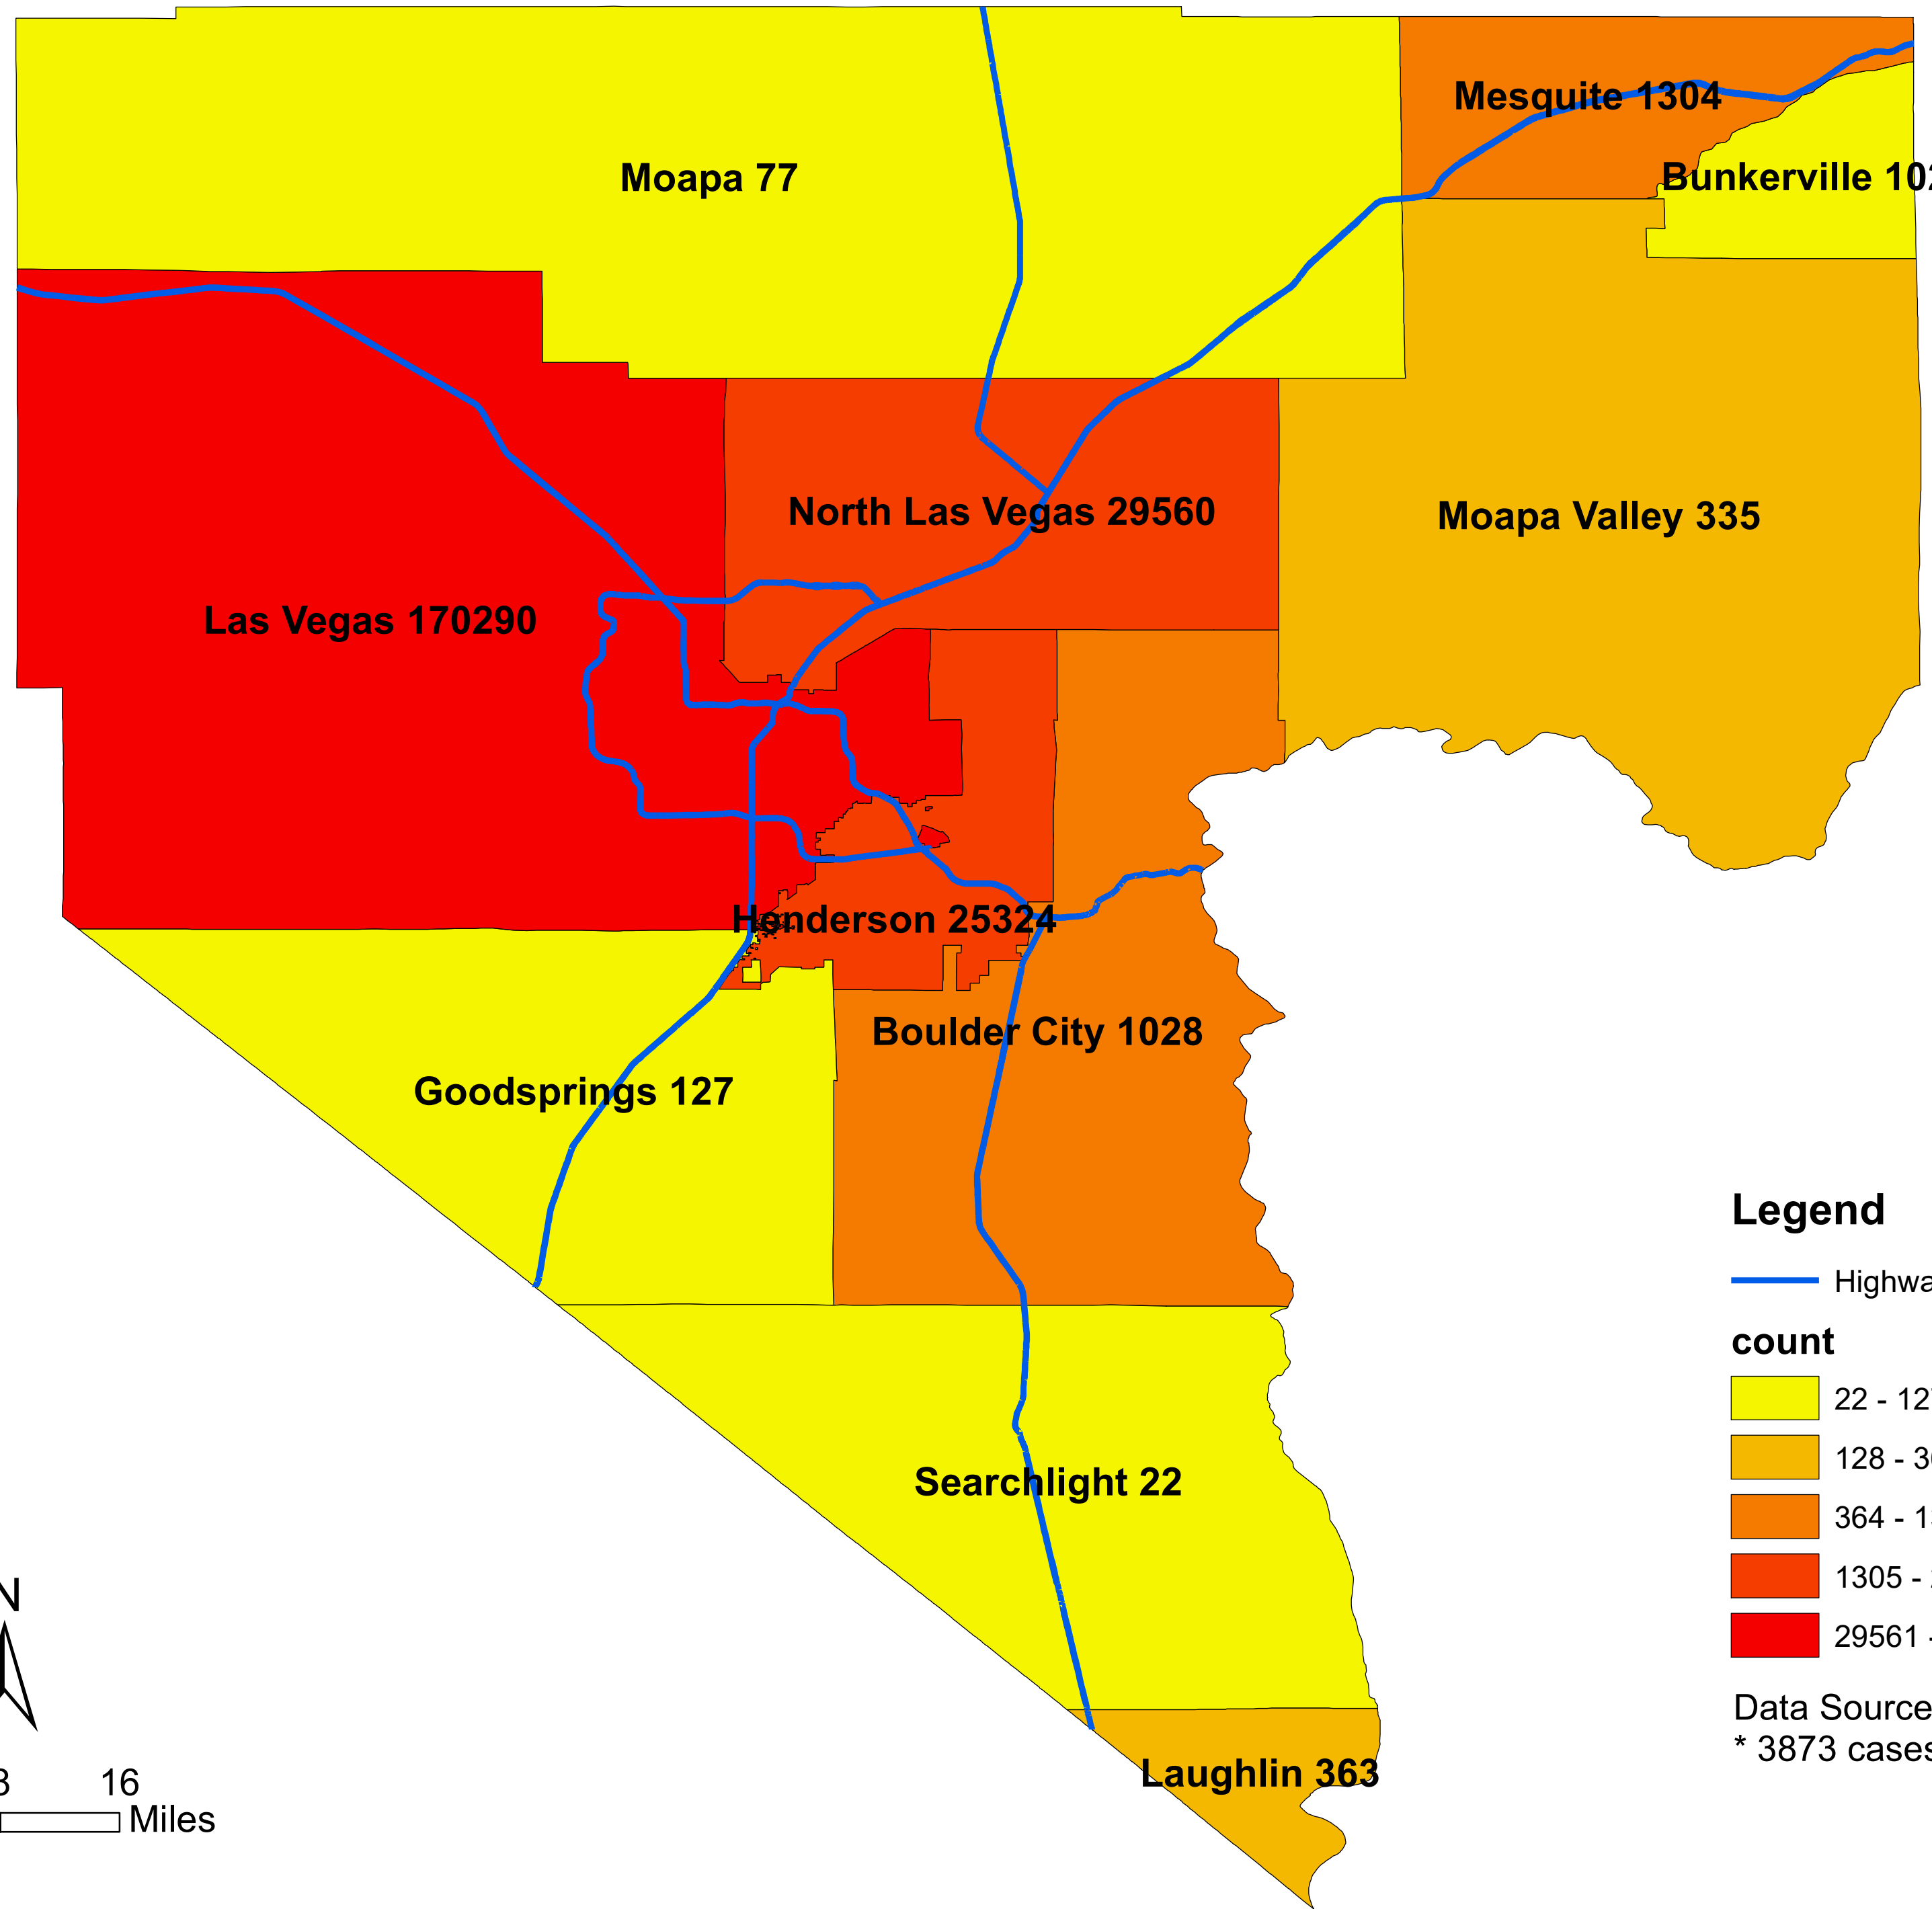

# Number of COVID-19 cases by city in Clark county (03.29.2021)

## Legend

— Highway

### count

Data Source: SNHD

\* 3873 cases without city information

0 4 8 16 Miles