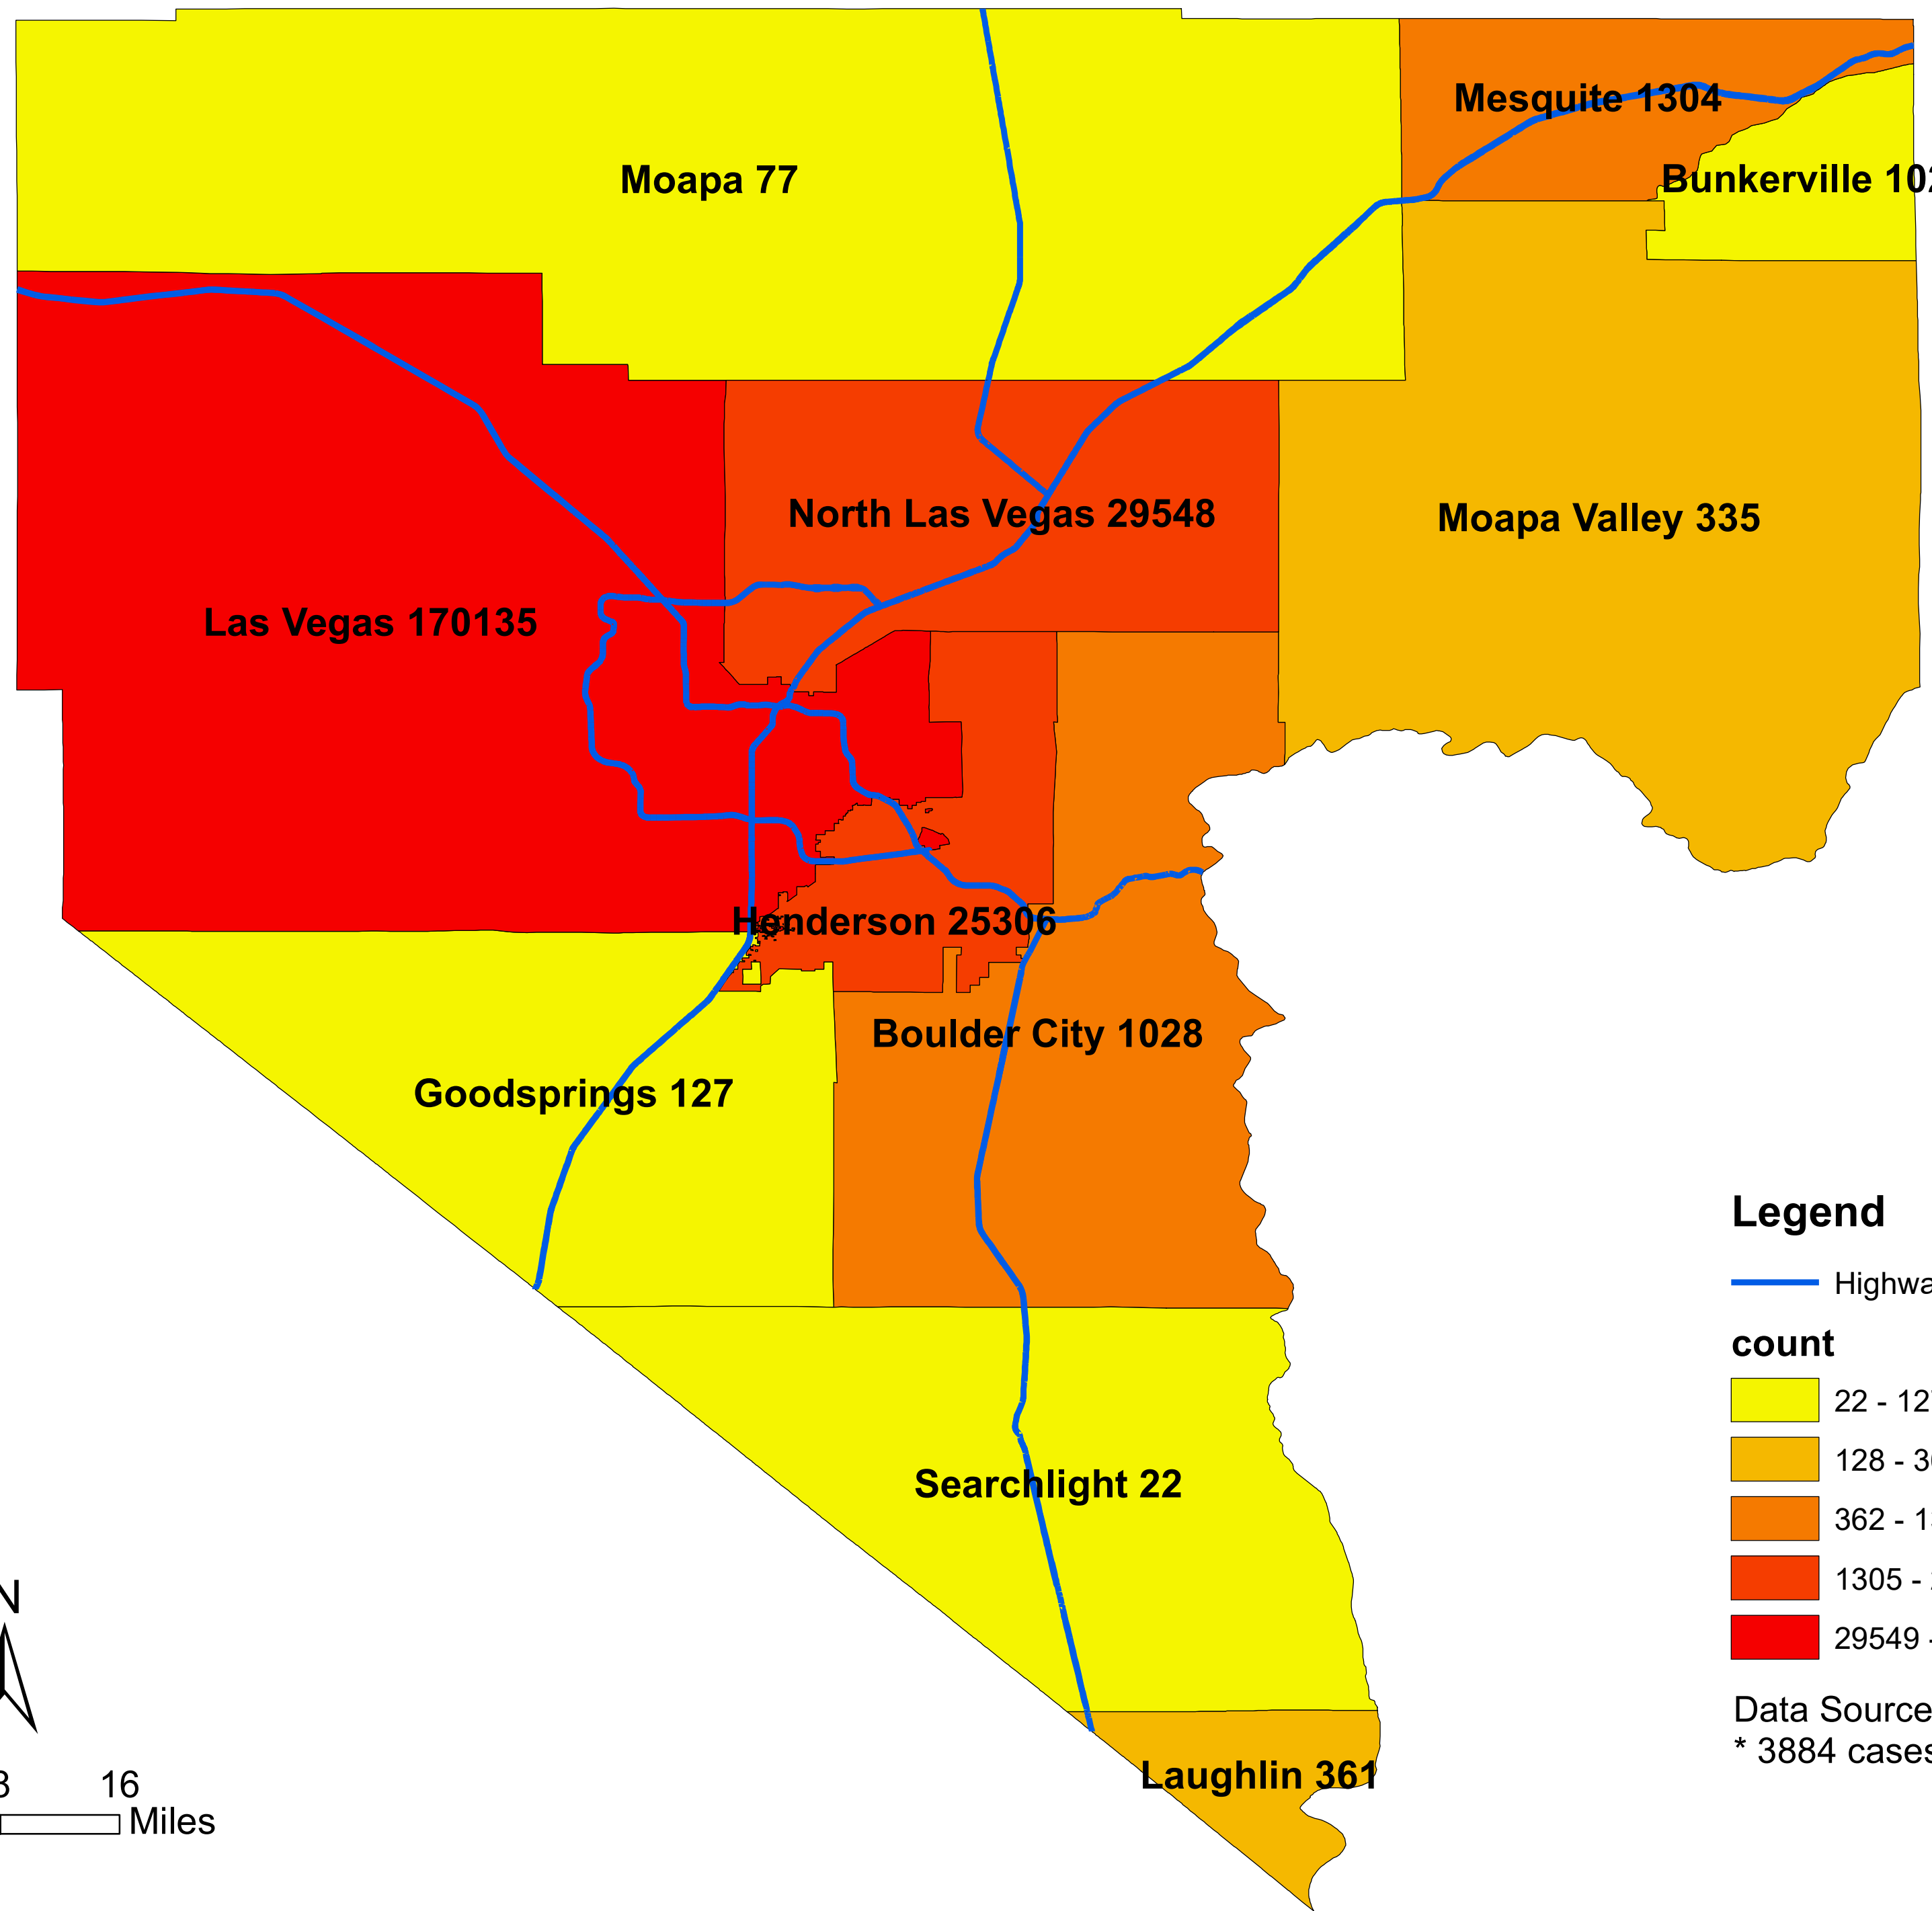

Number of COVID-19 cases by city in Clark county (03.28.2021)

Legend

— Highway

count

Data Source: SNHD

* 3884 cases without city information

0 4 8 16 Miles