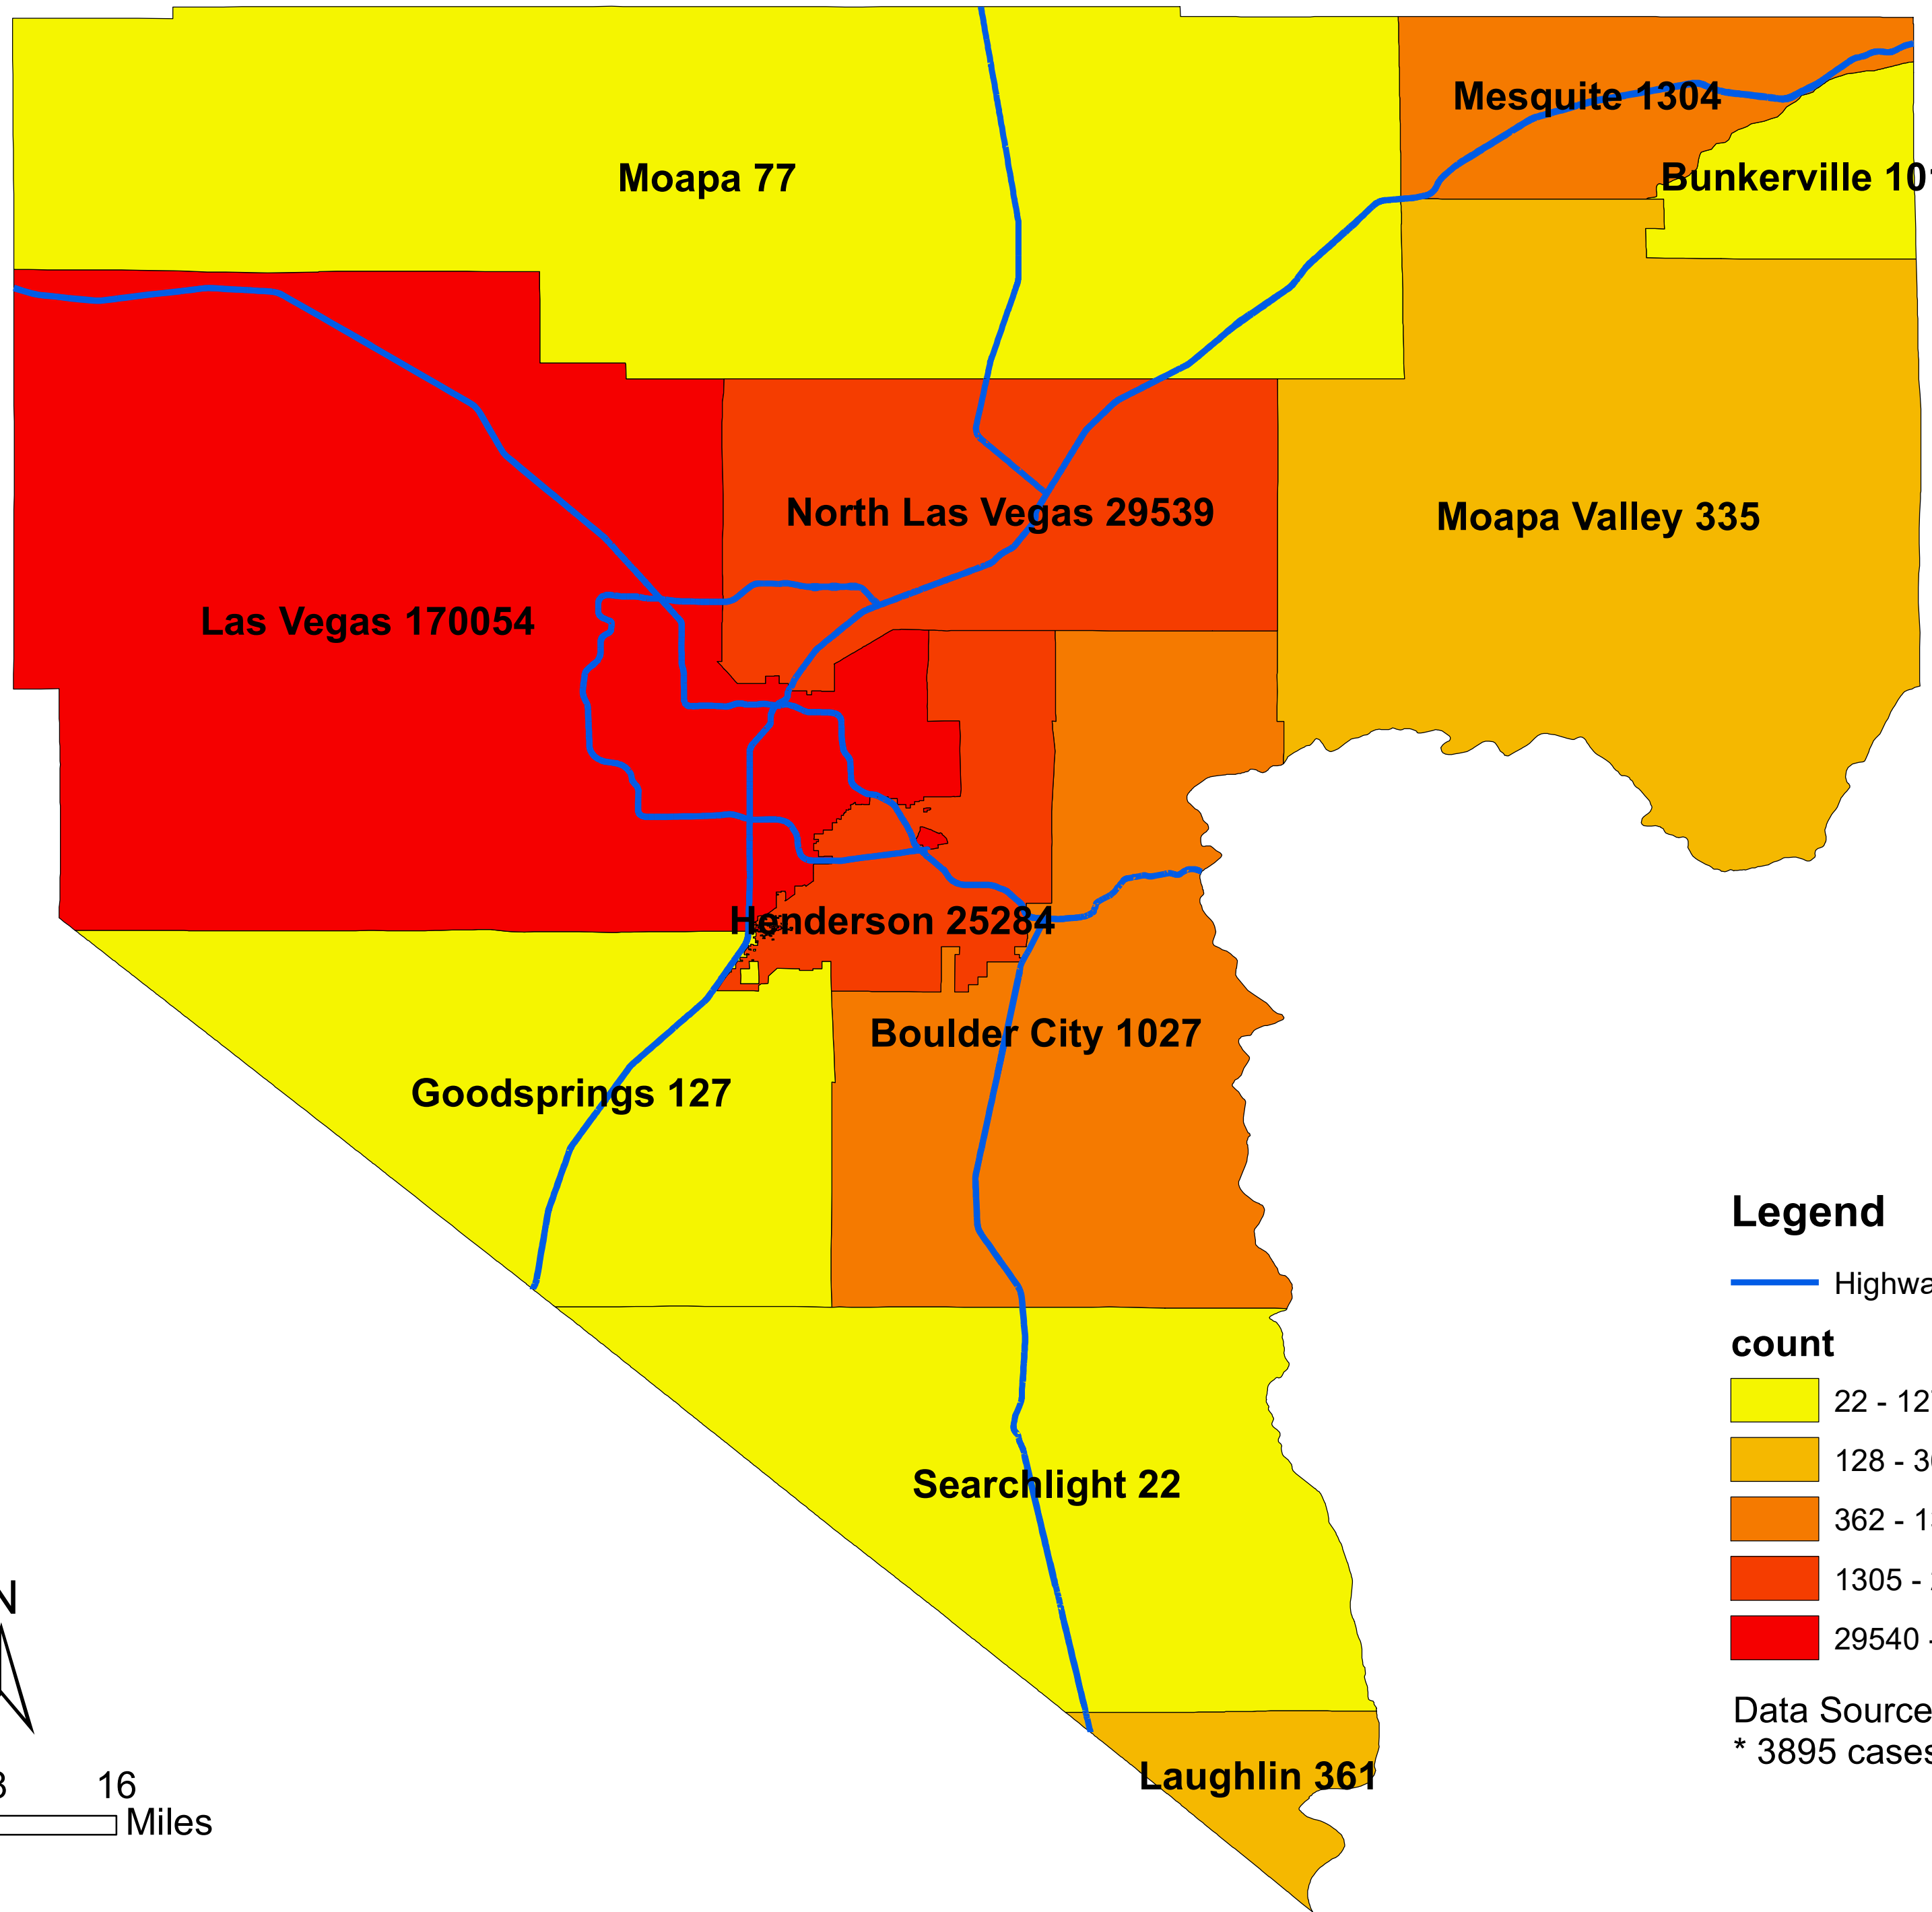

Number of COVID-19 cases by city in Clark county (03.27.2021)

Legend

— Highway

count

Data Source: SNHD

* 3895 cases without city information

0 4 8 16 Miles