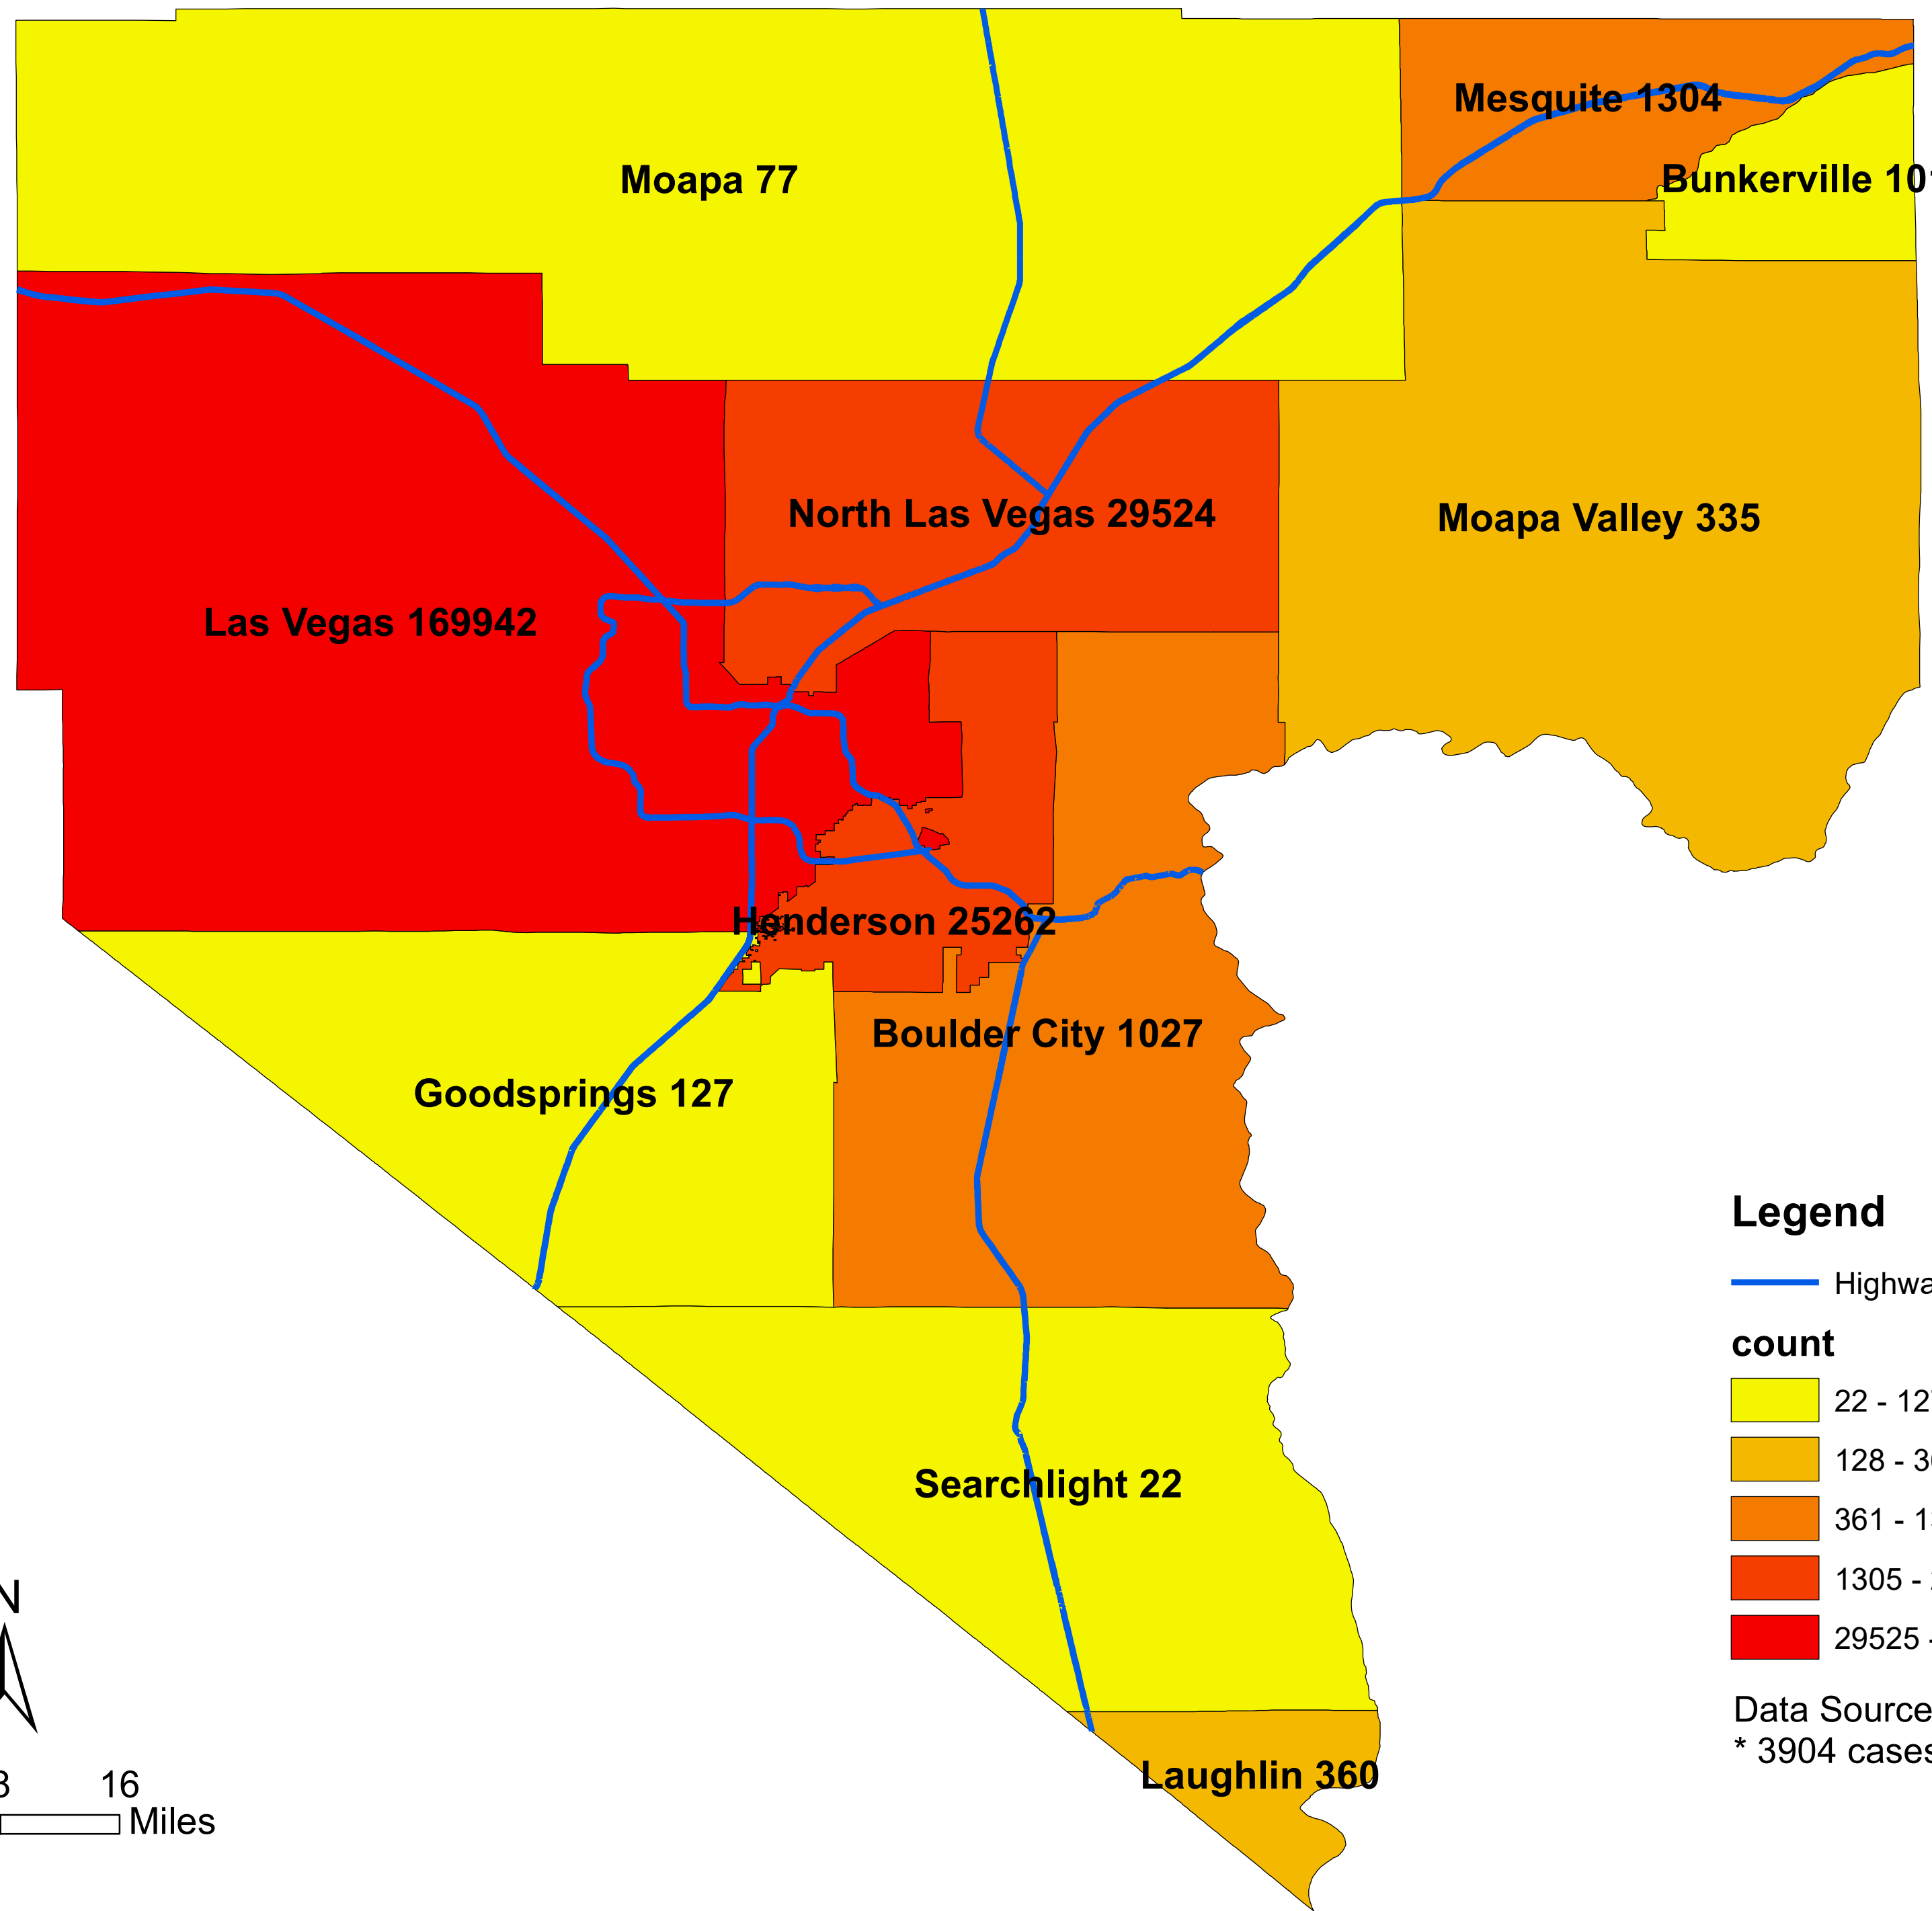

Number of COVID-19 cases by city in Clark county (03.26.2021)

Legend

— Highway

count

Data Source: SNHD

* 3,904 cases without city information

0 4 8 16 Miles