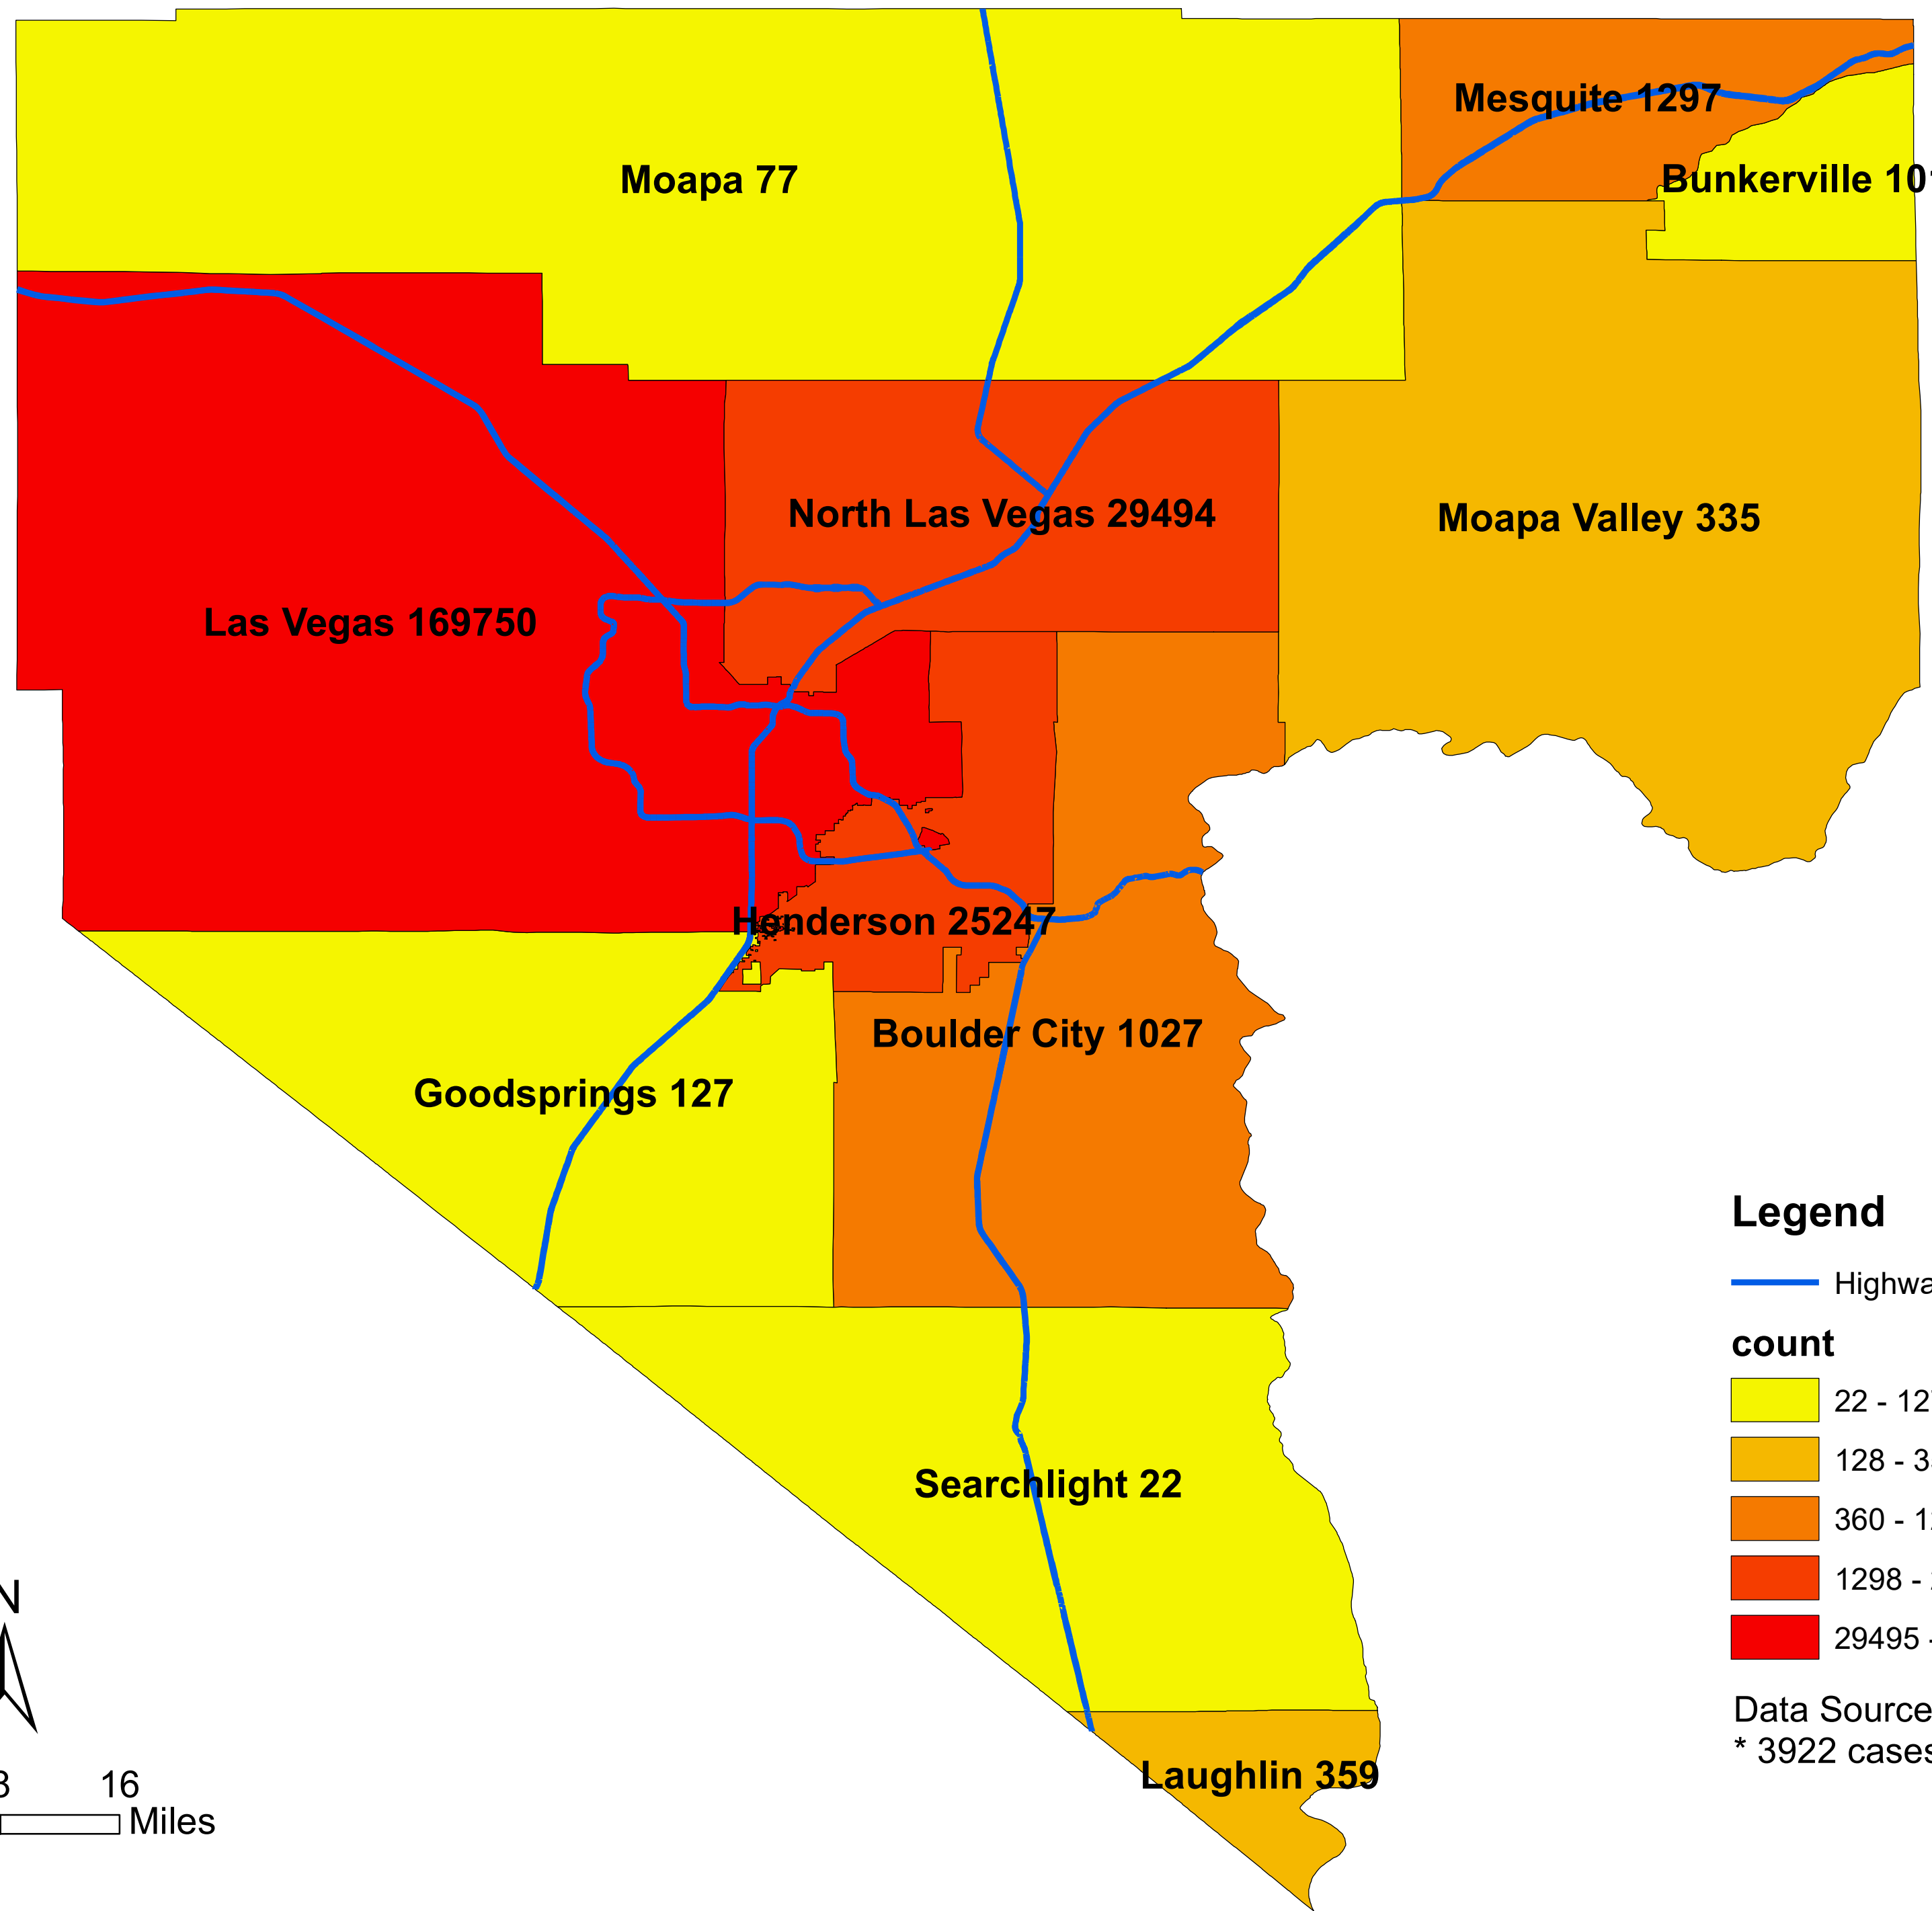

# Number of COVID-19 cases by city in Clark county (03.25.2021)

## Legend

— Highway

### count

Data Source: SNHD

\* 3922 cases without city information

0 4 8 16 Miles