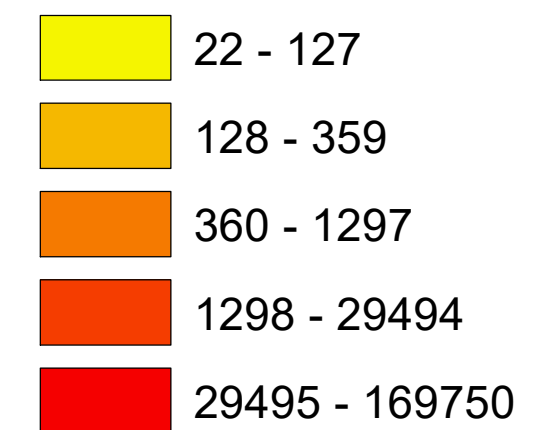

# Number of COVID-19 cases by city in Clark county (03.25.2021)

## Legend

— Highway

### count

Data Source: SNHD

\* 3922 cases without city information

0 4 8 16 Miles