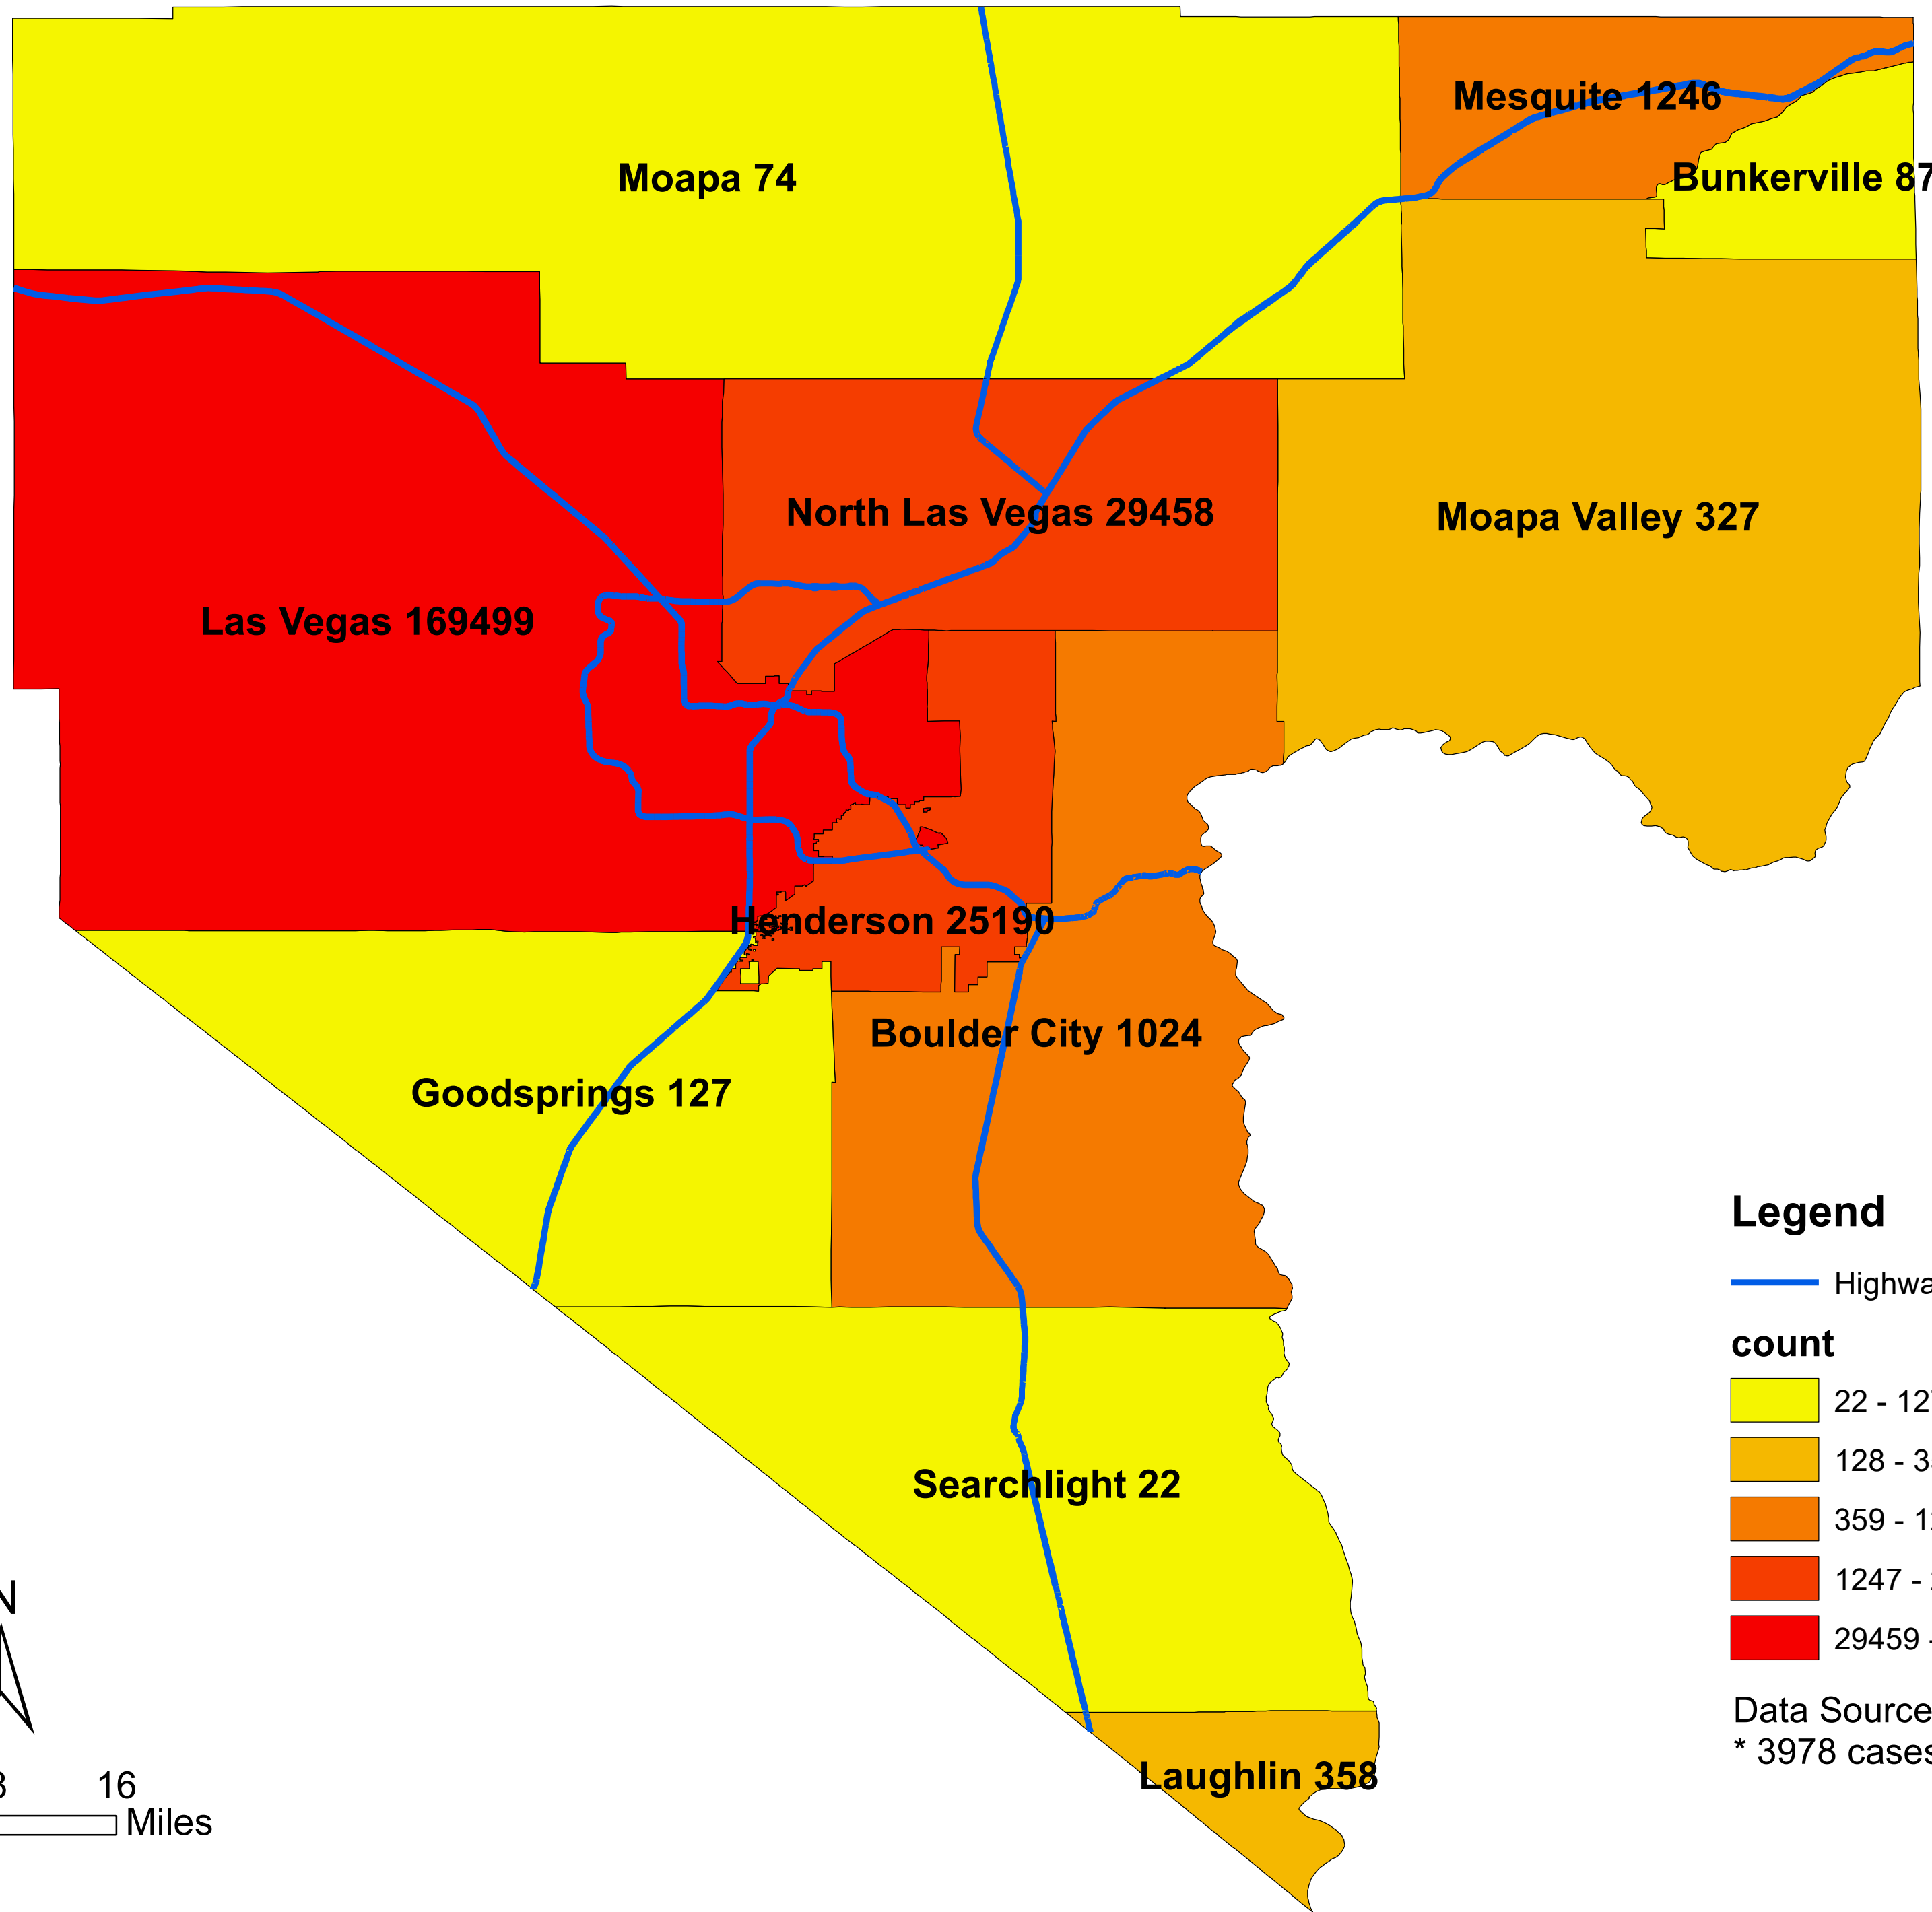

# Number of COVID-19 cases by city in Clark county (03.24.2021)

## Legend

— Highway

### count

Data Source: SNHD

\* 3978 cases without city information

0 4 8 16  
Miles