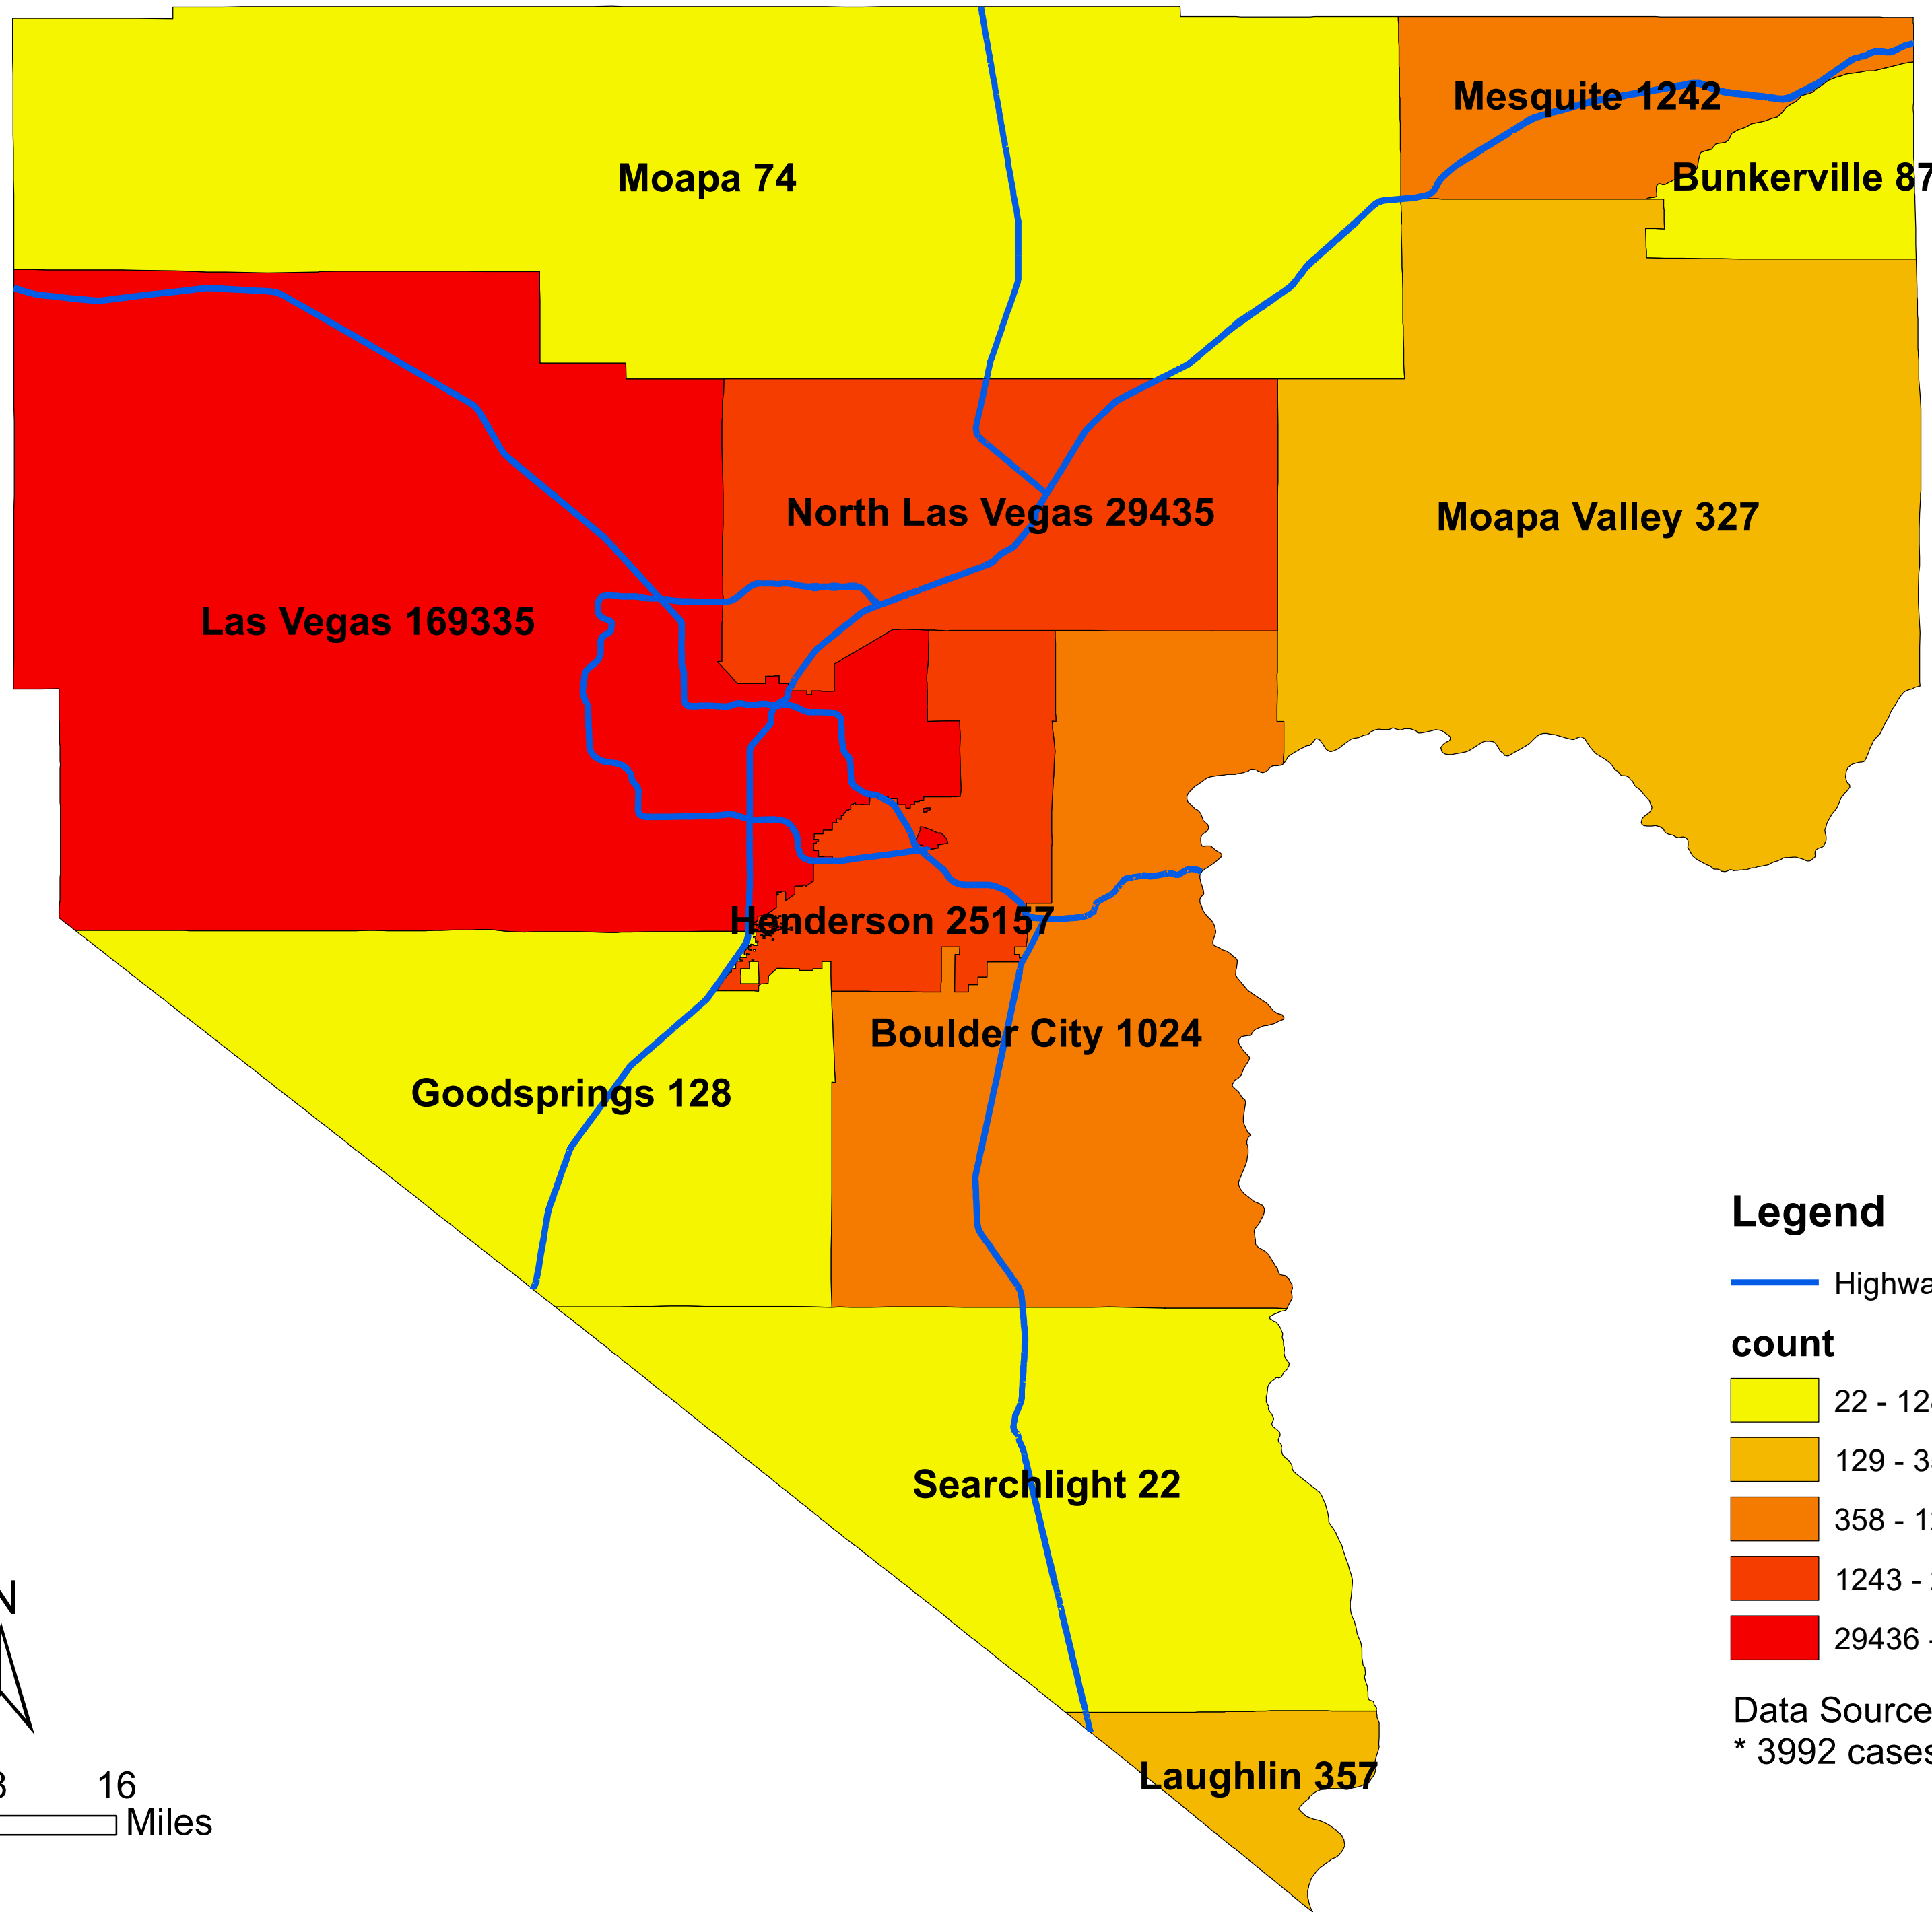

Number of COVID-19 cases by city in Clark county (03.23.2021)

Legend

— Highway

count

Data Source: SNHD

* 3992 cases without city information

0 4 8 16 Miles