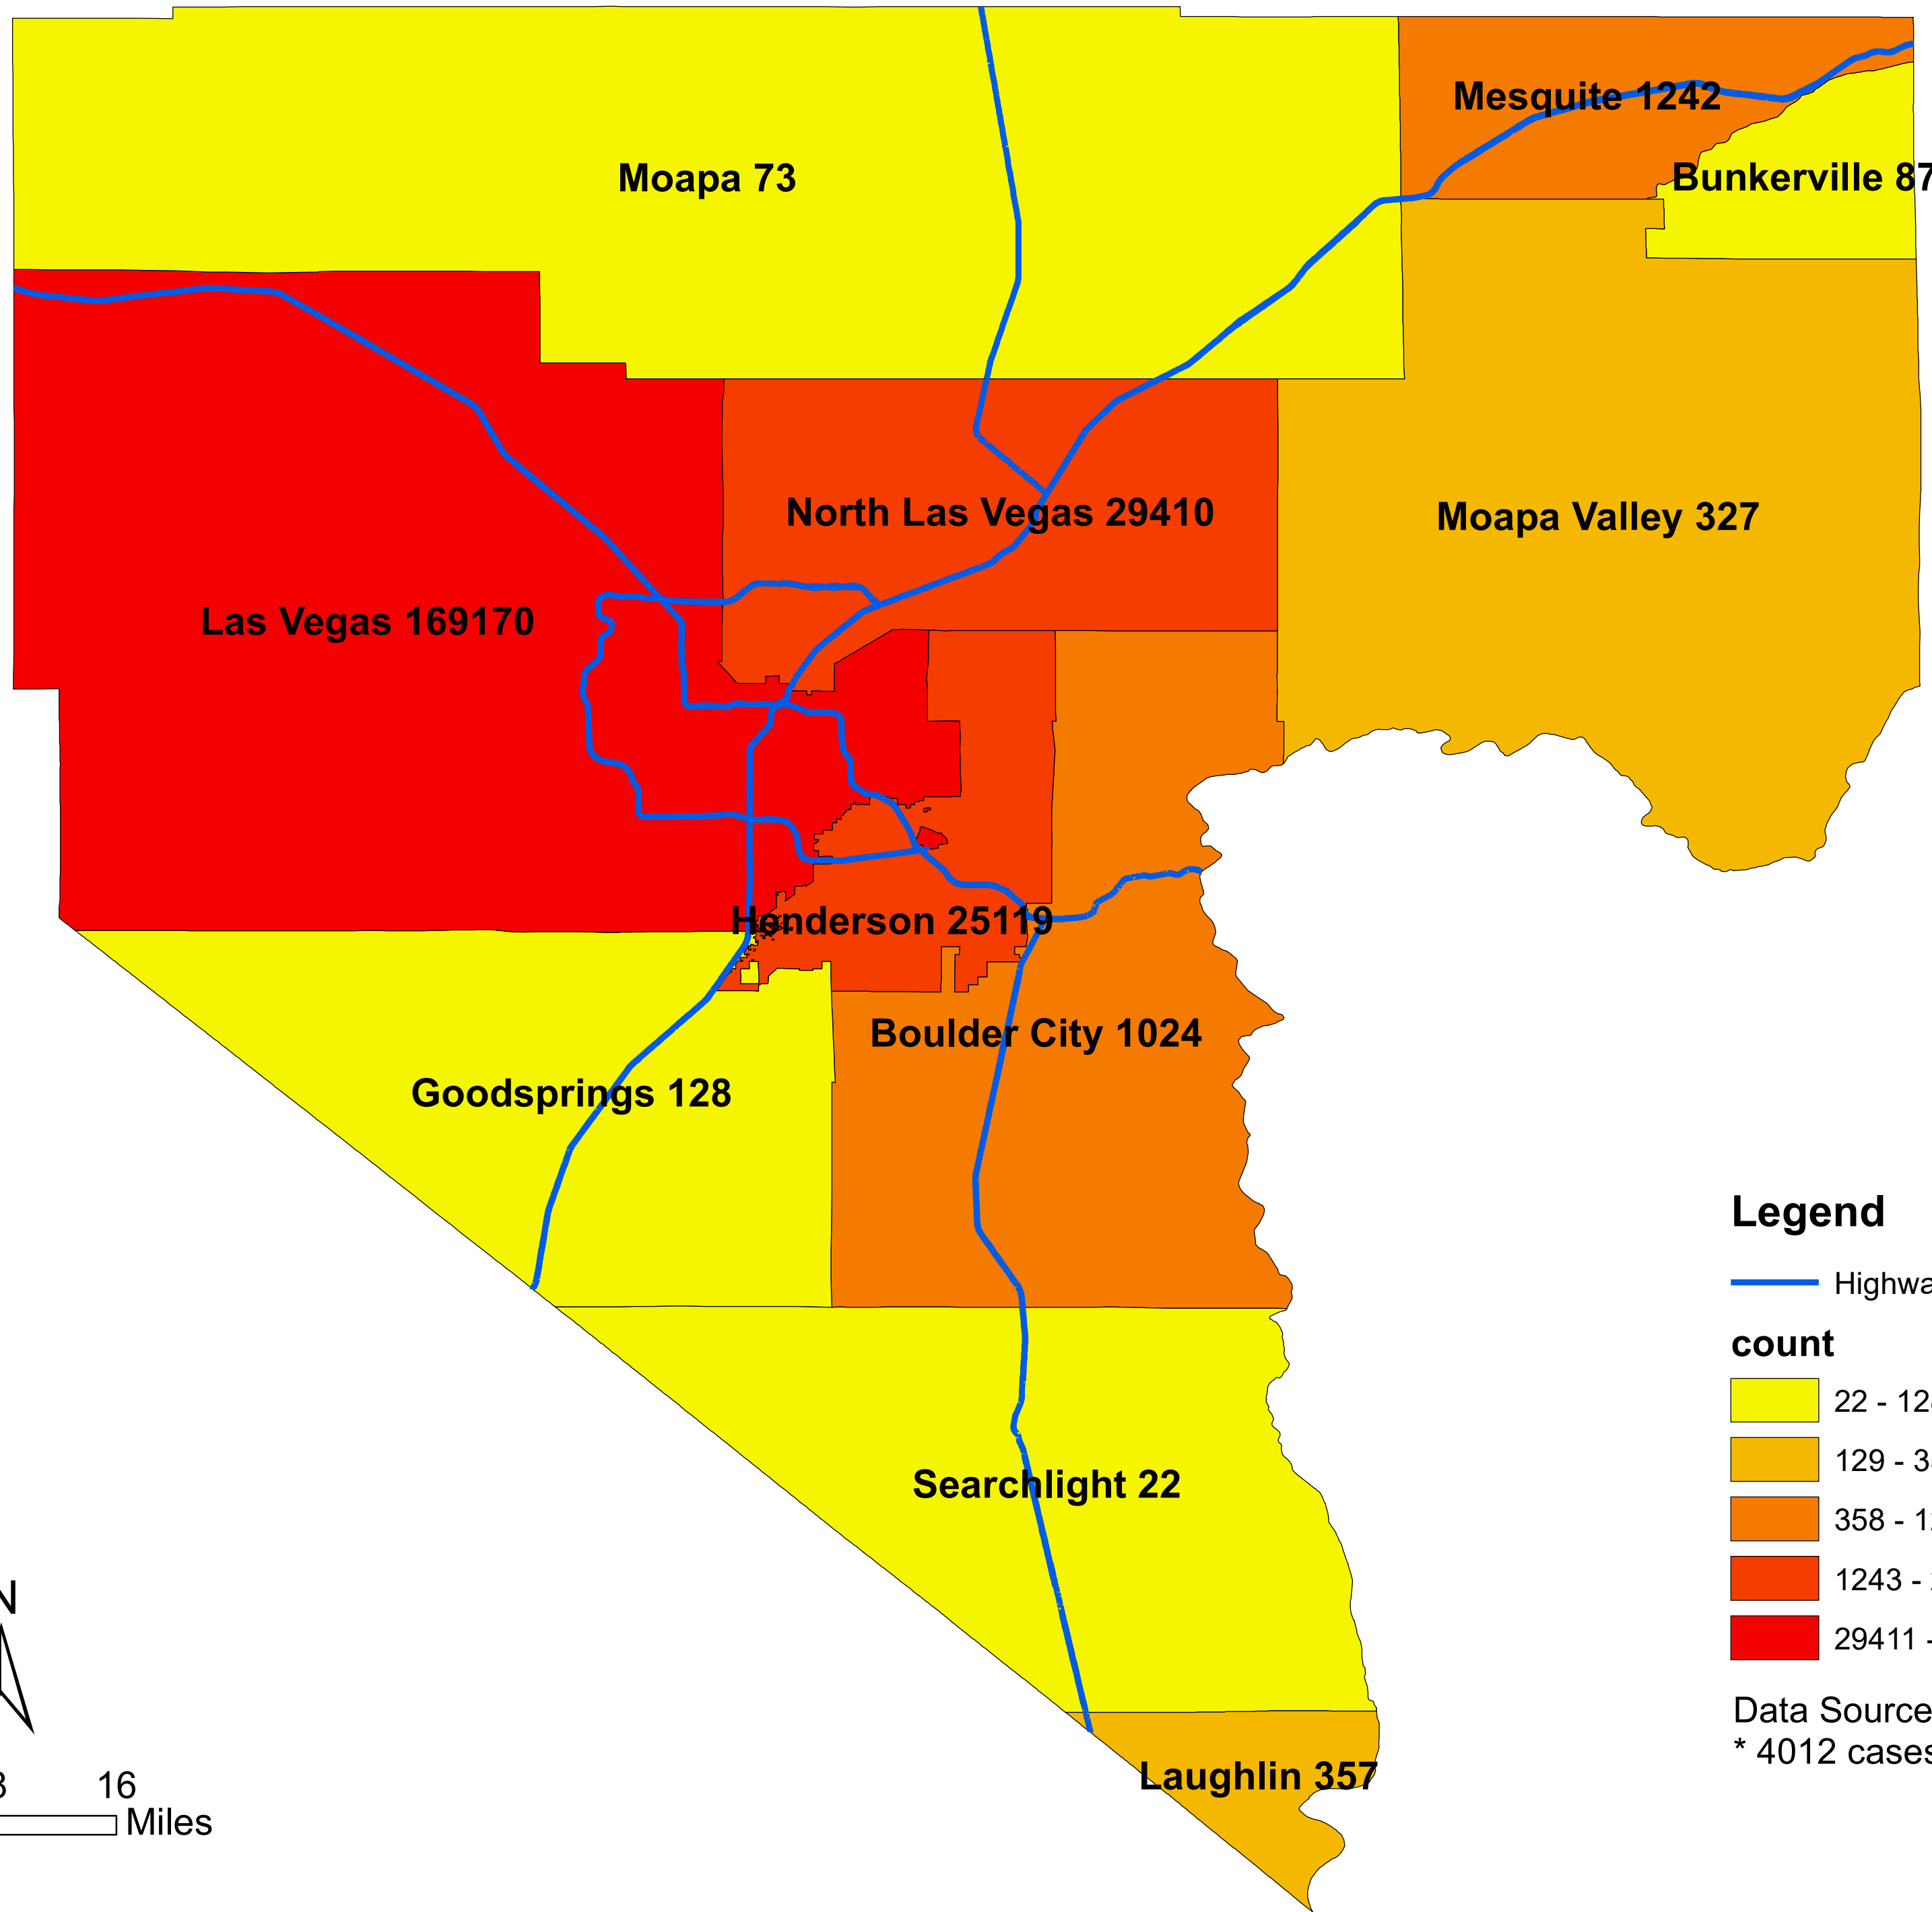

# Number of COVID-19 cases by city in Clark county (03.22.2021)

## Legend

— Highway

### count

Data Source: SNHD

\* 4012 cases without city information

0 4 8 16 Miles