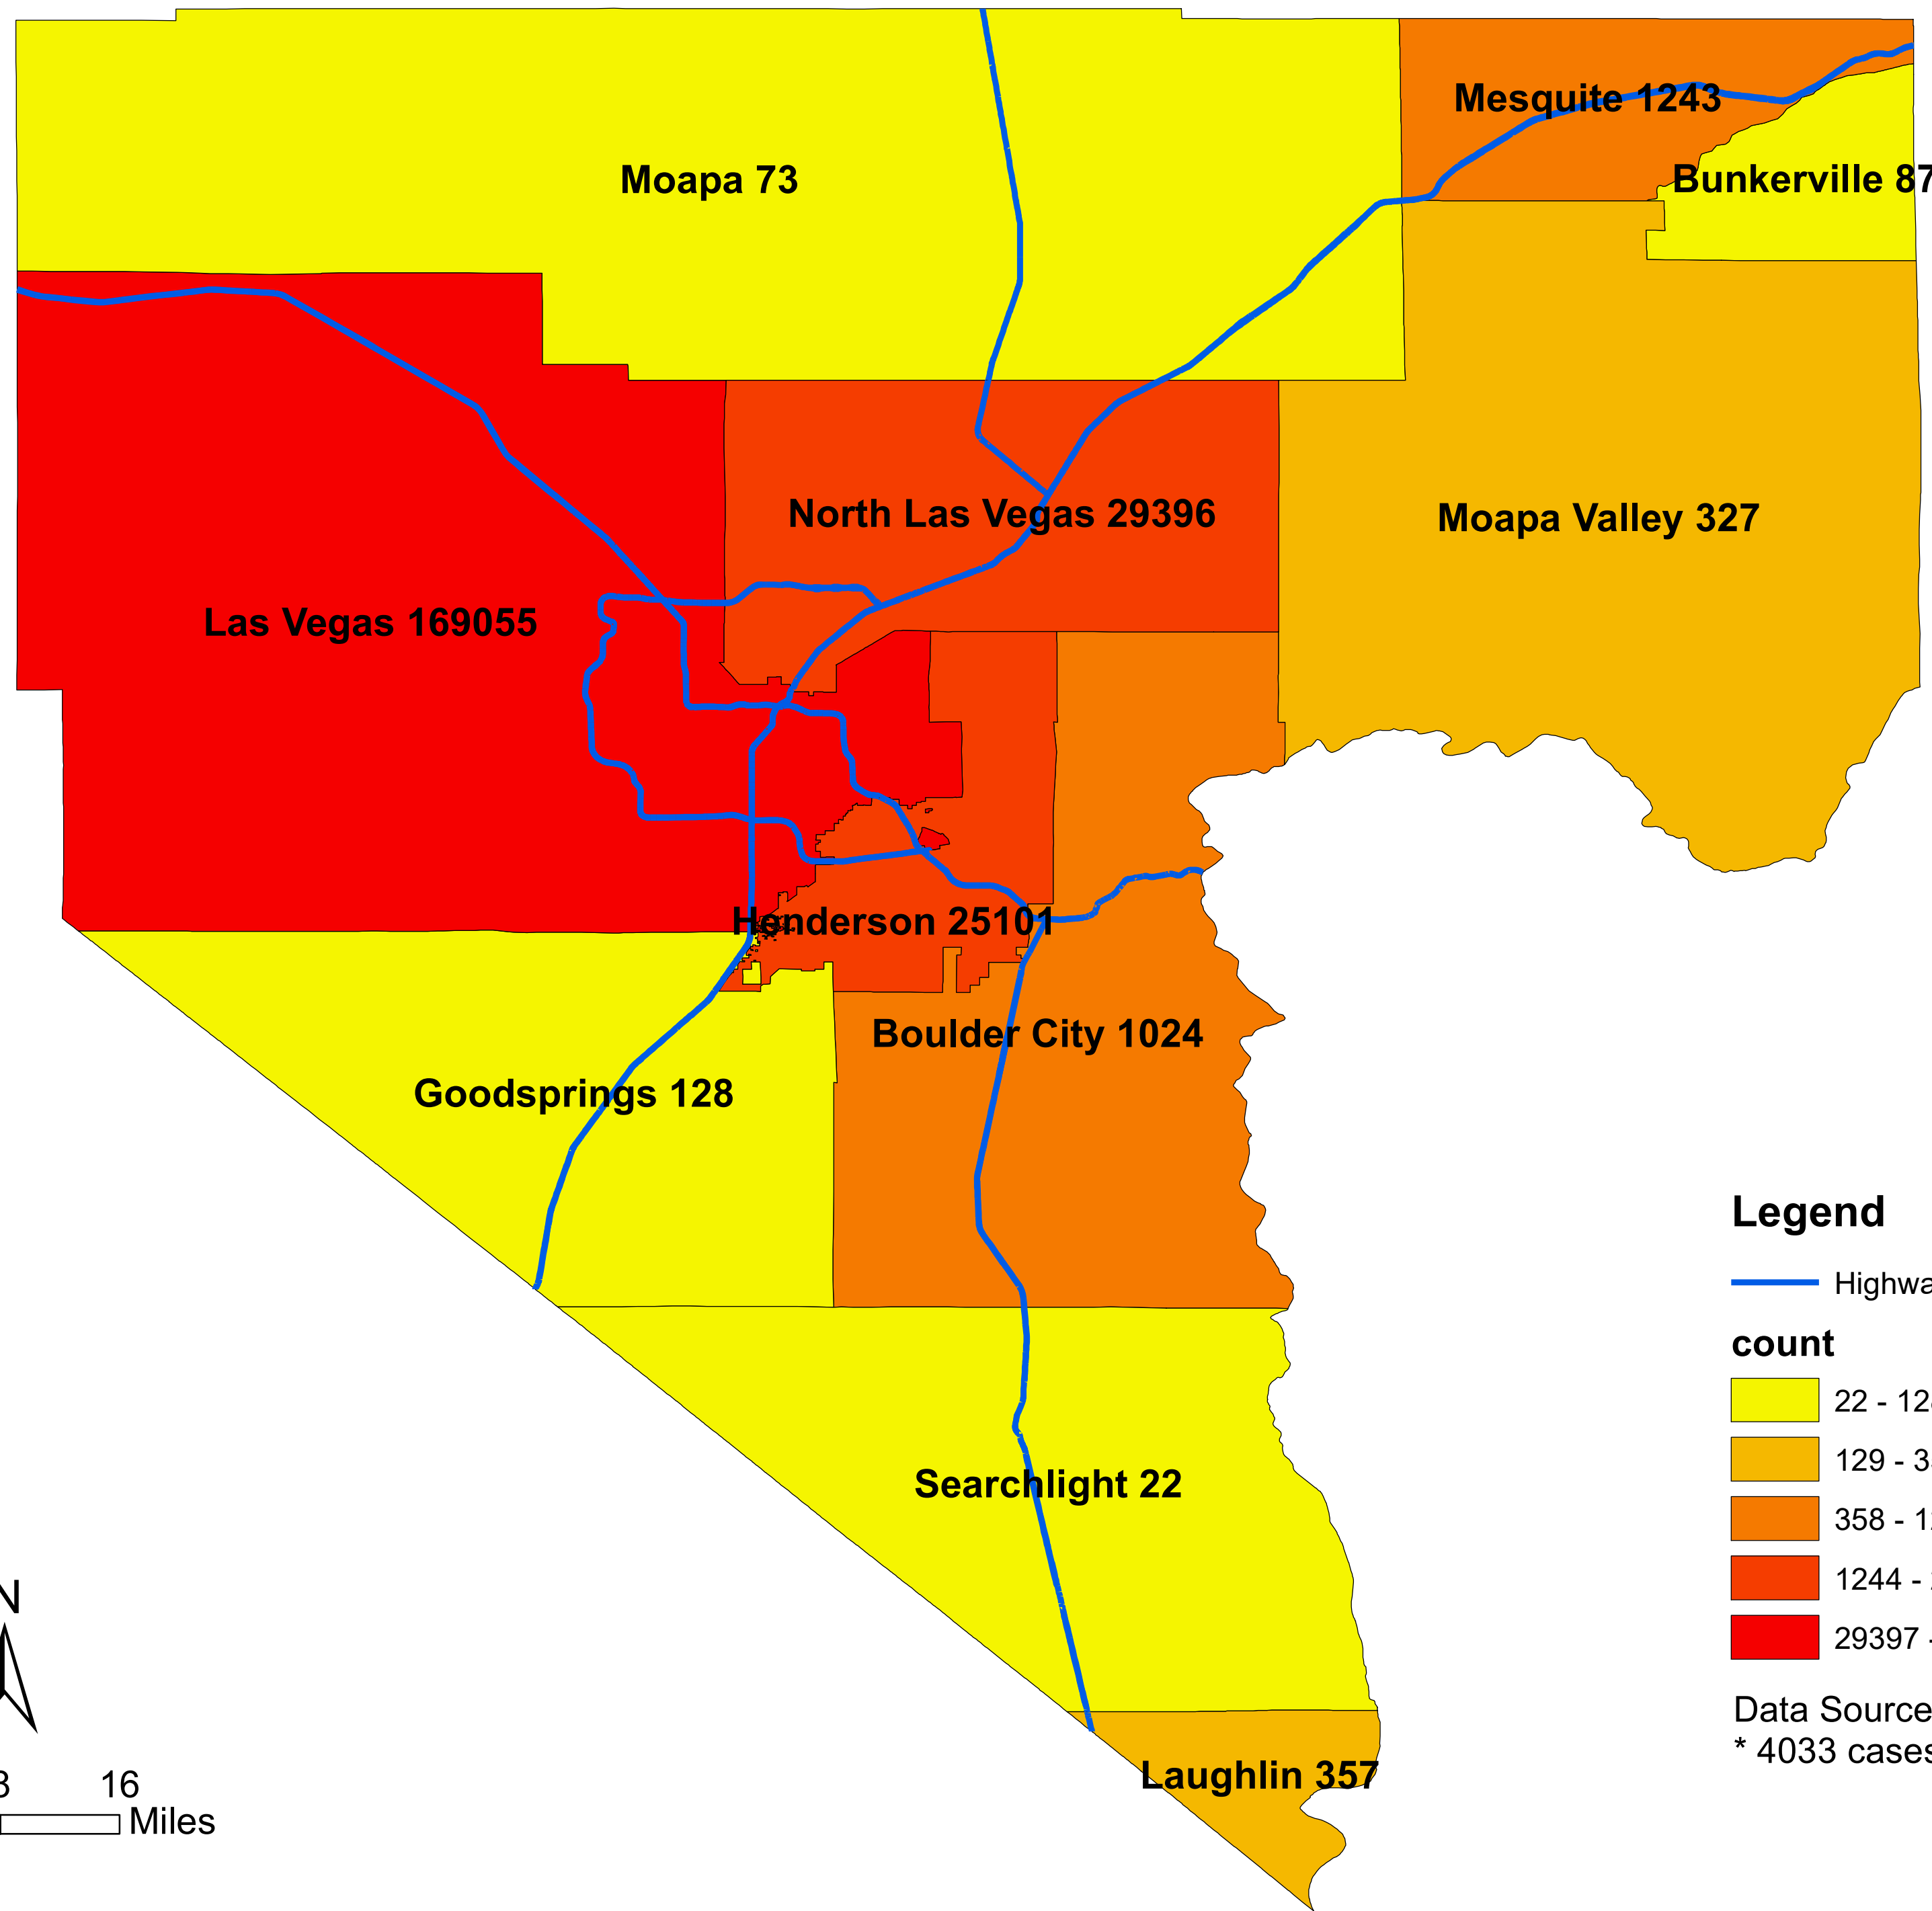

Number of COVID-19 cases by city in Clark county (03.21.2021)

Legend

— Highway

count

Data Source: SNHD

* 4033 cases without city information

0 4 8 16 Miles