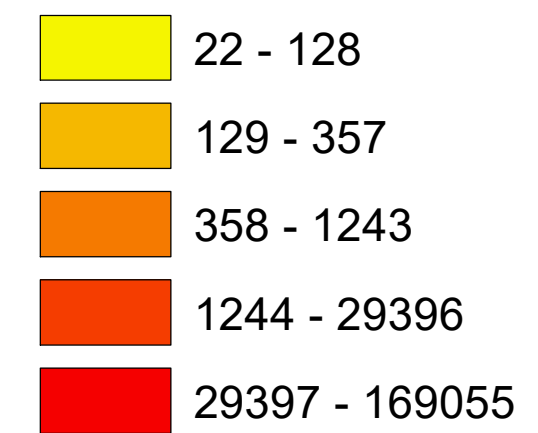

Number of COVID-19 cases by city in Clark county (03.21.2021)

Legend

— Highway

count

Data Source: SNHD

* 4033 cases without city information

0 4 8 16 Miles