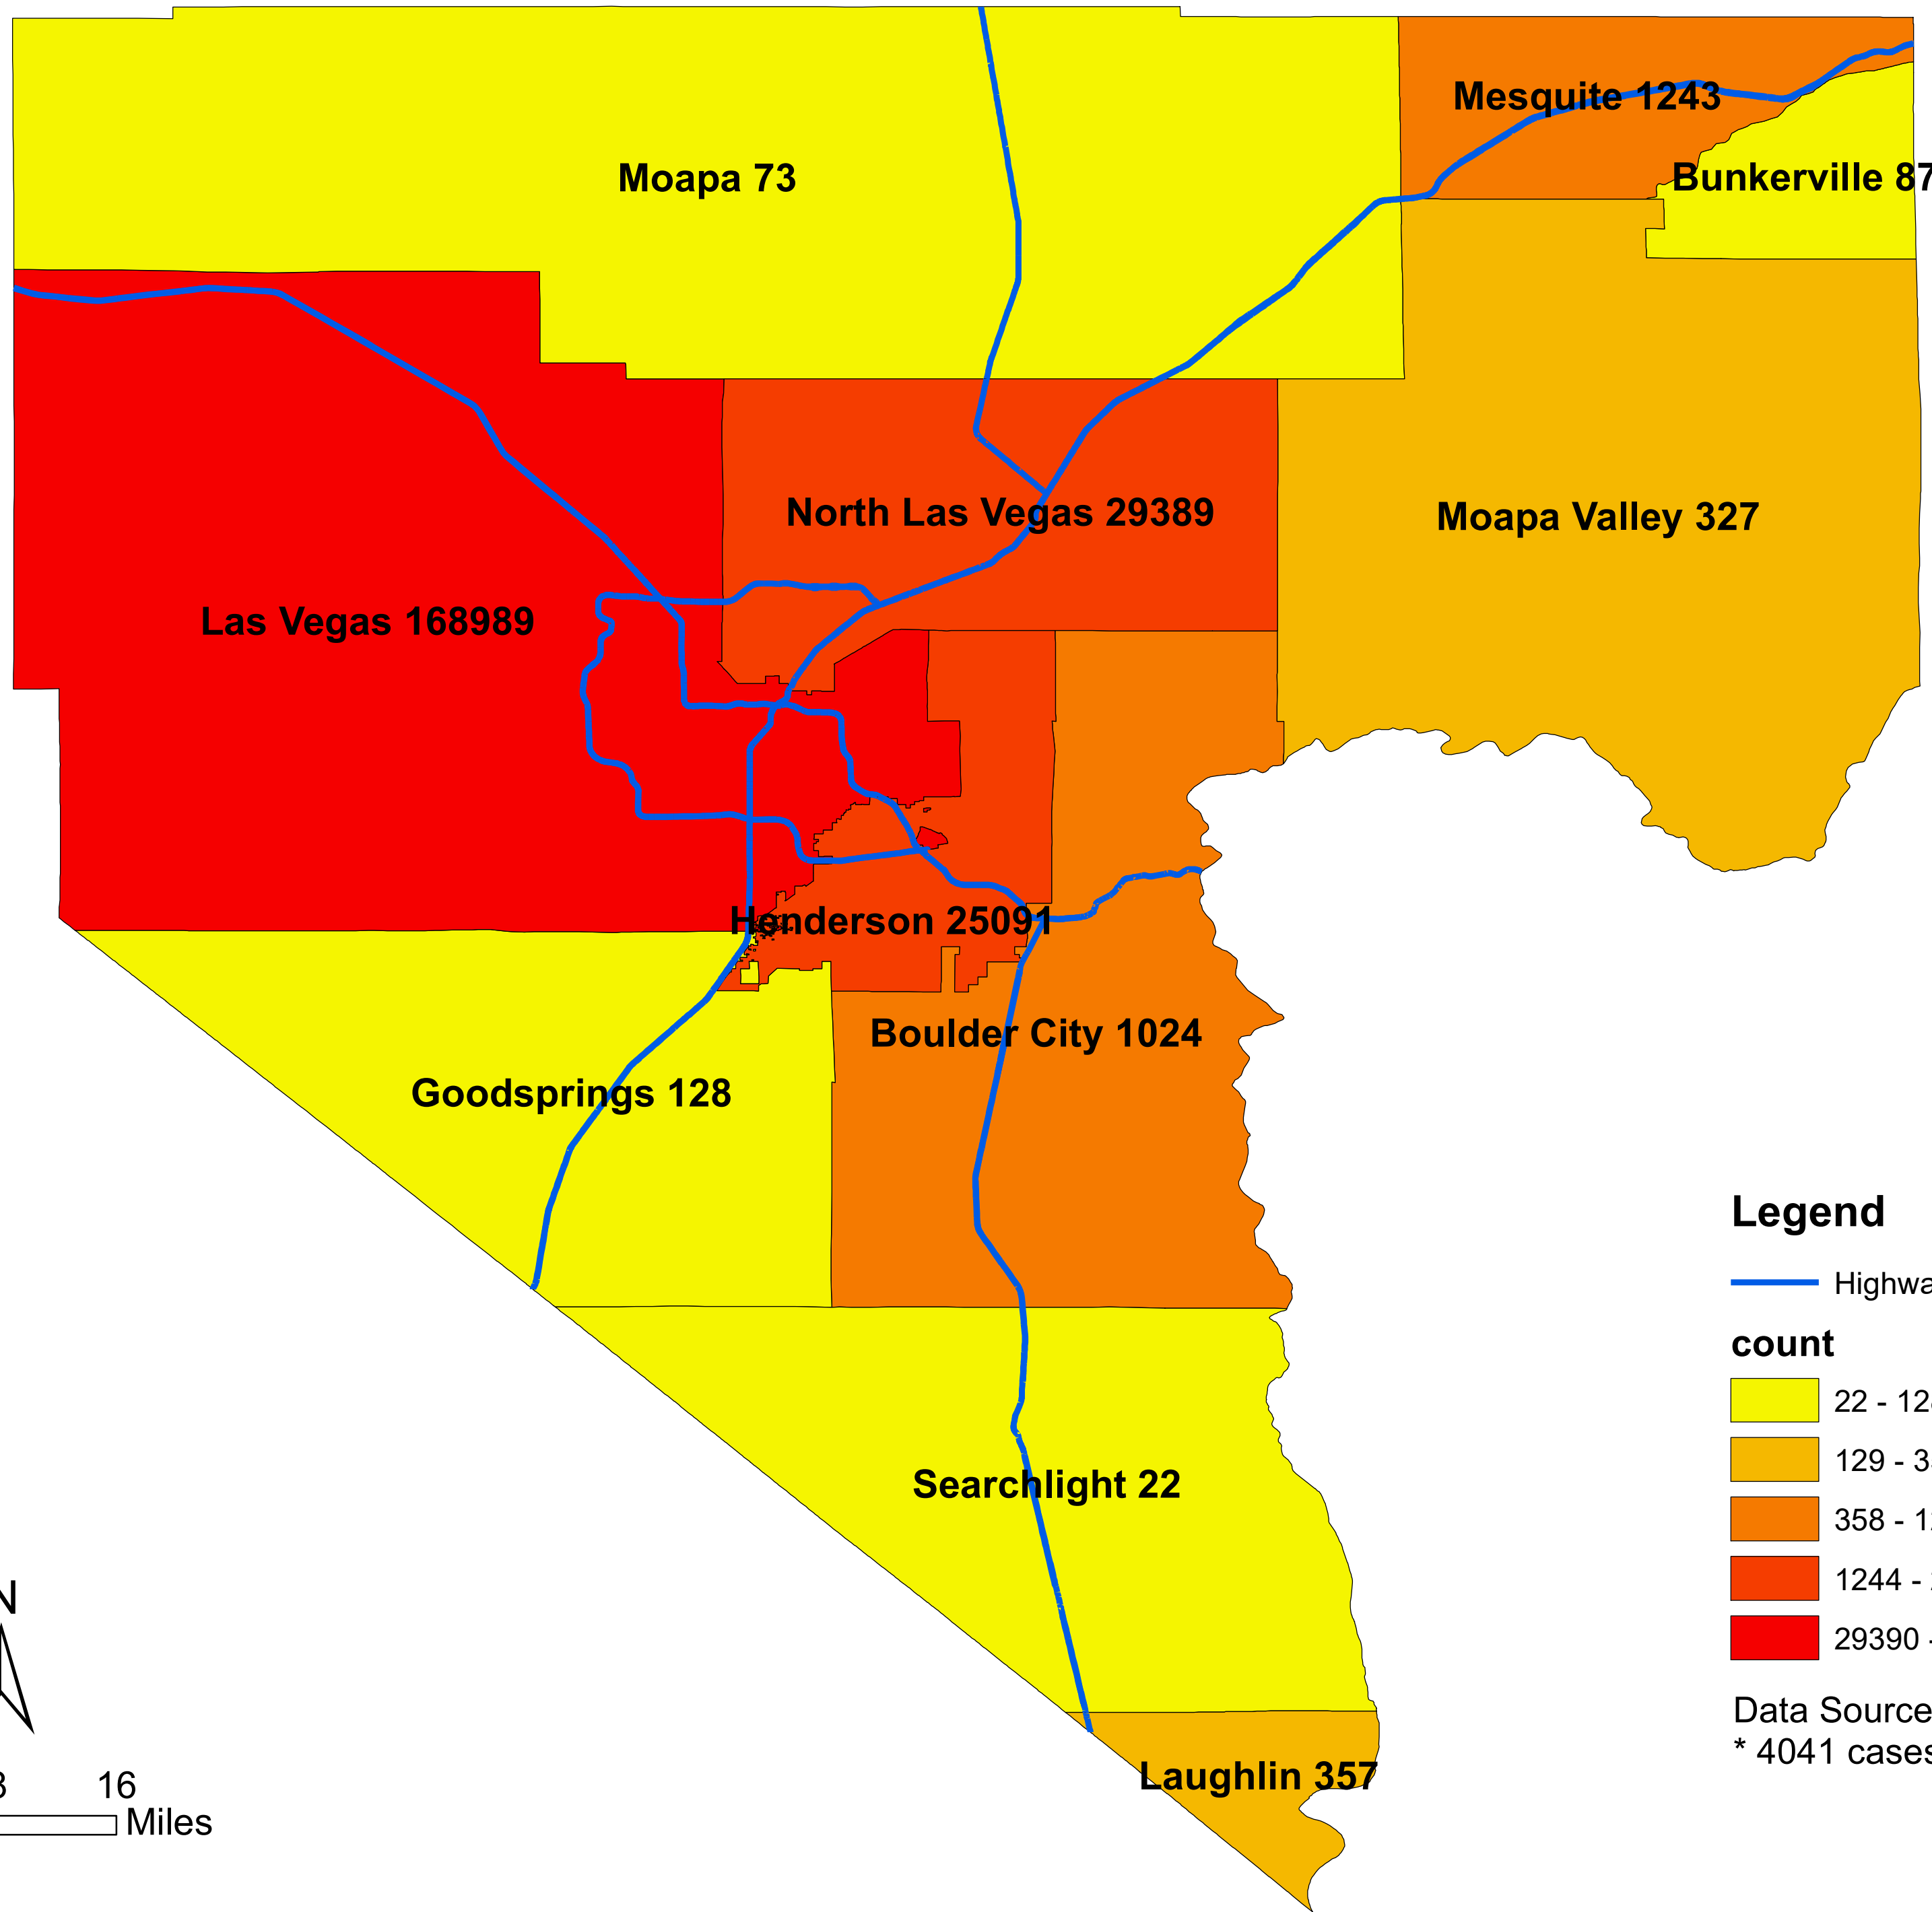

# Number of COVID-19 cases by city in Clark county (03.20.2021)

## Legend

— Highway

### count

Data Source: SNHD

\* 4041 cases without city information

0 4 8 16 Miles