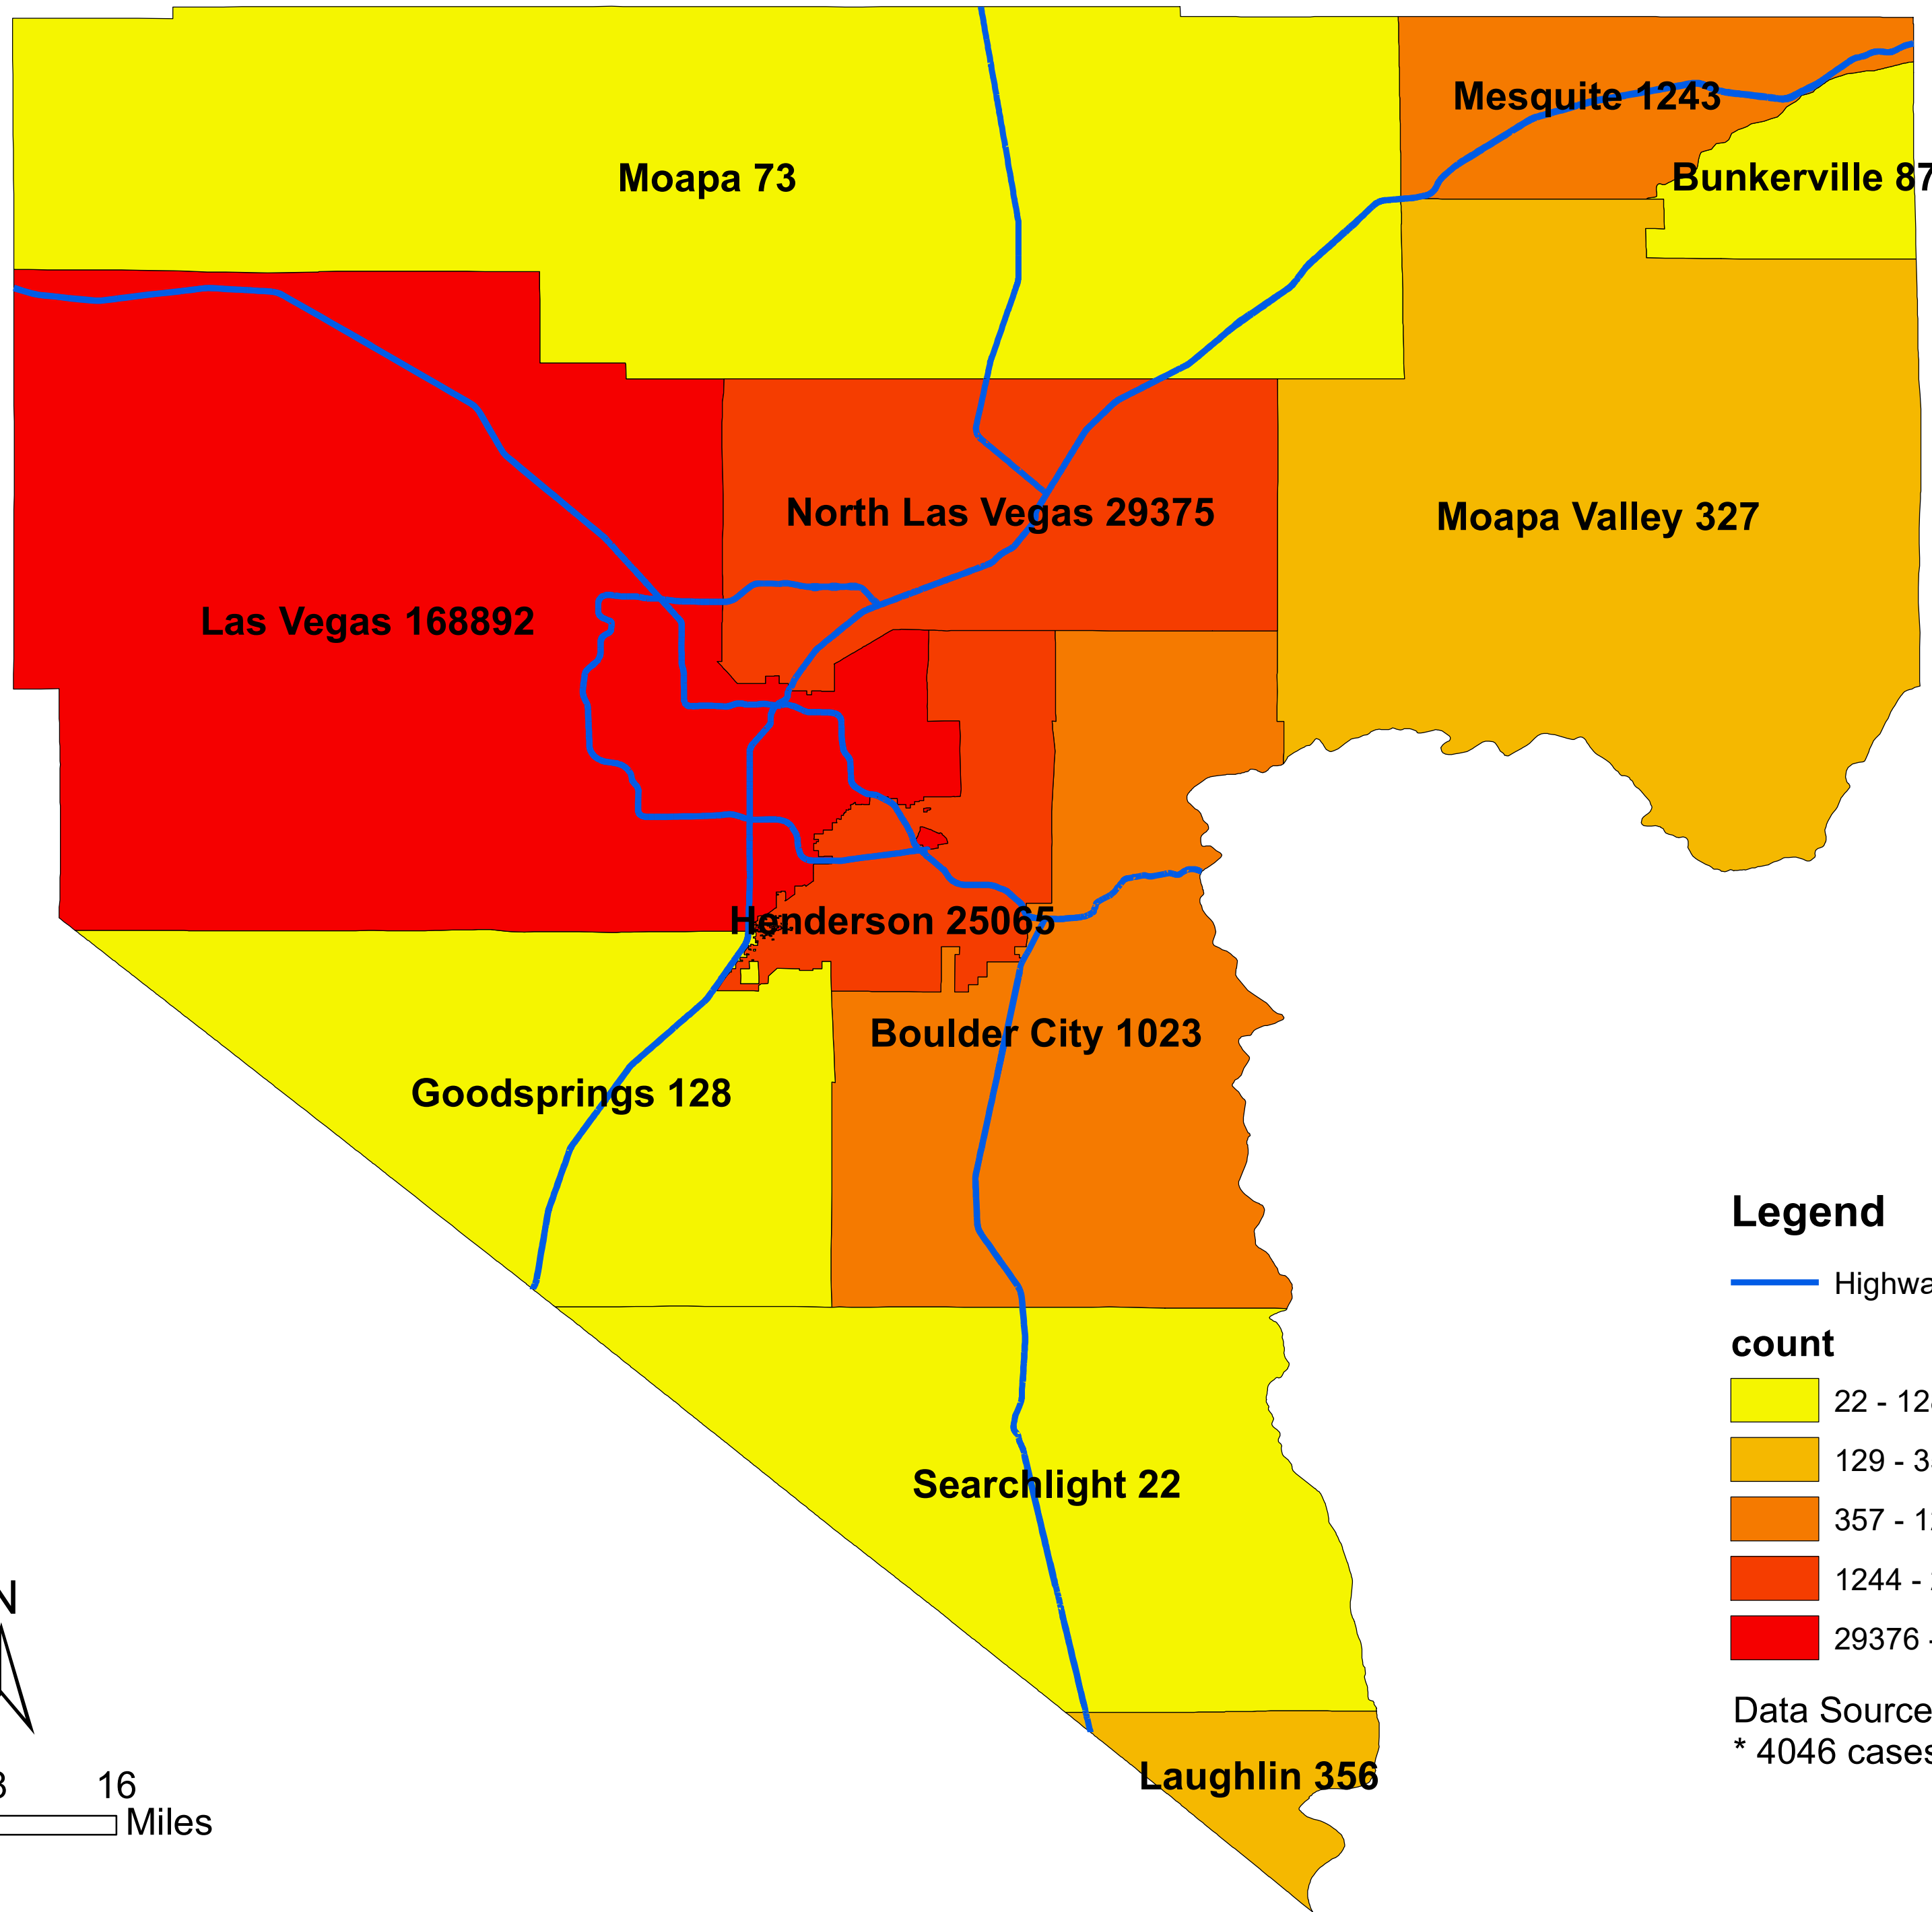

Number of COVID-19 cases by city in Clark county (03.19.2021)

Legend

— Highway

count

Data Source: SNHD

* 4046 cases without city information

0 4 8 16
Miles