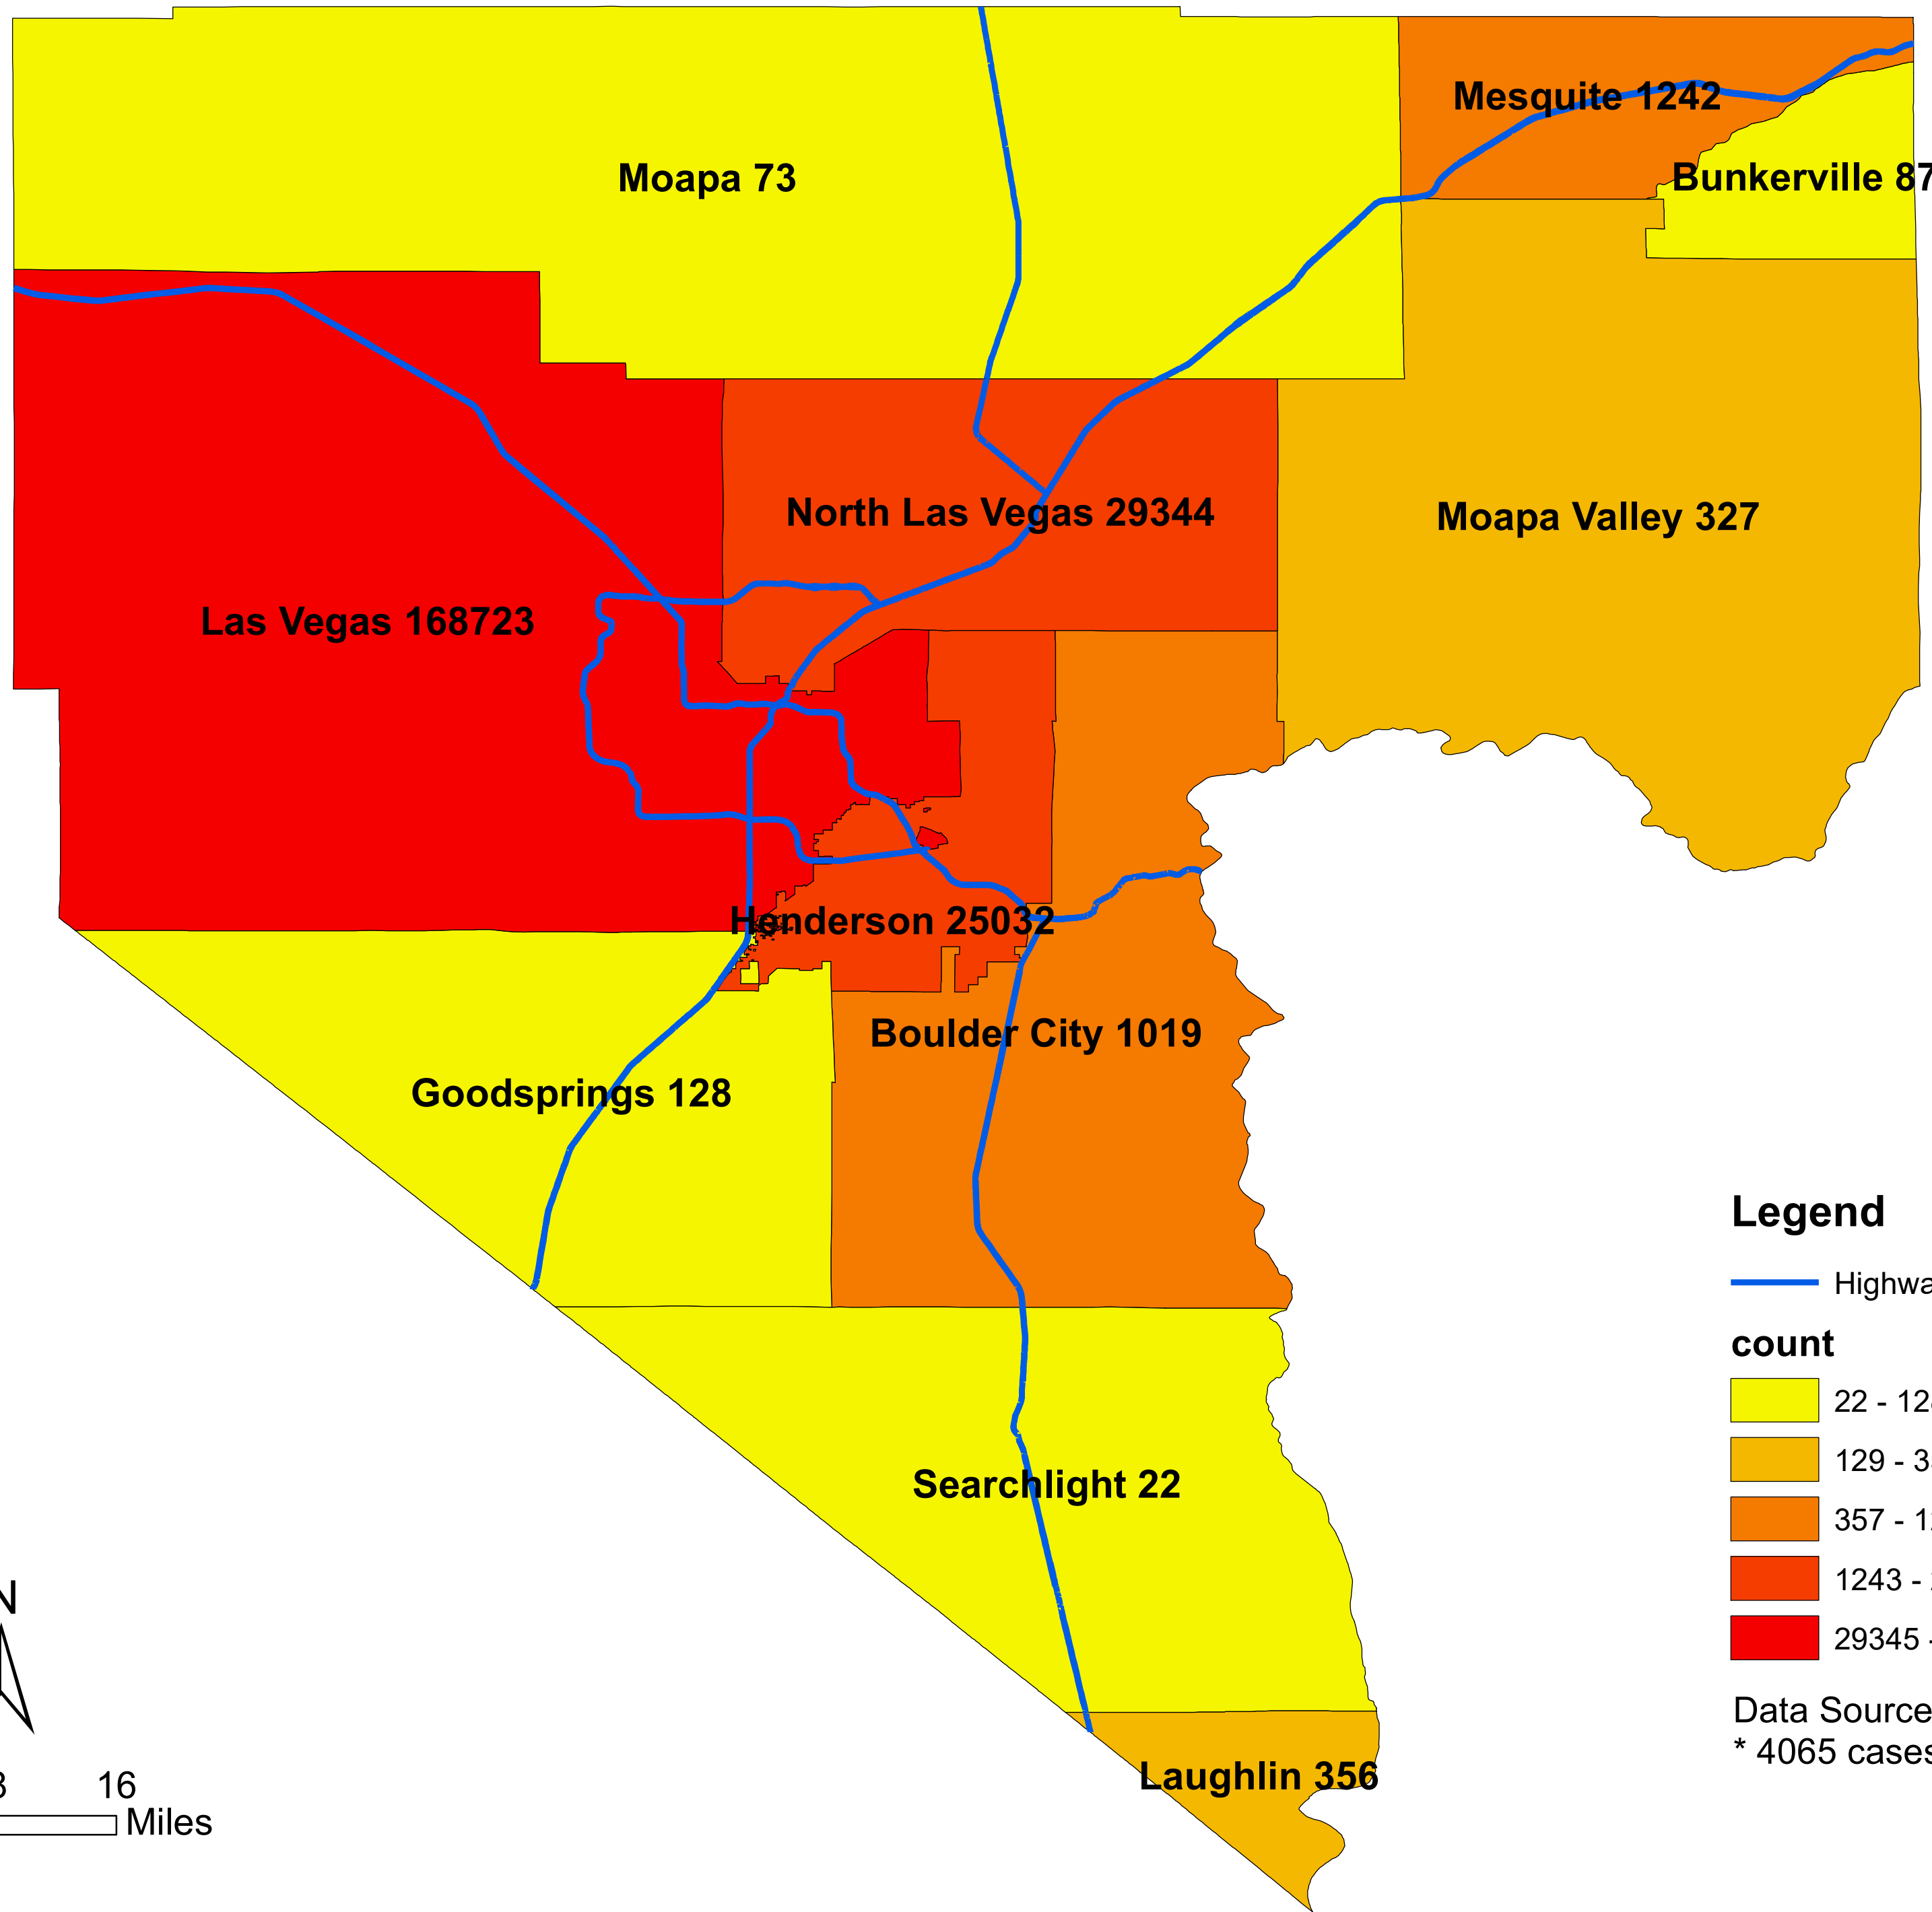

Number of COVID-19 cases by city in Clark county (03.18.2021)

Legend

— Highway

count

Data Source: SNHD

* 4065 cases without city information

0 4 8 16 Miles