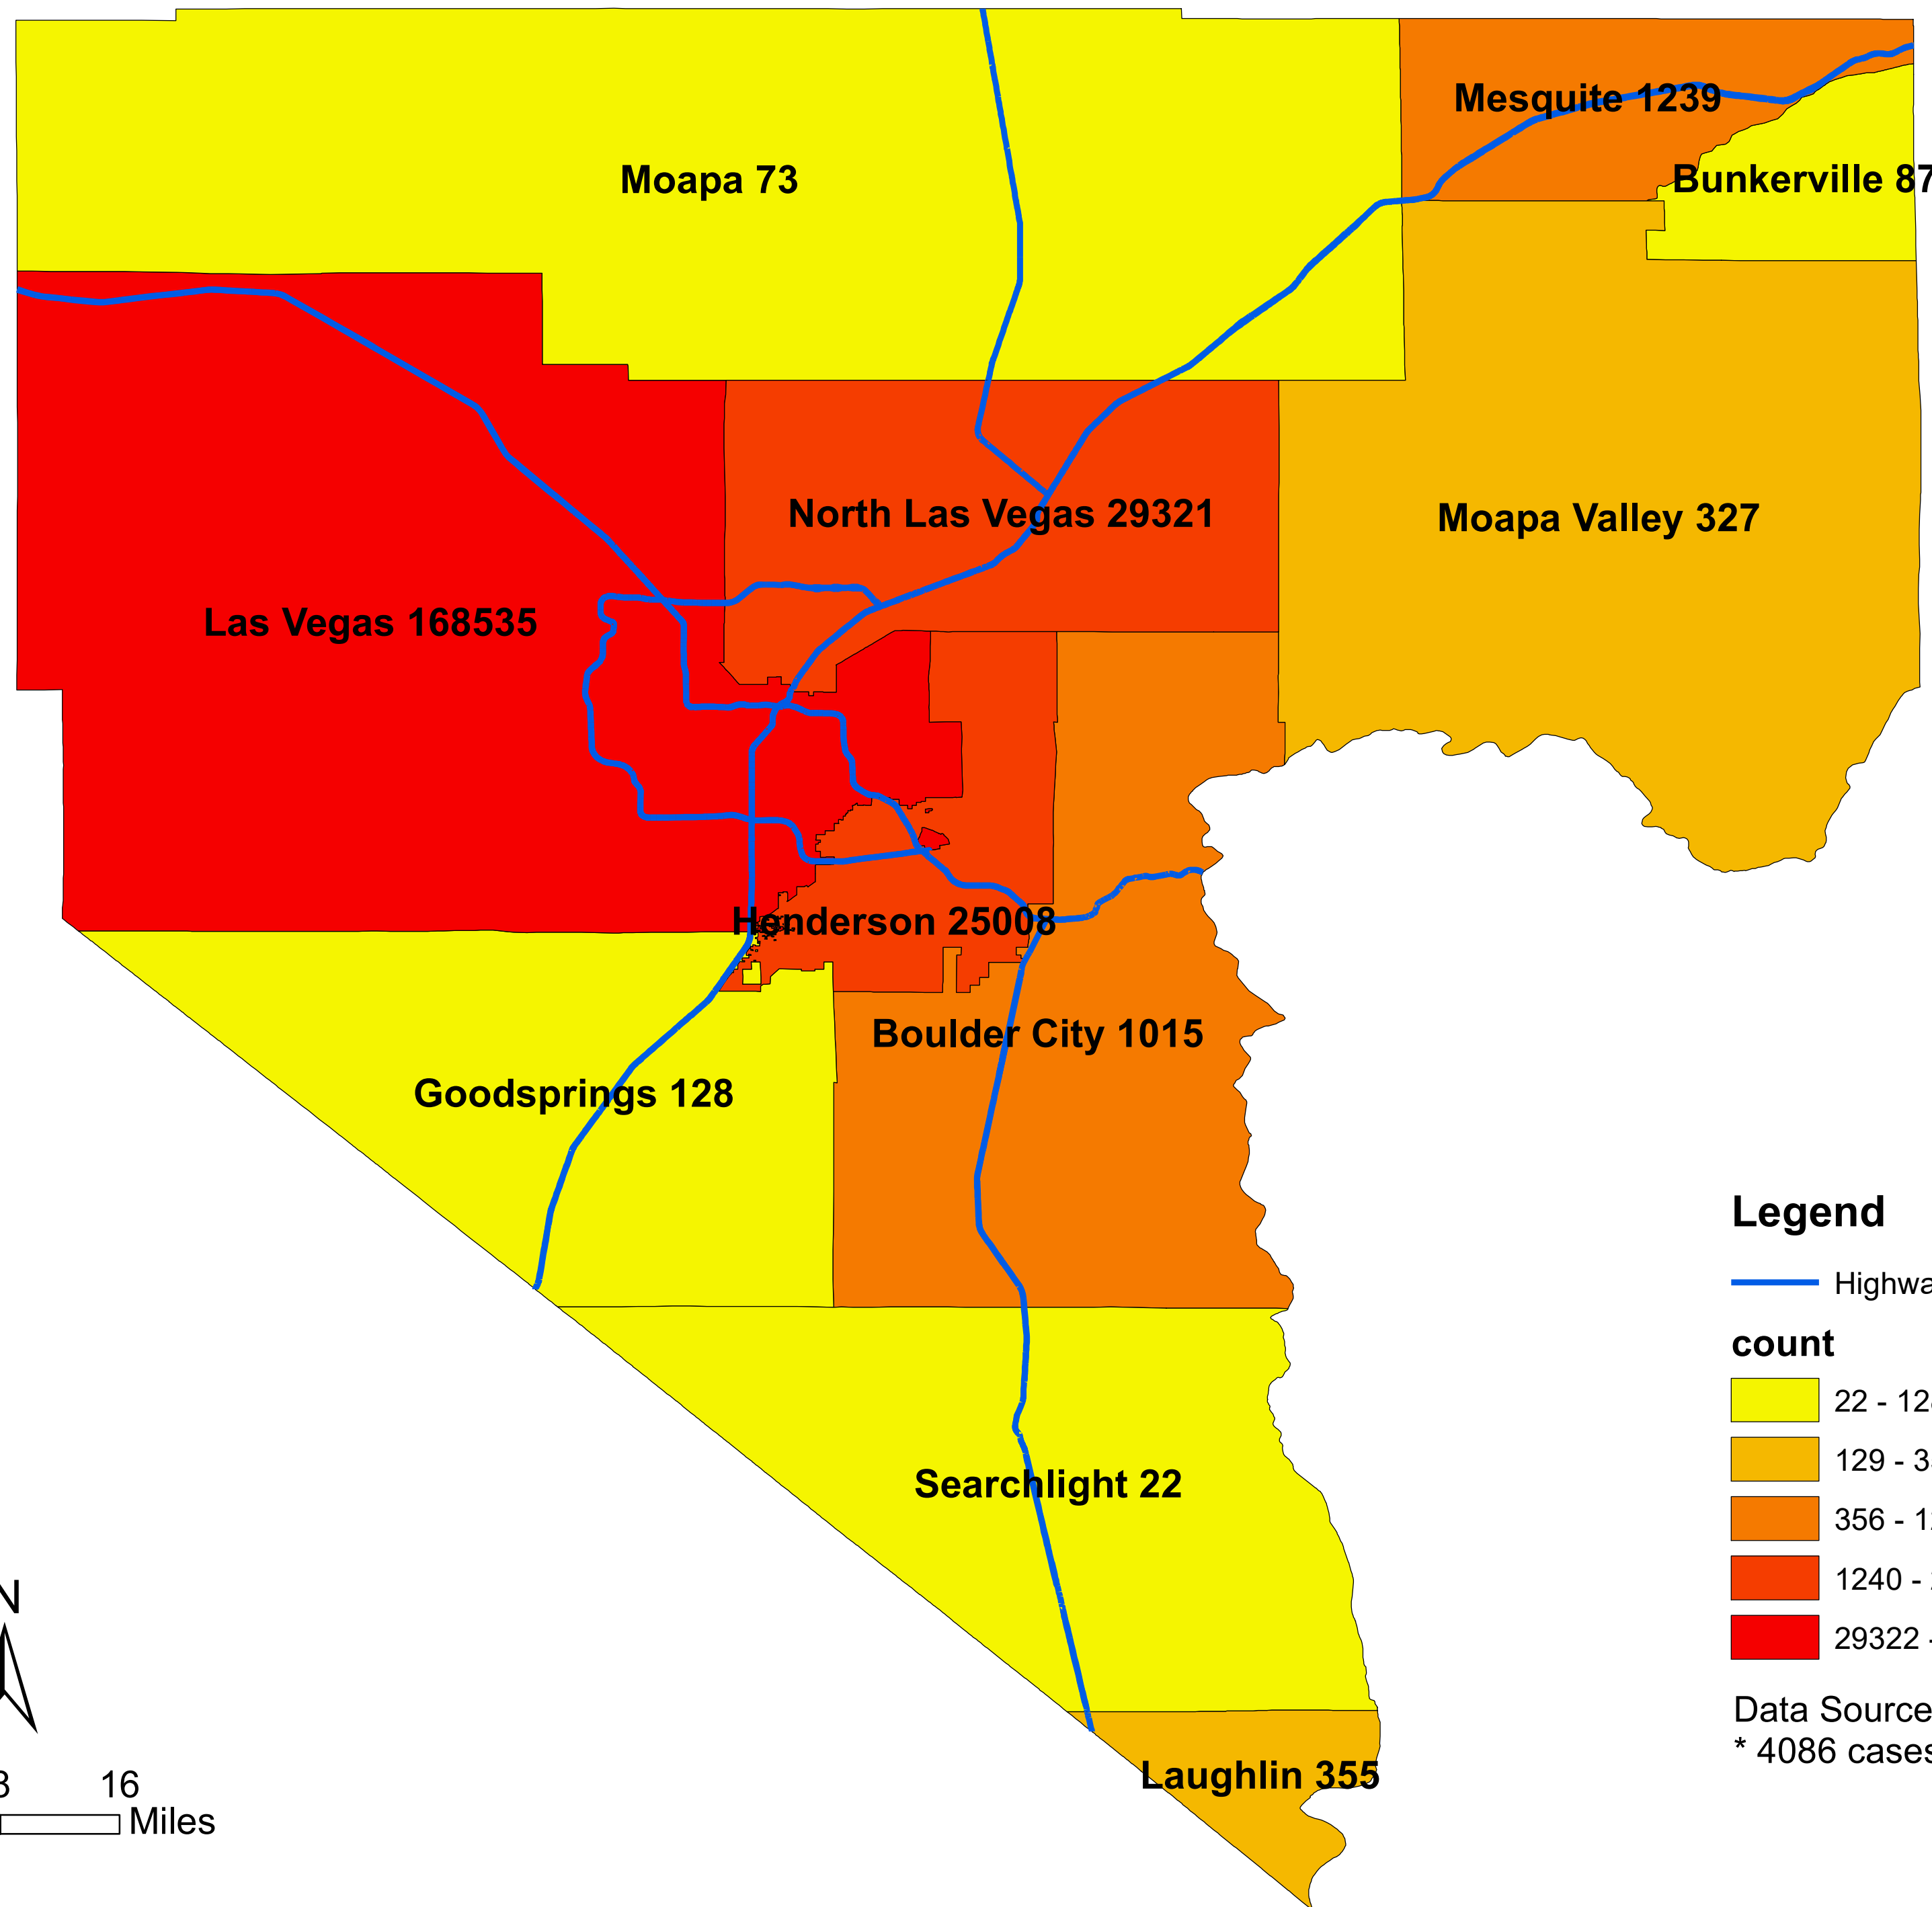

Number of COVID-19 cases by city in Clark county (03.17.2021)

Legend

— Highway

count

Data Source: SNHD

* 4086 cases without city information

0 4 8 16 Miles