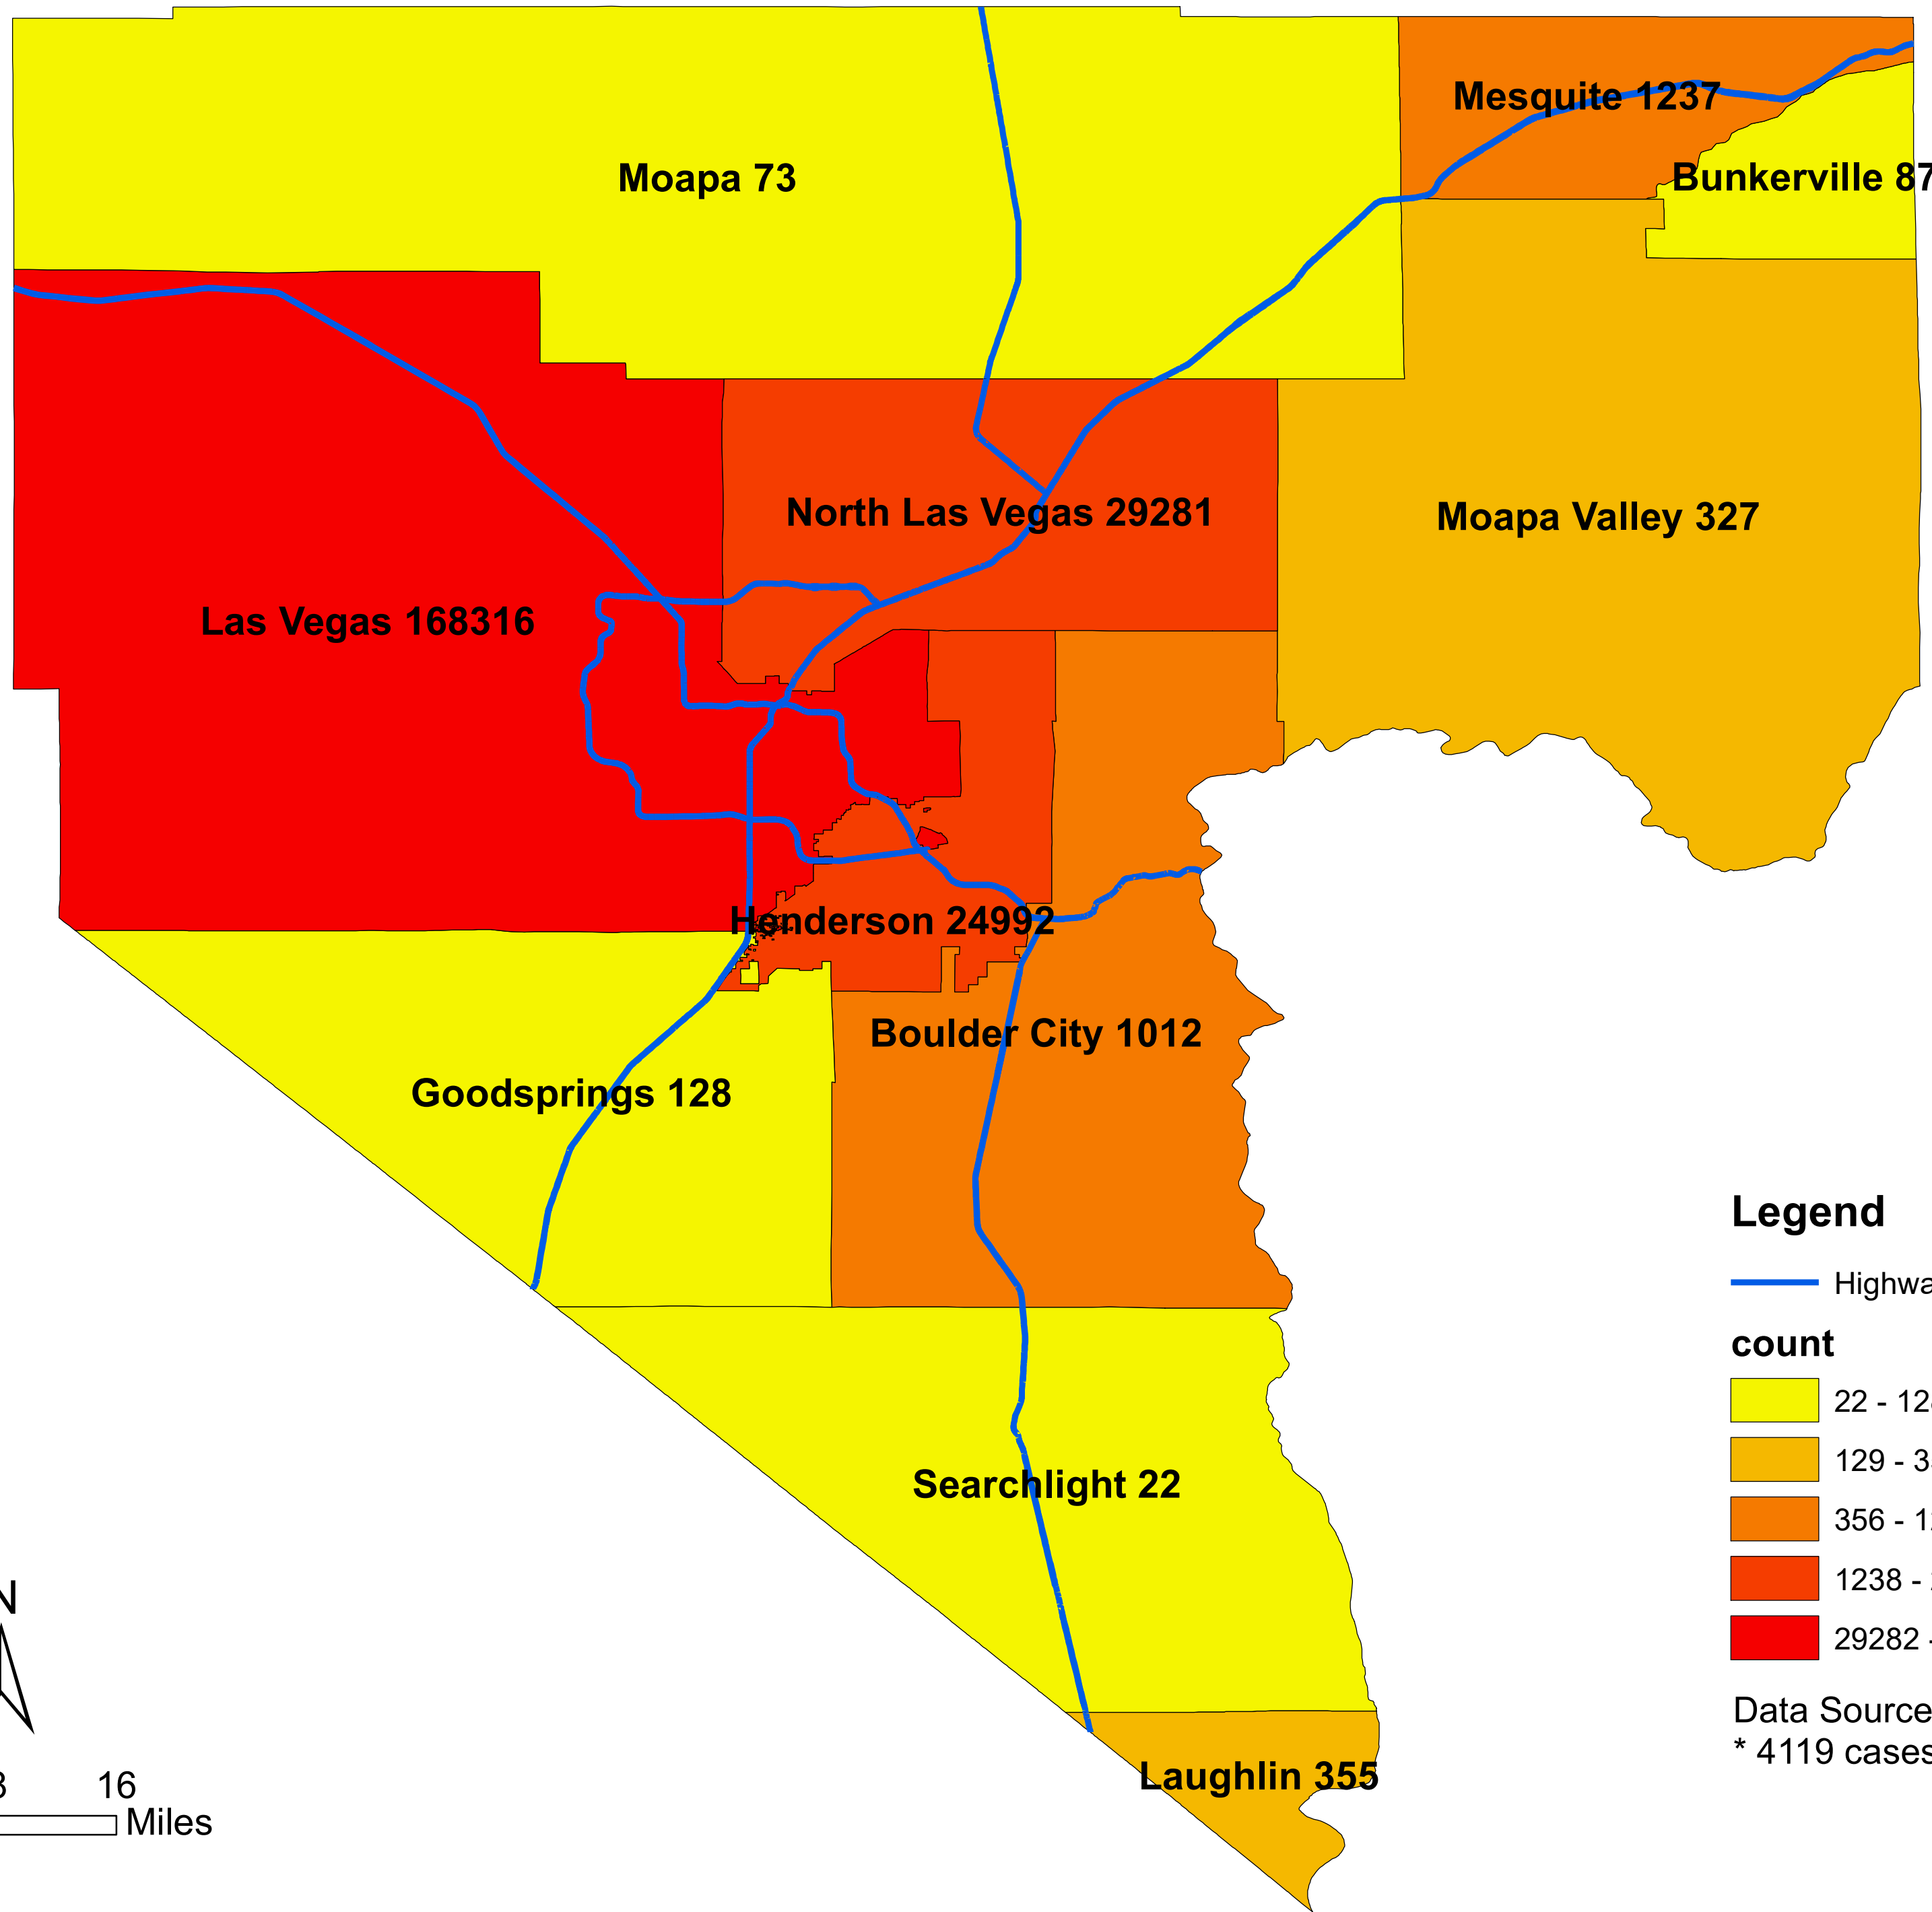

Number of COVID-19 cases by city in Clark county (03.16.2021)

Legend

— Highway

count

Data Source: SNHD

* 4119 cases without city information

0 4 8 16 Miles