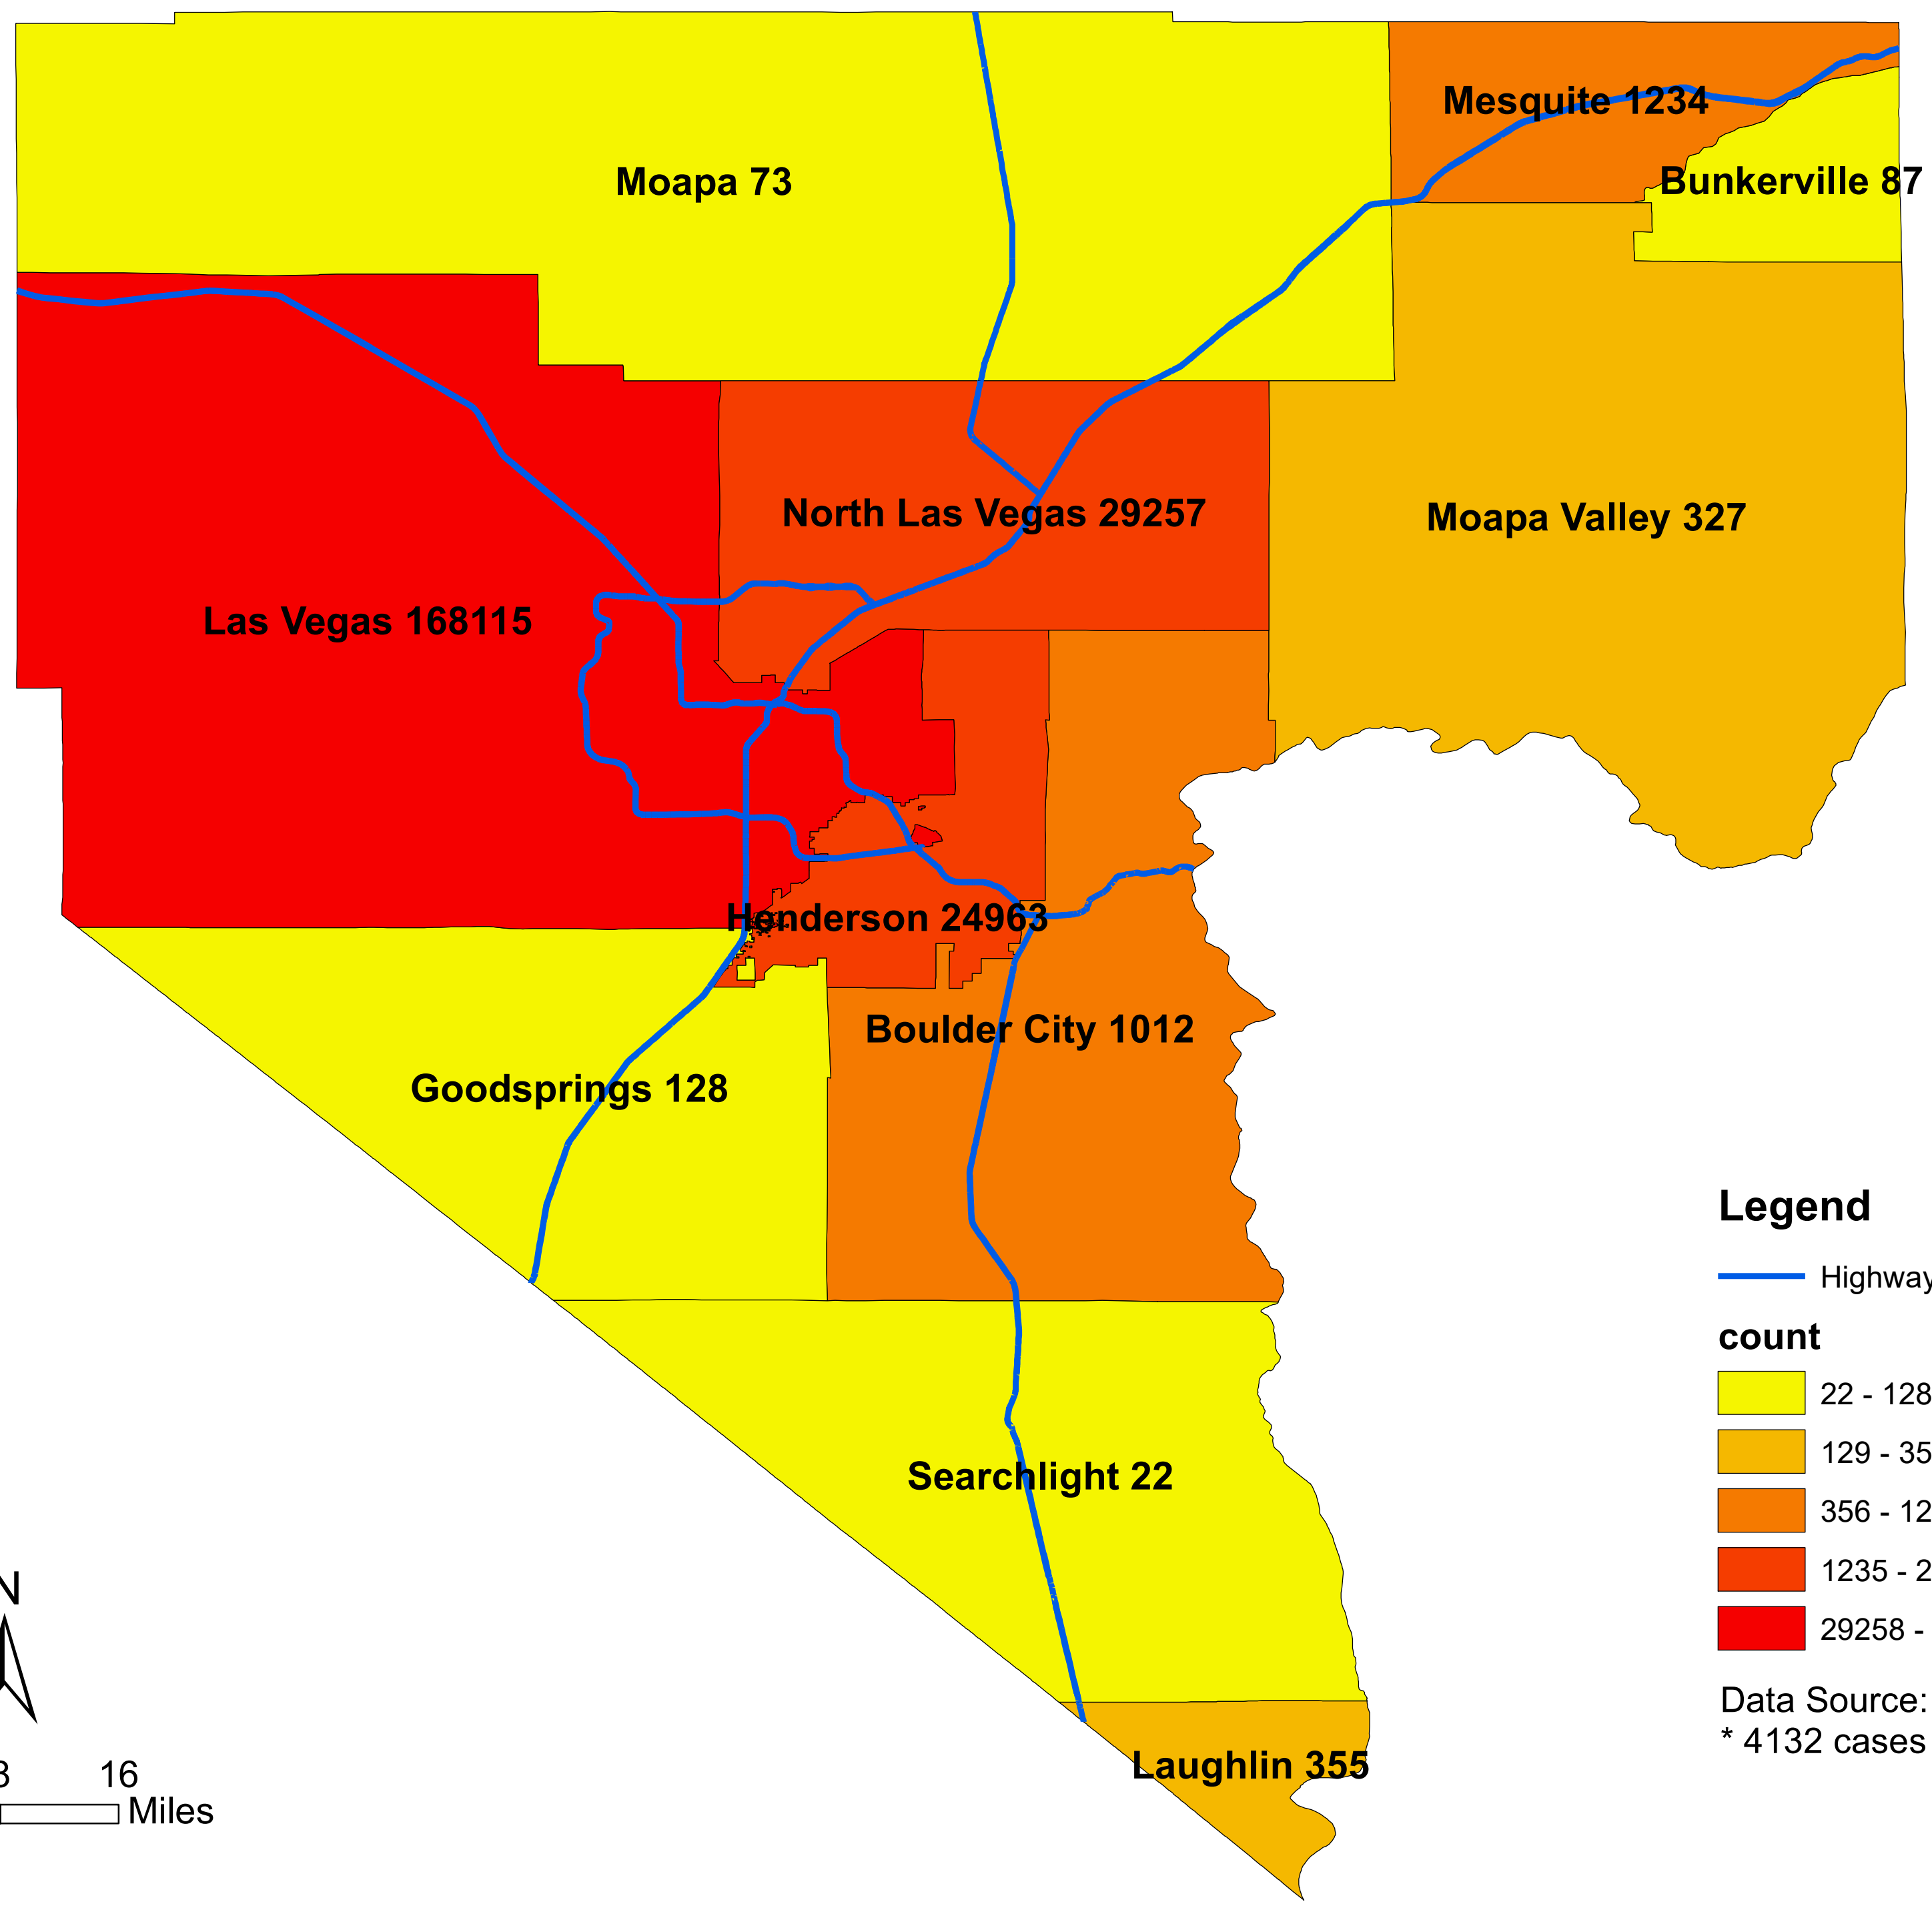

Number of COVID-19 cases by city in Clark county (03.15.2021)

Legend

— Highway

count

- 22 - 128
- 129 - 355
- 356 - 1234
- 1235 - 29257
- 29258 - 168115

Data Source: SNHD
* 4132 cases without city information