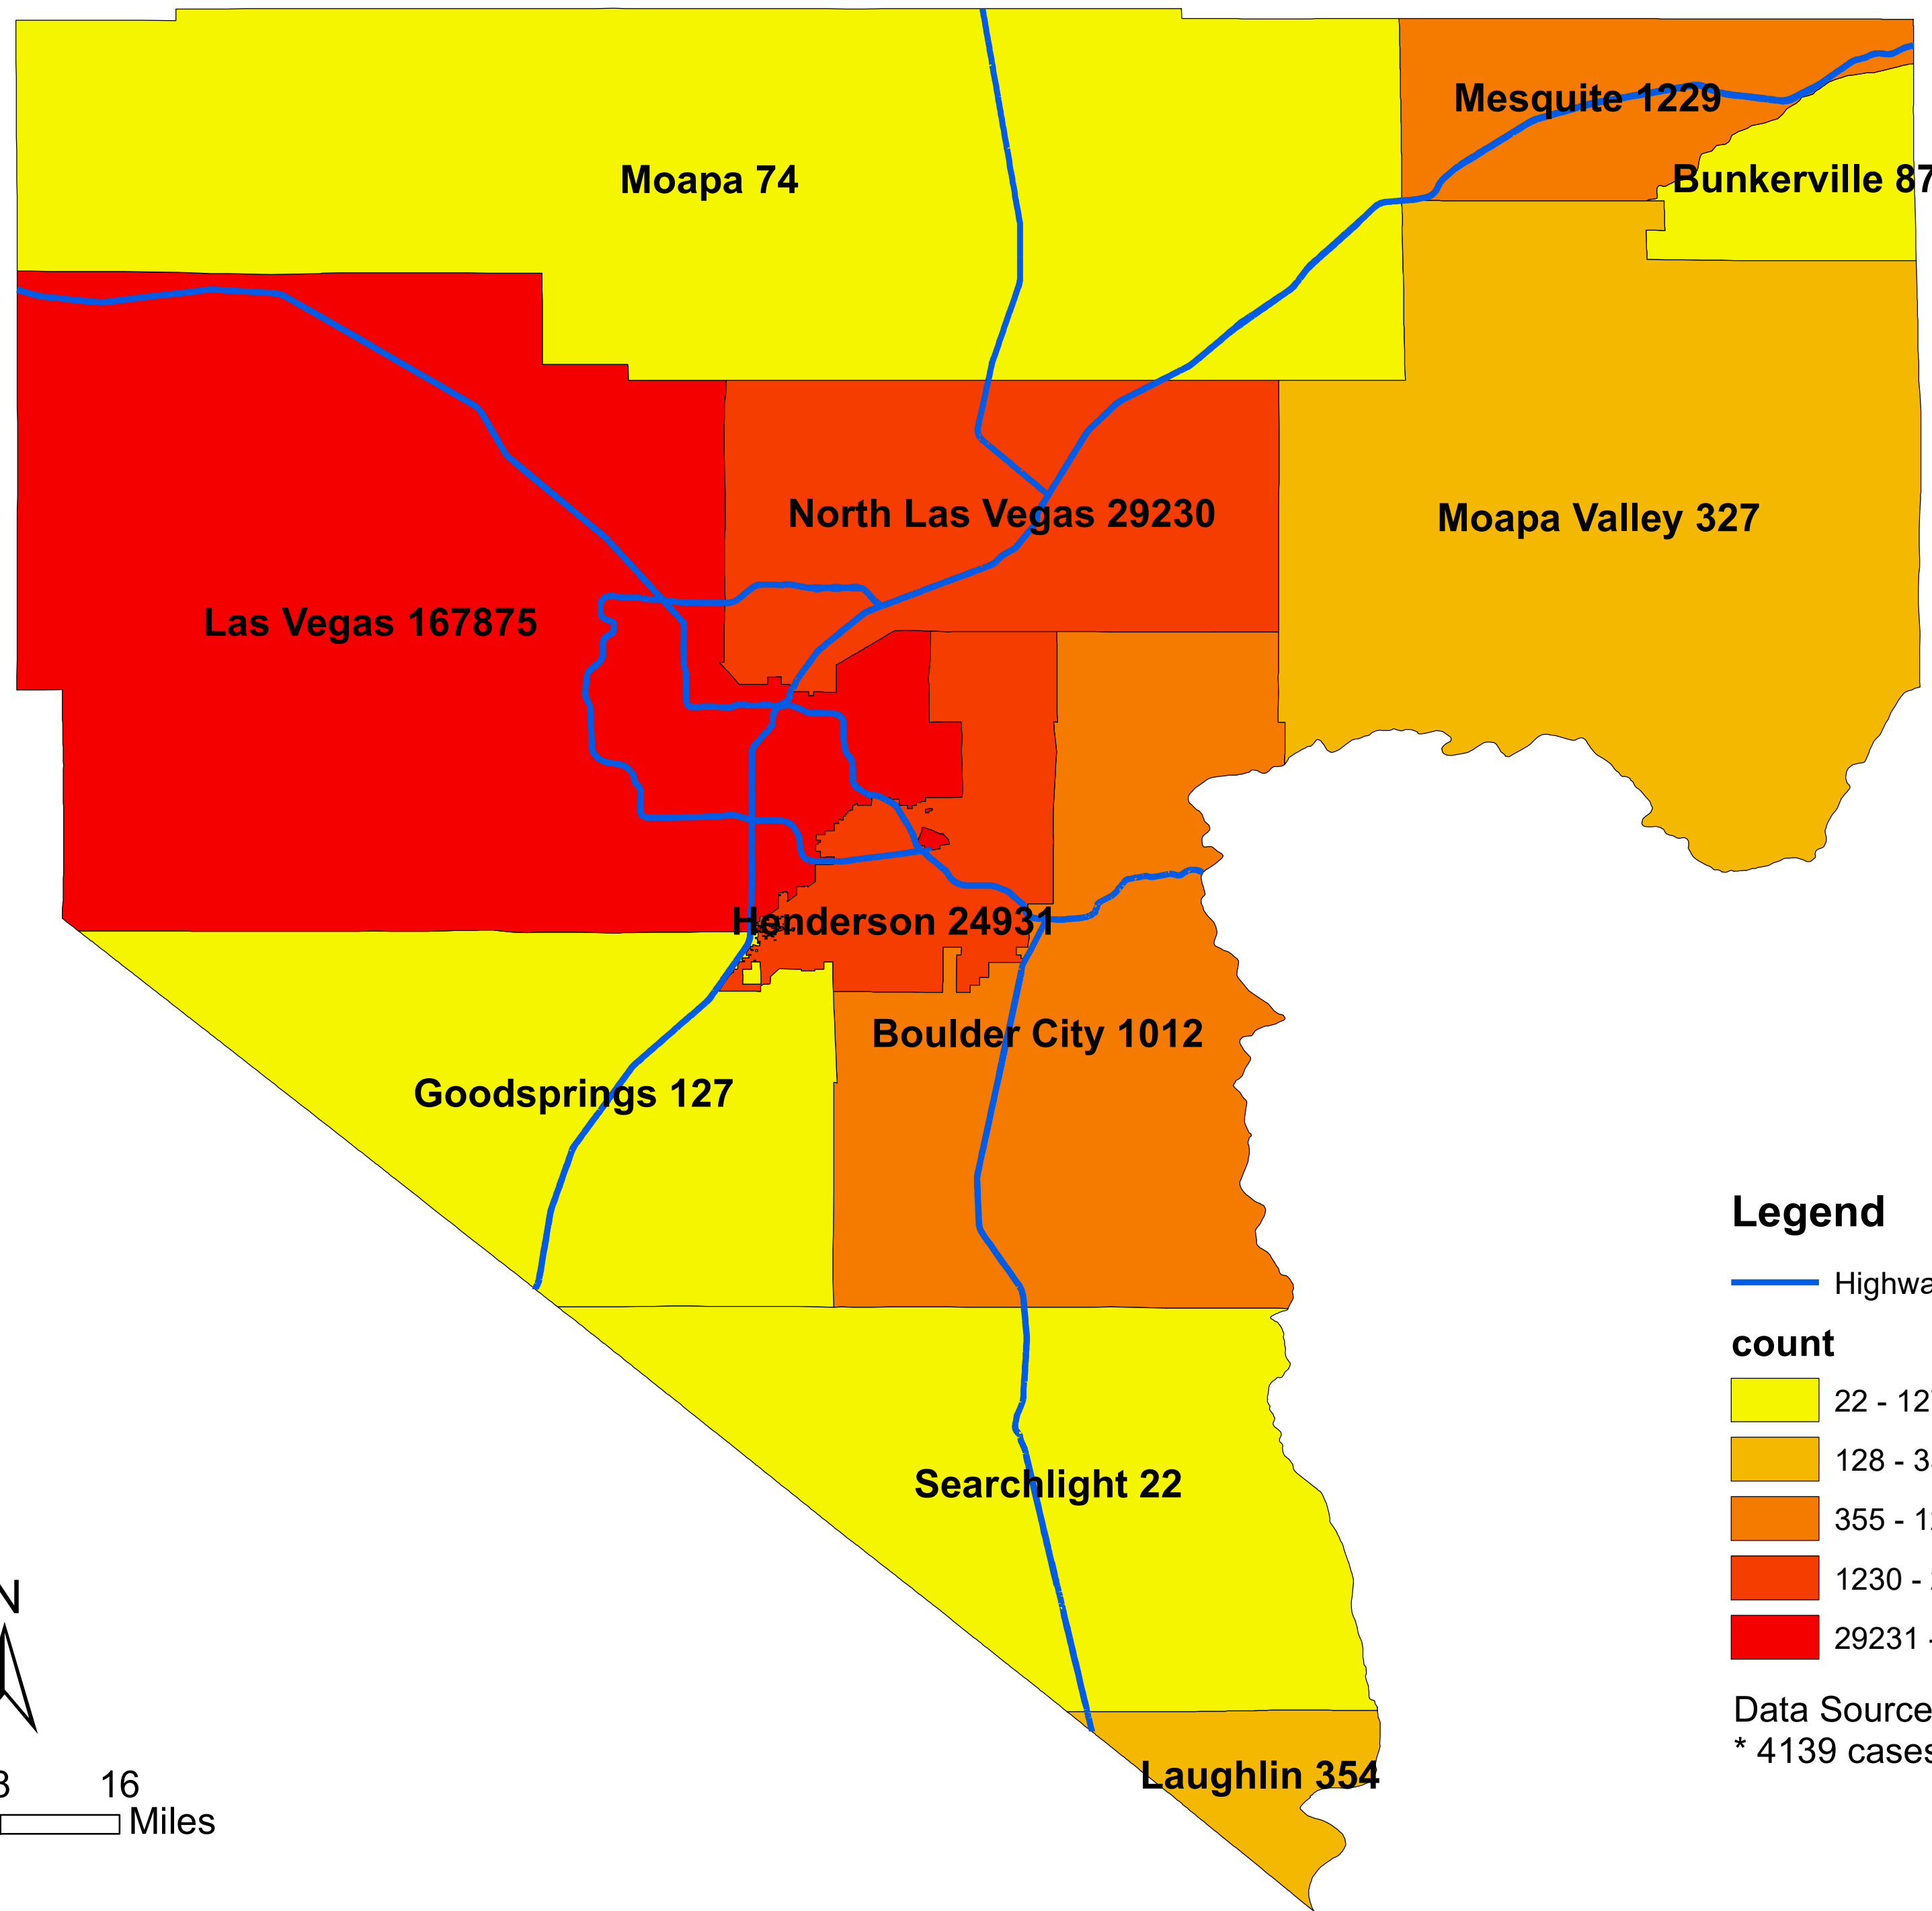

Number of COVID-19 cases by city in Clark county (03.14.2021)

Legend

— Highway

count

Data Source: SNHD

* 4139 cases without city information

0 4 8 16 Miles