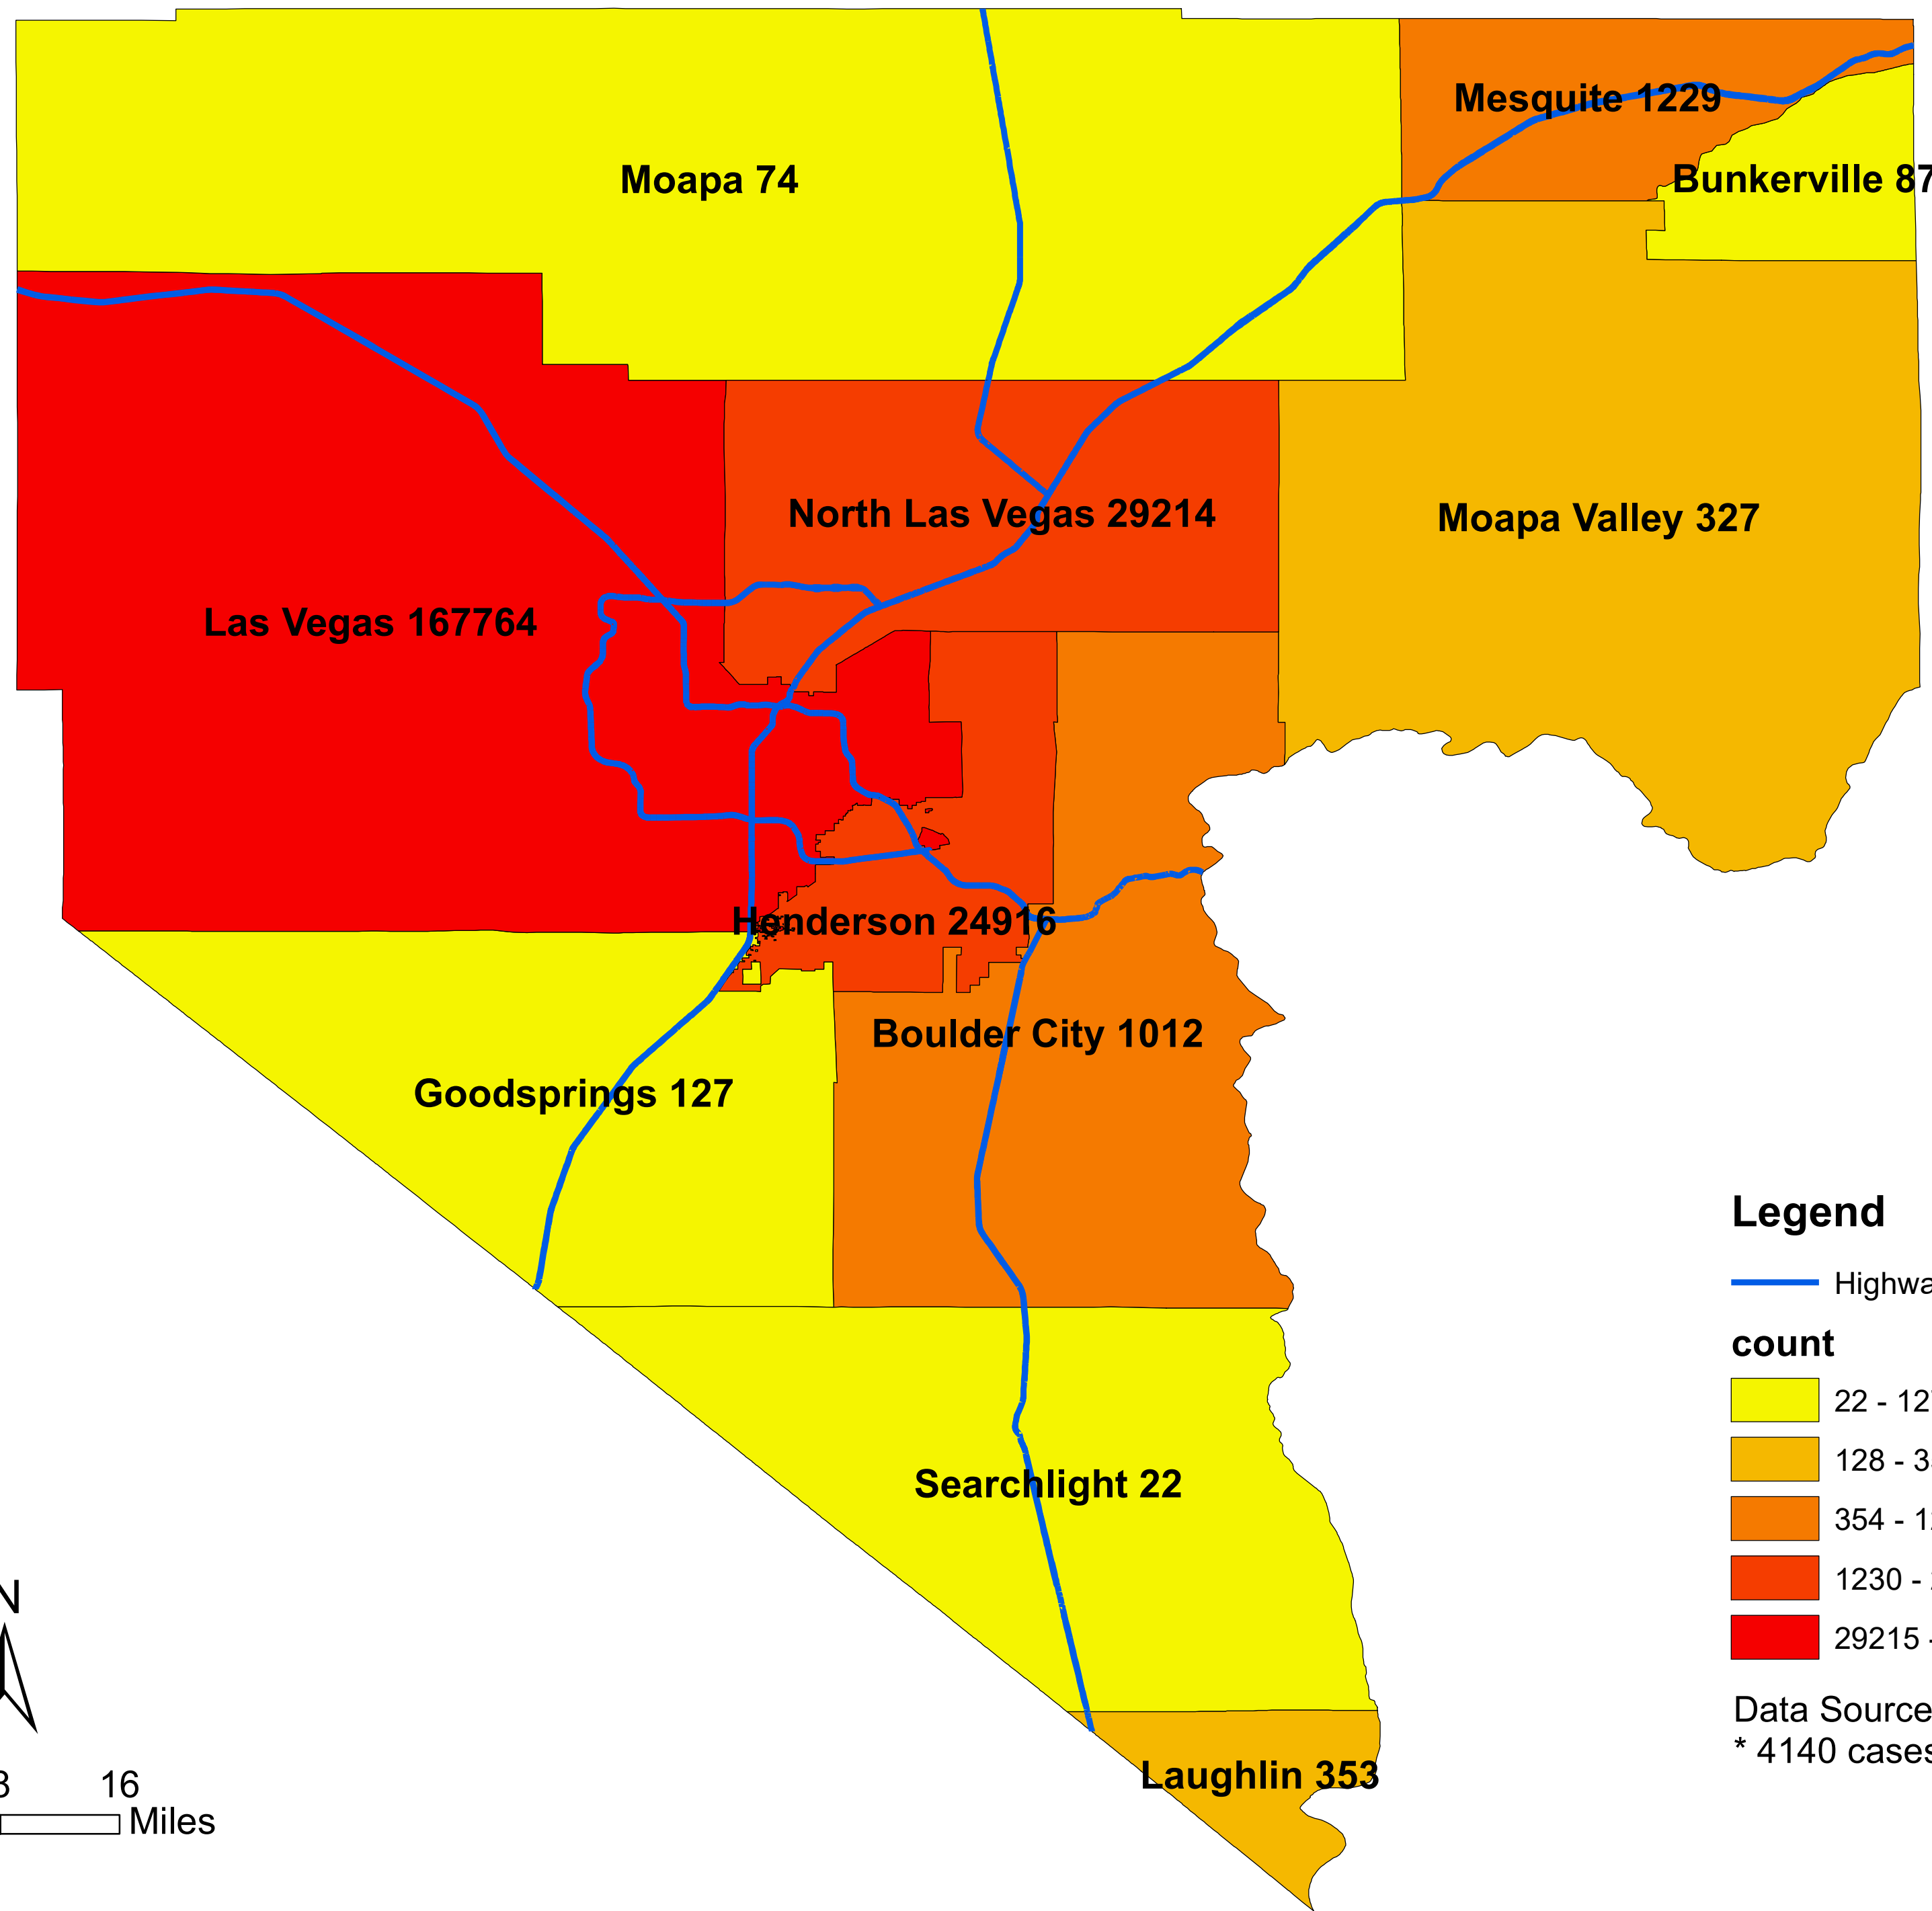

Number of COVID-19 cases by city in Clark county (03.13.2021)

Legend

— Highway

count

Data Source: SNHD

* 4140 cases without city information

0 4 8 16 Miles