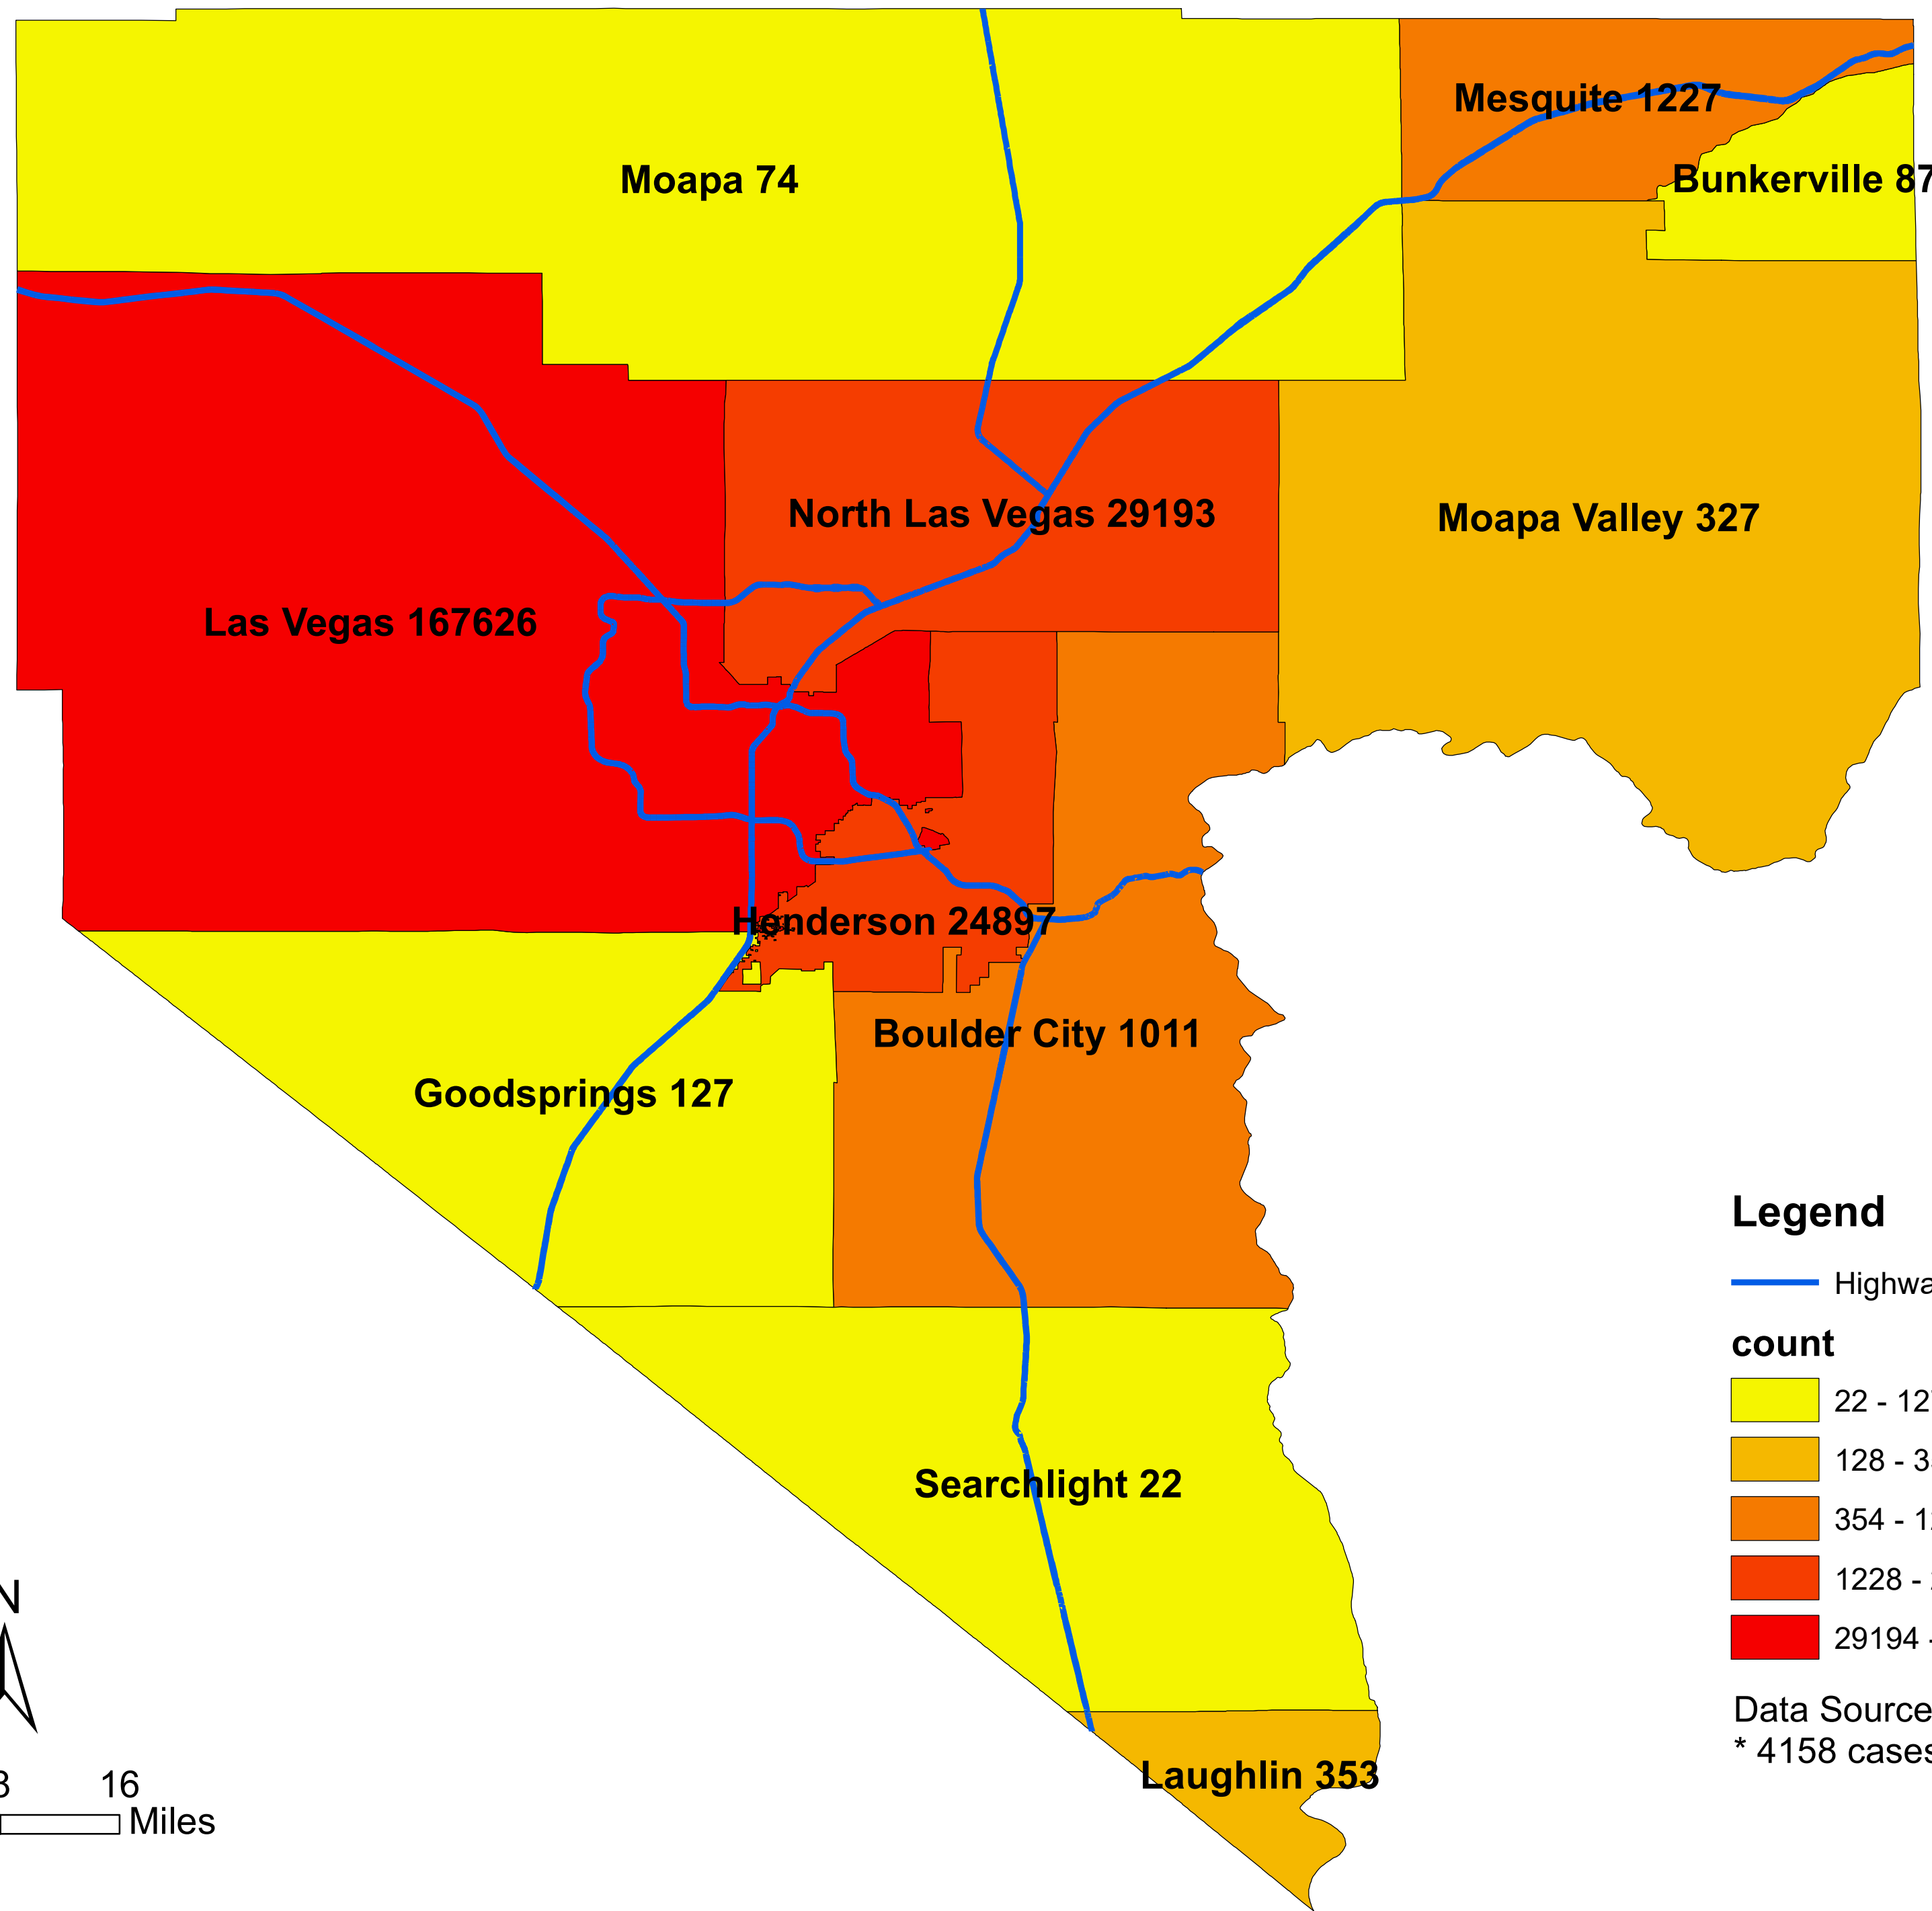

Number of COVID-19 cases by city in Clark county (03.12.2021)

Legend

— Highway

count

Data Source: SNHD

* 4158 cases without city information

0 4 8 16 Miles