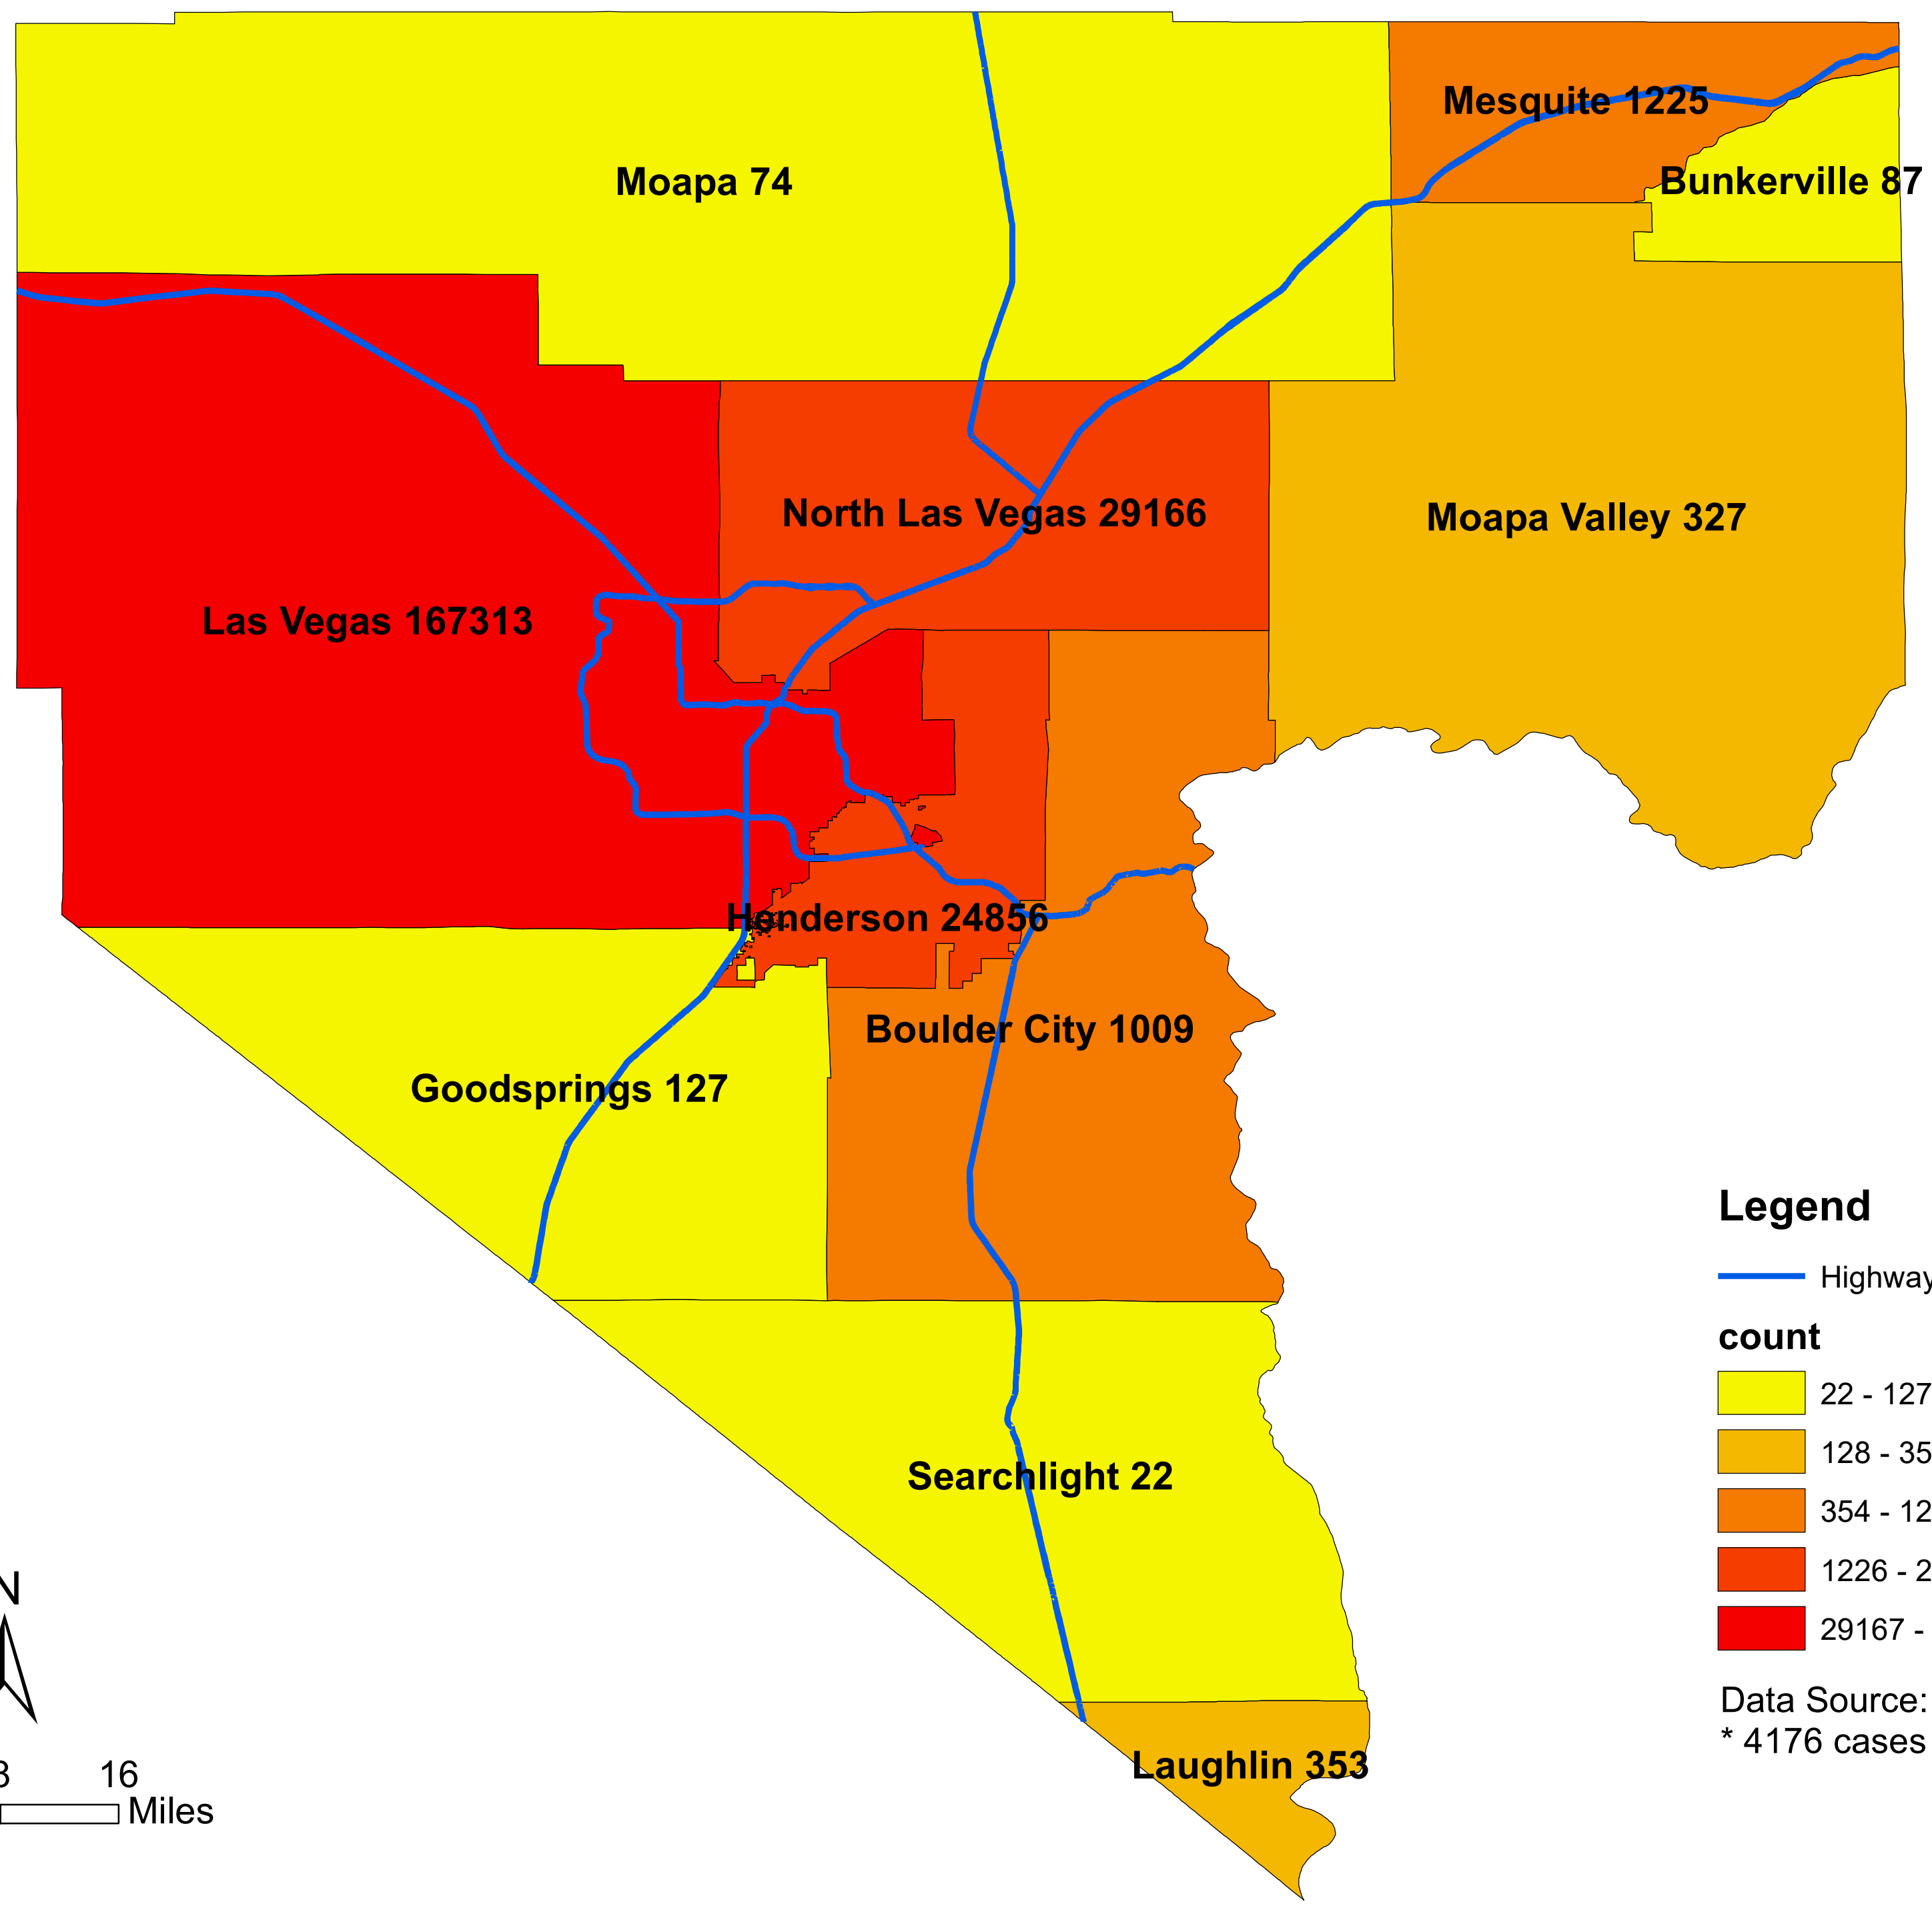

# Number of COVID-19 cases by city in Clark county (03.11.2021)

## Legend

— Highway

### count

- 22 - 127
- 128 - 353
- 354 - 1225
- 1226 - 29166
- 29167 - 167313

Data Source: SNHD  
\* 4176 cases without city information