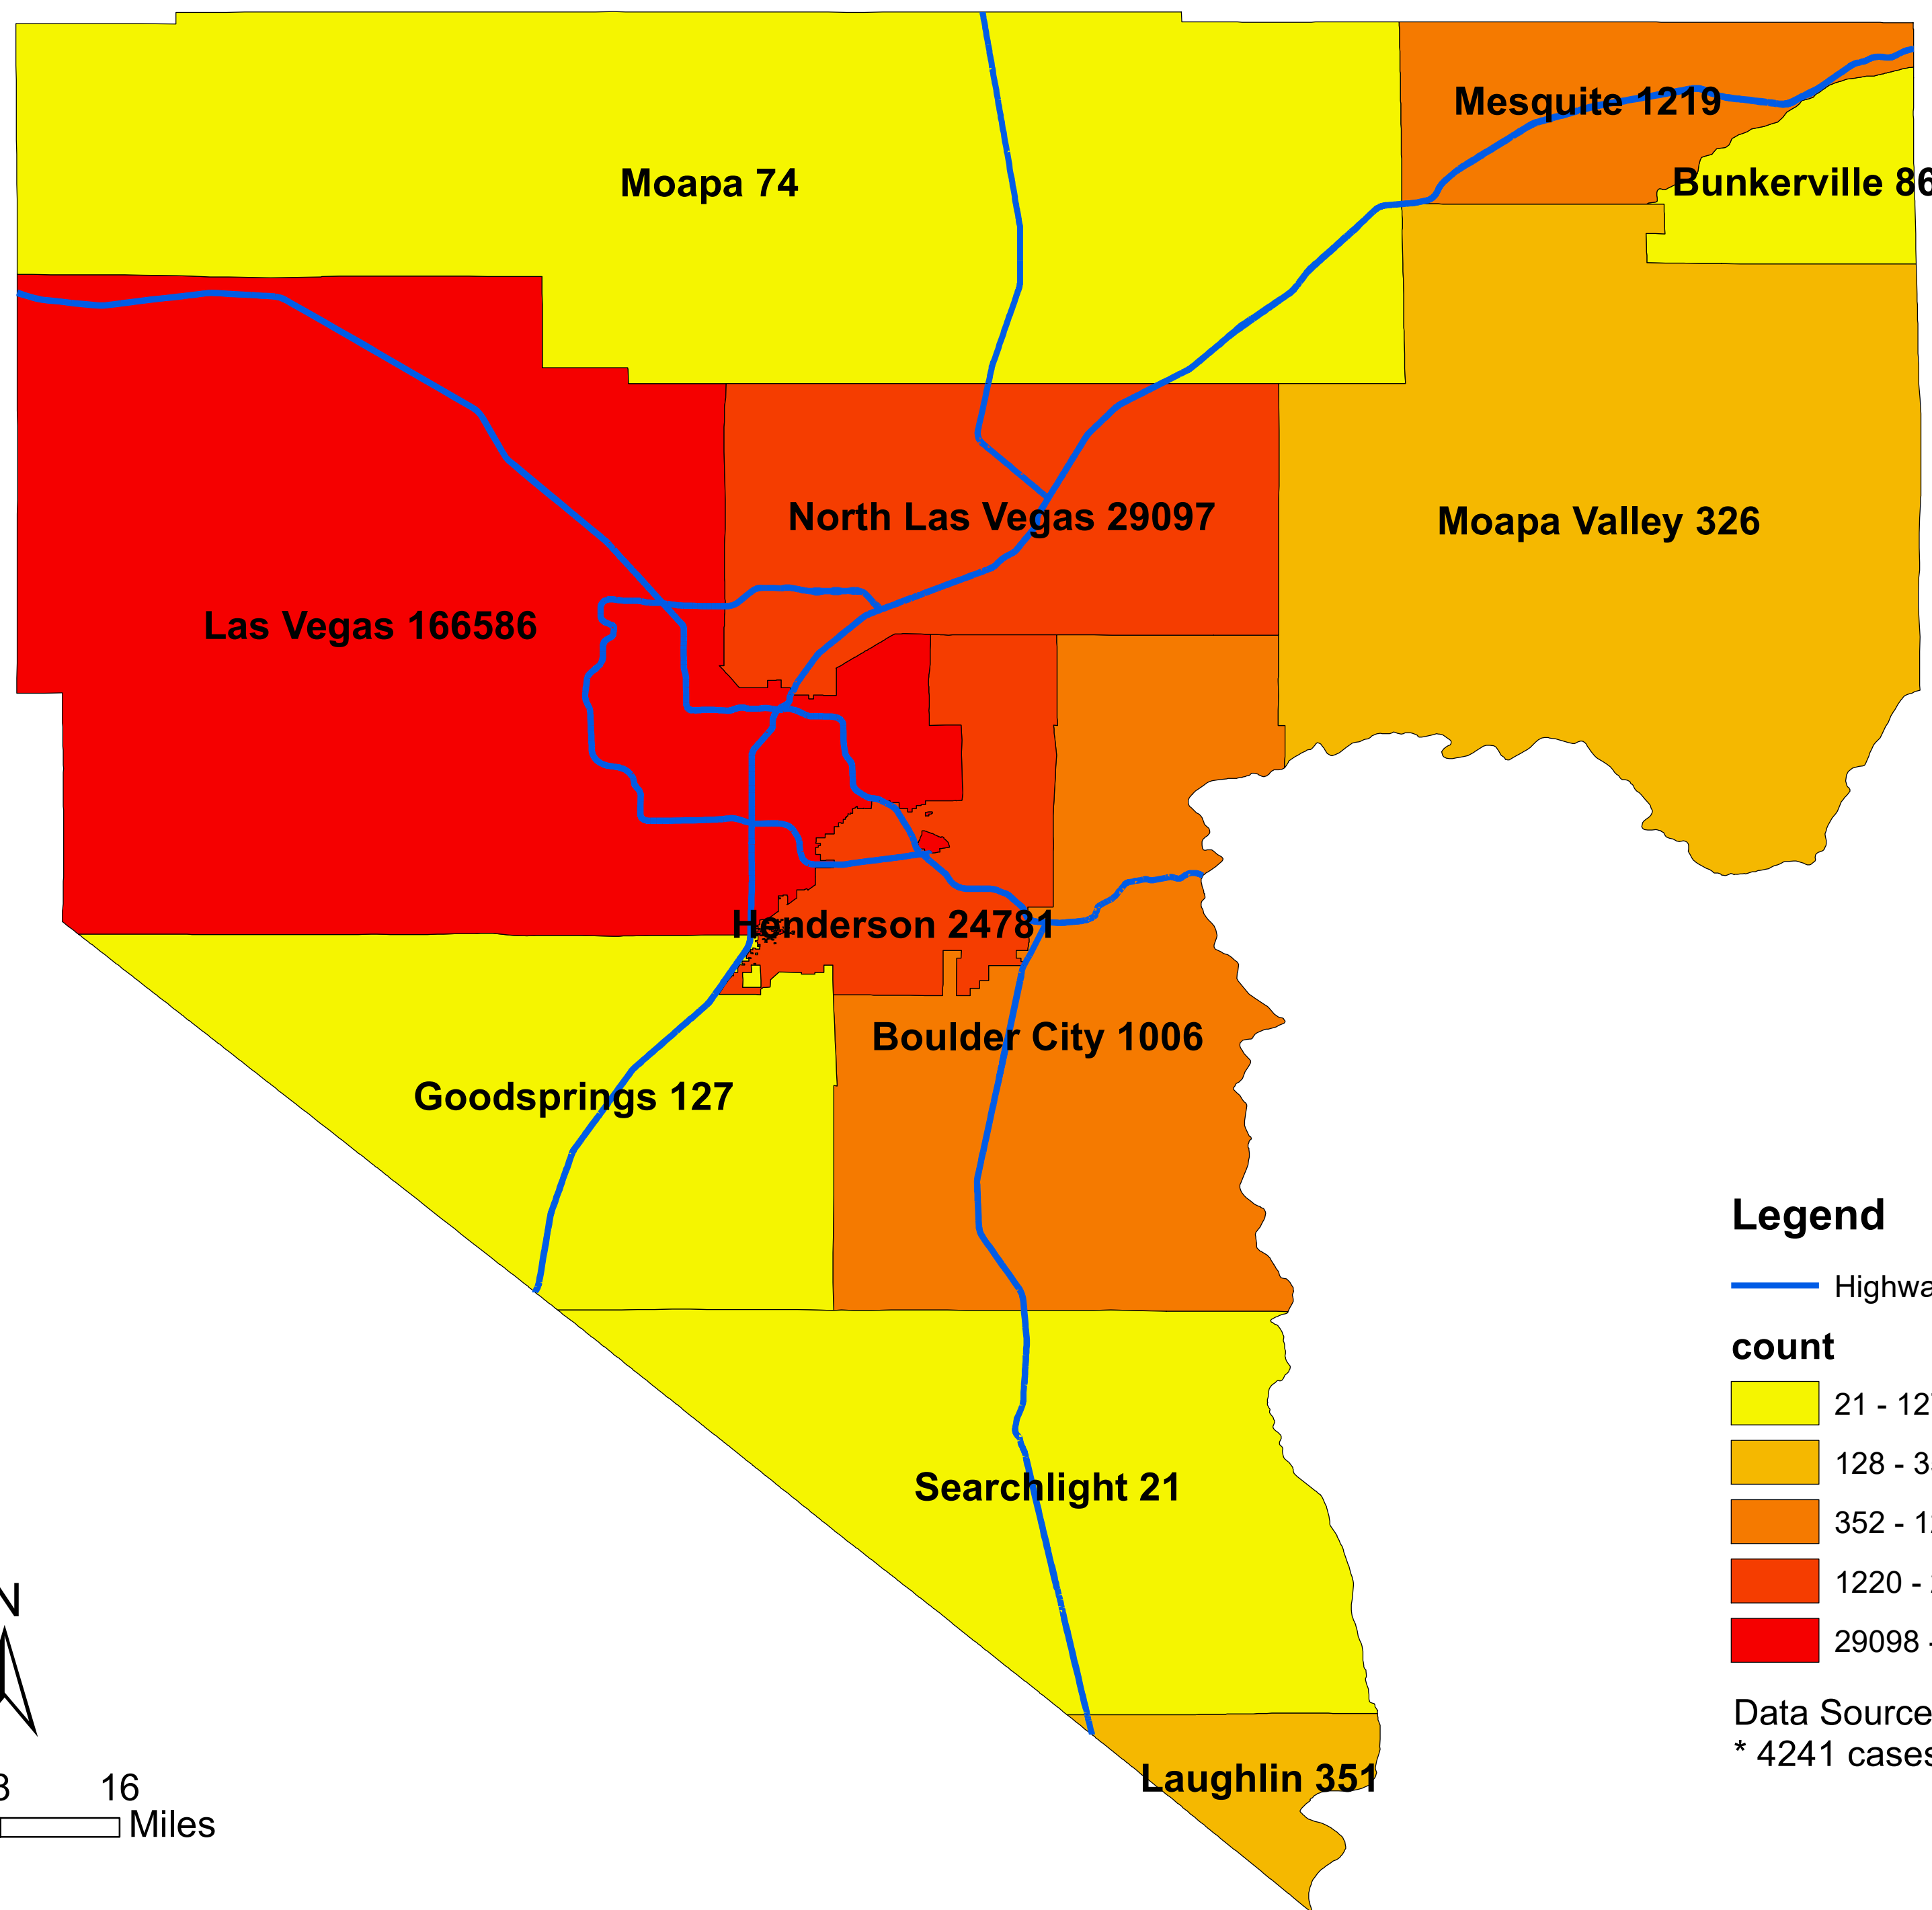

# Number of COVID-19 cases by city in Clark county (03.10.2021)

## Legend

— Highway

### count

- 21 - 127
- 128 - 351
- 352 - 1219
- 1220 - 29097
- 29098 - 166586

Data Source: SNHD  
\* 4241 cases without city information