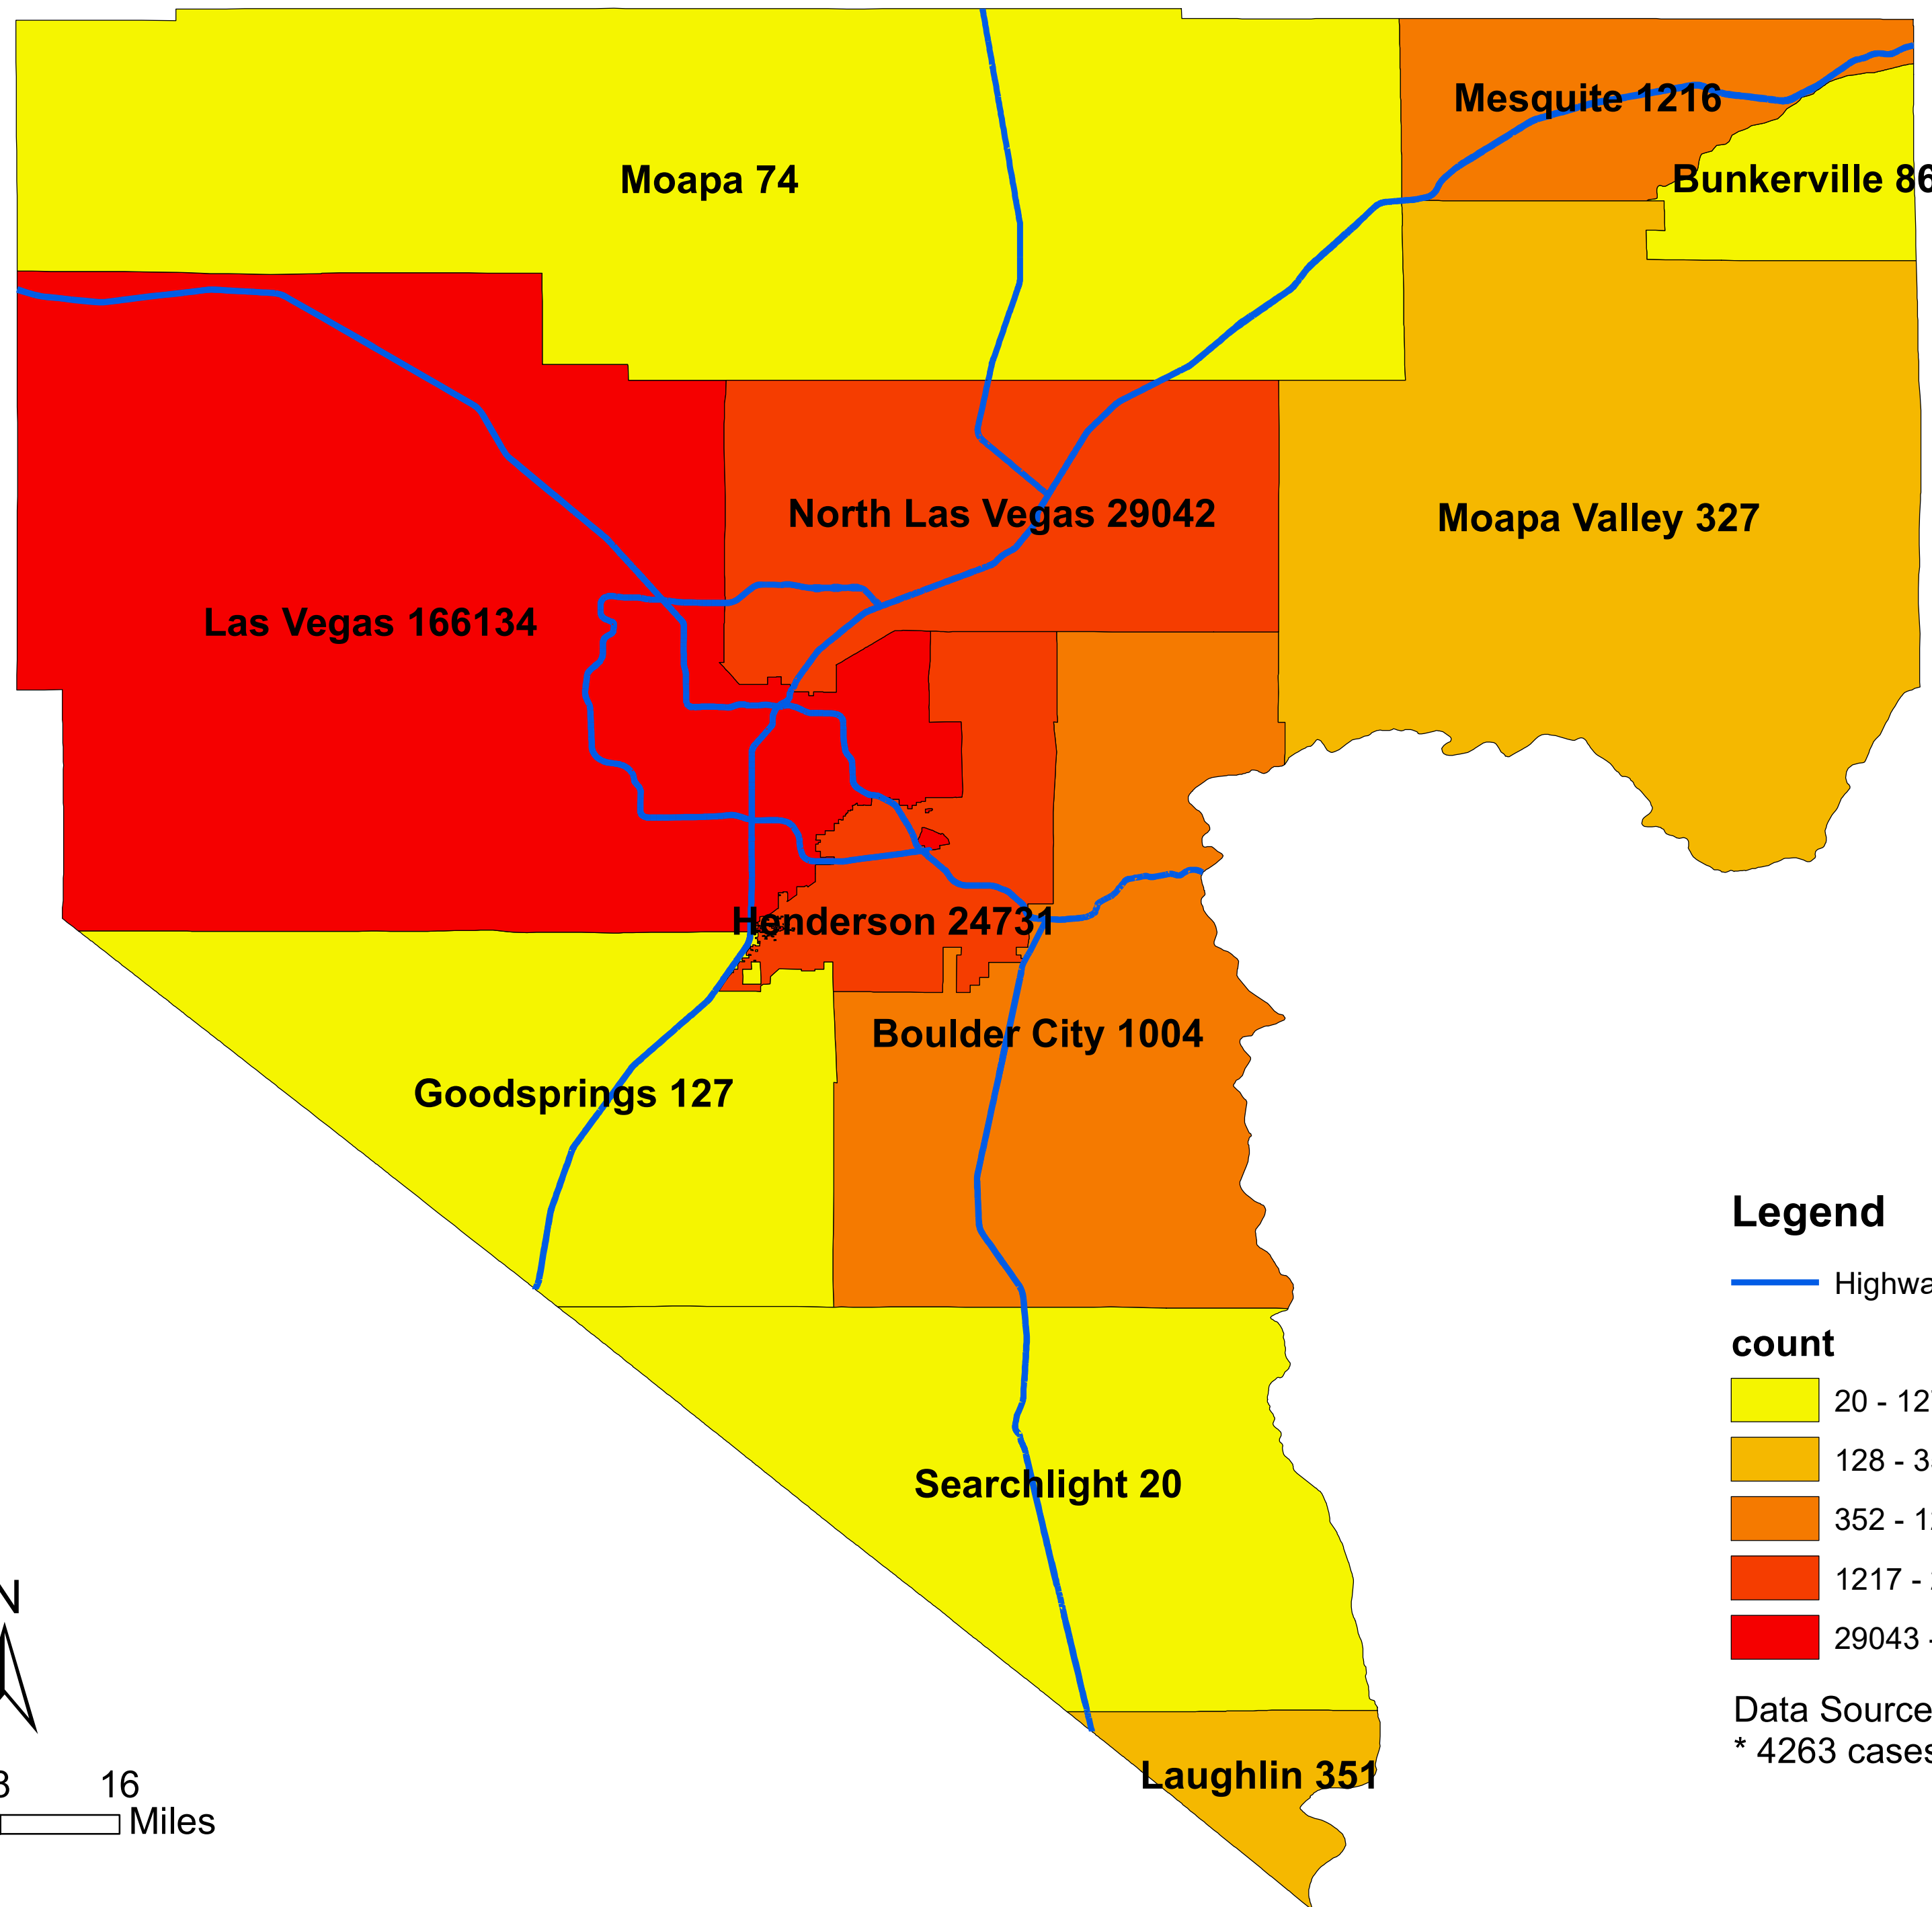

Number of COVID-19 cases by city in Clark county (03.09.2021)

Legend

— Highway

count

- 20 - 127
- 128 - 351
- 352 - 1216
- 1217 - 29042
- 29043 - 166134

Data Source: SNHD

* 4263 cases without city information

0 4 8 16 Miles