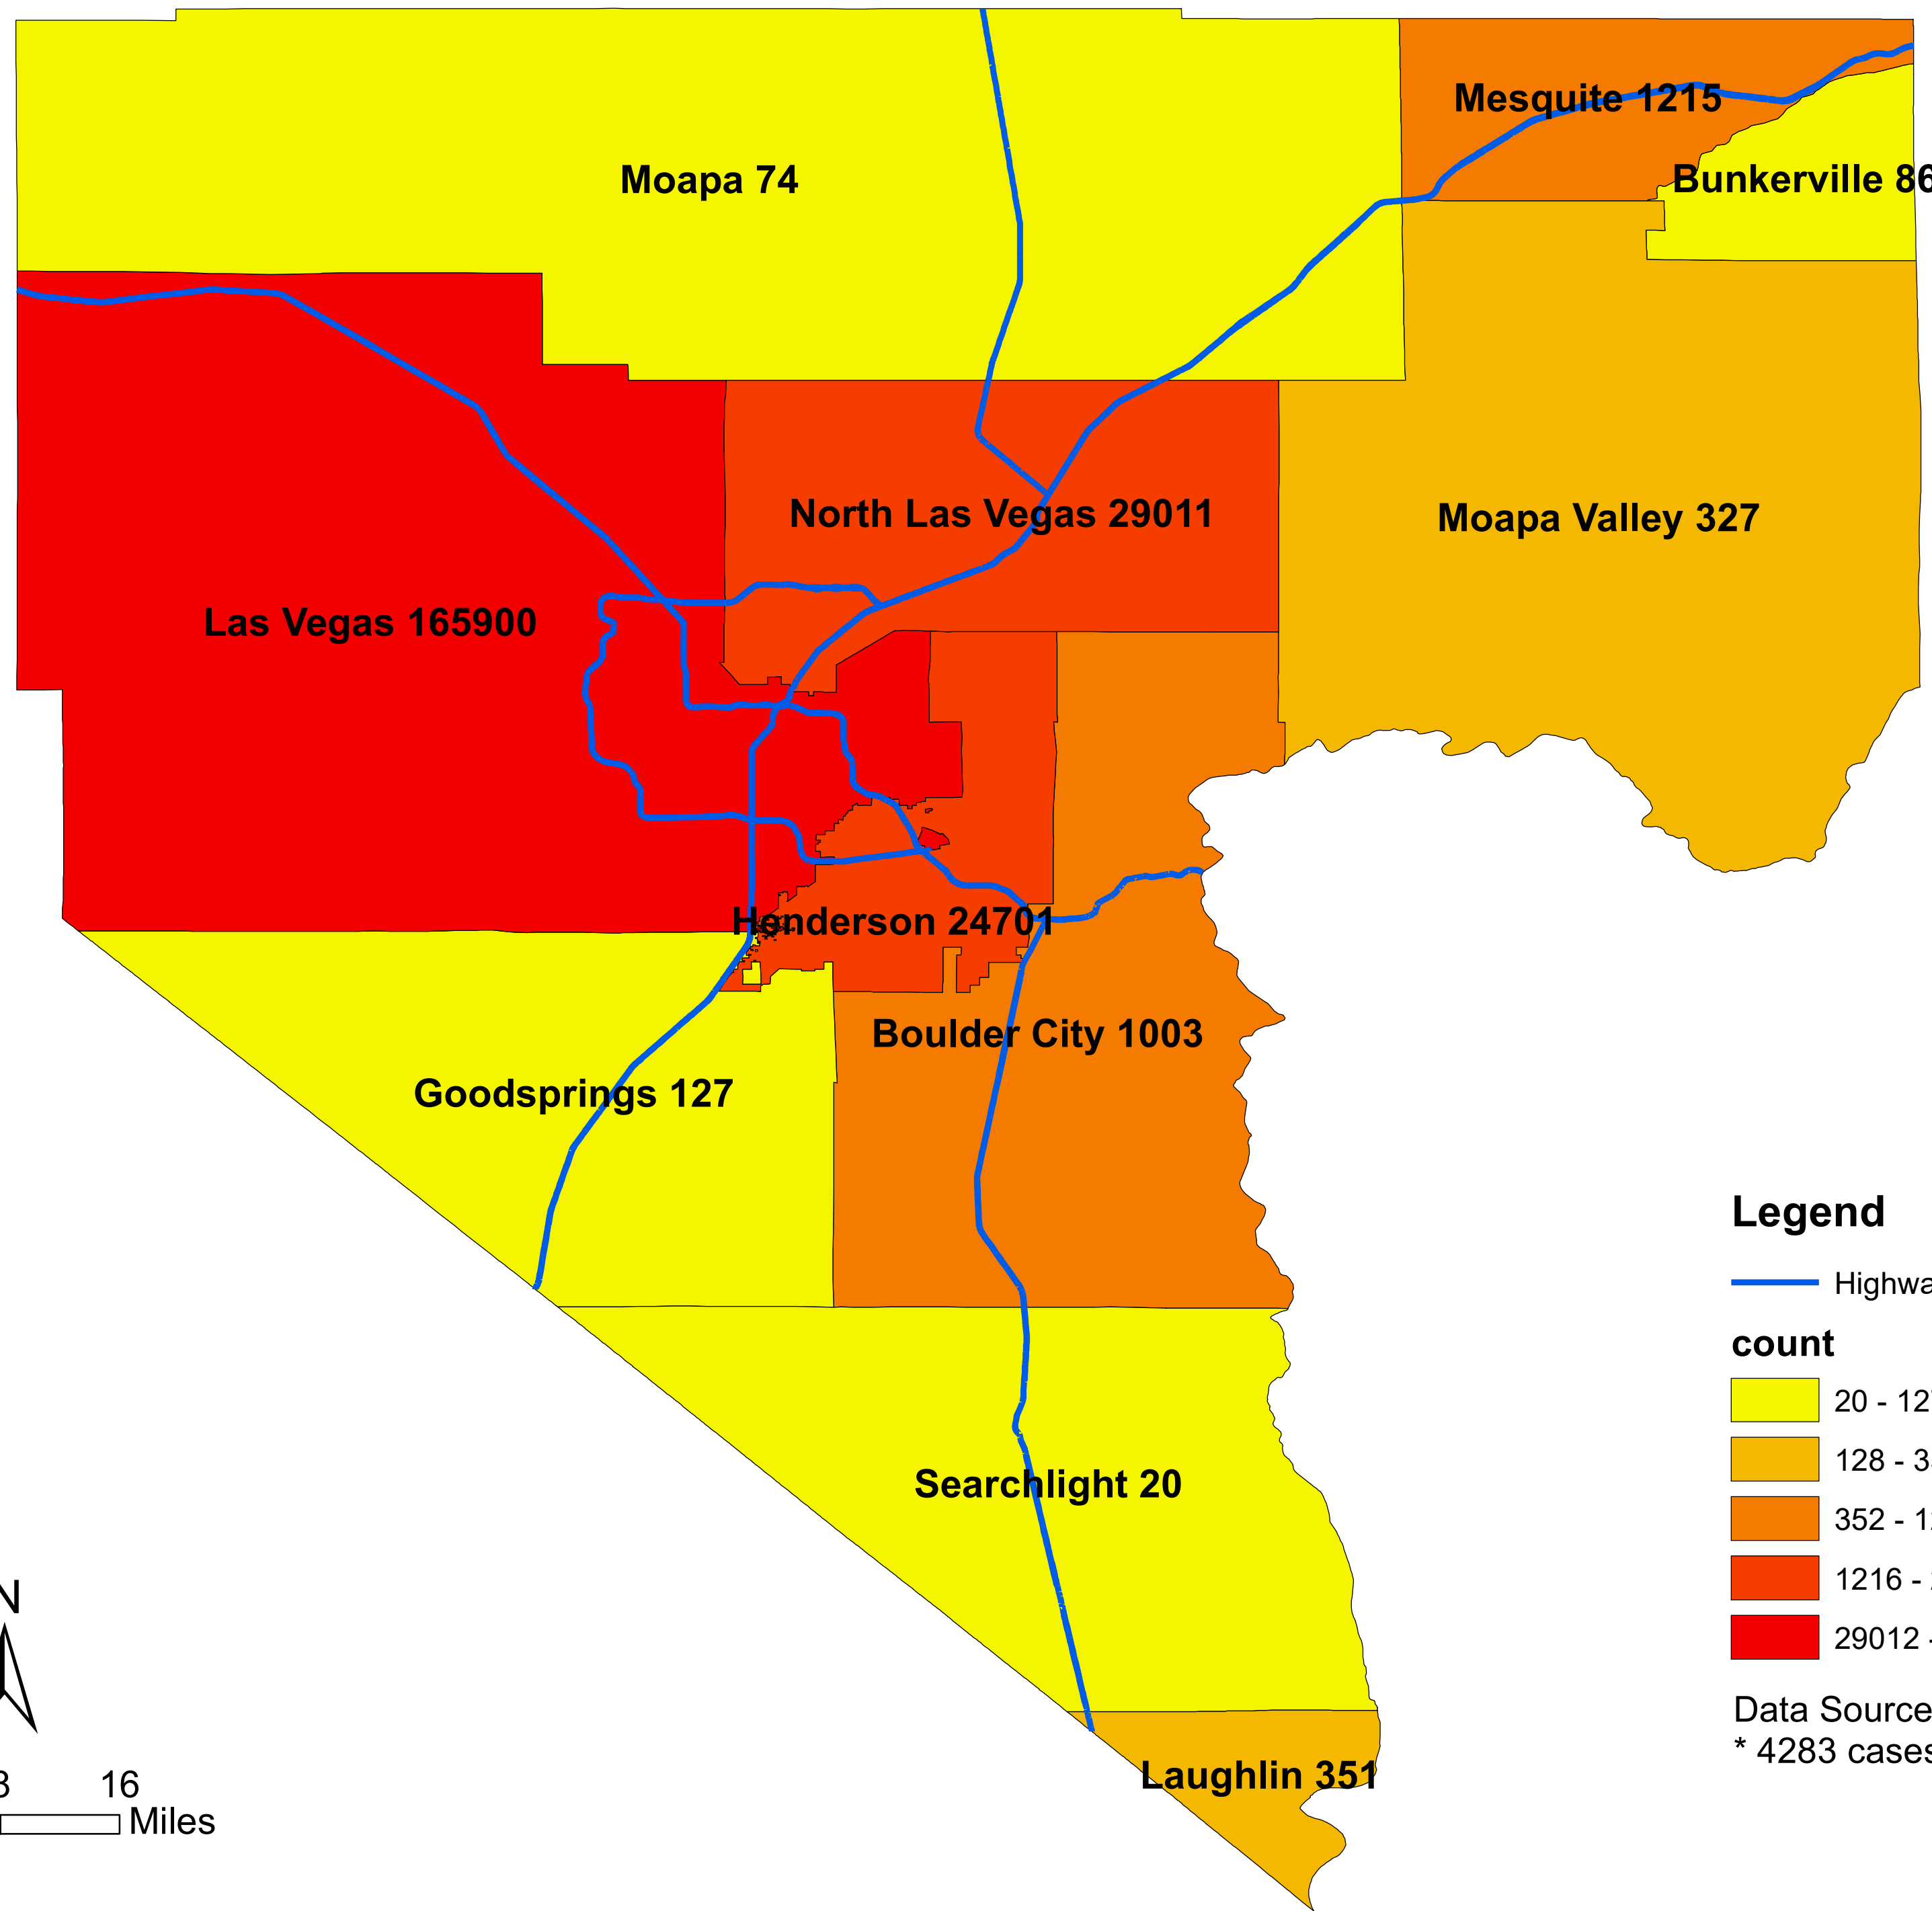

Number of COVID-19 cases by city in Clark county (03.08.2021)

Legend

— Highway

count

Data Source: SNHD

* 4283 cases without city information

0 4 8 16 Miles