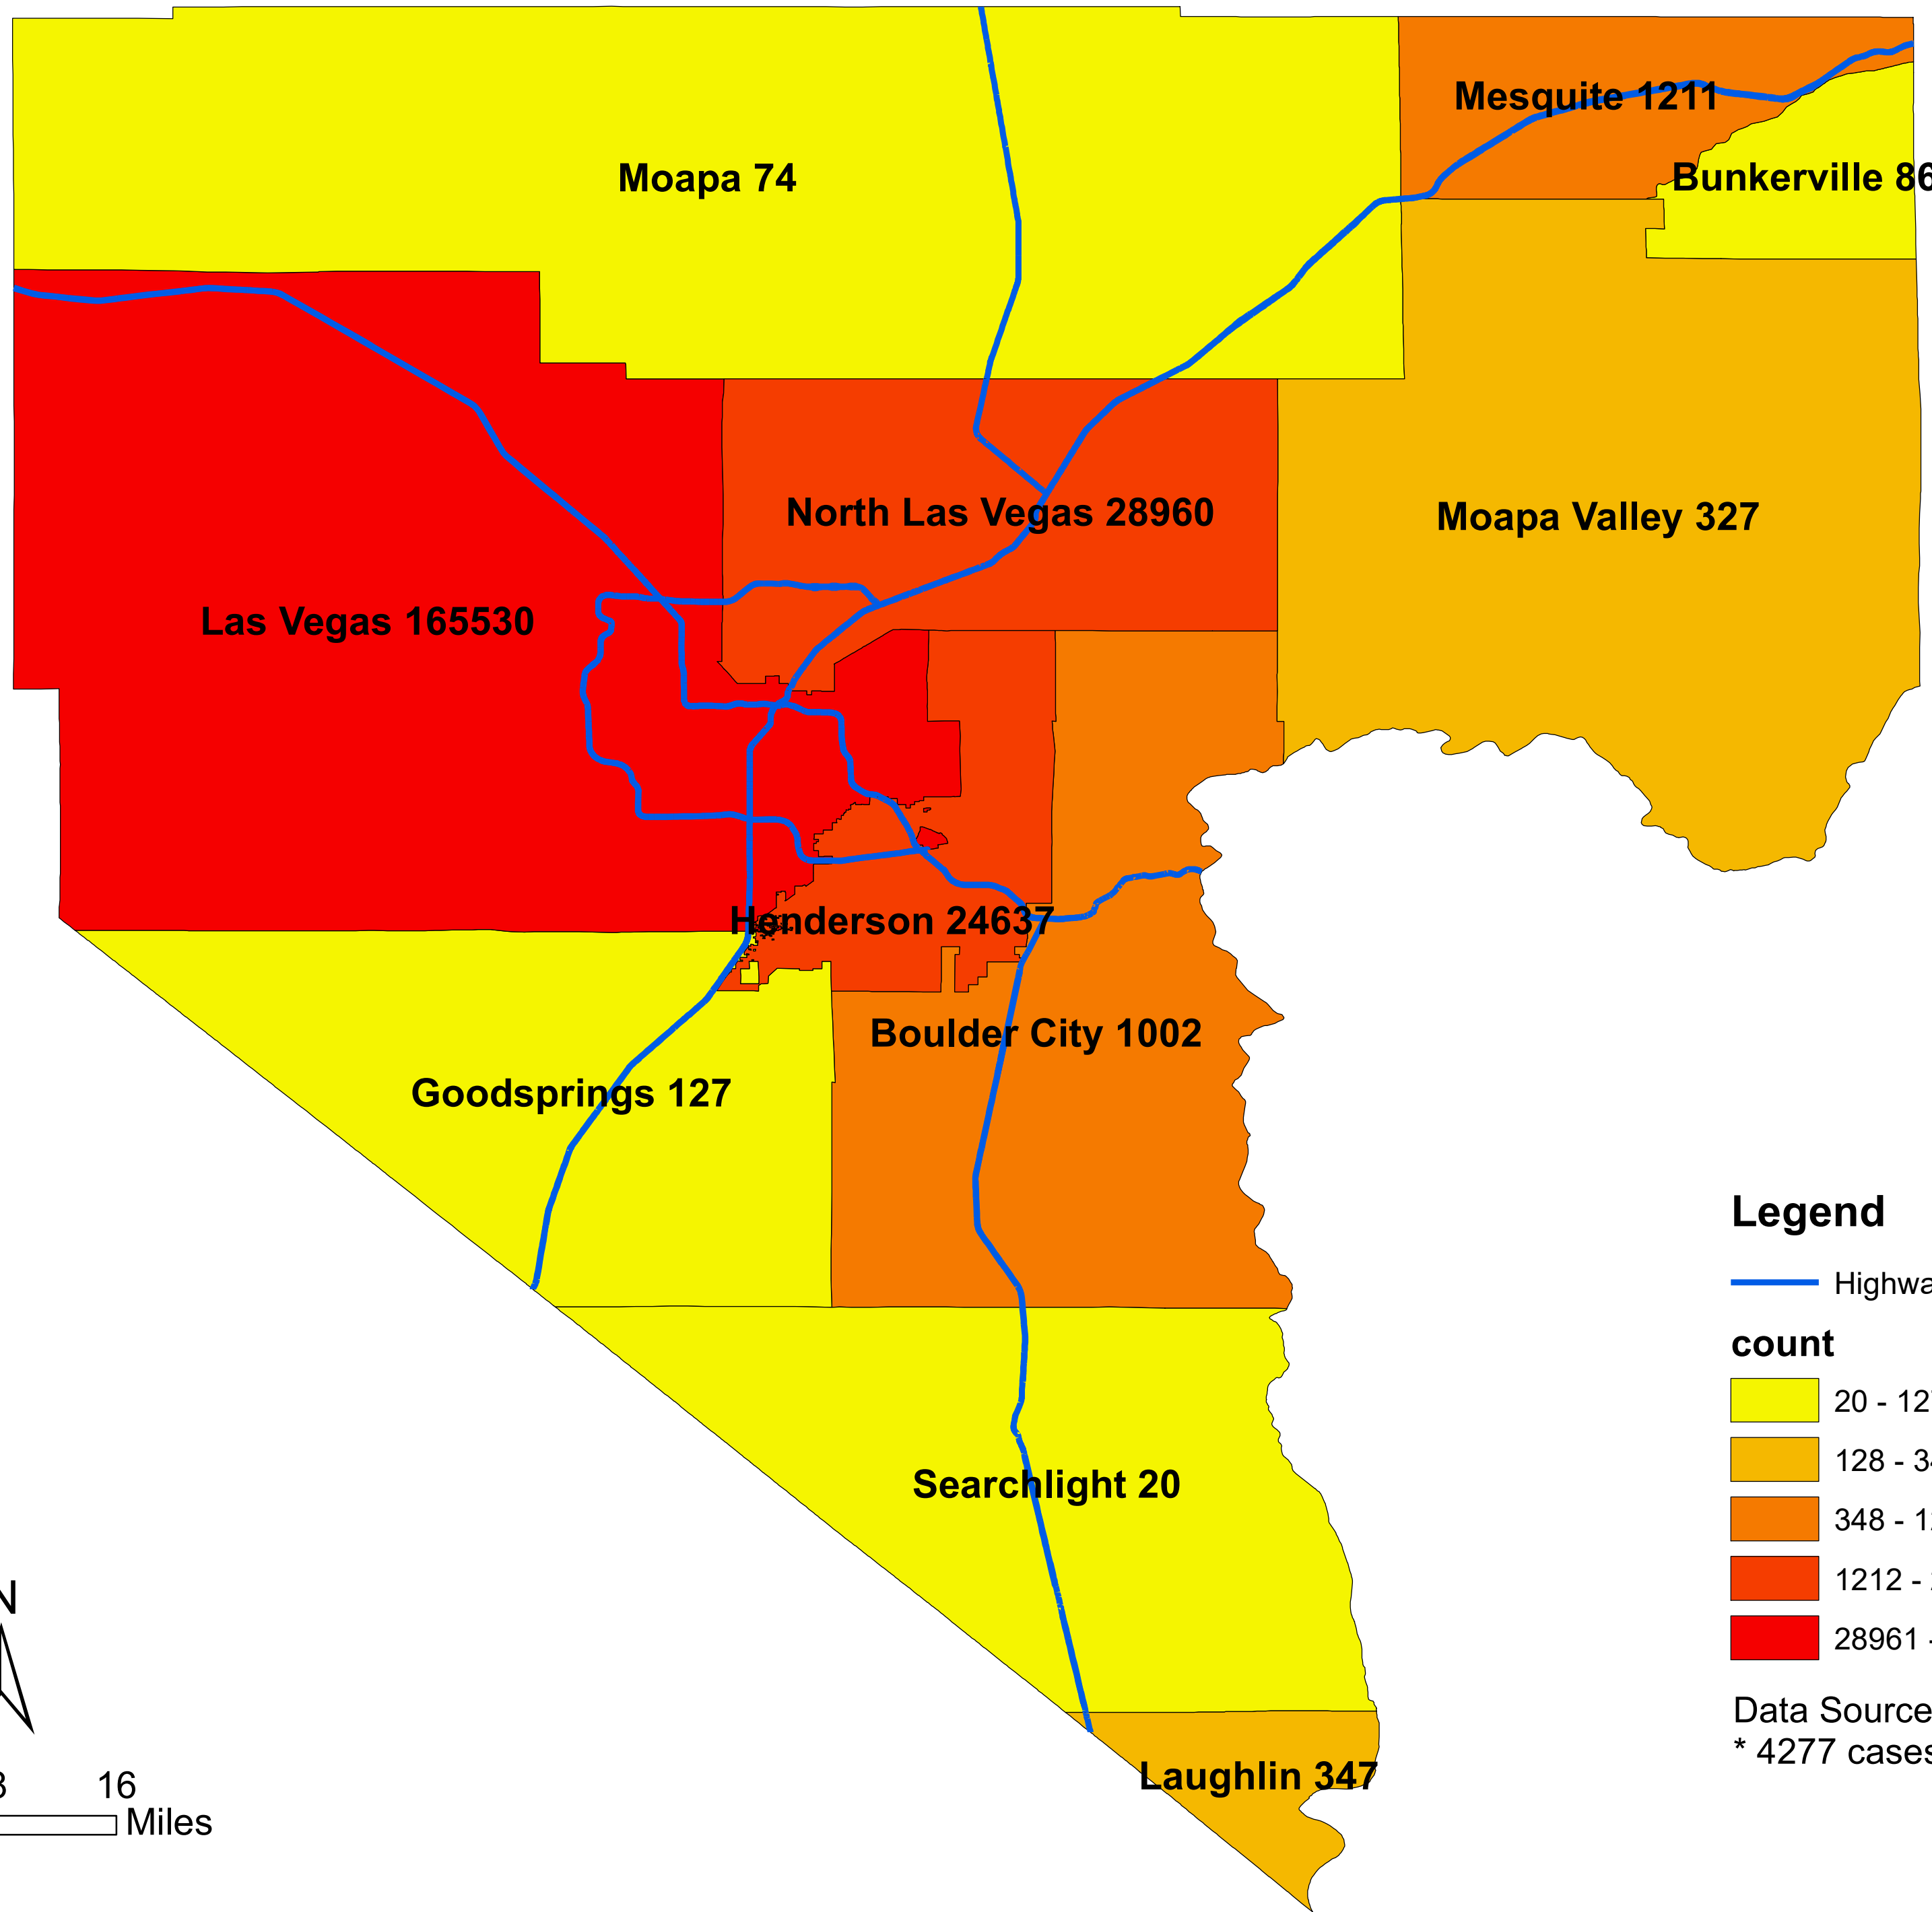

Number of COVID-19 cases by city in Clark county (03.06.2021)

Legend

— Highway

count

Data Source: SNHD

* 4277 cases without city information

0 4 8 16 Miles