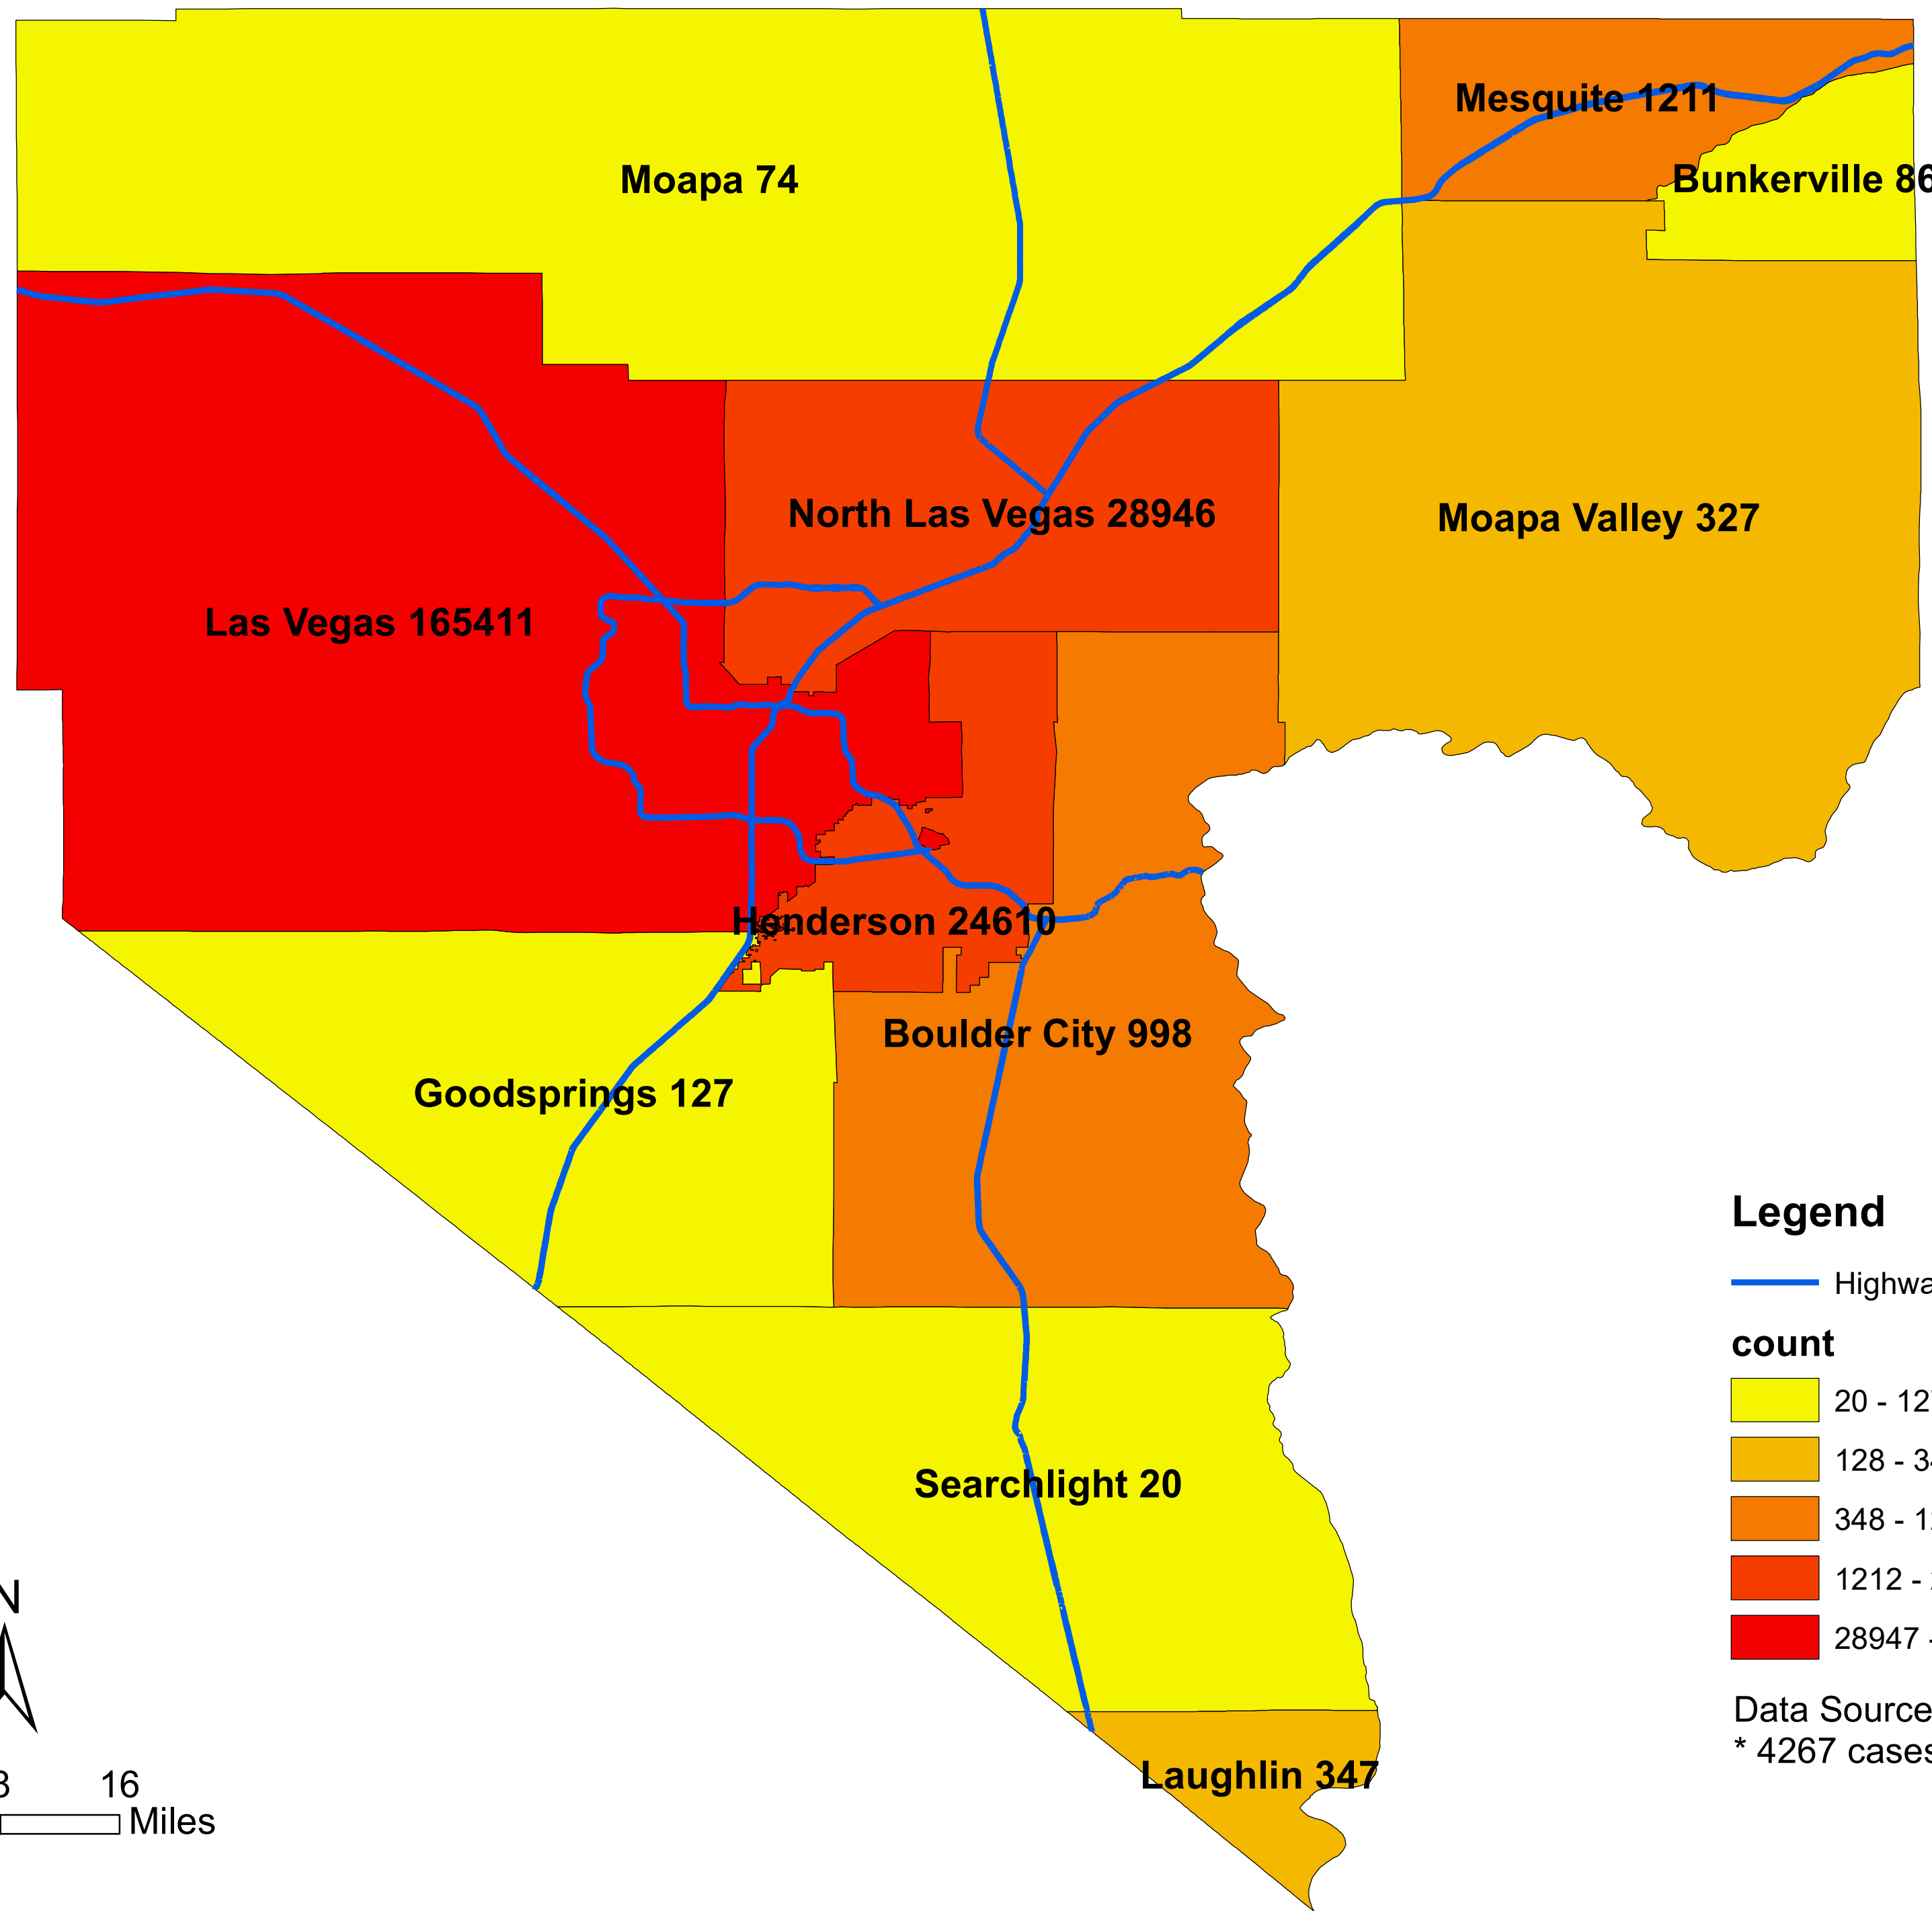

Number of COVID-19 cases by city in Clark county (03.05.2021)

Legend

— Highway

count

Data Source: SNHD

* 4267 cases without city information

0 4 8 16 Miles