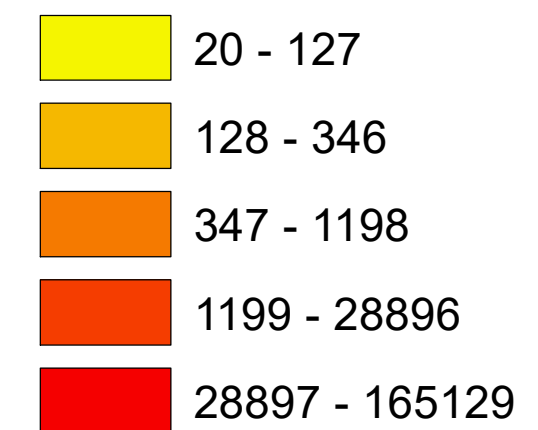

Number of COVID-19 cases by city in Clark county (03.04.2021)

Legend

— Highway

count

Data Source: SNHD

* 4260 cases without city information

0 4 8 16 Miles