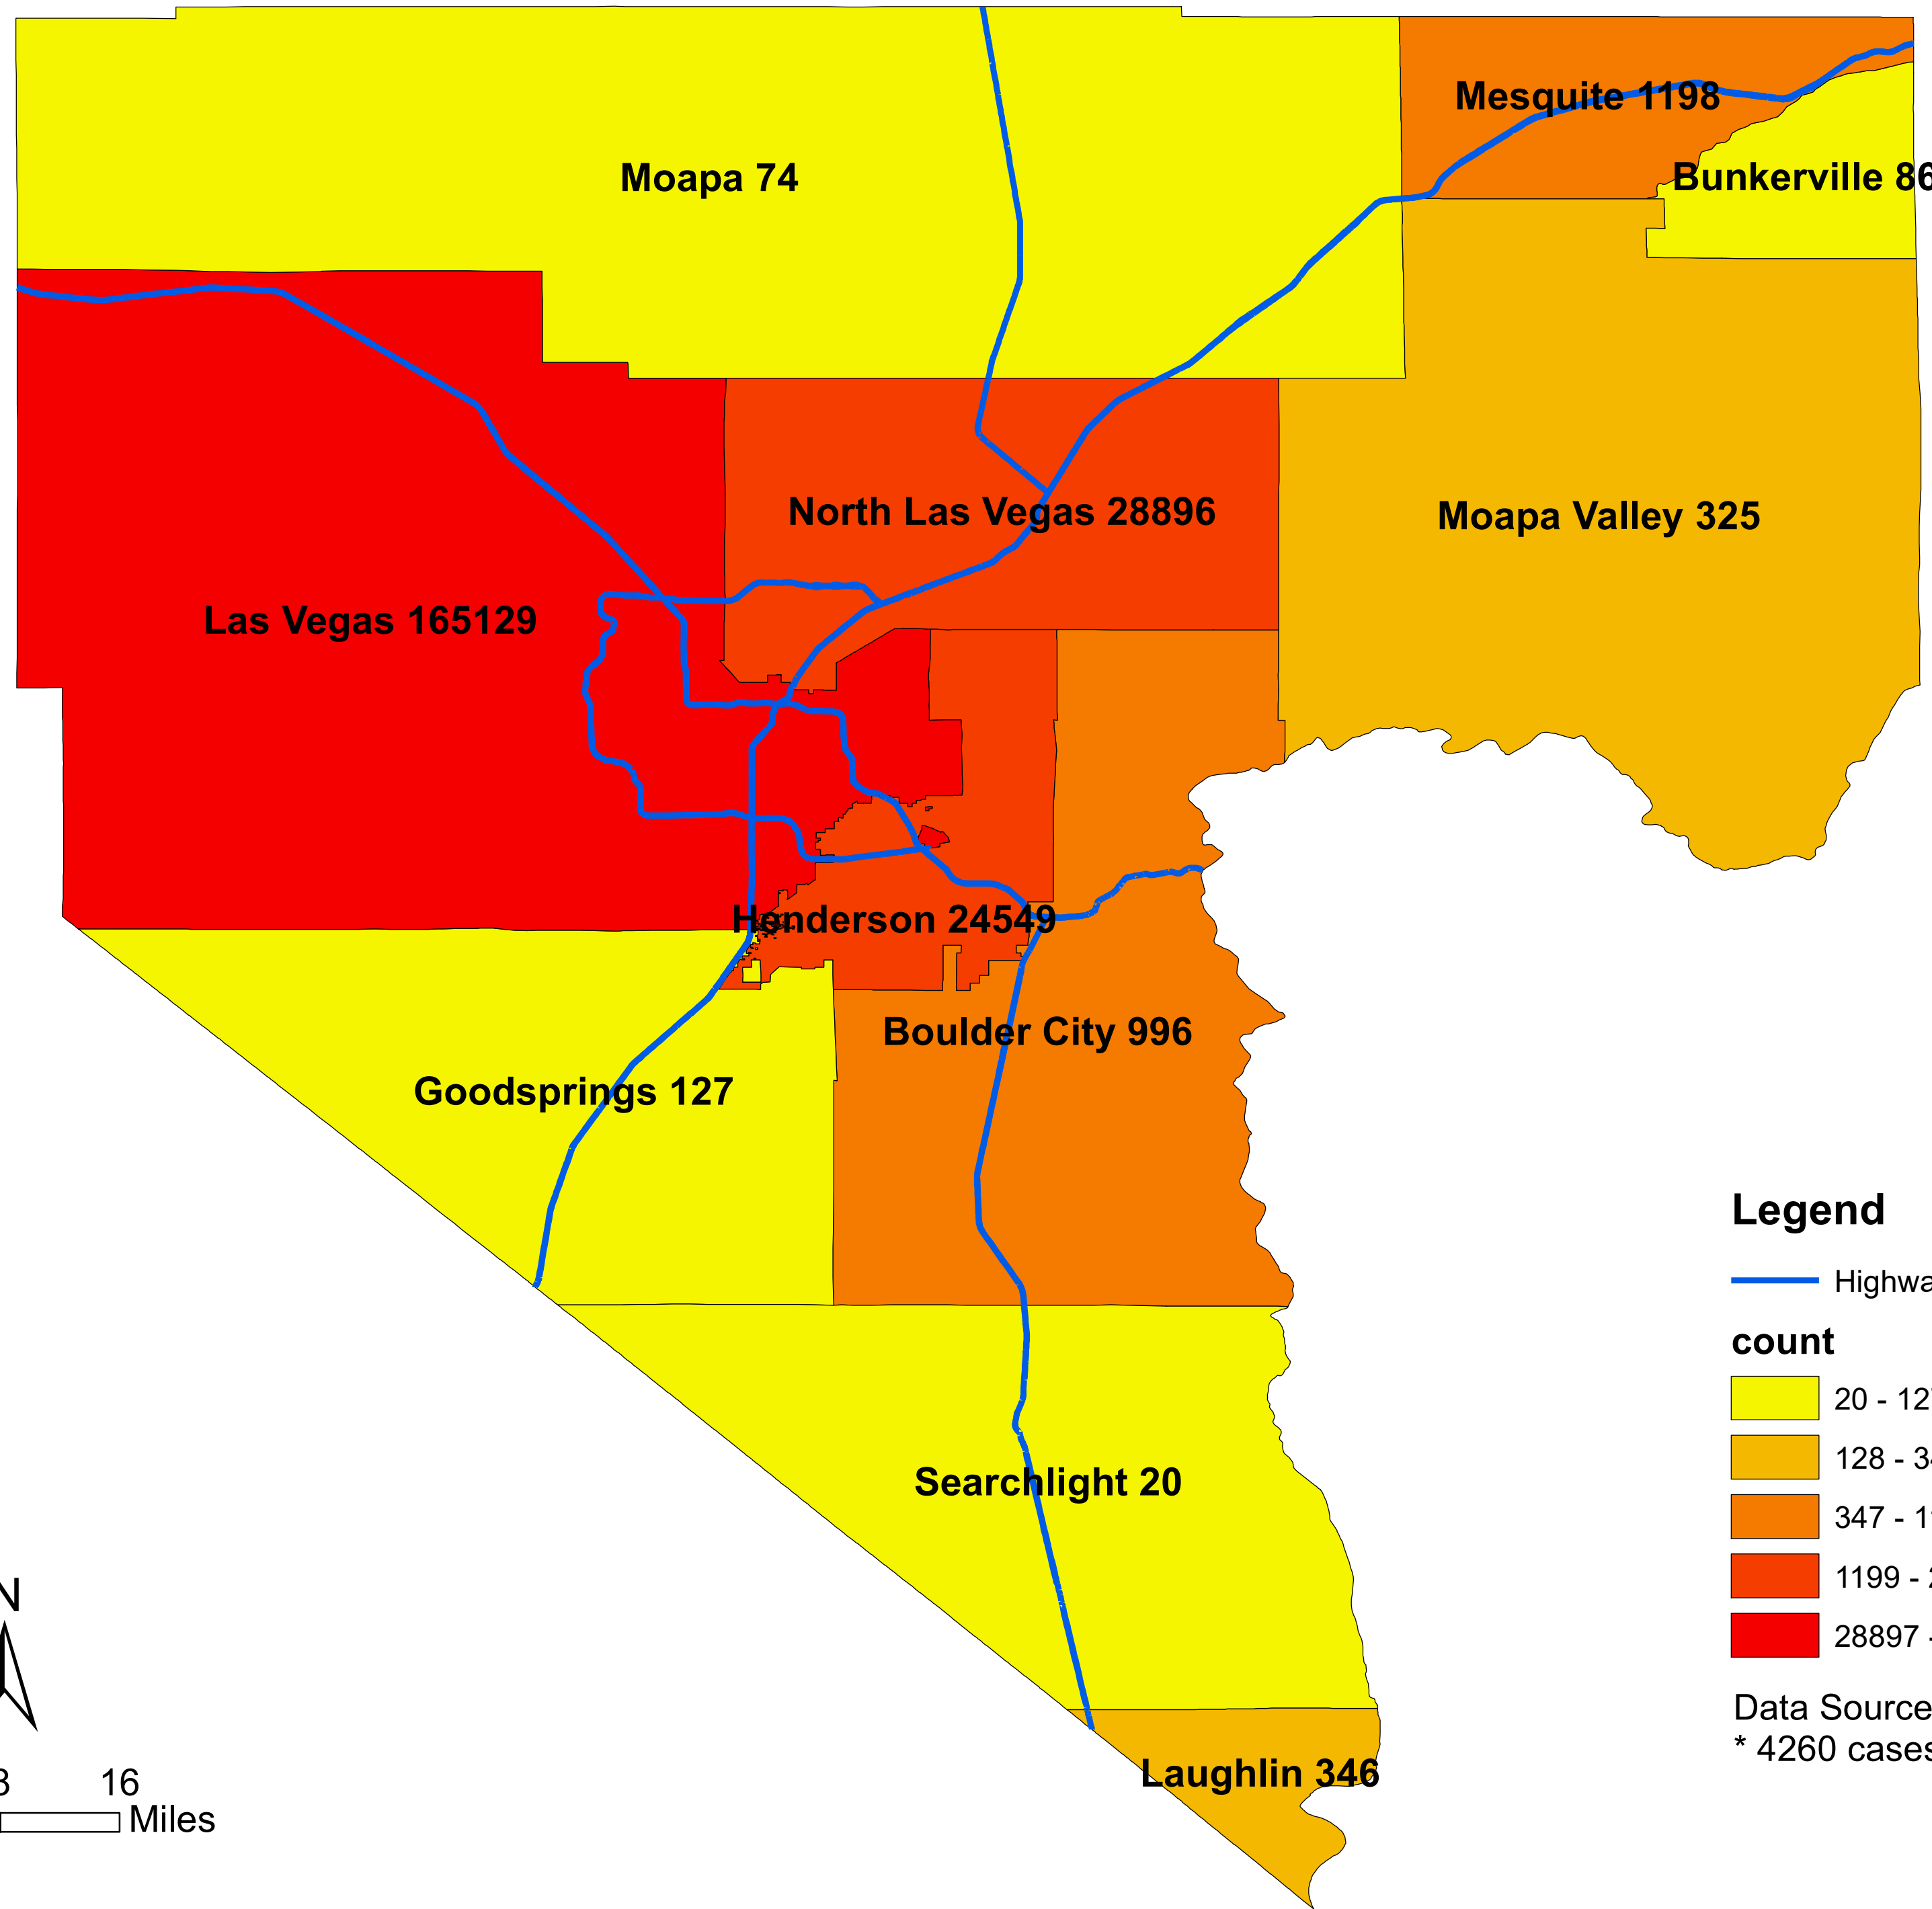

Number of COVID-19 cases by city in Clark county (03.04.2021)

Legend

— Highway

count

Data Source: SNHD

* 4260 cases without city information

0 4 8 16 Miles