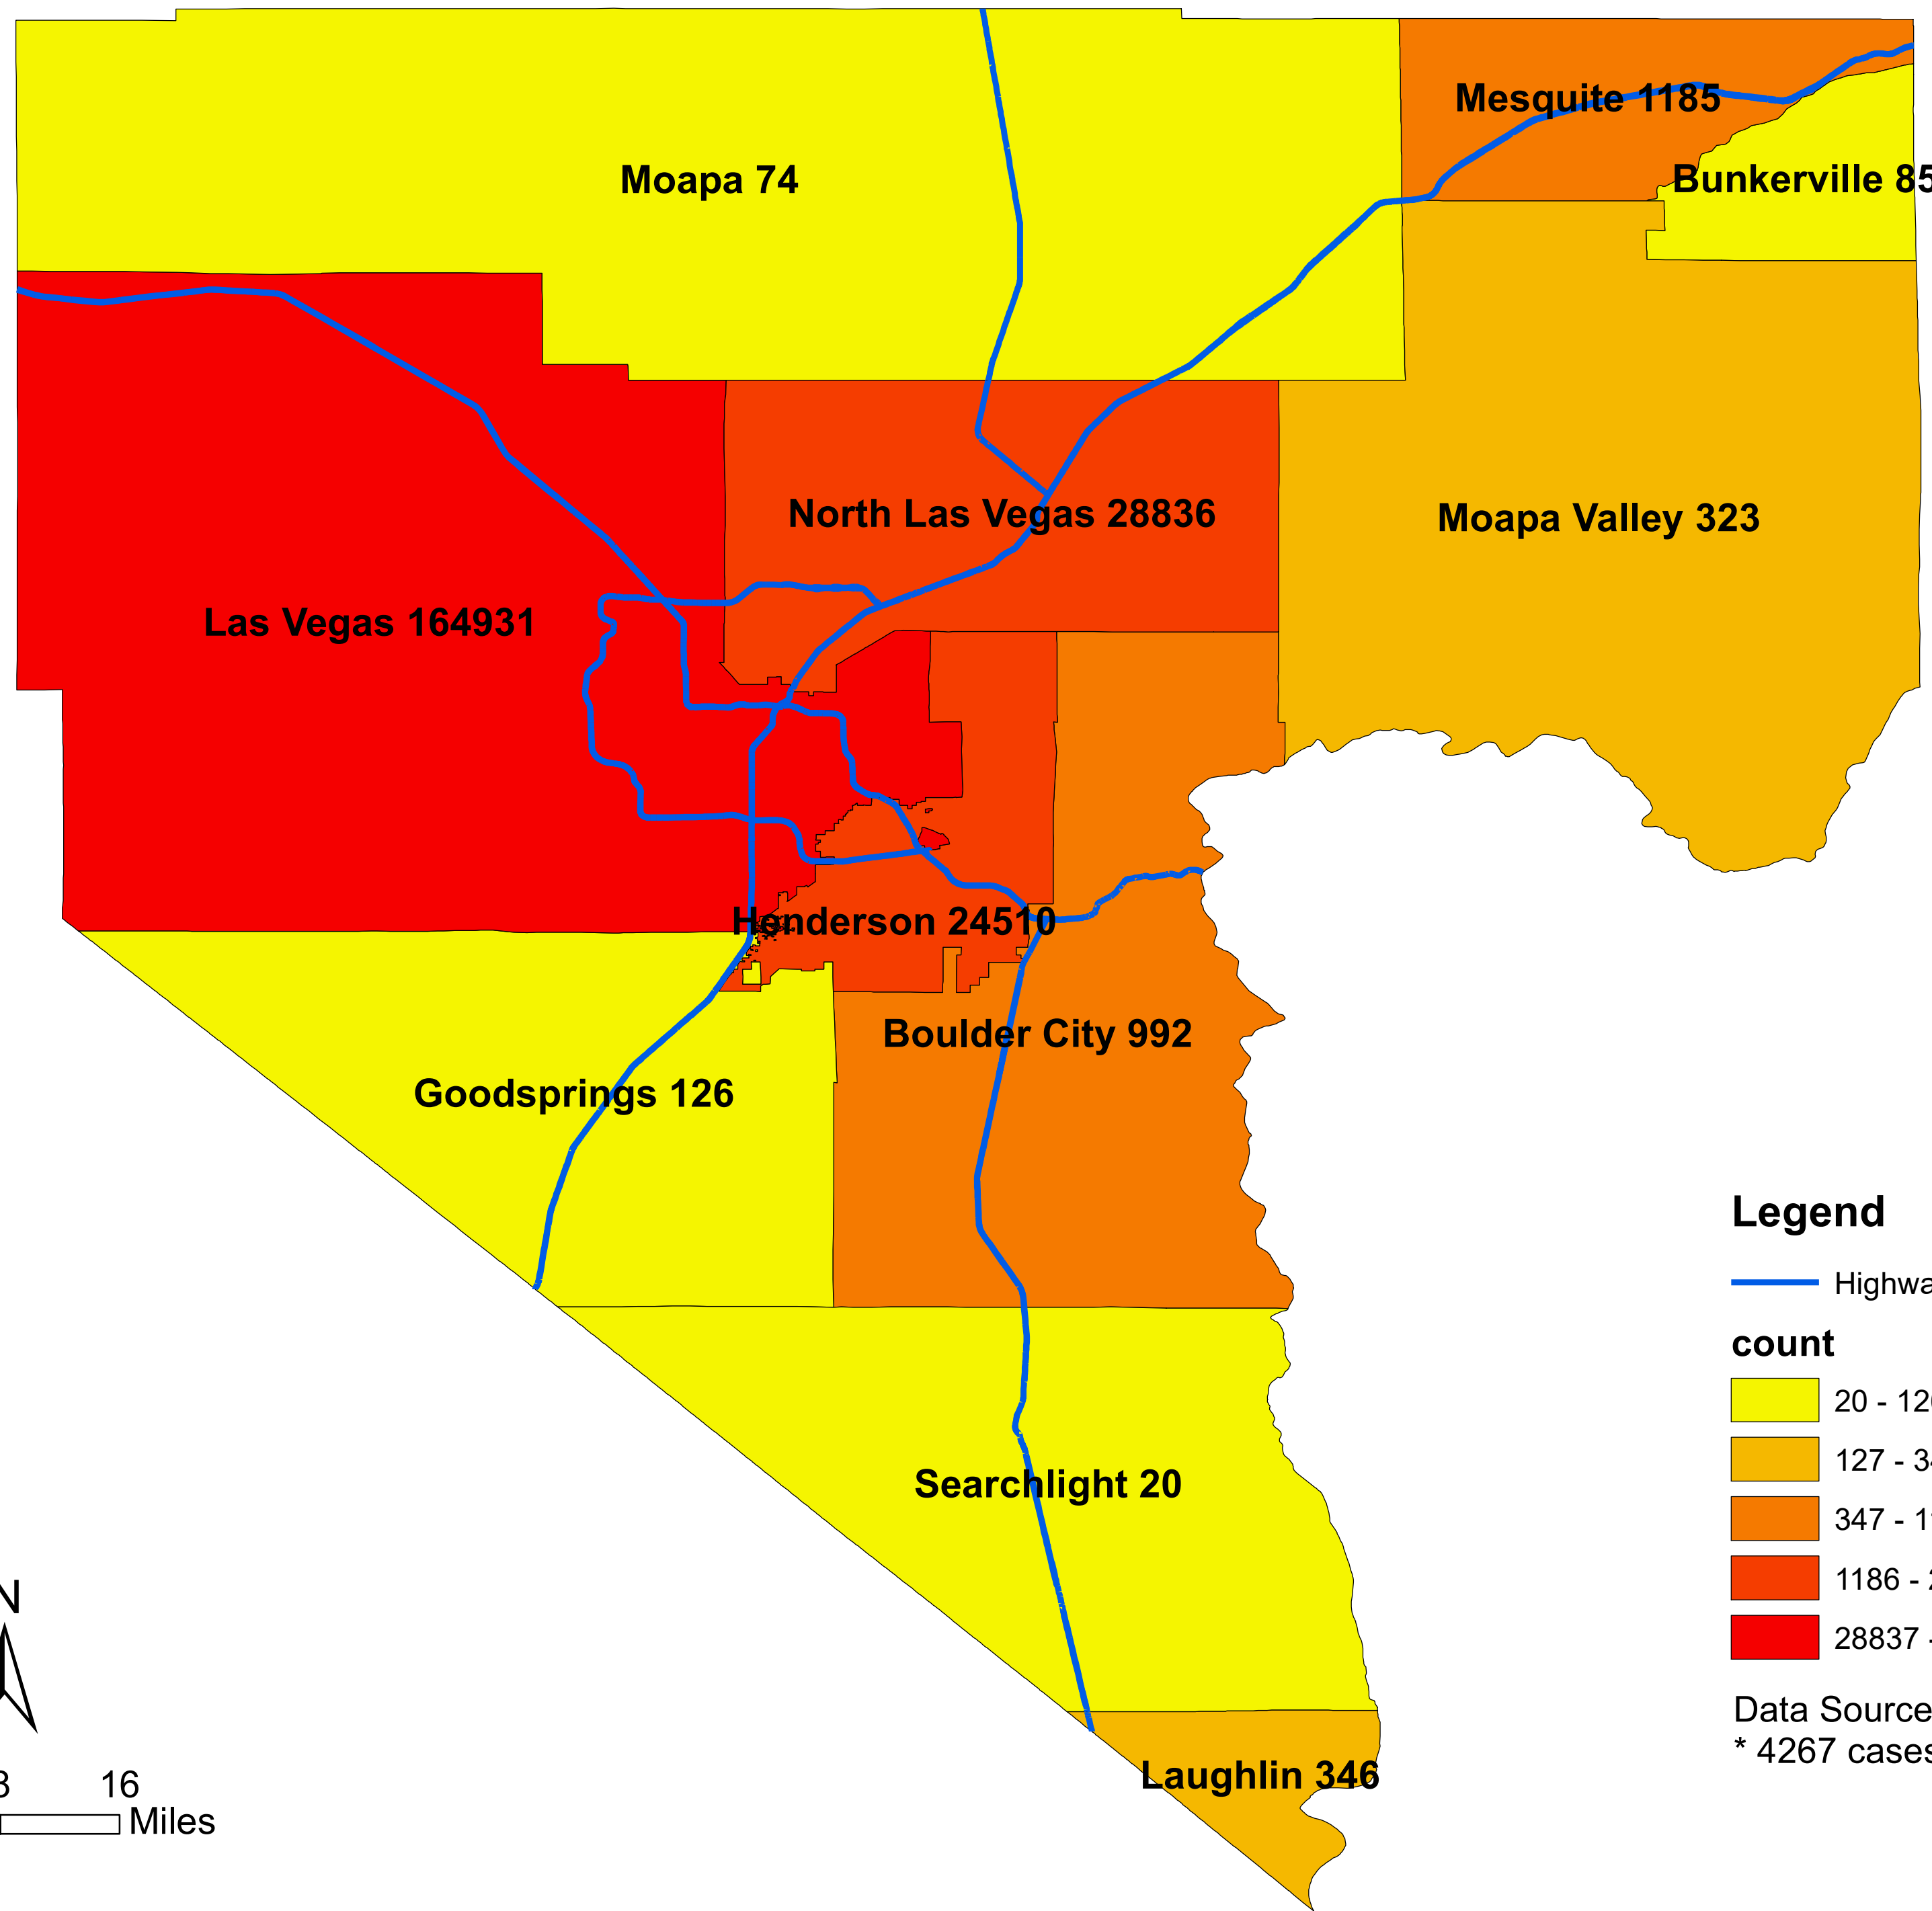

Number of COVID-19 cases by city in Clark county (03.03.2021)

Legend

— Highway

count

Data Source: SNHD

* 4267 cases without city information

0 4 8 16 Miles