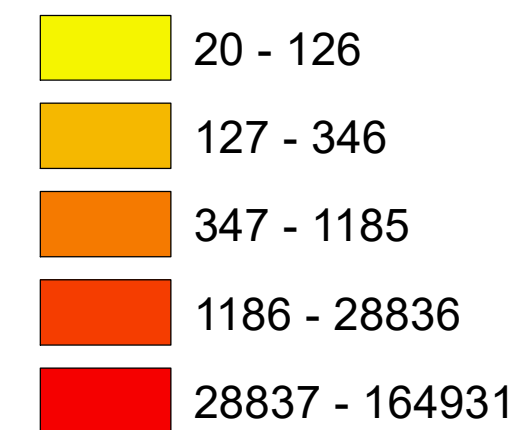

Number of COVID-19 cases by city in Clark county (03.03.2021)

Legend

— Highway

count

Data Source: SNHD

* 4267 cases without city information

0 4 8 16 Miles