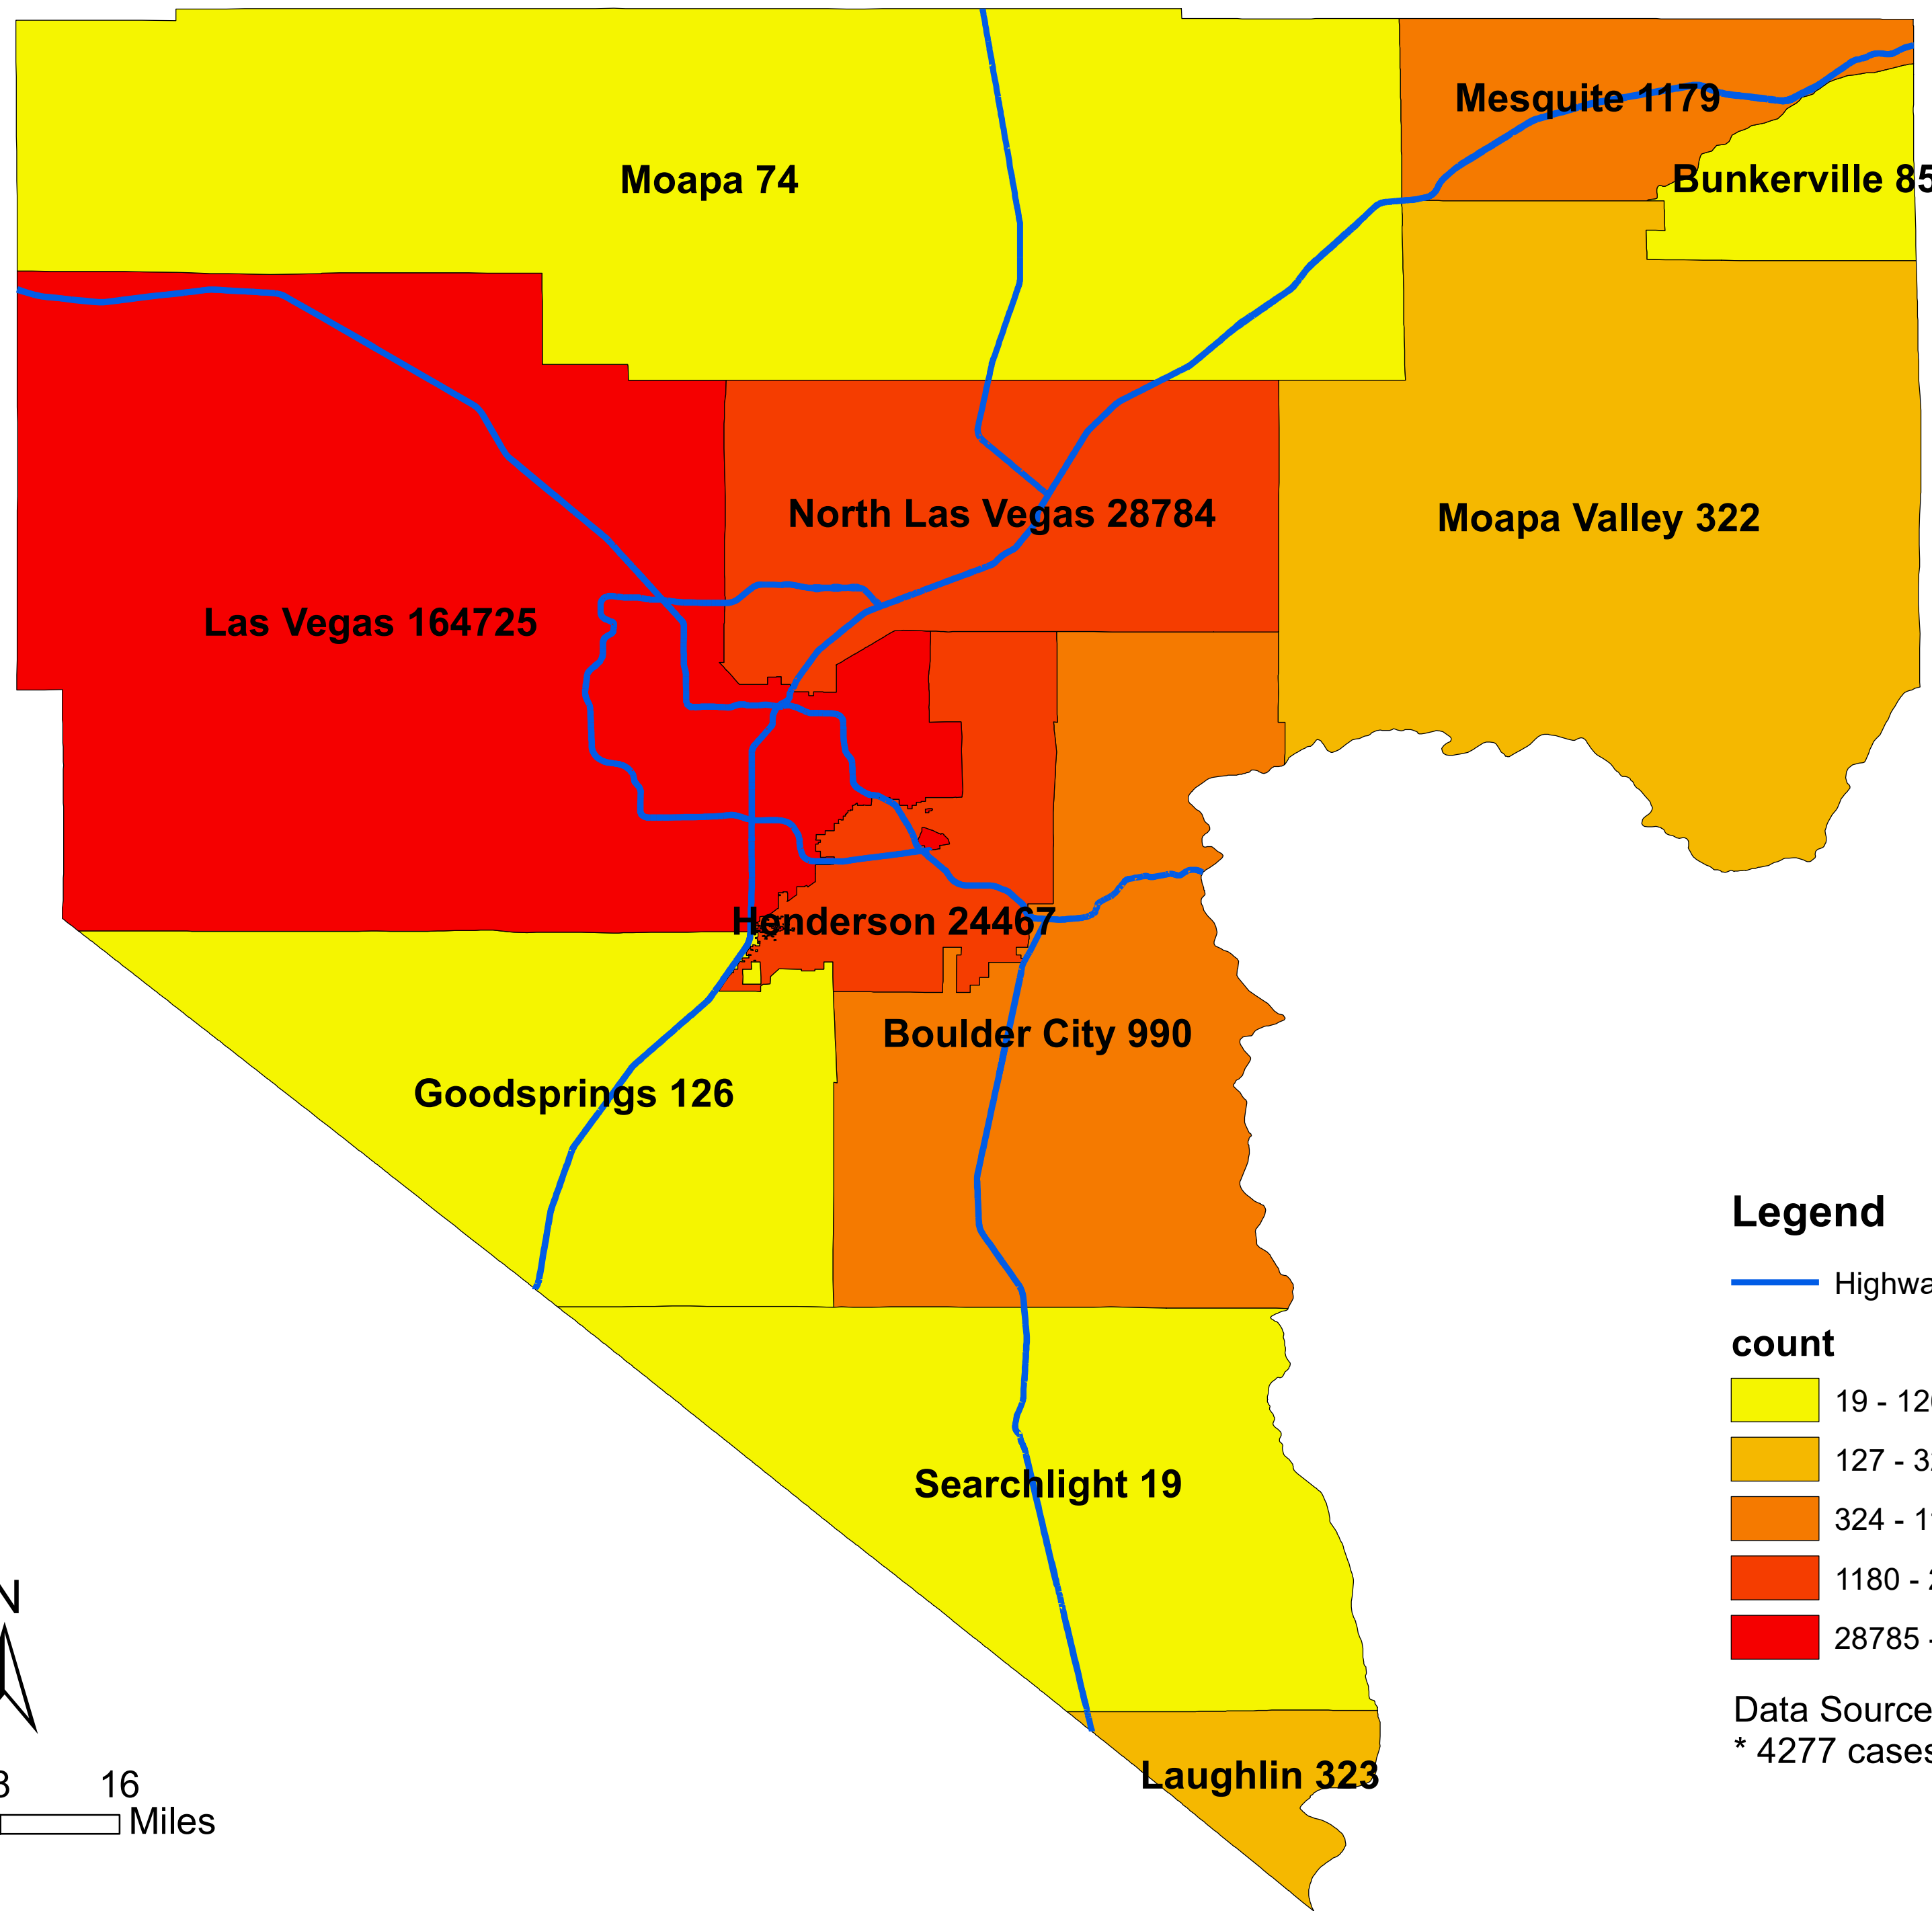

# Number of COVID-19 cases by city in Clark county (03.02.2021)

## Legend

— Highway

### count

Data Source: SNHD

\* 4277 cases without city information

0 4 8 16 Miles