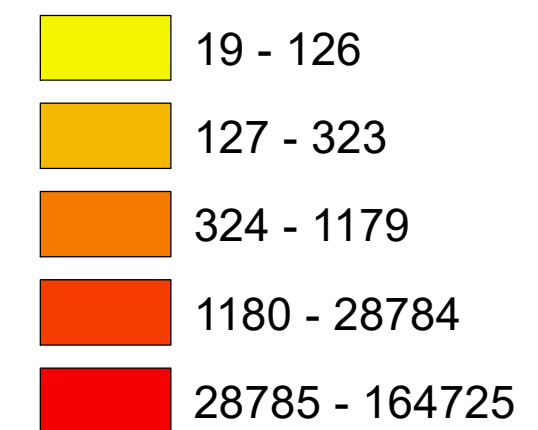

# Number of COVID-19 cases by city in Clark county (03.02.2021)

## Legend

— Highway

### count

Data Source: SNHD

\* 4277 cases without city information

0 4 8 16 Miles