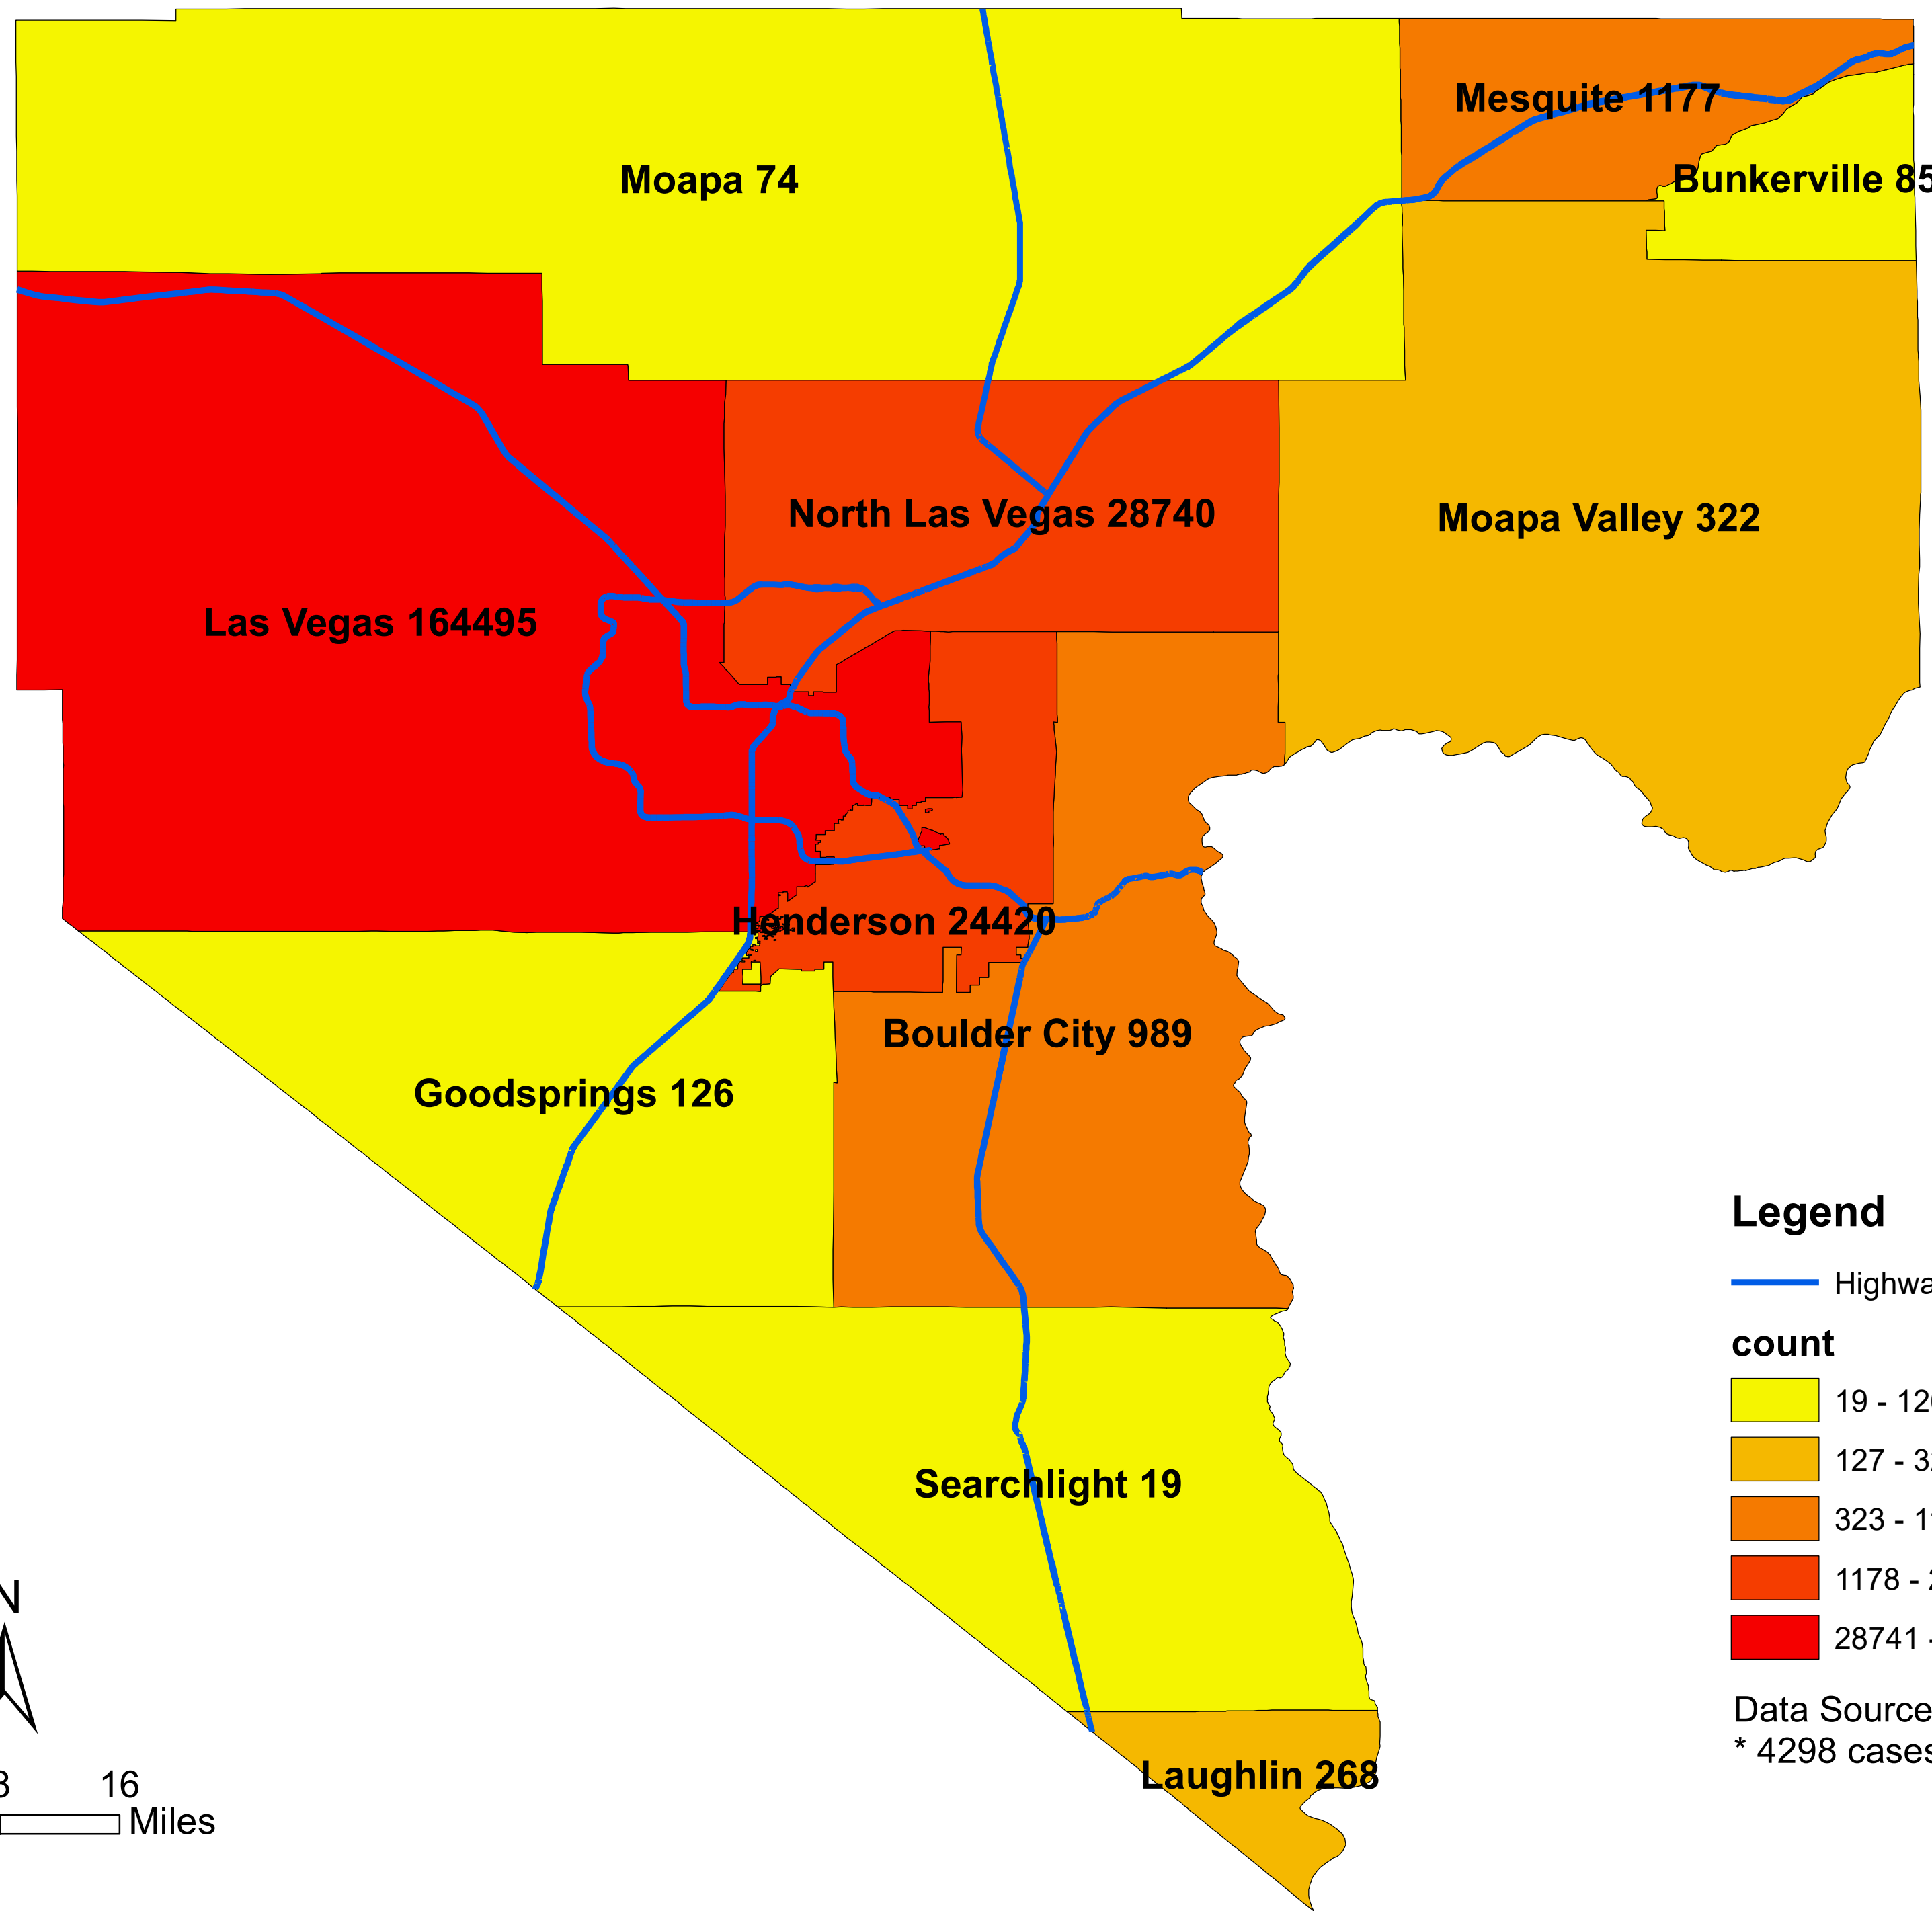

# Number of COVID-19 cases by city in Clark county (03.01.2021)

## Legend

— Highway

### count

Data Source: SNHD

\* 4298 cases without city information

0 4 8 16 Miles