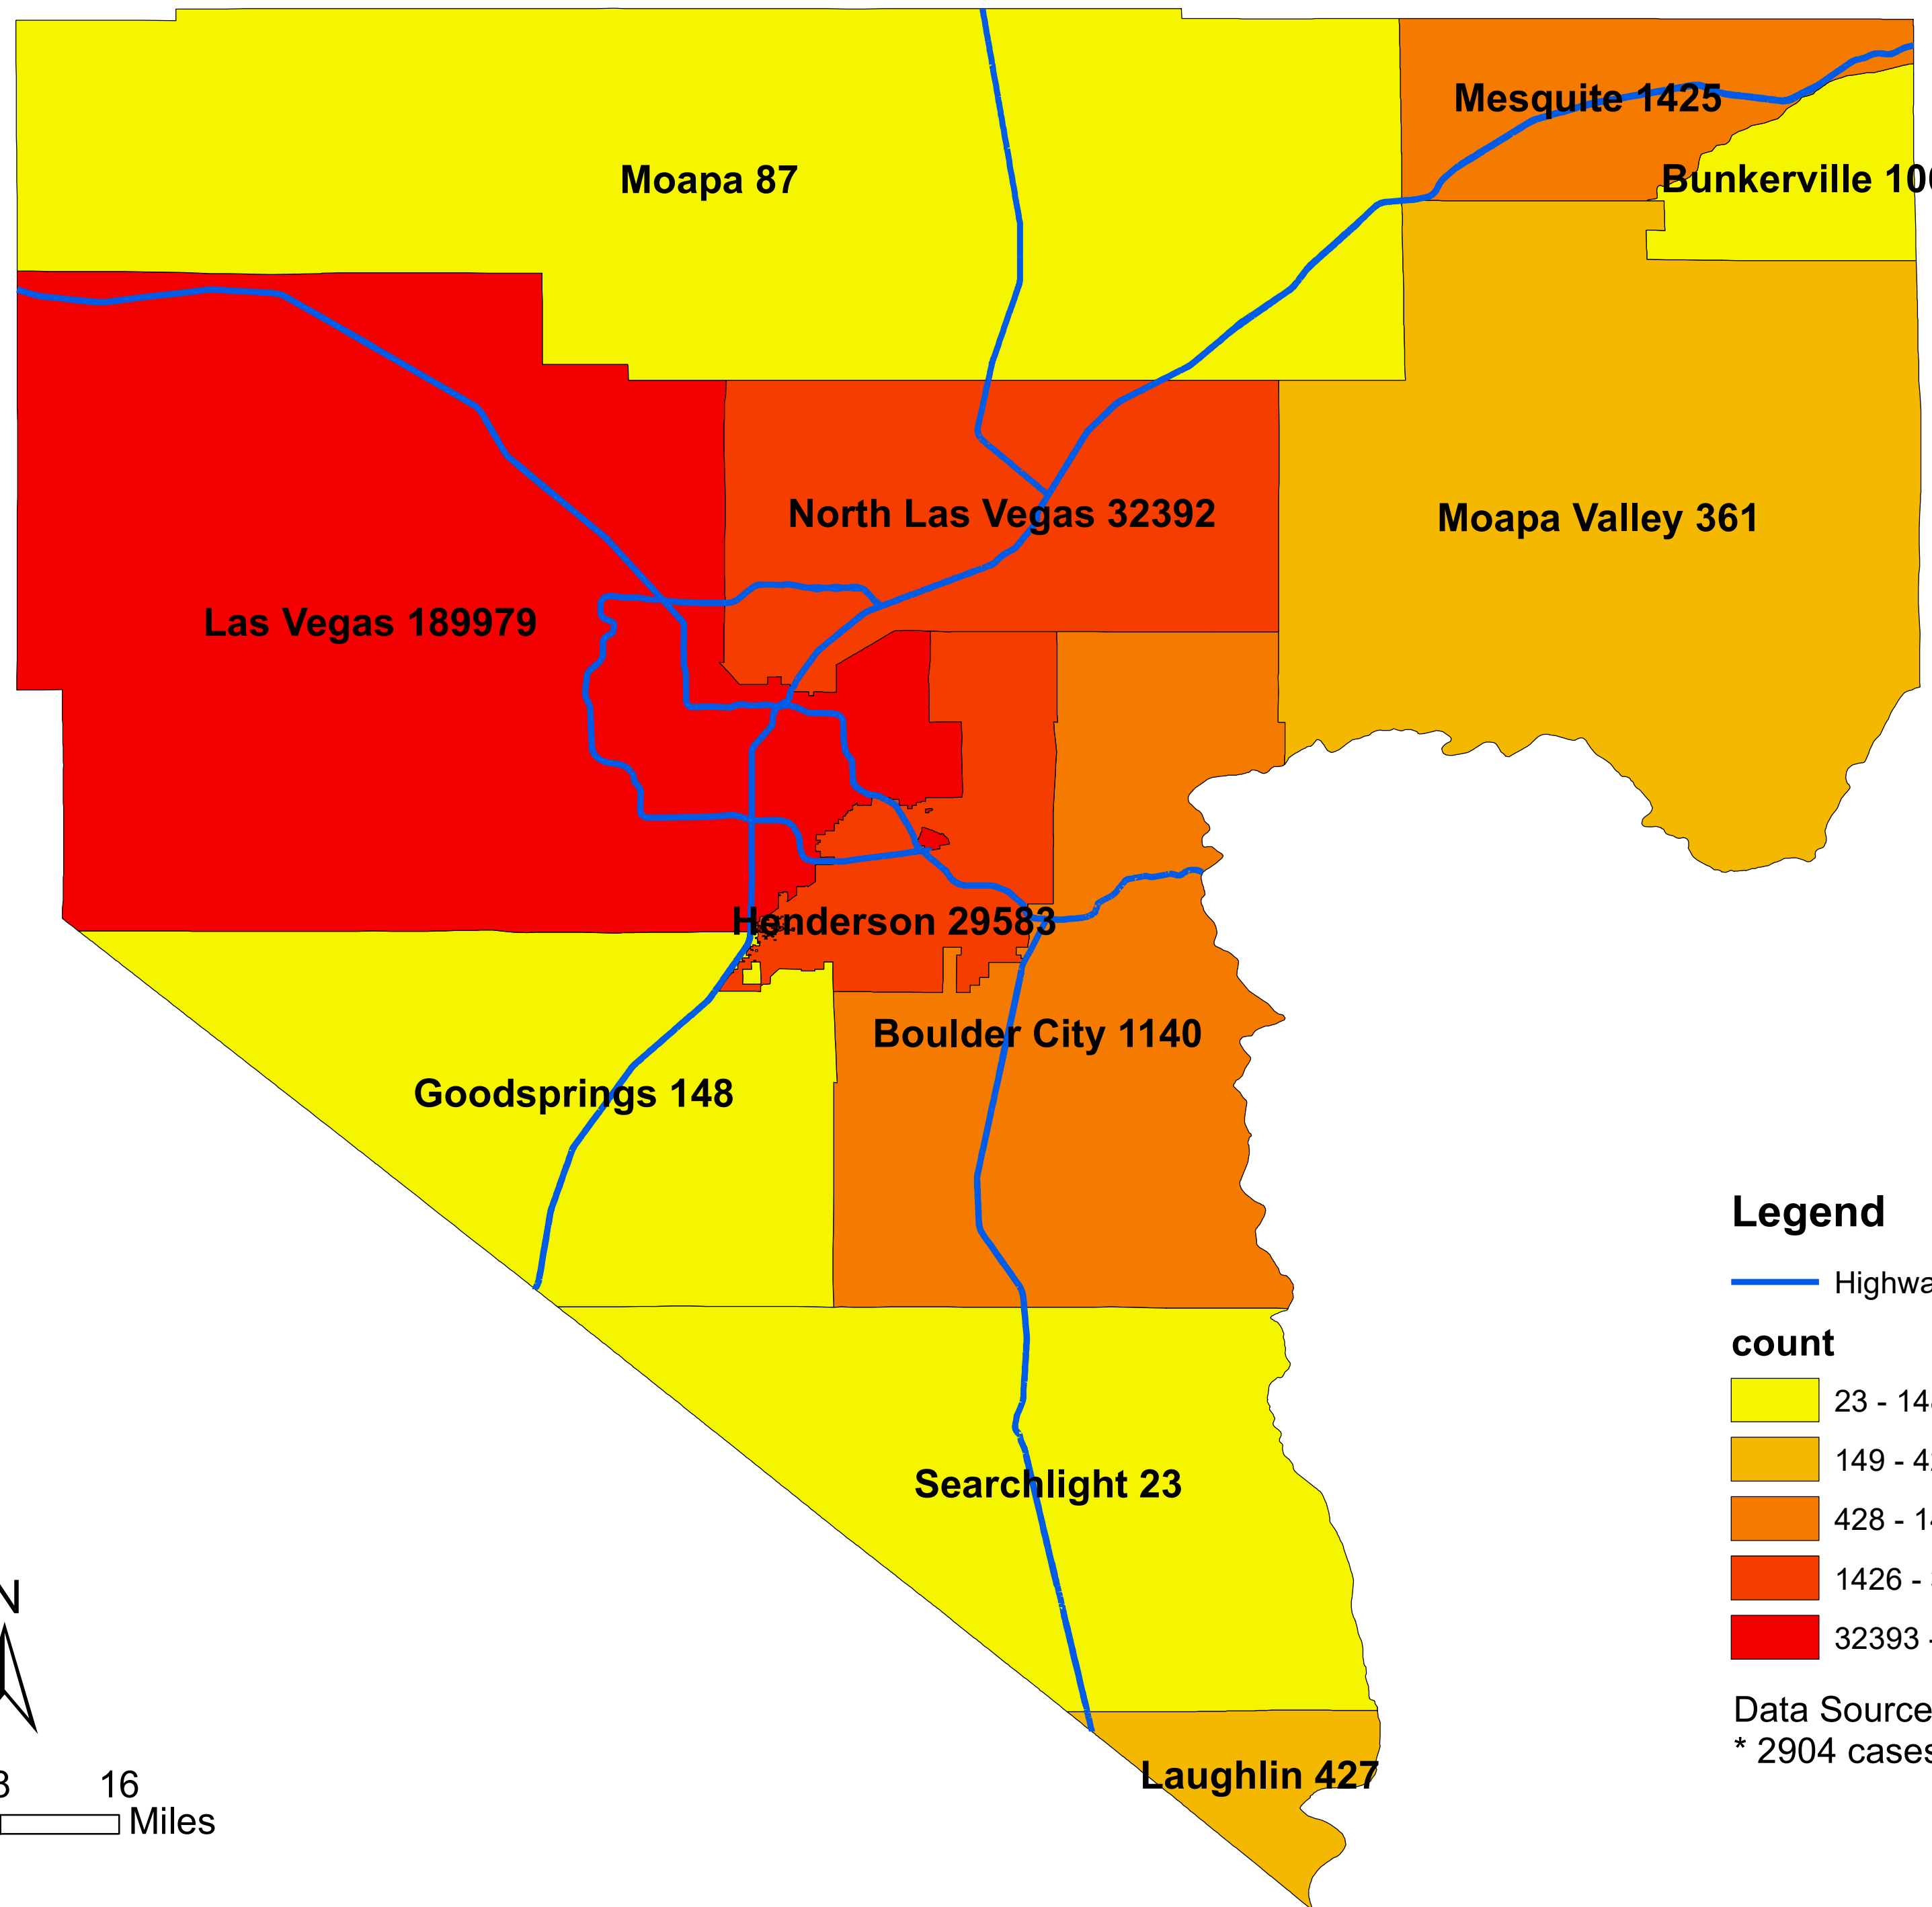

Number of COVID-19 cases by city in Clark county (06.30.2021)

Legend

— Highway

count

- 23 - 148
- 149 - 427
- 428 - 1425
- 1426 - 32392
- 32393 - 189979

Data Source: SNHD

* 2904 cases without city information

0 4 8 16 Miles